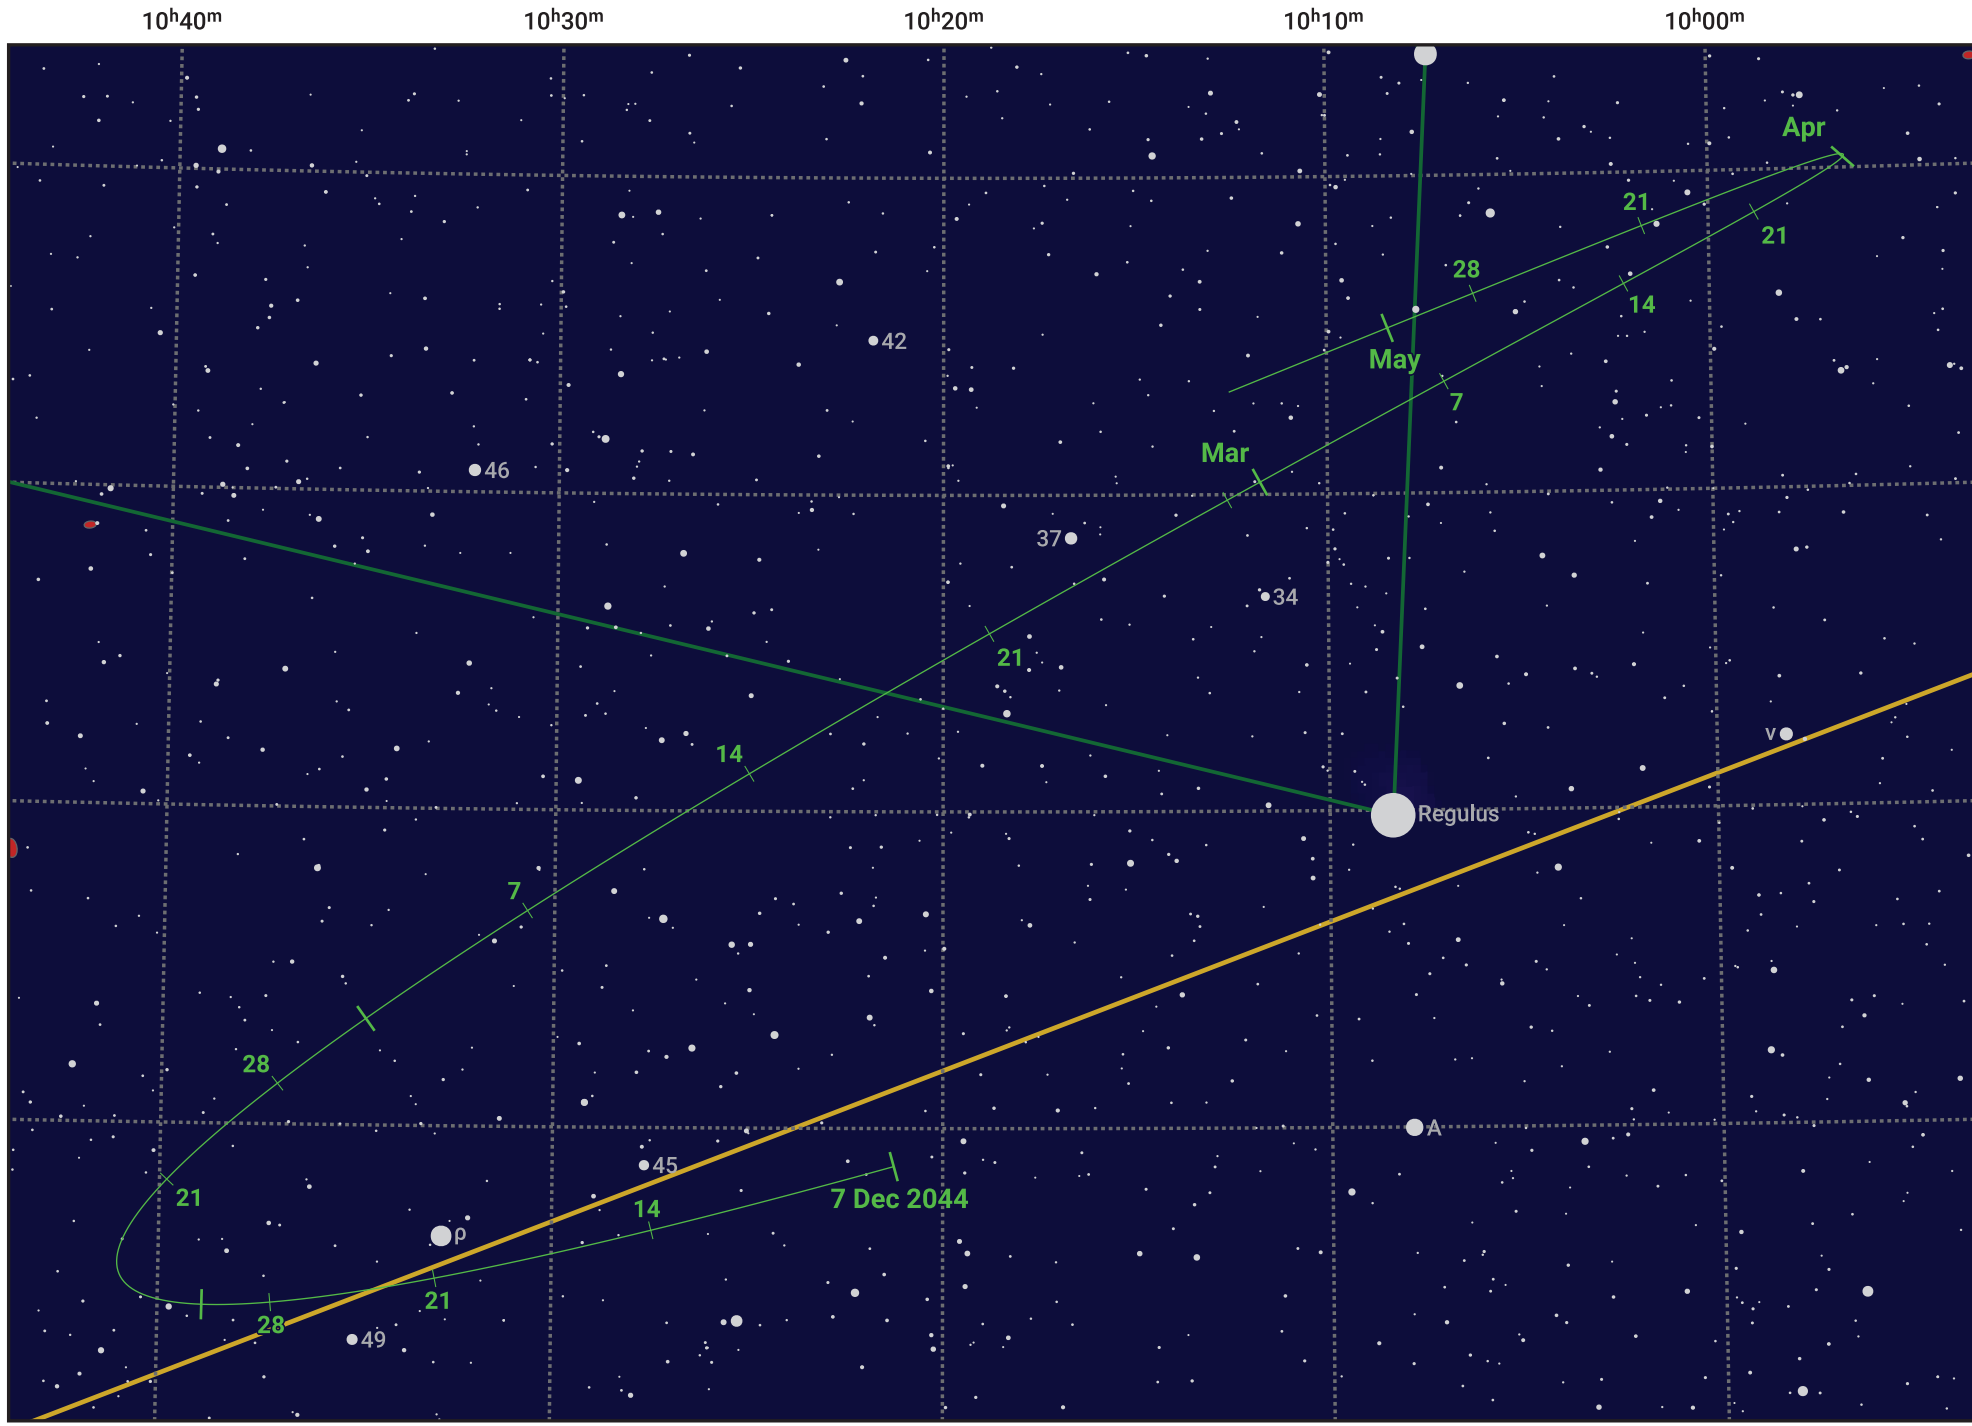

The path of Asteroid 44 Nysa around opposition on 20 Feb 2045

© Dominic Ford 2011–2024. Date markers placed at midnight UTC. Downloaded from <https://in-the-sky.org>

— Ecliptic Plane

- Galaxy
- Bright nebula
- Open cluster
- Globular cluster

Date	Mag	Phase
2045 Jan 1	10.1	96%
2045 Jan 23	9.6	98%
2045 Feb 1	9.4	99%
2045 Mar 1	9.1	100%
2045 Apr 1	10.0	97%
2045 Apr 25	10.6	95%
2045 May 1	10.7	95%