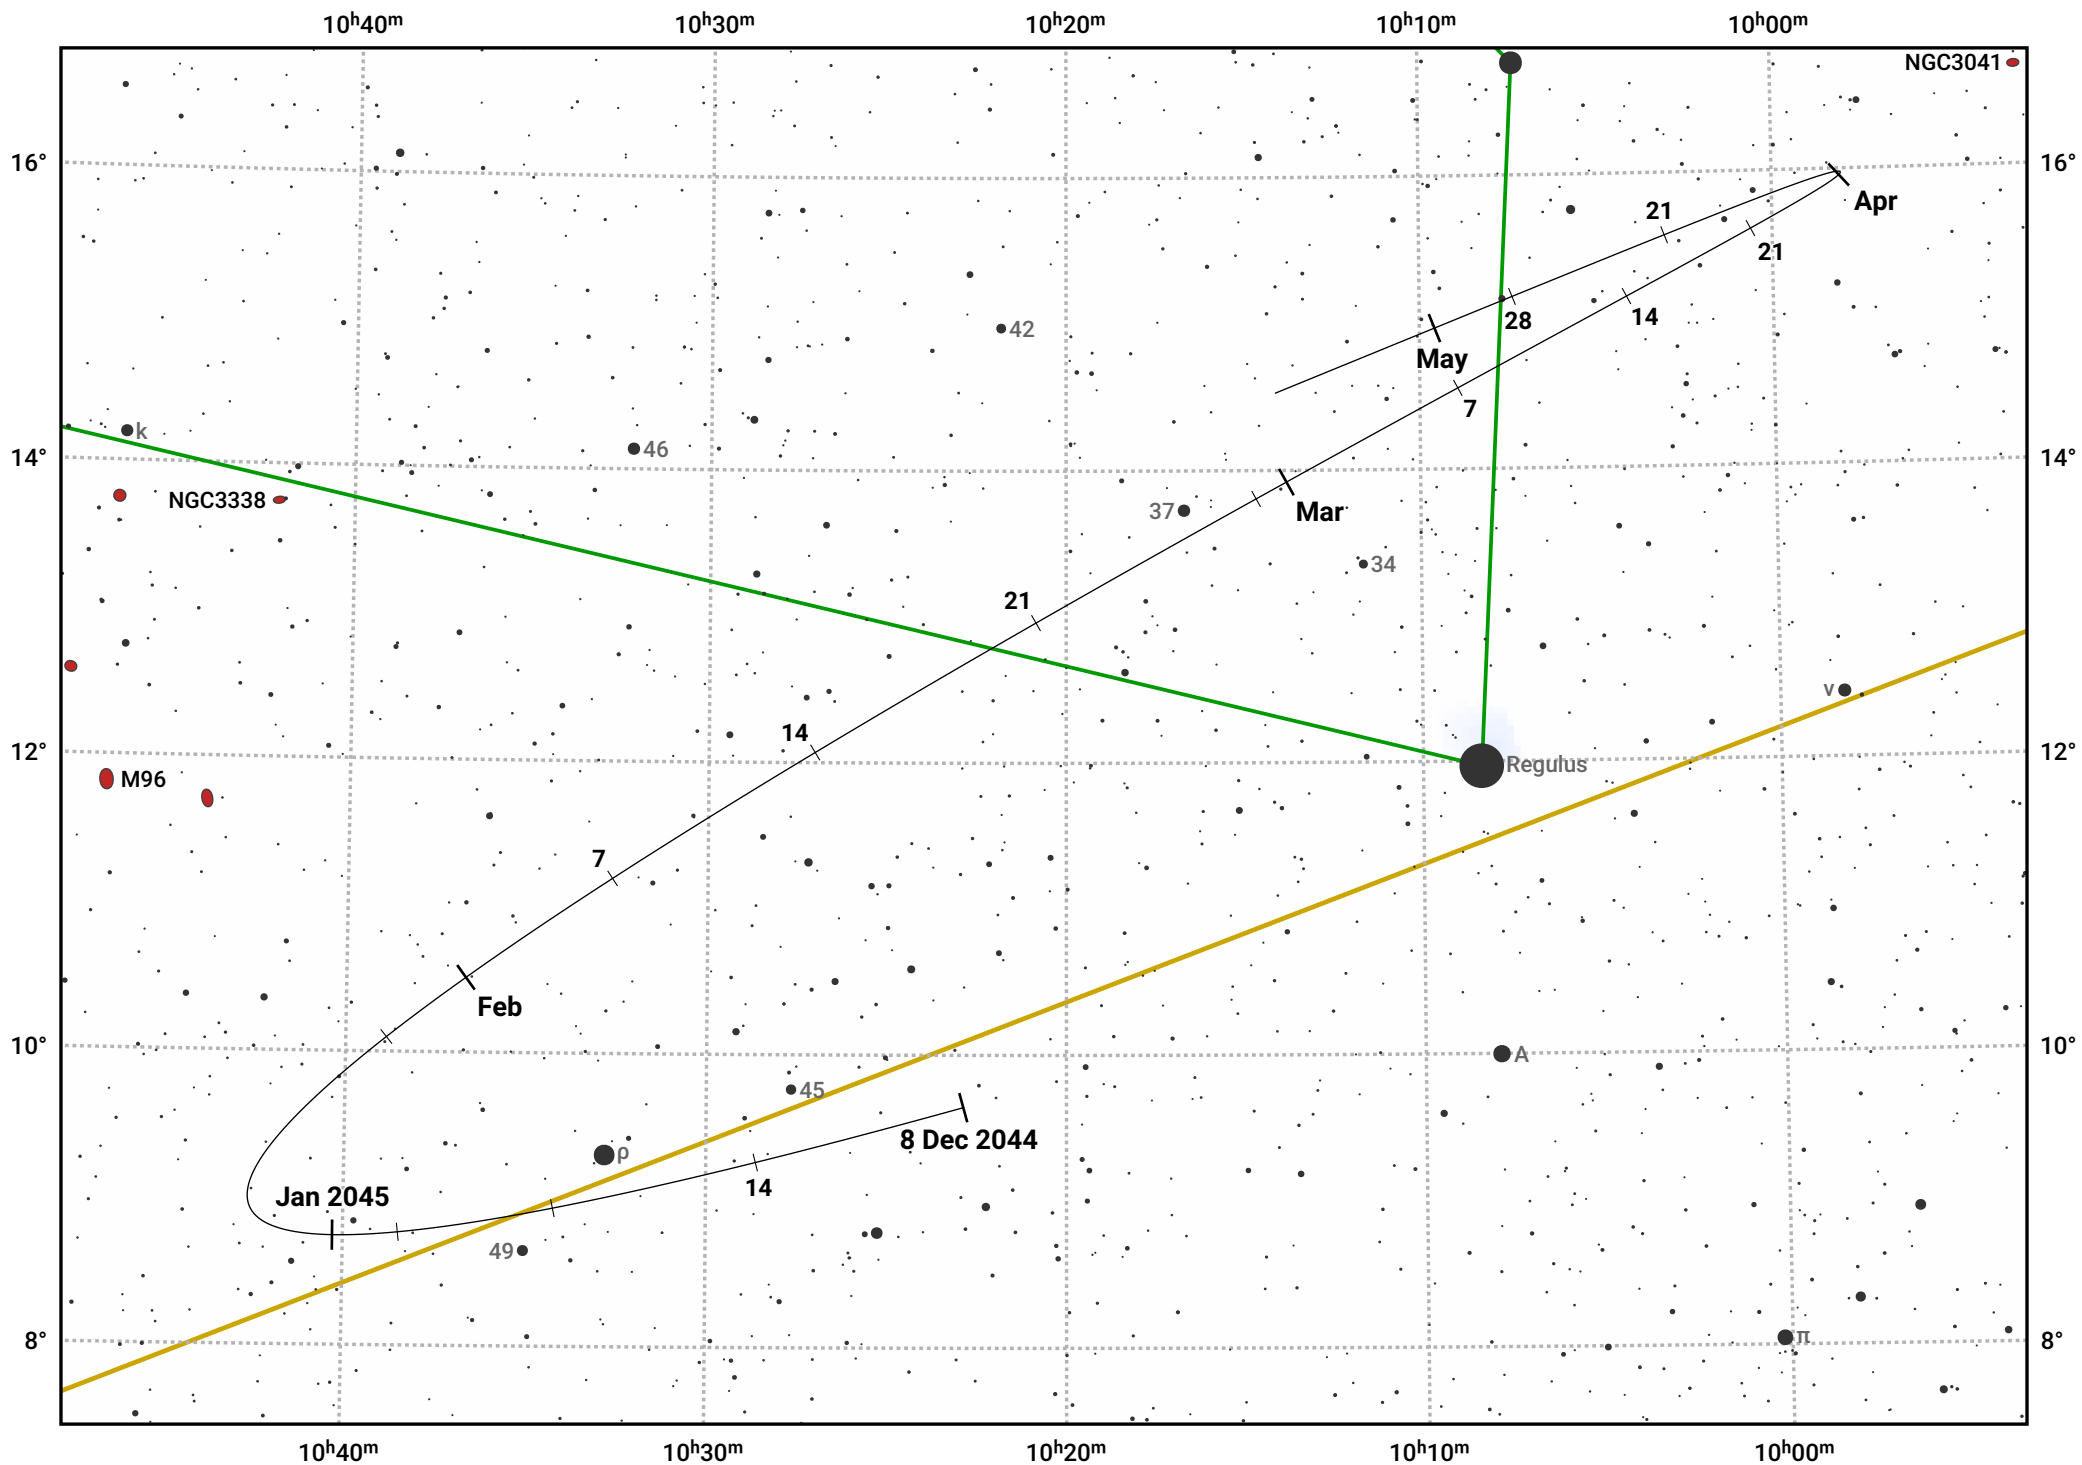

The path of Asteroid 44 Nysa around opposition on 21 Feb 2045

© Dominic Ford 2011–2024. Date markers placed at midnight UTC. Downloaded from <https://in-the-sky.org>

— Ecliptic Plane

- Galaxy
- Bright nebula
- Open cluster
- Globular cluster

Date	Mag	Phase
2045 Jan 1	10.1	96%
2045 Jan 24	9.6	98%
2045 Feb 1	9.4	99%
2045 Mar 1	9.1	100%
2045 Apr 1	10.0	97%
2045 Apr 25	10.6	95%
2045 May 1	10.7	95%