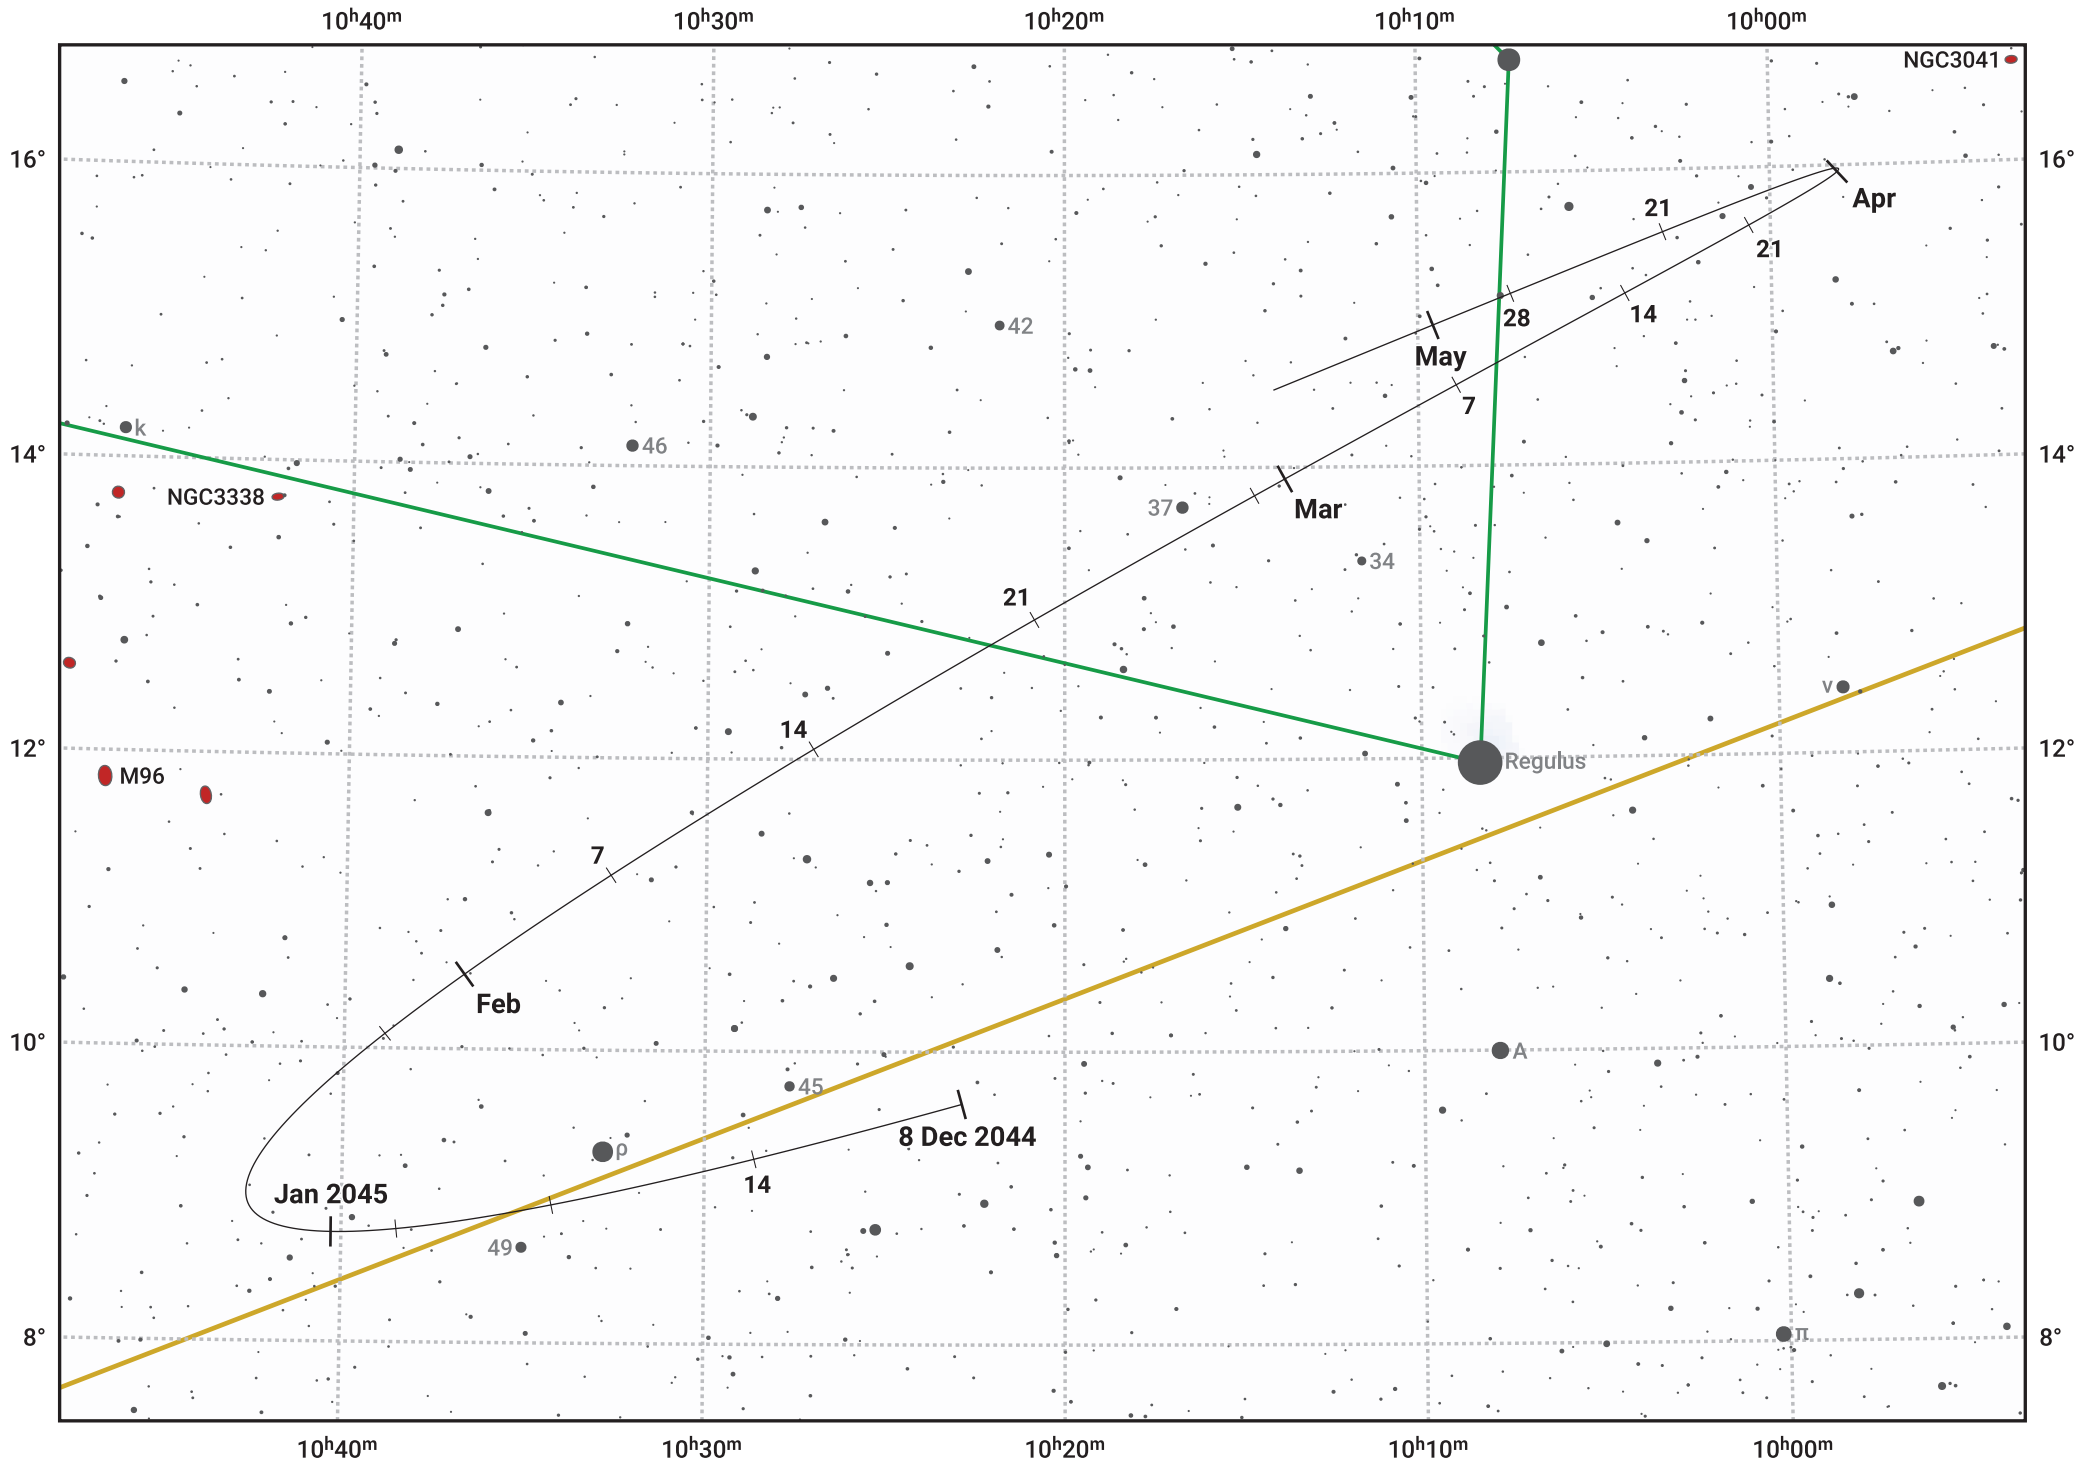

# The path of Asteroid 44 Nysa around opposition on 21 Feb 2045

© Dominic Ford 2011–2024. Date markers placed at midnight UTC. Downloaded from <https://in-the-sky.org>

— Ecliptic Plane

- Galaxy
- Bright nebula
- Open cluster
- Globular cluster

Date	Mag	Phase
2045 Jan 1	10.1	96%
2045 Jan 24	9.6	98%
2045 Feb 1	9.4	99%
2045 Mar 1	9.1	100%
2045 Apr 1	10.0	97%
2045 Apr 25	10.6	95%
2045 May 1	10.7	95%