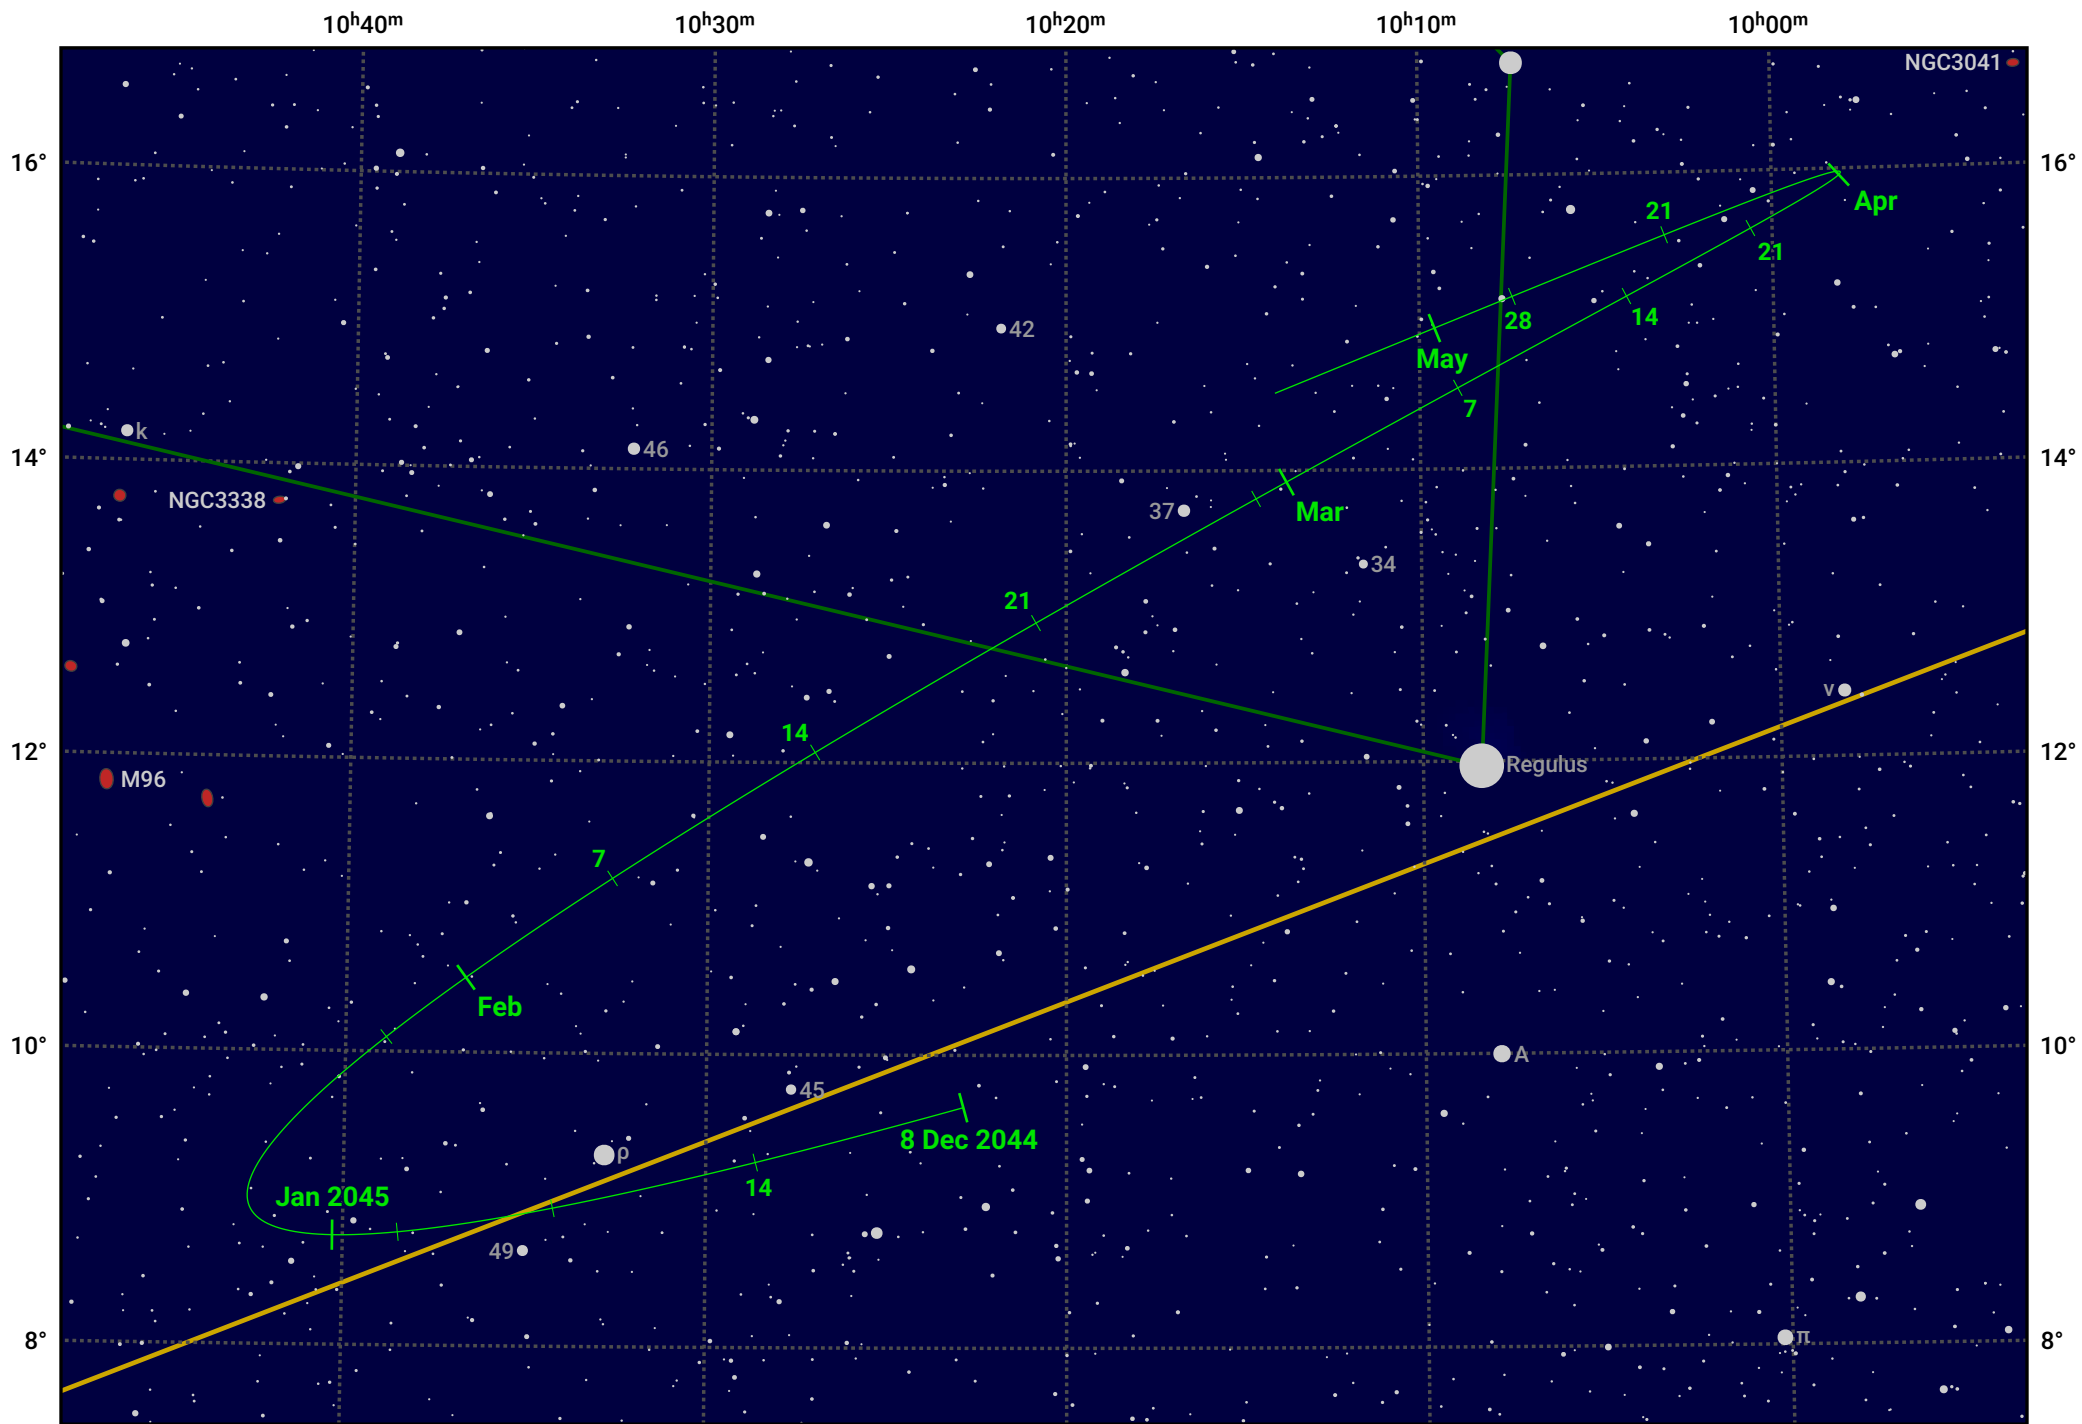

The path of Asteroid 44 Nysa around opposition on 21 Feb 2045

© Dominic Ford 2011–2024. Date markers placed at midnight UTC. Downloaded from <https://in-the-sky.org>

Magnitude scale: 11.0 10.0 9.0 8.0 7.0 6.0 5.0 4.0 3.0 2.0

1.0

Ecliptic Plane

Galaxy Bright nebula Open cluster Globular cluster

Date	Mag	Phase
2045 Jan 1	10.1	96%
2045 Jan 24	9.6	98%
2045 Feb 1	9.4	99%
2045 Mar 1	9.1	100%
2045 Apr 1	10.0	97%
2045 Apr 25	10.6	95%
2045 May 1	10.7	95%