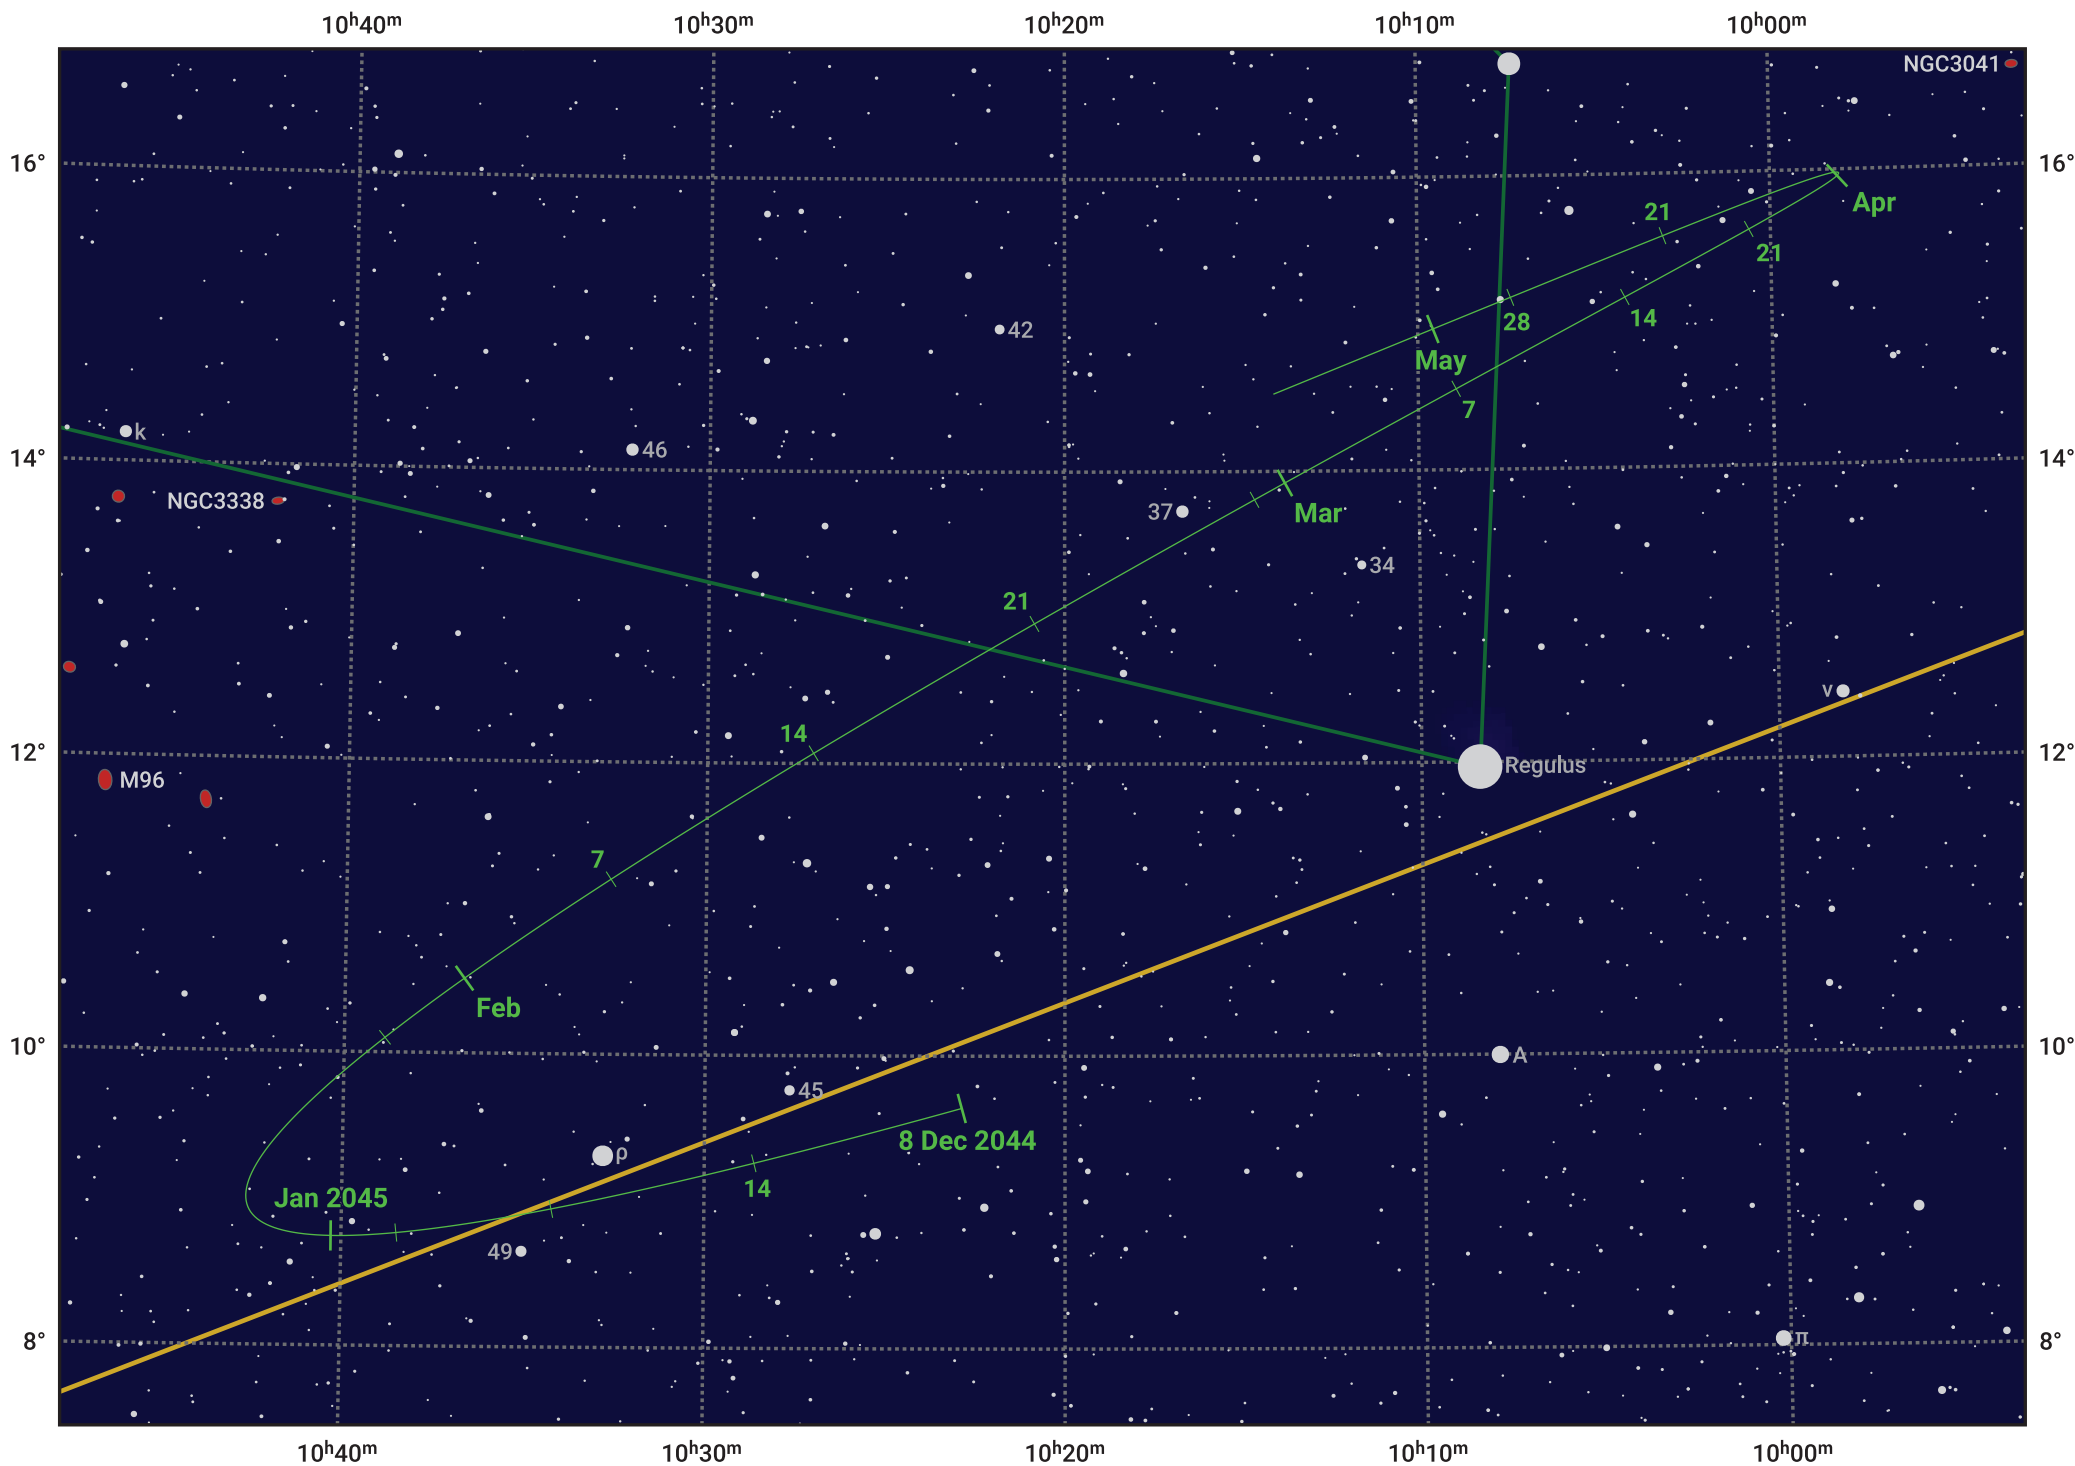

# The path of Asteroid 44 Nysa around opposition on 21 Feb 2045

© Dominic Ford 2011–2024. Date markers placed at midnight UTC. Downloaded from <https://in-the-sky.org>

— Ecliptic Plane

- Galaxy
- Bright nebula
- Open cluster
- Globular cluster

Date	Mag	Phase
2045 Jan 1	10.1	96%
2045 Jan 24	9.6	98%
2045 Feb 1	9.4	99%
2045 Mar 1	9.1	100%
2045 Apr 1	10.0	97%
2045 Apr 25	10.6	95%
2045 May 1	10.7	95%