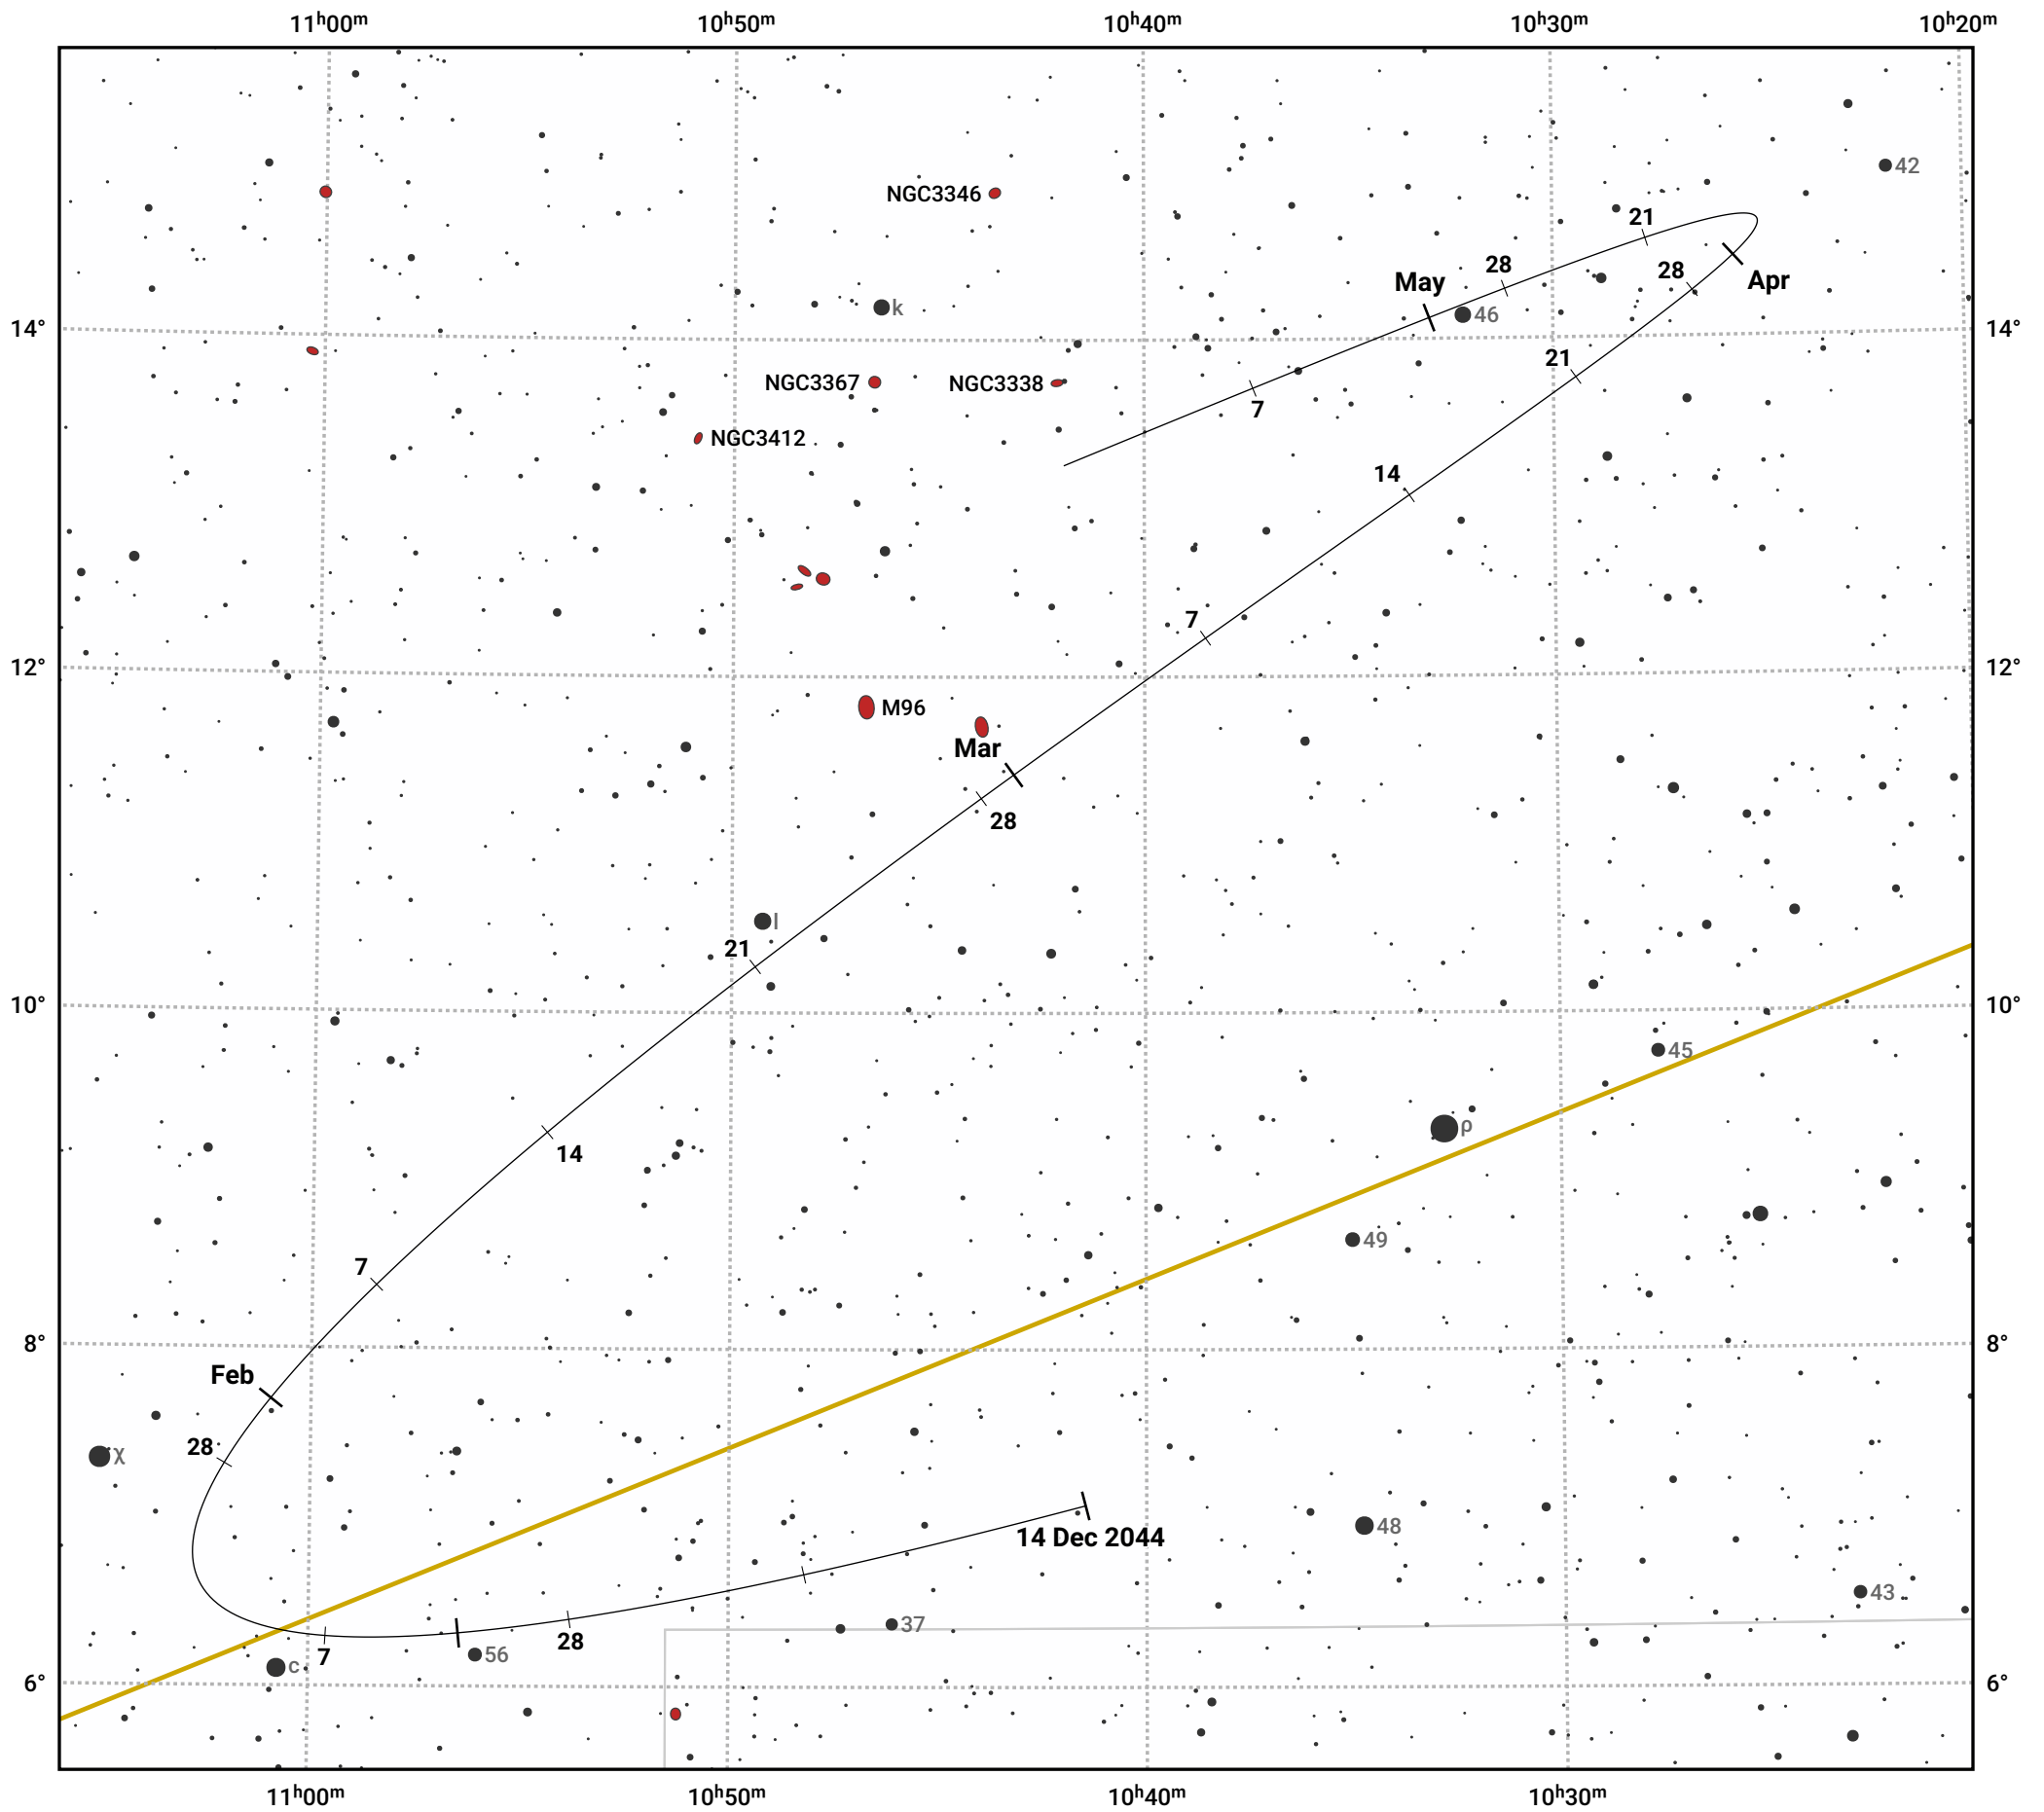

The path of Asteroid 5 Astraea around opposition on 27 Feb 2045

© Dominic Ford 2011–2024. Date markers placed at midnight UTC. Downloaded from <https://in-the-sky.org>

Magnitude scale: 11.0 10.0 9.0 8.0 7.0 6.0 5.0 4.0 3.0

— Ecliptic Plane

Galaxy Bright nebula Open cluster Globular cluster

Date	Mag	Phase
2045 Jan 1	10.6	95%
2045 Jan 28	9.9	98%
2045 Feb 1	9.8	98%
2045 Mar 1	9.1	100%
2045 Apr 1	10.1	98%
2045 May 1	10.8	95%
2045 May 6	10.9	95%