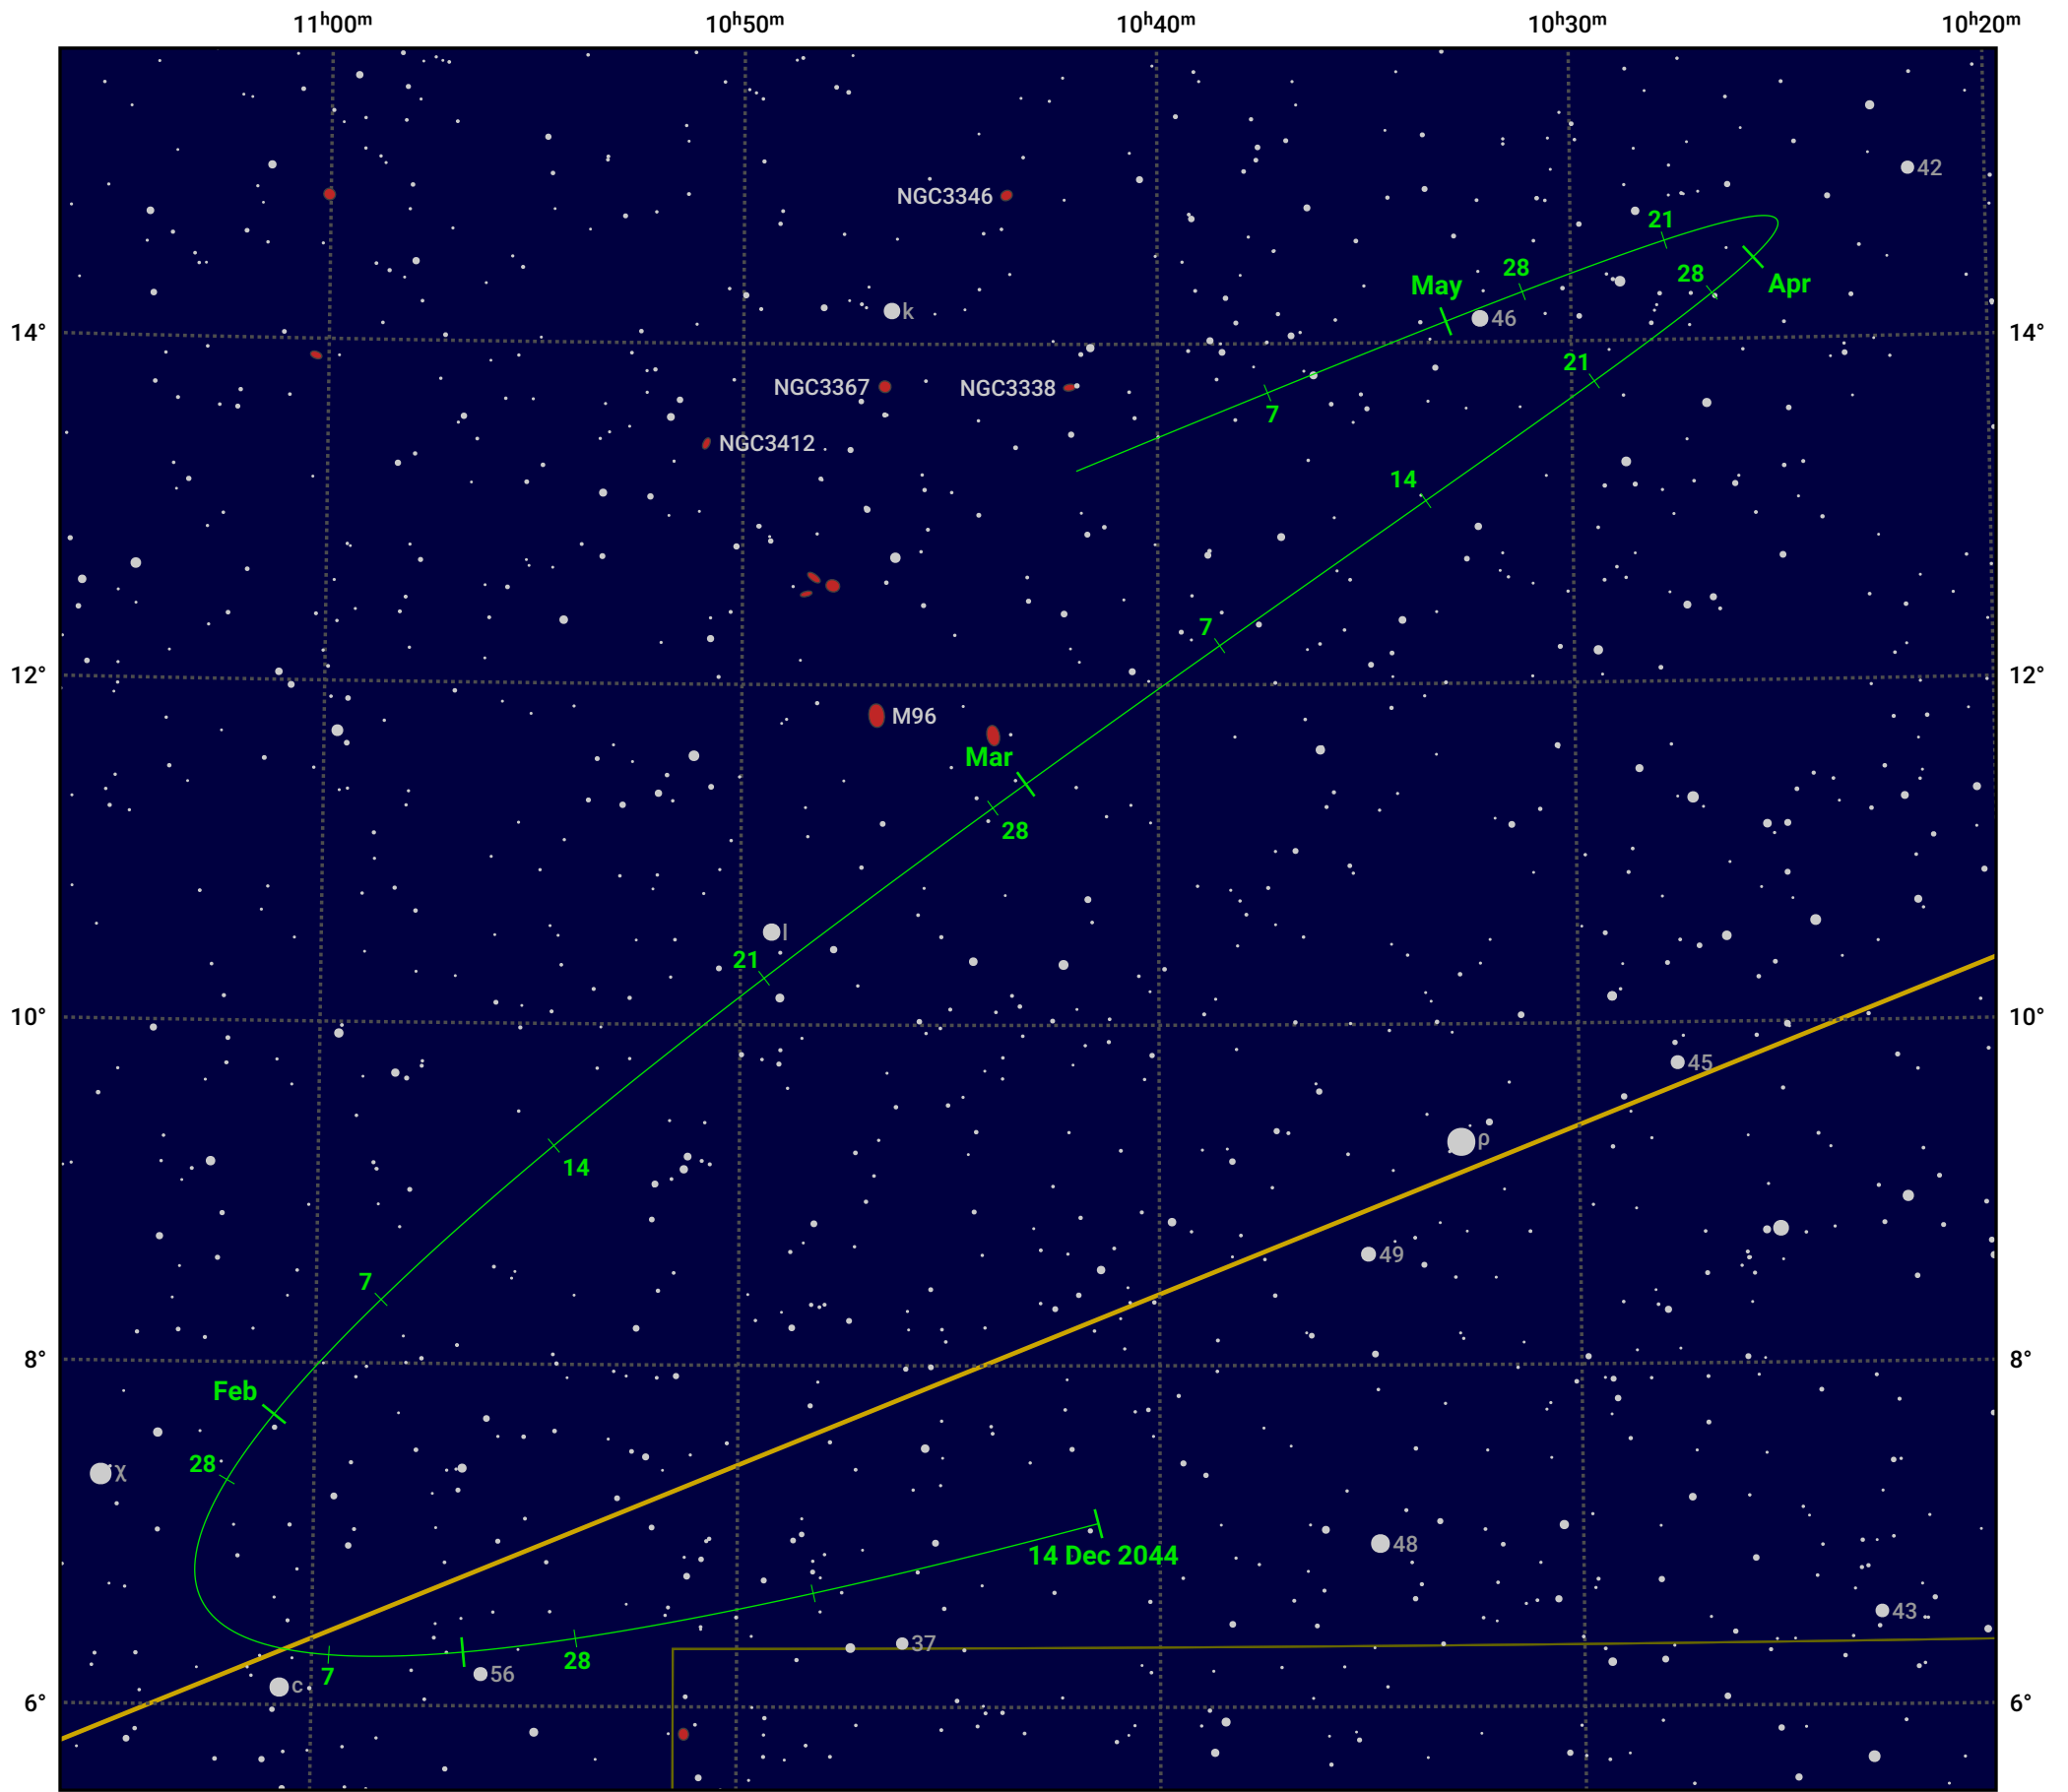

# The path of Asteroid 5 Astraea around opposition on 27 Feb 2045

© Dominic Ford 2011–2024. Date markers placed at midnight UTC. Downloaded from <https://in-the-sky.org>

Magnitude scale: 11.0 10.0 9.0 8.0 7.0 6.0 5.0 4.0 3.0

— Ecliptic Plane

Galaxy    Bright nebula    Open cluster    Globular cluster

Date	Mag	Phase
2045 Jan 1	10.6	95%
2045 Jan 28	9.9	98%
2045 Feb 1	9.8	98%
2045 Mar 1	9.1	100%
2045 Apr 1	10.1	98%
2045 May 1	10.8	95%
2045 May 6	10.9	95%