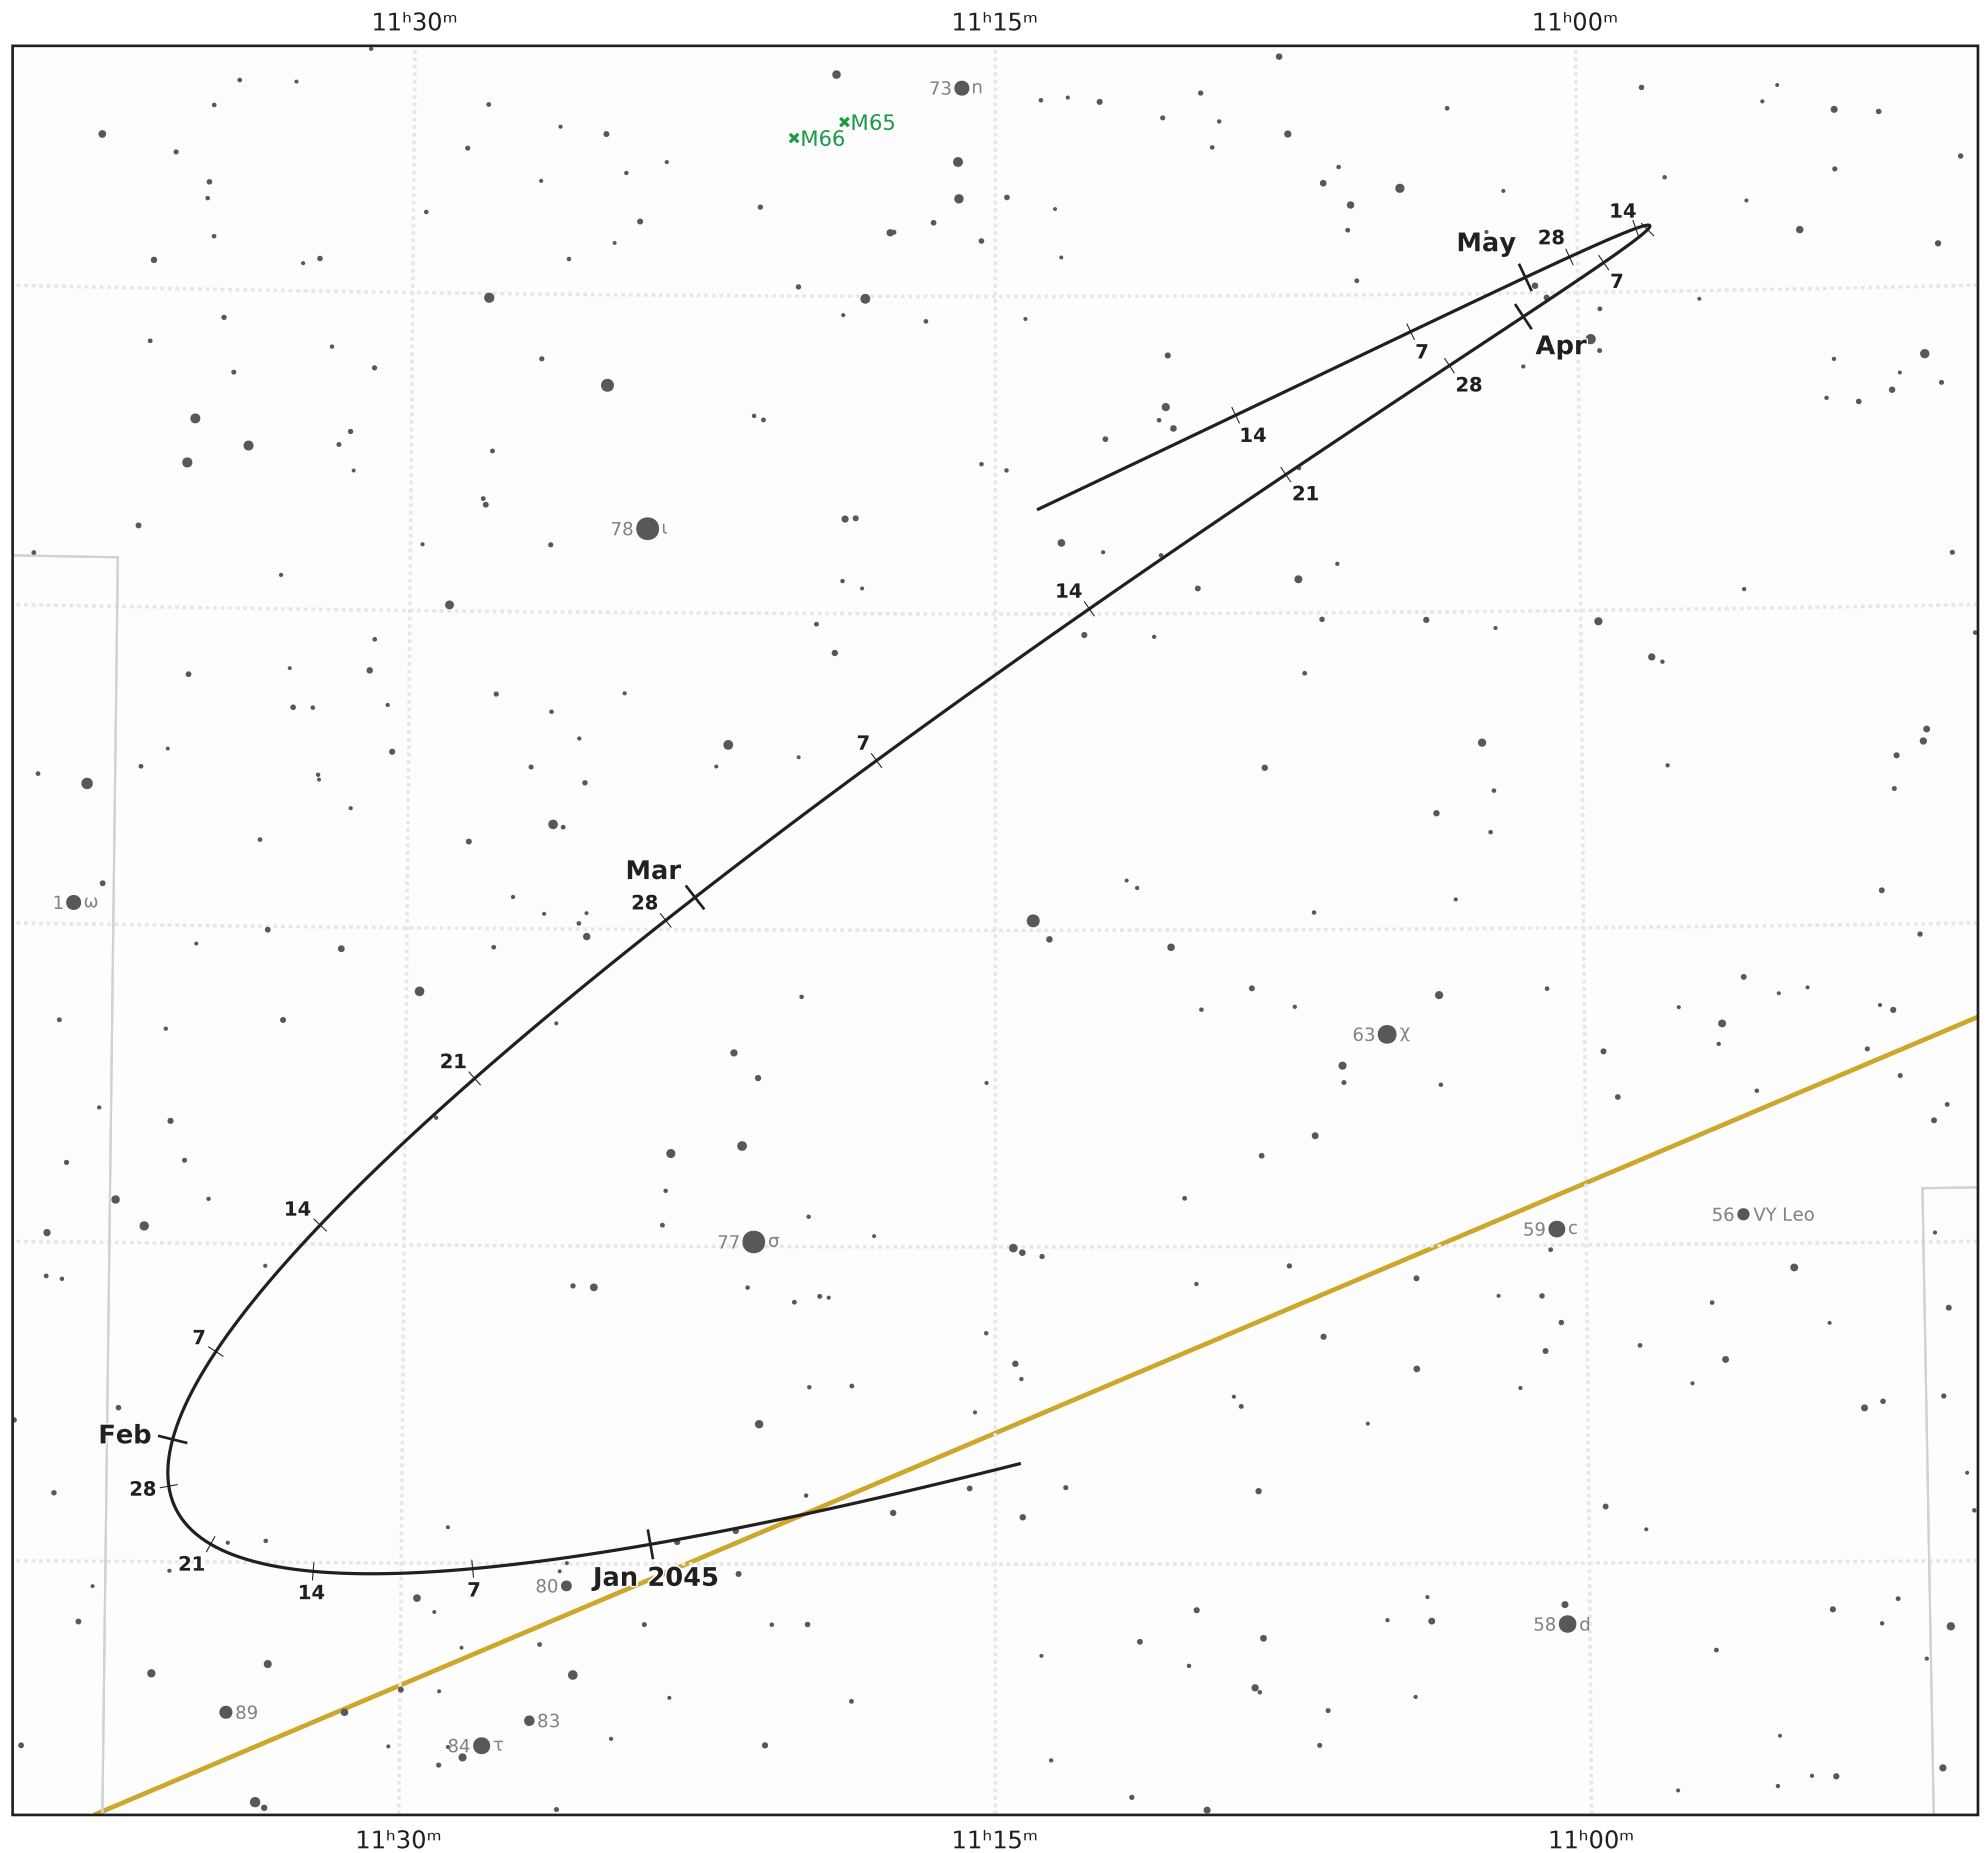

The path of Asteroid 5 Astraea around opposition on 7 Mar 2045

Magnitude scale: • -9.5 • -9.0 • -8.5 • -8.0 • -7.5 • -7.0 • -6.5 • -6.0 • -5.5 • -5.0 • -4.5 • -4.0

— Ecliptic Plane