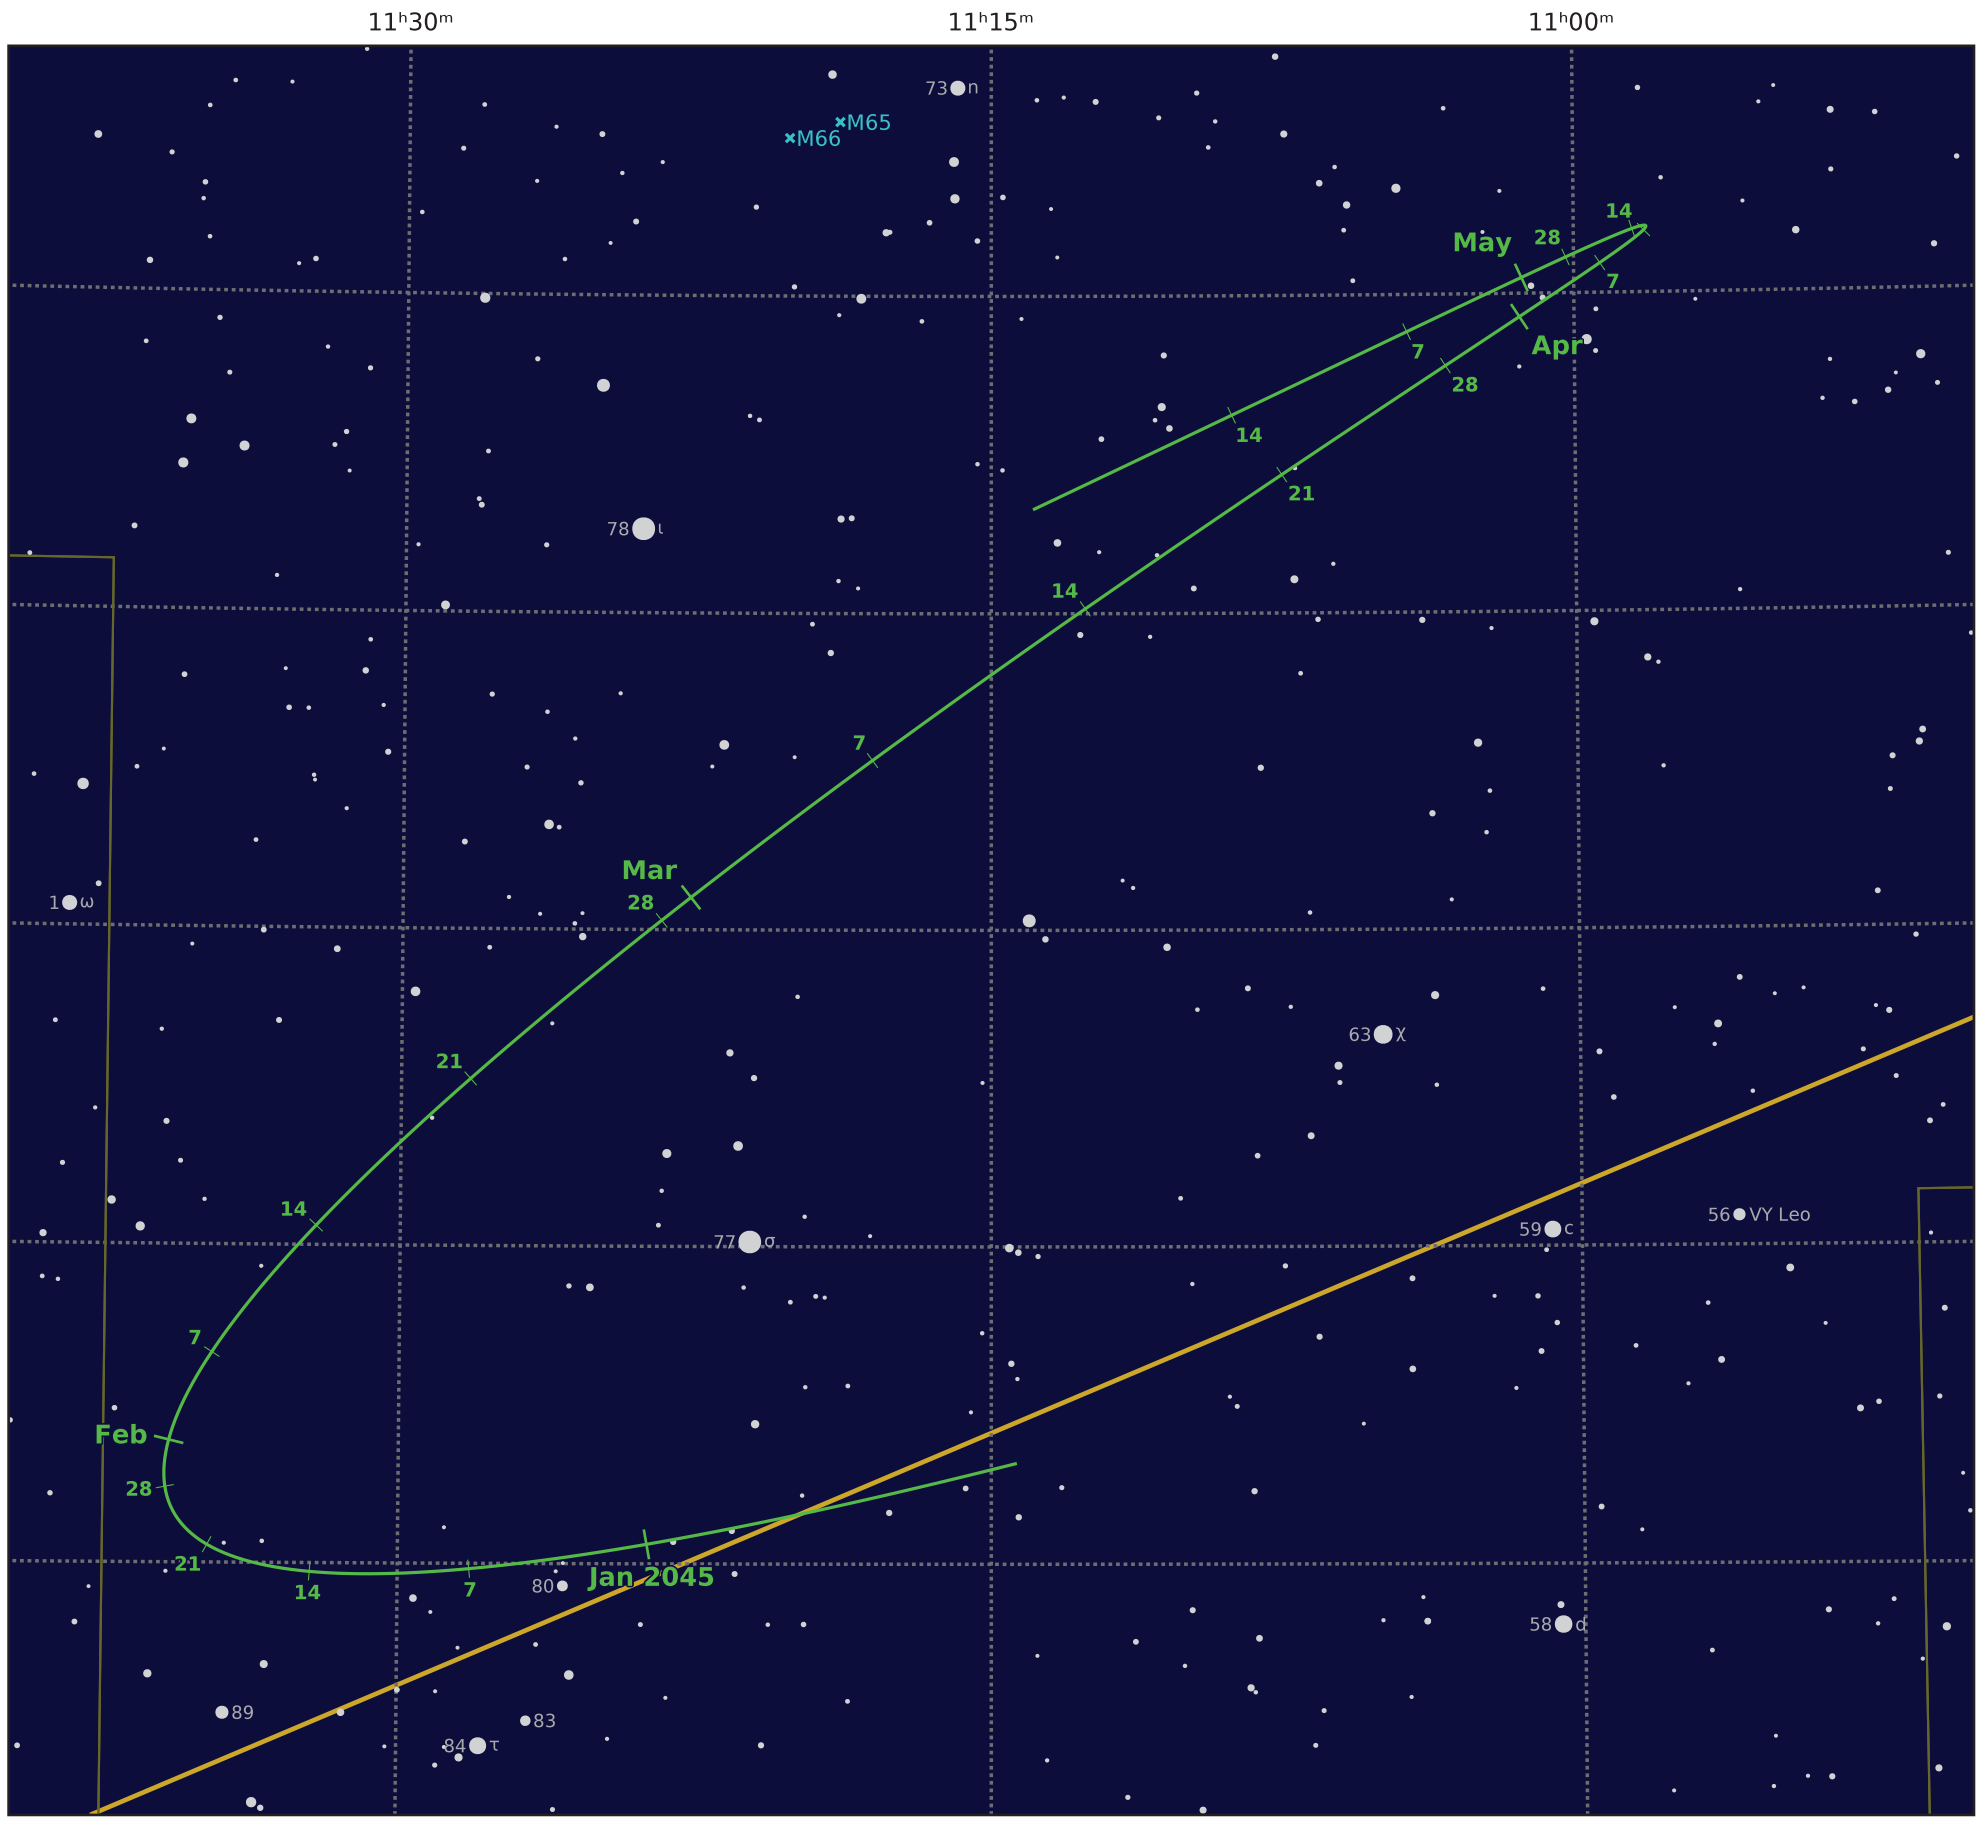

# The path of Asteroid 5 Astraea around opposition on 7 Mar 2045

Magnitude scale: •9.5 •9.0 •8.5 •8.0 •7.5 •7.0 •6.5 •6.0 •5.5 •5.0 •4.5 ●4.0

— Ecliptic Plane