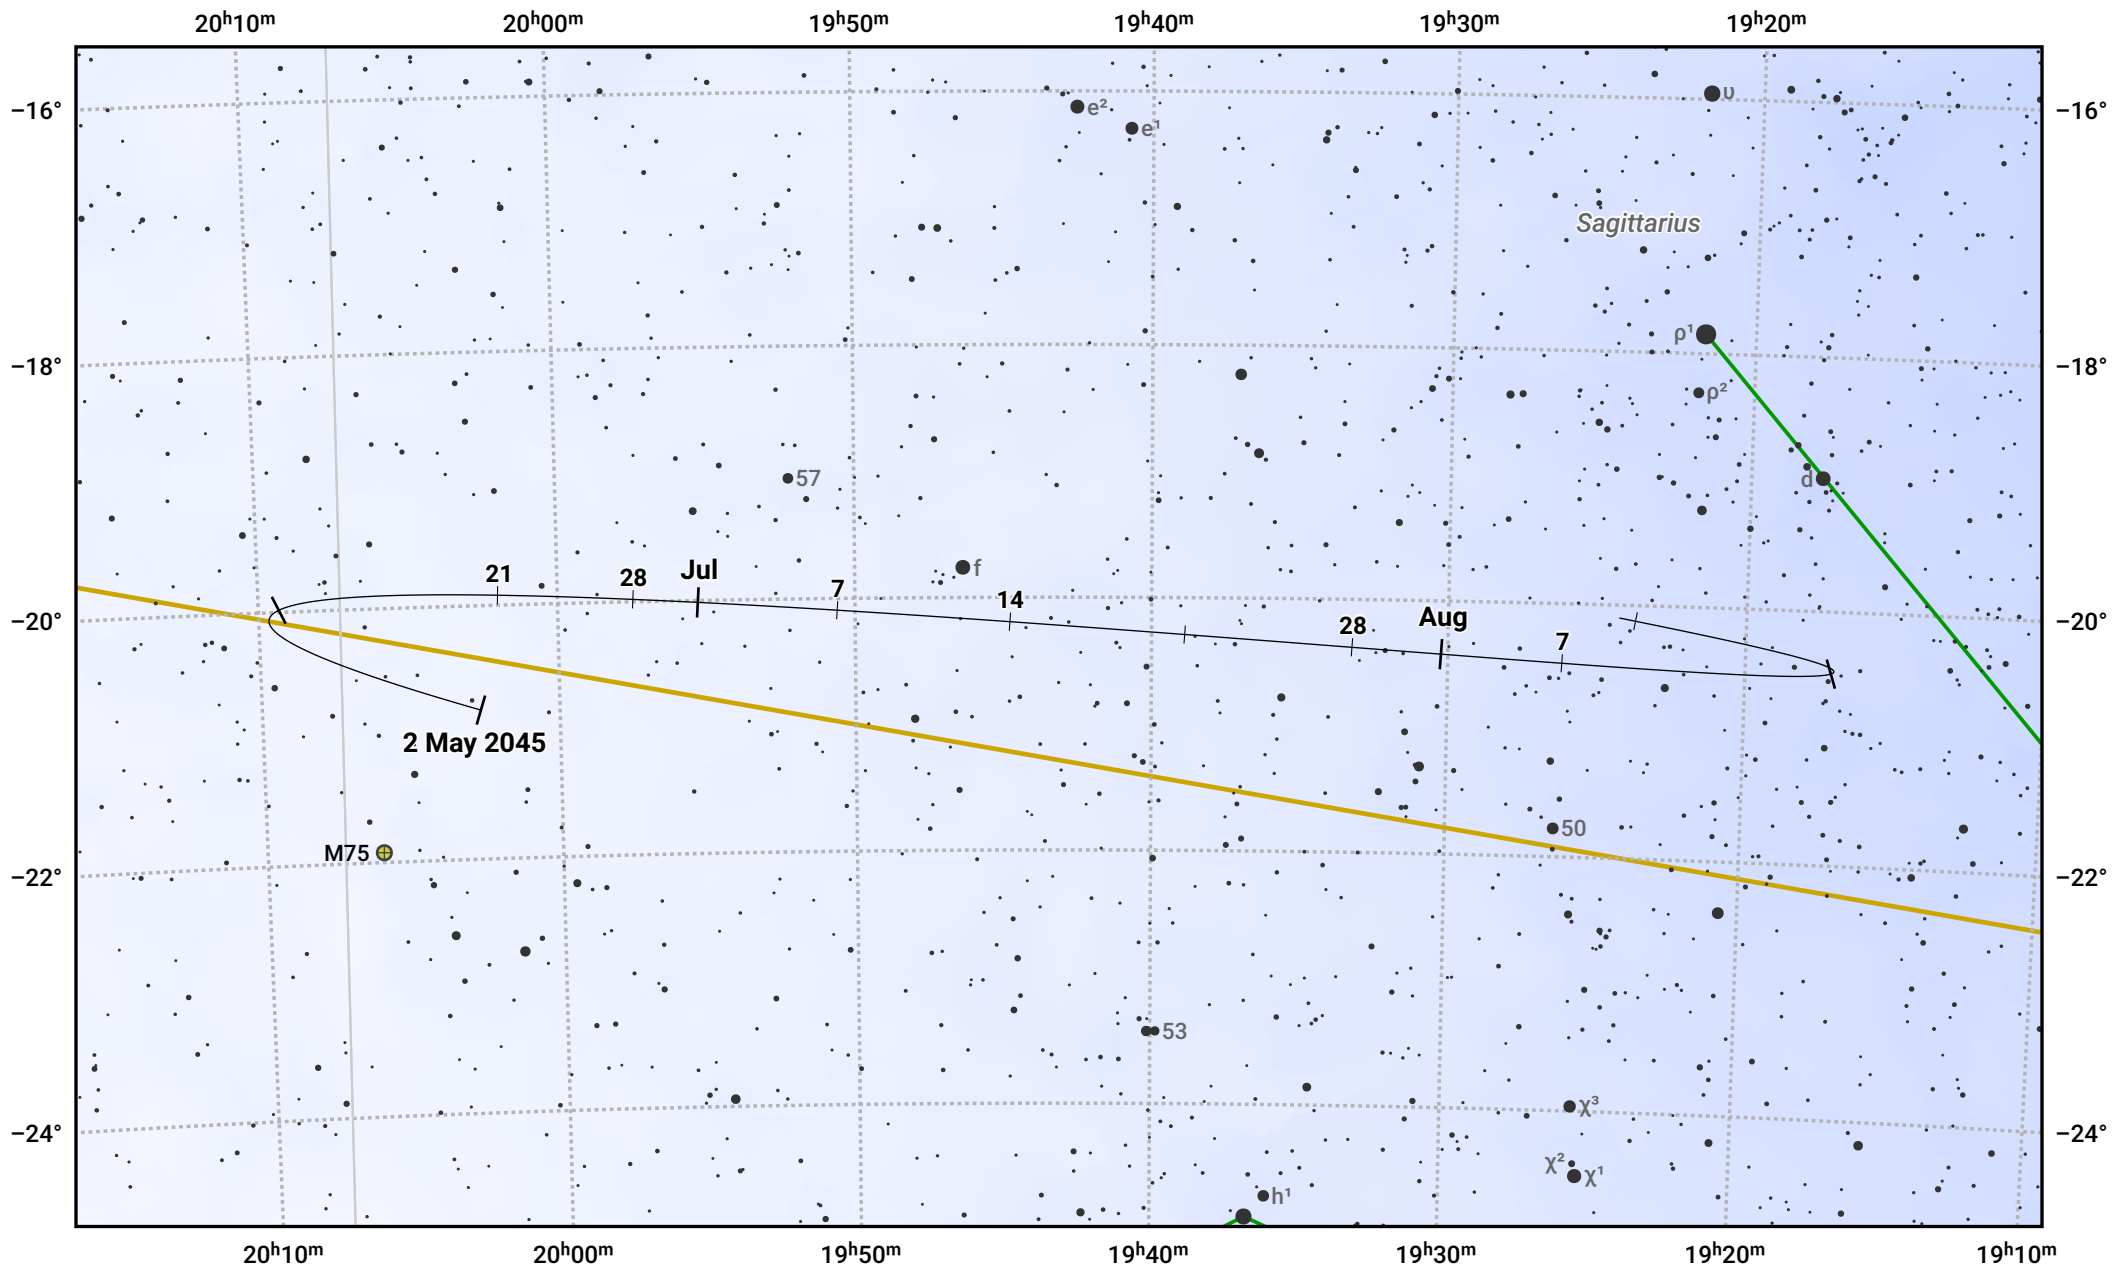

The path of Asteroid 10 Hygiea around opposition on 16 Jul 2045

© Dominic Ford 2011–2024. Date markers placed at midnight UTC. Downloaded from <https://in-the-sky.org>

Magnitude scale: 10.0 9.0 8.0 7.0 6.0 5.0 4.0 3.0

— Ecliptic Plane

Galaxy Bright nebula Open cluster Globular cluster

Date	Mag
2045 Jun 1	10.4
2045 Jul 1	9.9
2045 Aug 1	9.9
2045 Sep 1	10.6
2045 Sep 17	10.9