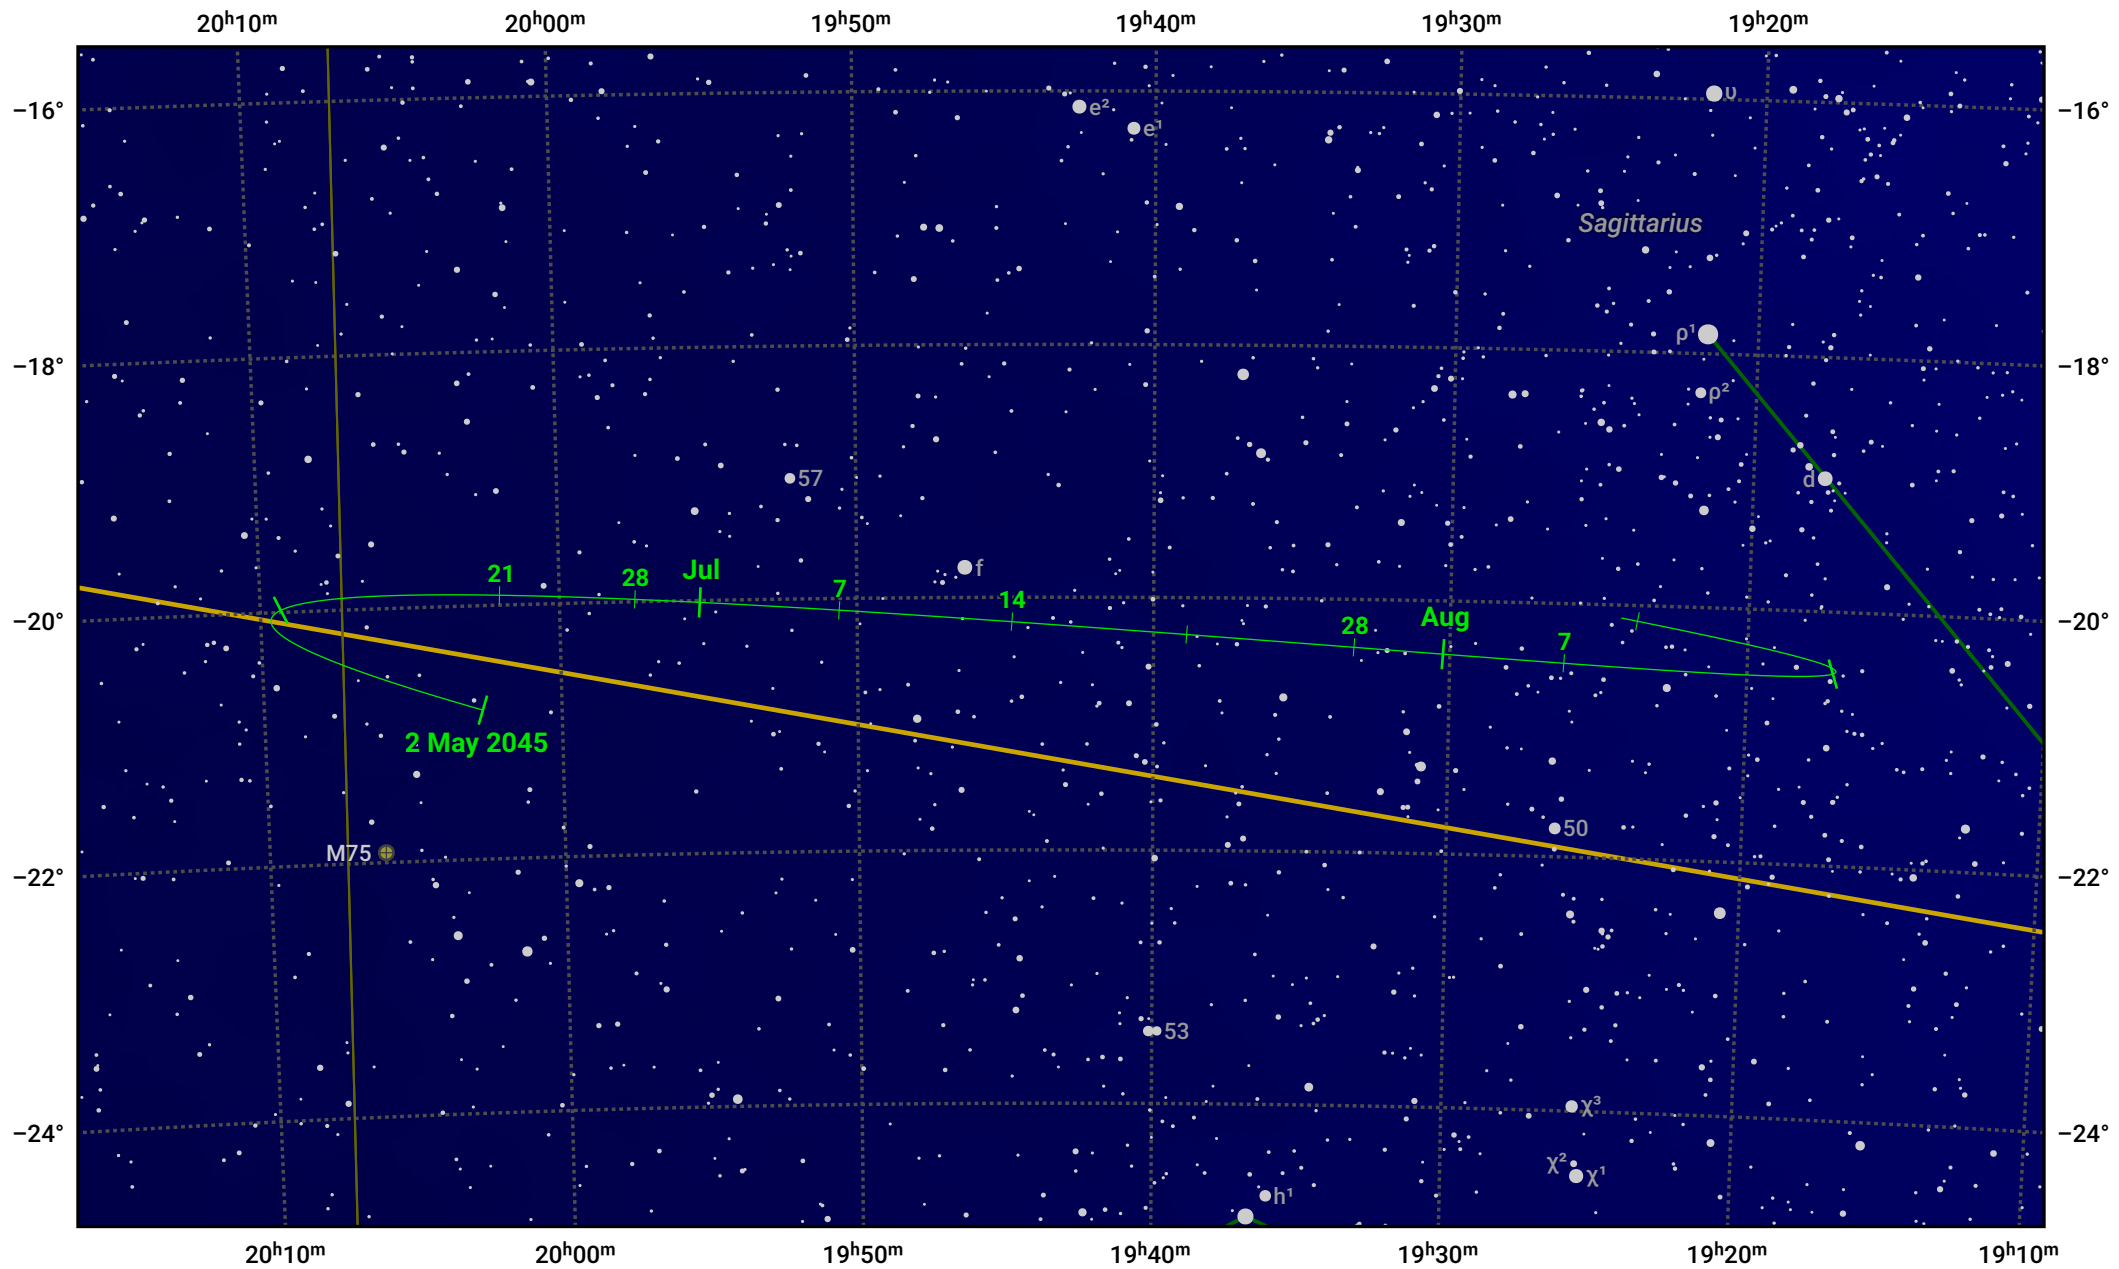

# The path of Asteroid 10 Hygiea around opposition on 16 Jul 2045

© Dominic Ford 2011–2024. Date markers placed at midnight UTC. Downloaded from <https://in-the-sky.org>

Magnitude scale: 10.0 9.0 8.0 7.0 6.0 5.0 4.0 3.0

— Ecliptic Plane

Galaxy Bright nebula Open cluster Globular cluster

Date	Mag
2045 Jun 1	10.4
2045 Jul 1	9.9
2045 Aug 1	9.9
2045 Sep 1	10.6
2045 Sep 17	10.9