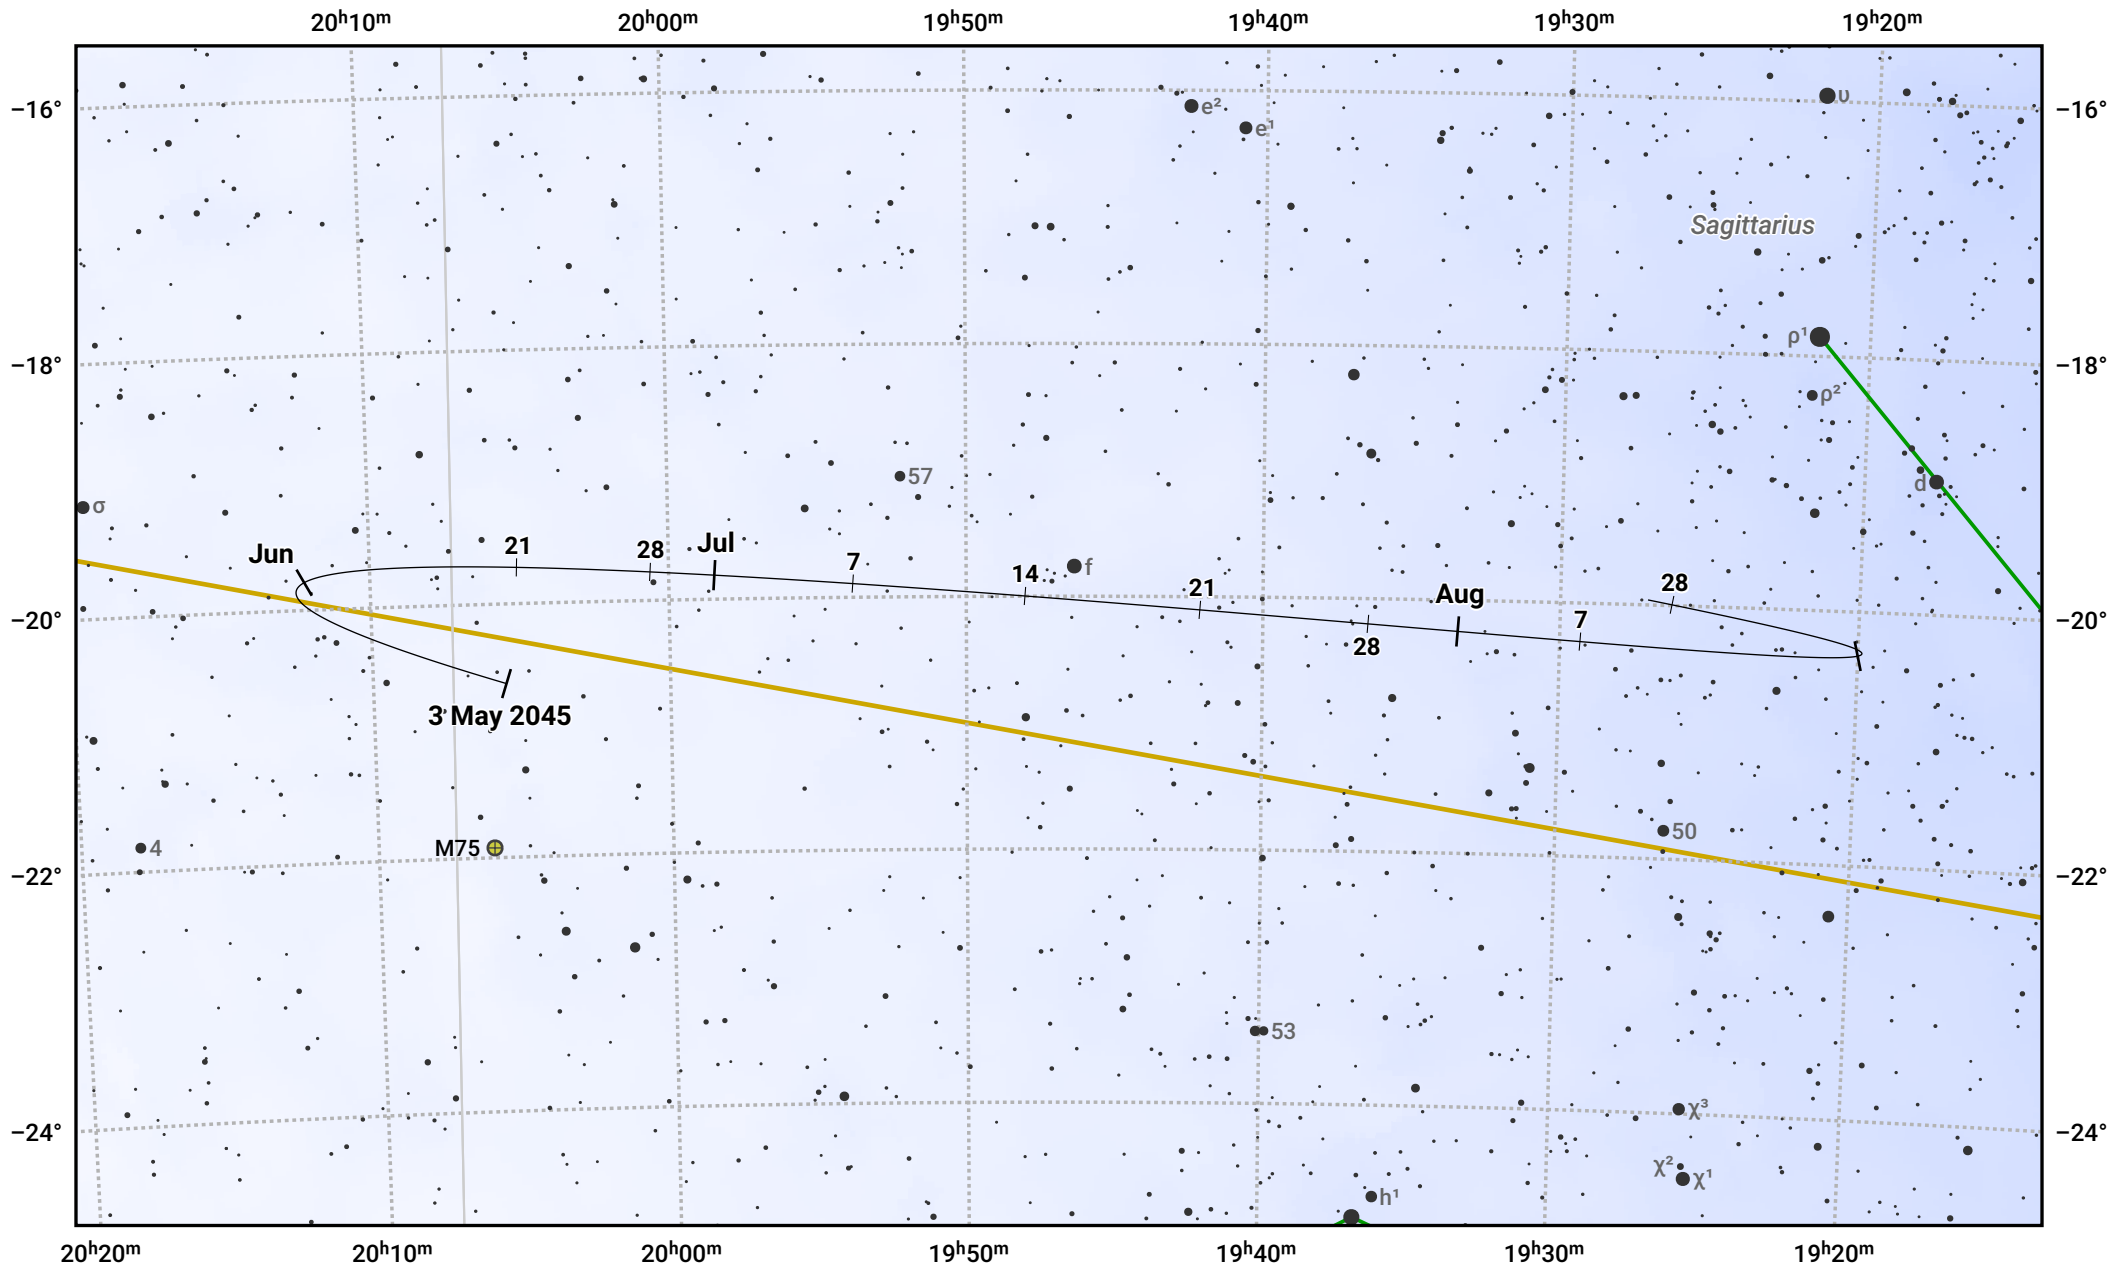

The path of Asteroid 10 Hygiea around opposition on 17 Jul 2045

© Dominic Ford 2011–2024. Date markers placed at midnight UTC. Downloaded from <https://in-the-sky.org>

Magnitude scale: 10.0 9.0 8.0 7.0 6.0 5.0 4.0 3.0

— Ecliptic Plane

Galaxy Bright nebula Open cluster Globular cluster

Date	Mag
2045 Jun 1	10.5
2045 Jul 1	9.9
2045 Jul 2	9.9
2045 Aug 1	9.9
2045 Sep 1	10.6
2045 Sep 17	10.9