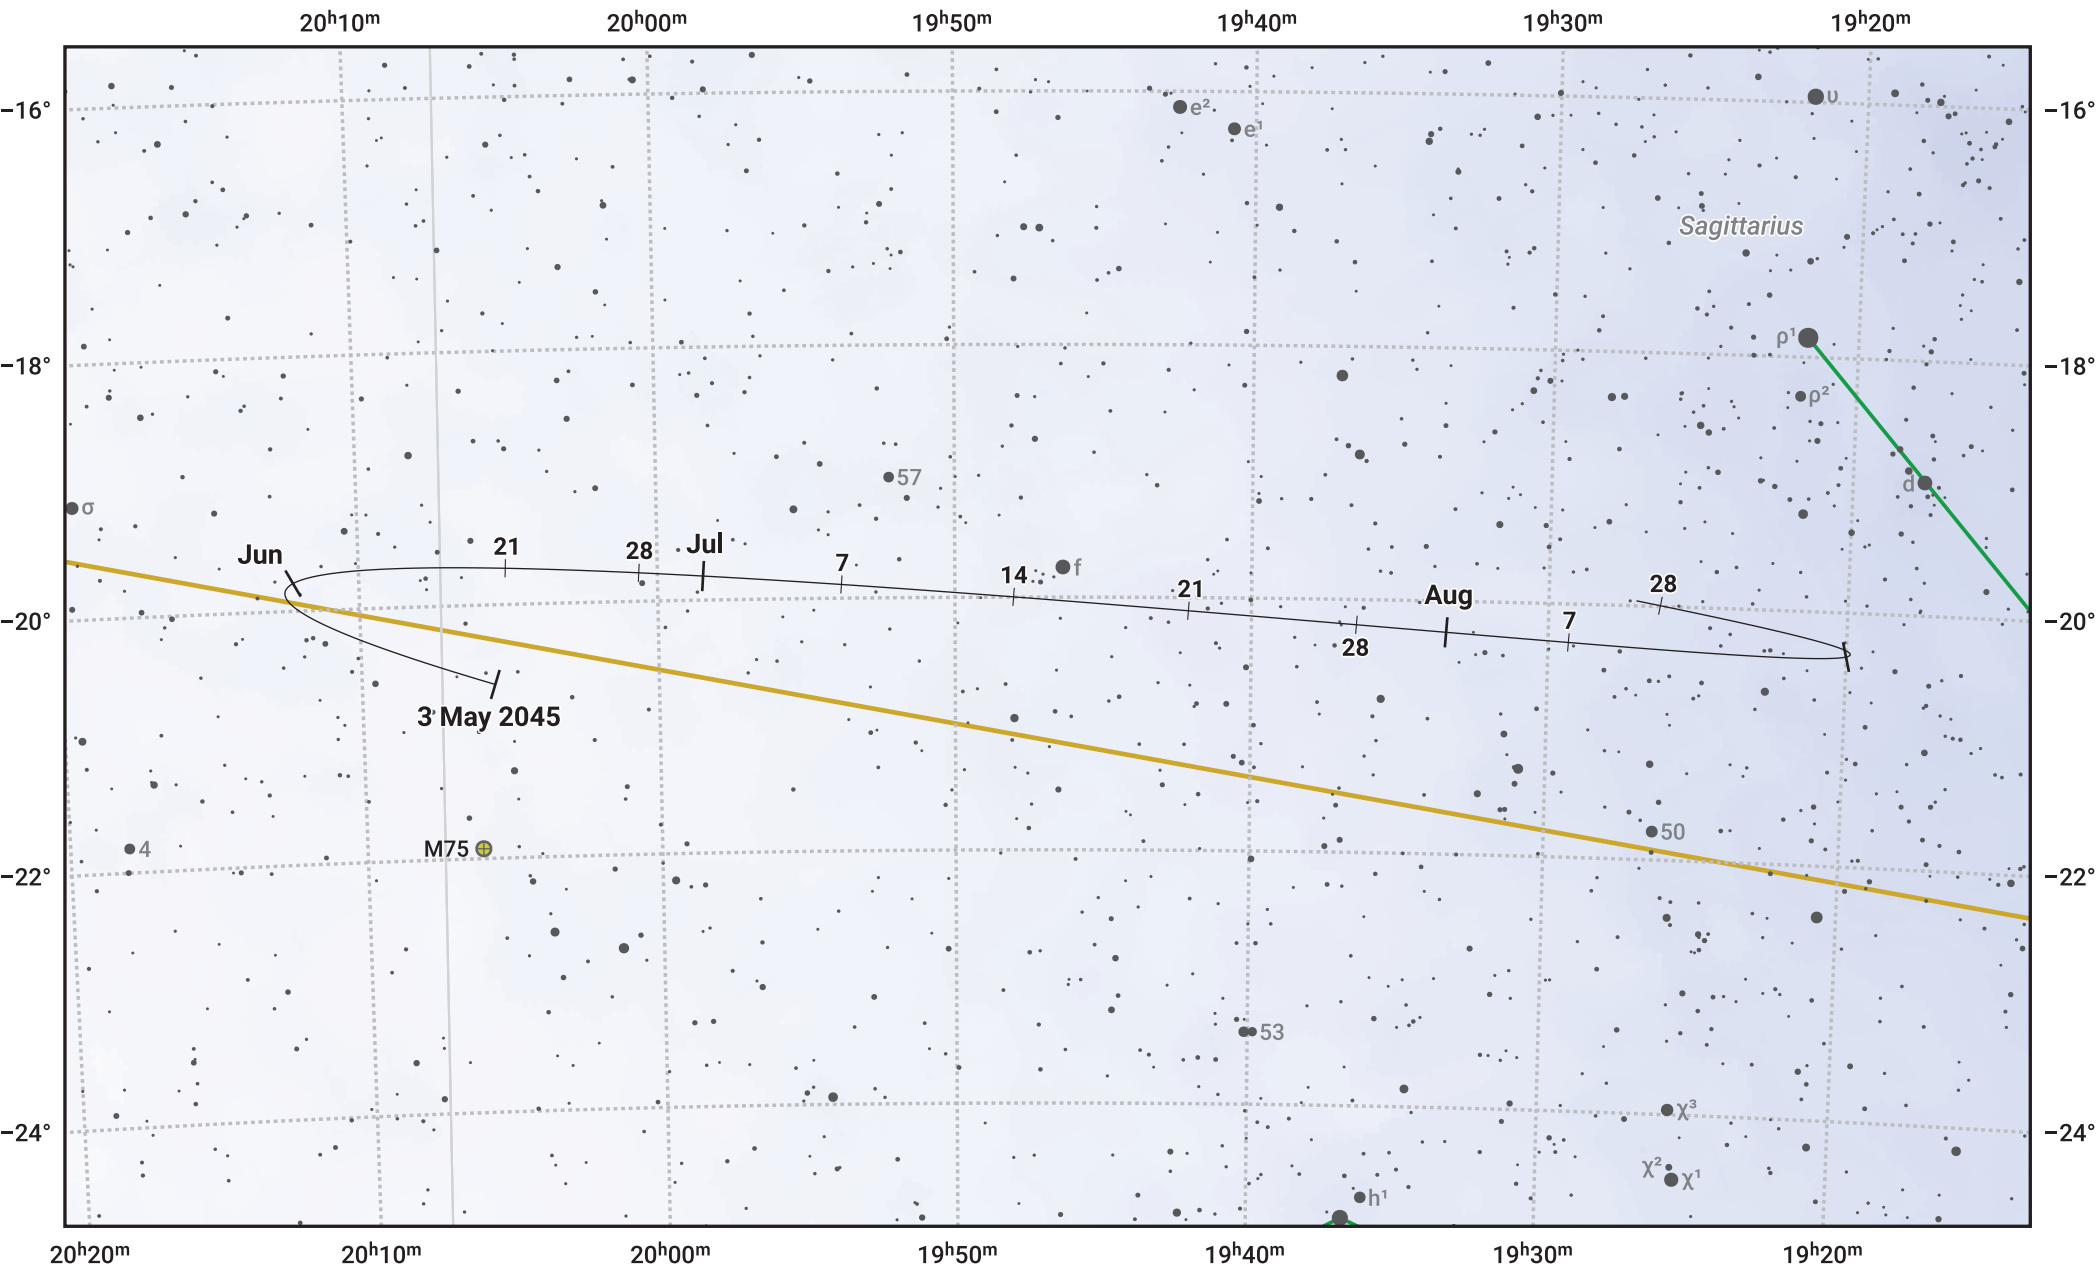

The path of Asteroid 10 Hygiea around opposition on 17 Jul 2045

© Dominic Ford 2011–2024. Date markers placed at midnight UTC. Downloaded from <https://in-the-sky.org>

Magnitude scale: 10.0 9.0 8.0 7.0 6.0 5.0 4.0 3.0

— Ecliptic Plane

Galaxy Bright nebula Open cluster Globular cluster

Date	Mag
2045 Jun 1	10.5
2045 Jul 1	9.9
2045 Jul 2	9.9
2045 Aug 1	9.9
2045 Sep 1	10.6
2045 Sep 17	10.9