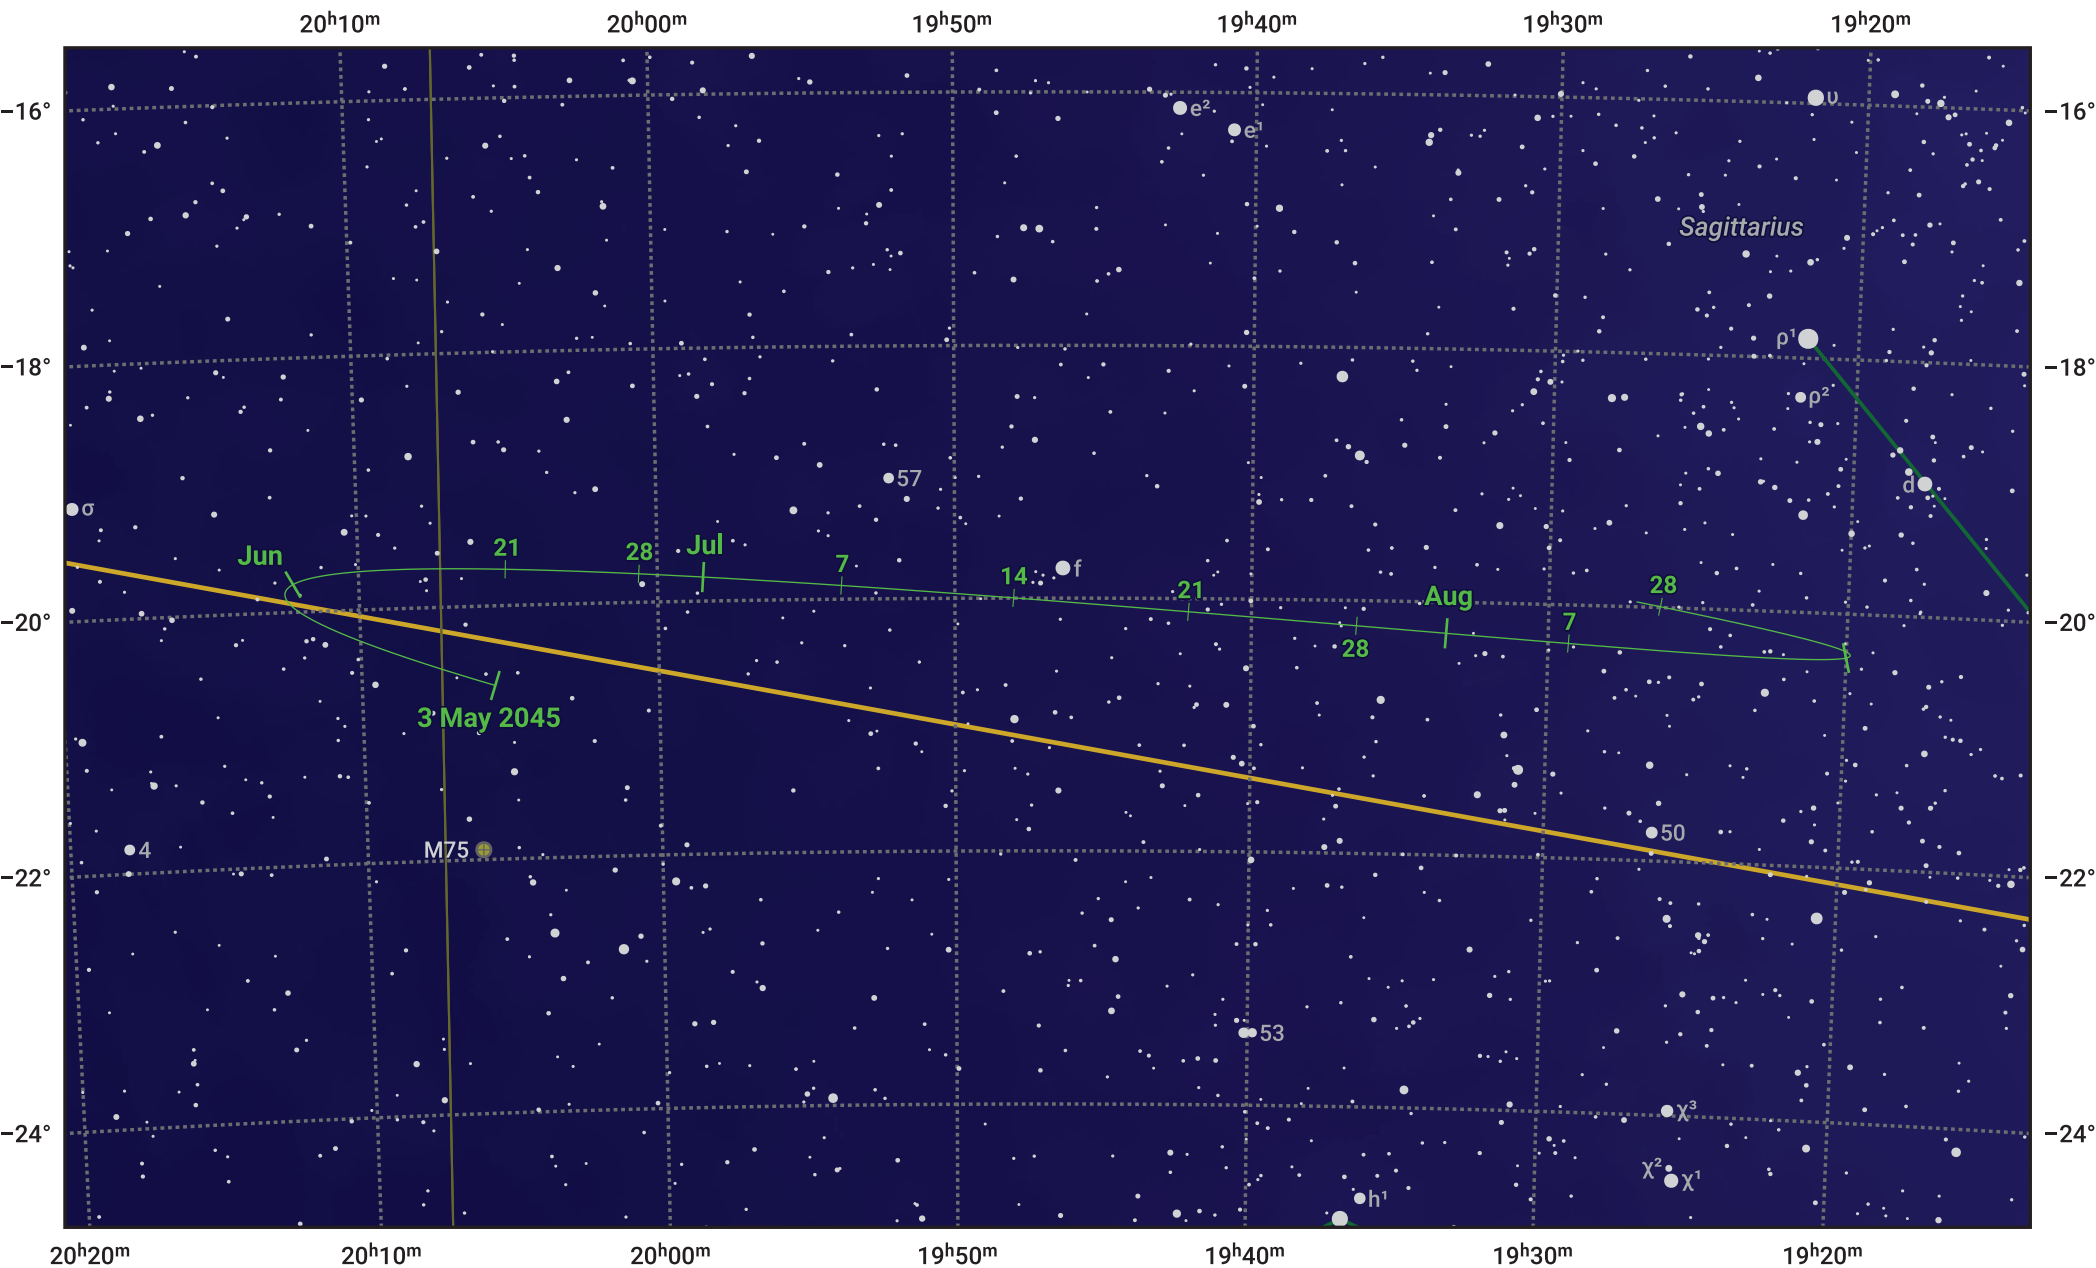

The path of Asteroid 10 Hygiea around opposition on 17 Jul 2045

© Dominic Ford 2011–2024. Date markers placed at midnight UTC. Downloaded from <https://in-the-sky.org>

Magnitude scale: 10.0 9.0 8.0 7.0 6.0 5.0 4.0 3.0

— Ecliptic Plane

Galaxy Bright nebula Open cluster Globular cluster

Date	Mag
2045 Jun 1	10.5
2045 Jul 1	9.9
2045 Jul 2	9.9
2045 Aug 1	9.9
2045 Sep 1	10.6
2045 Sep 17	10.9