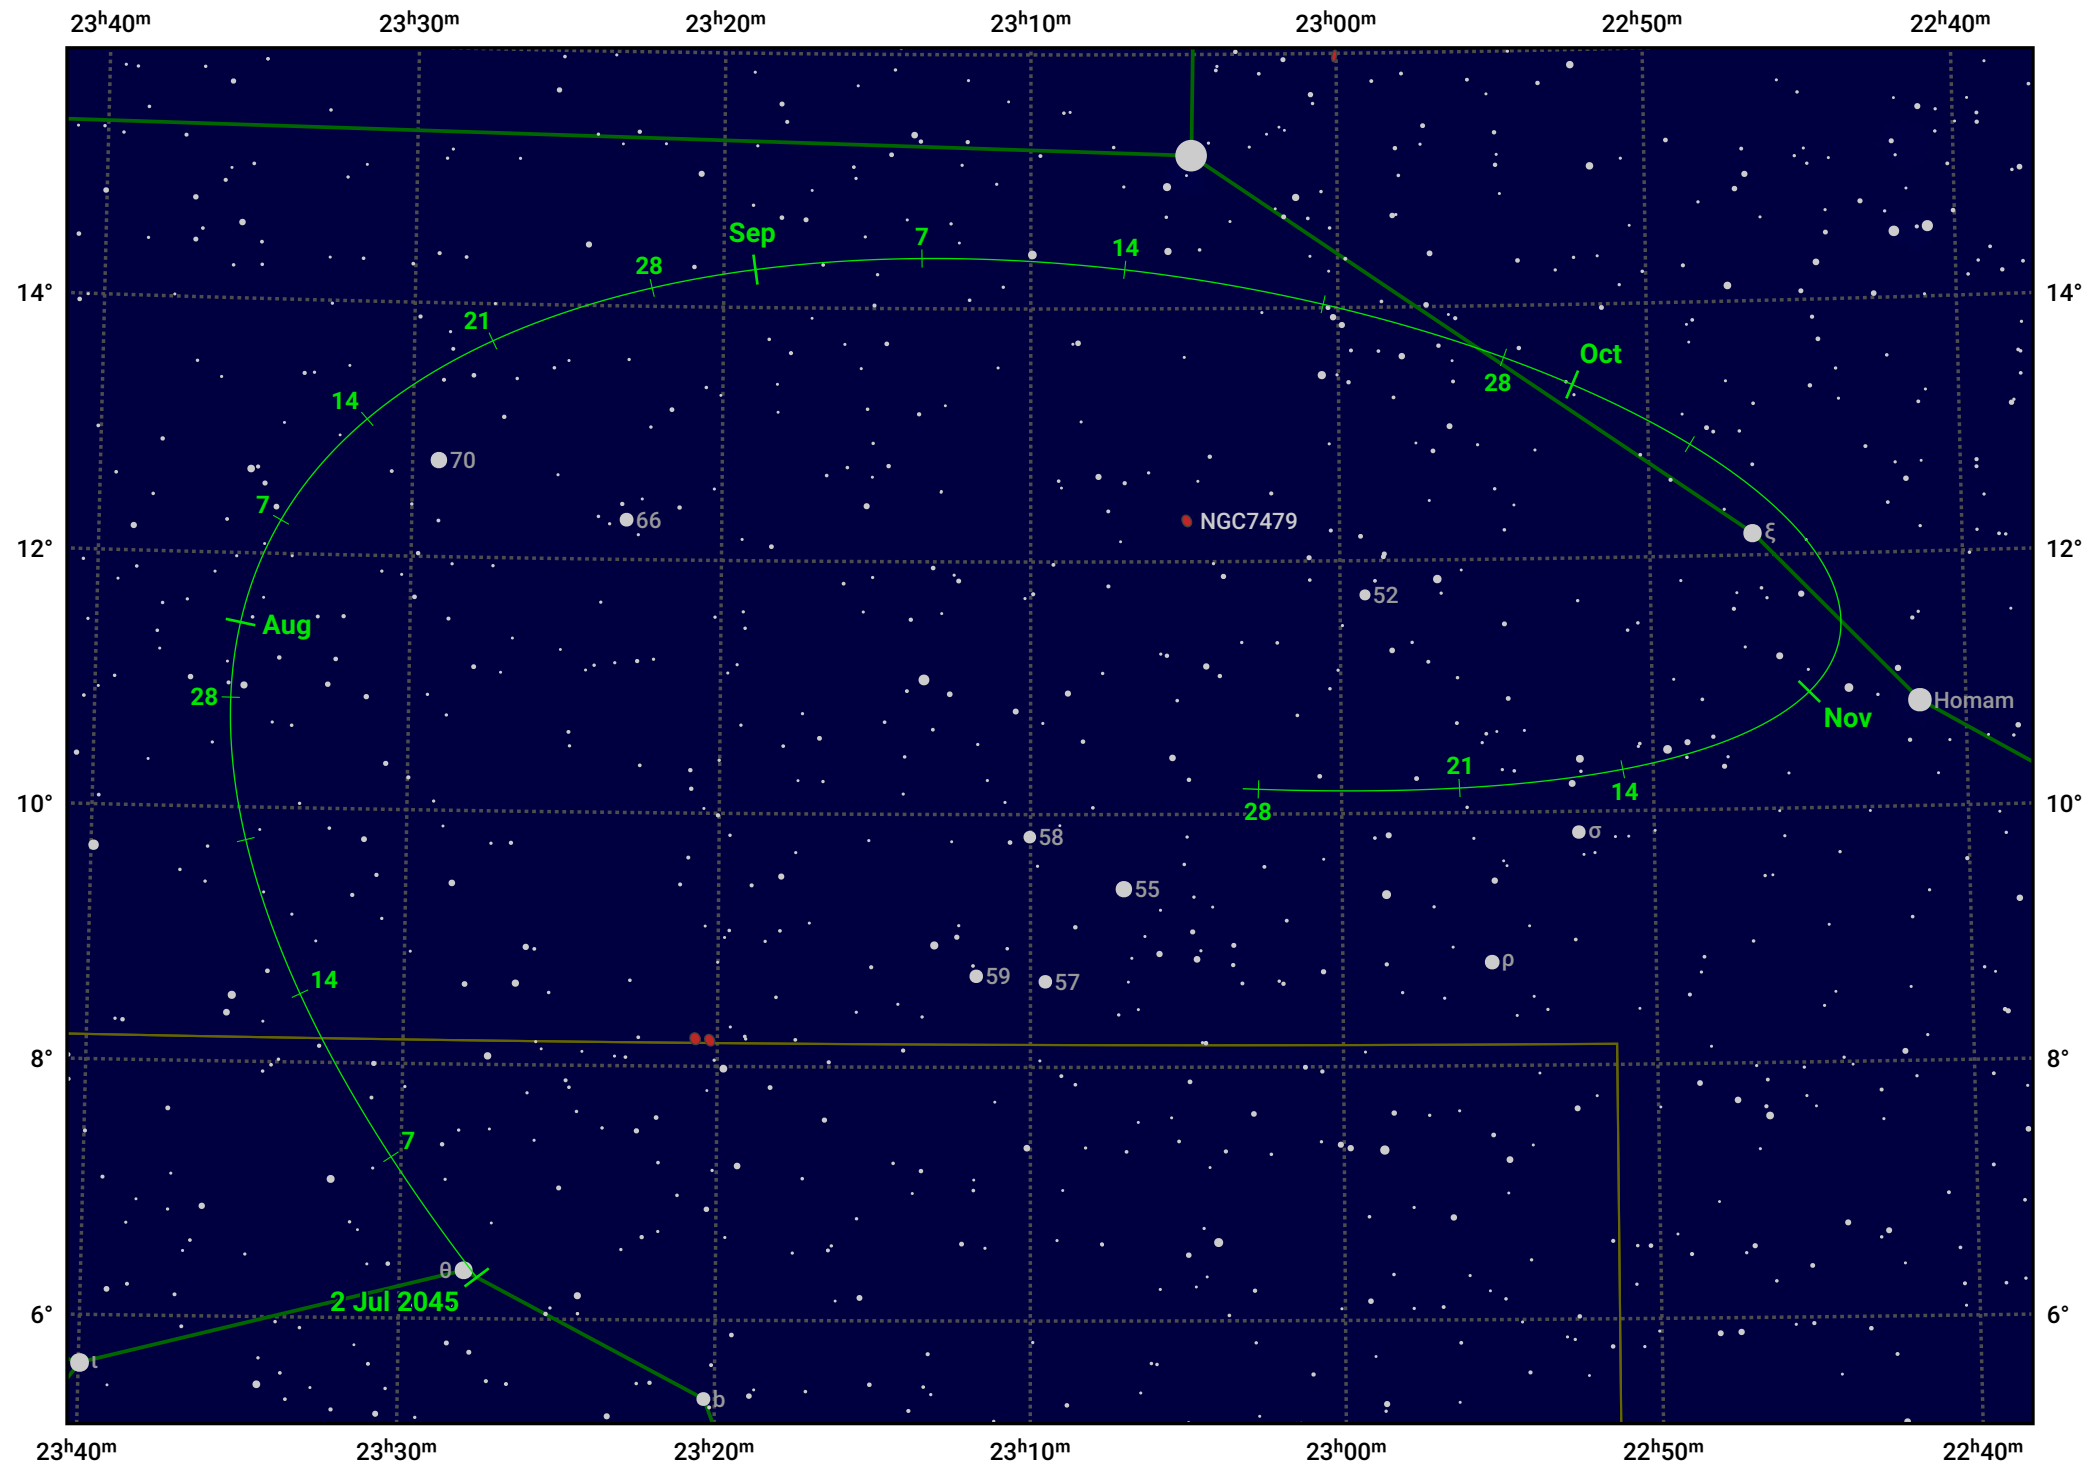

# The path of Asteroid 15 Eunomia around opposition on 15 Sep 2045

© Dominic Ford 2011–2024. Date markers placed at midnight UTC. Downloaded from <https://in-the-sky.org>

Magnitude scale: 10.0 9.0 8.0 7.0 6.0 5.0 4.0 3.0 2.0

— Ecliptic Plane

- Galaxy
- Bright nebula
- Open cluster
- ⊕ Globular cluster

Date	Mag	Phase
2045 Aug 1	9.1	97%
2045 Aug 17	8.7	98%
2045 Sep 1	8.4	99%
2045 Oct 1	8.3	99%
2045 Nov 1	8.9	96%