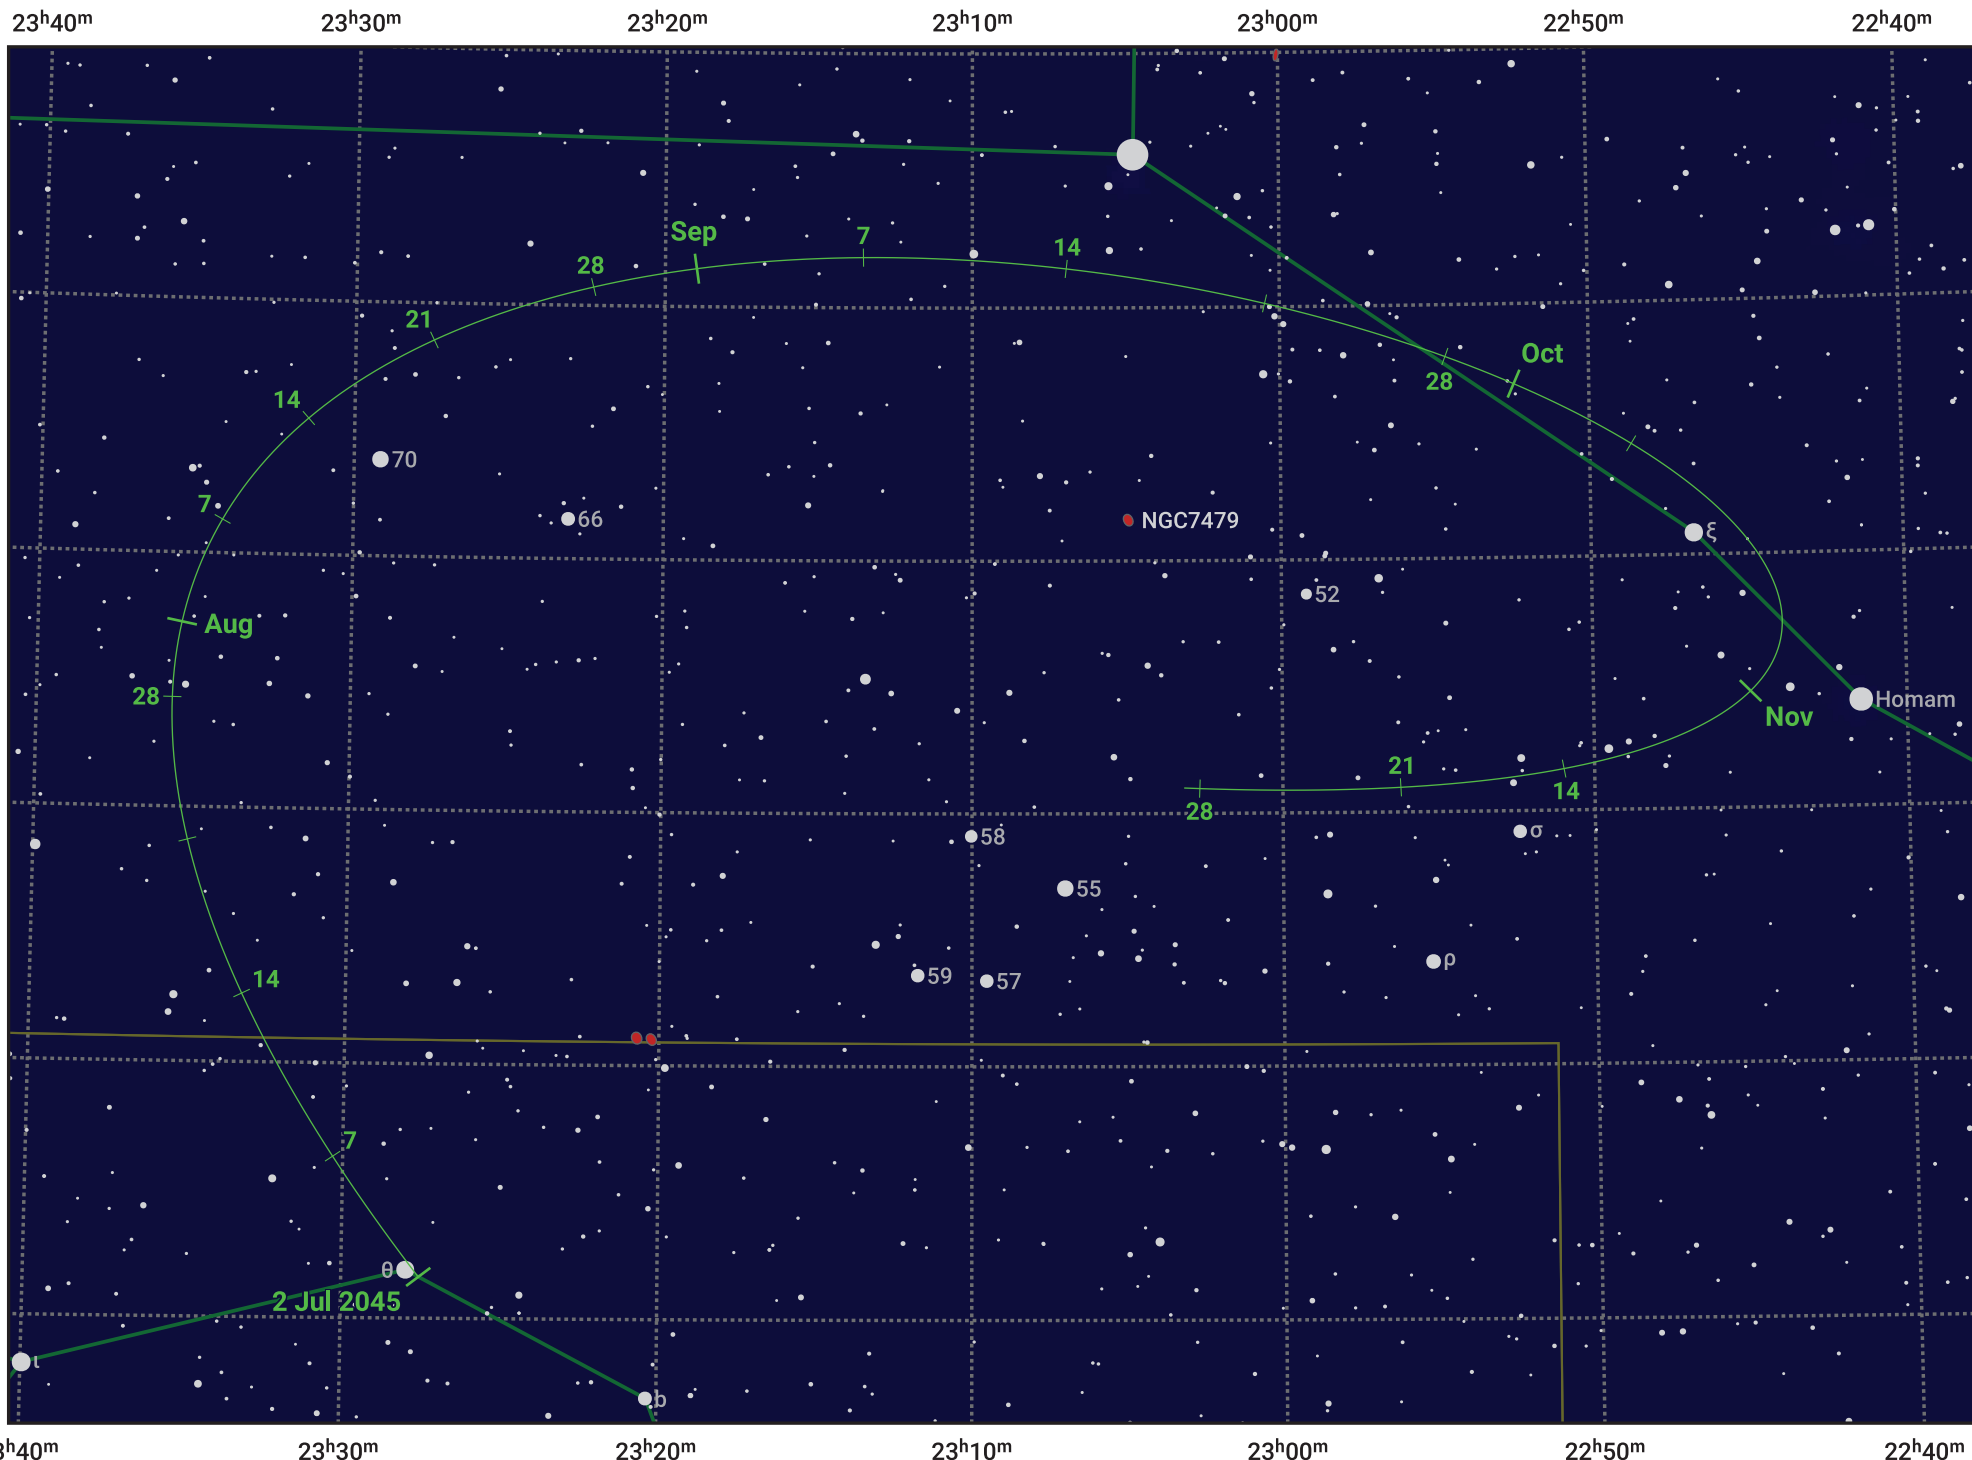

# The path of Asteroid 15 Eunomia around opposition on 15 Sep 2045

© Dominic Ford 2011–2024. Date markers placed at midnight UTC. Downloaded from <https://in-the-sky.org>

Magnitude scale: 10.0 9.0 8.0 7.0 6.0 5.0 4.0 3.0 2.0

— Ecliptic Plane

- Galaxy
- Bright nebula
- Open cluster
- ⊕ Globular cluster

Date	Mag	Phase
2045 Aug 1	9.1	97%
2045 Aug 17	8.7	98%
2045 Sep 1	8.4	99%
2045 Oct 1	8.3	99%
2045 Nov 1	8.9	96%