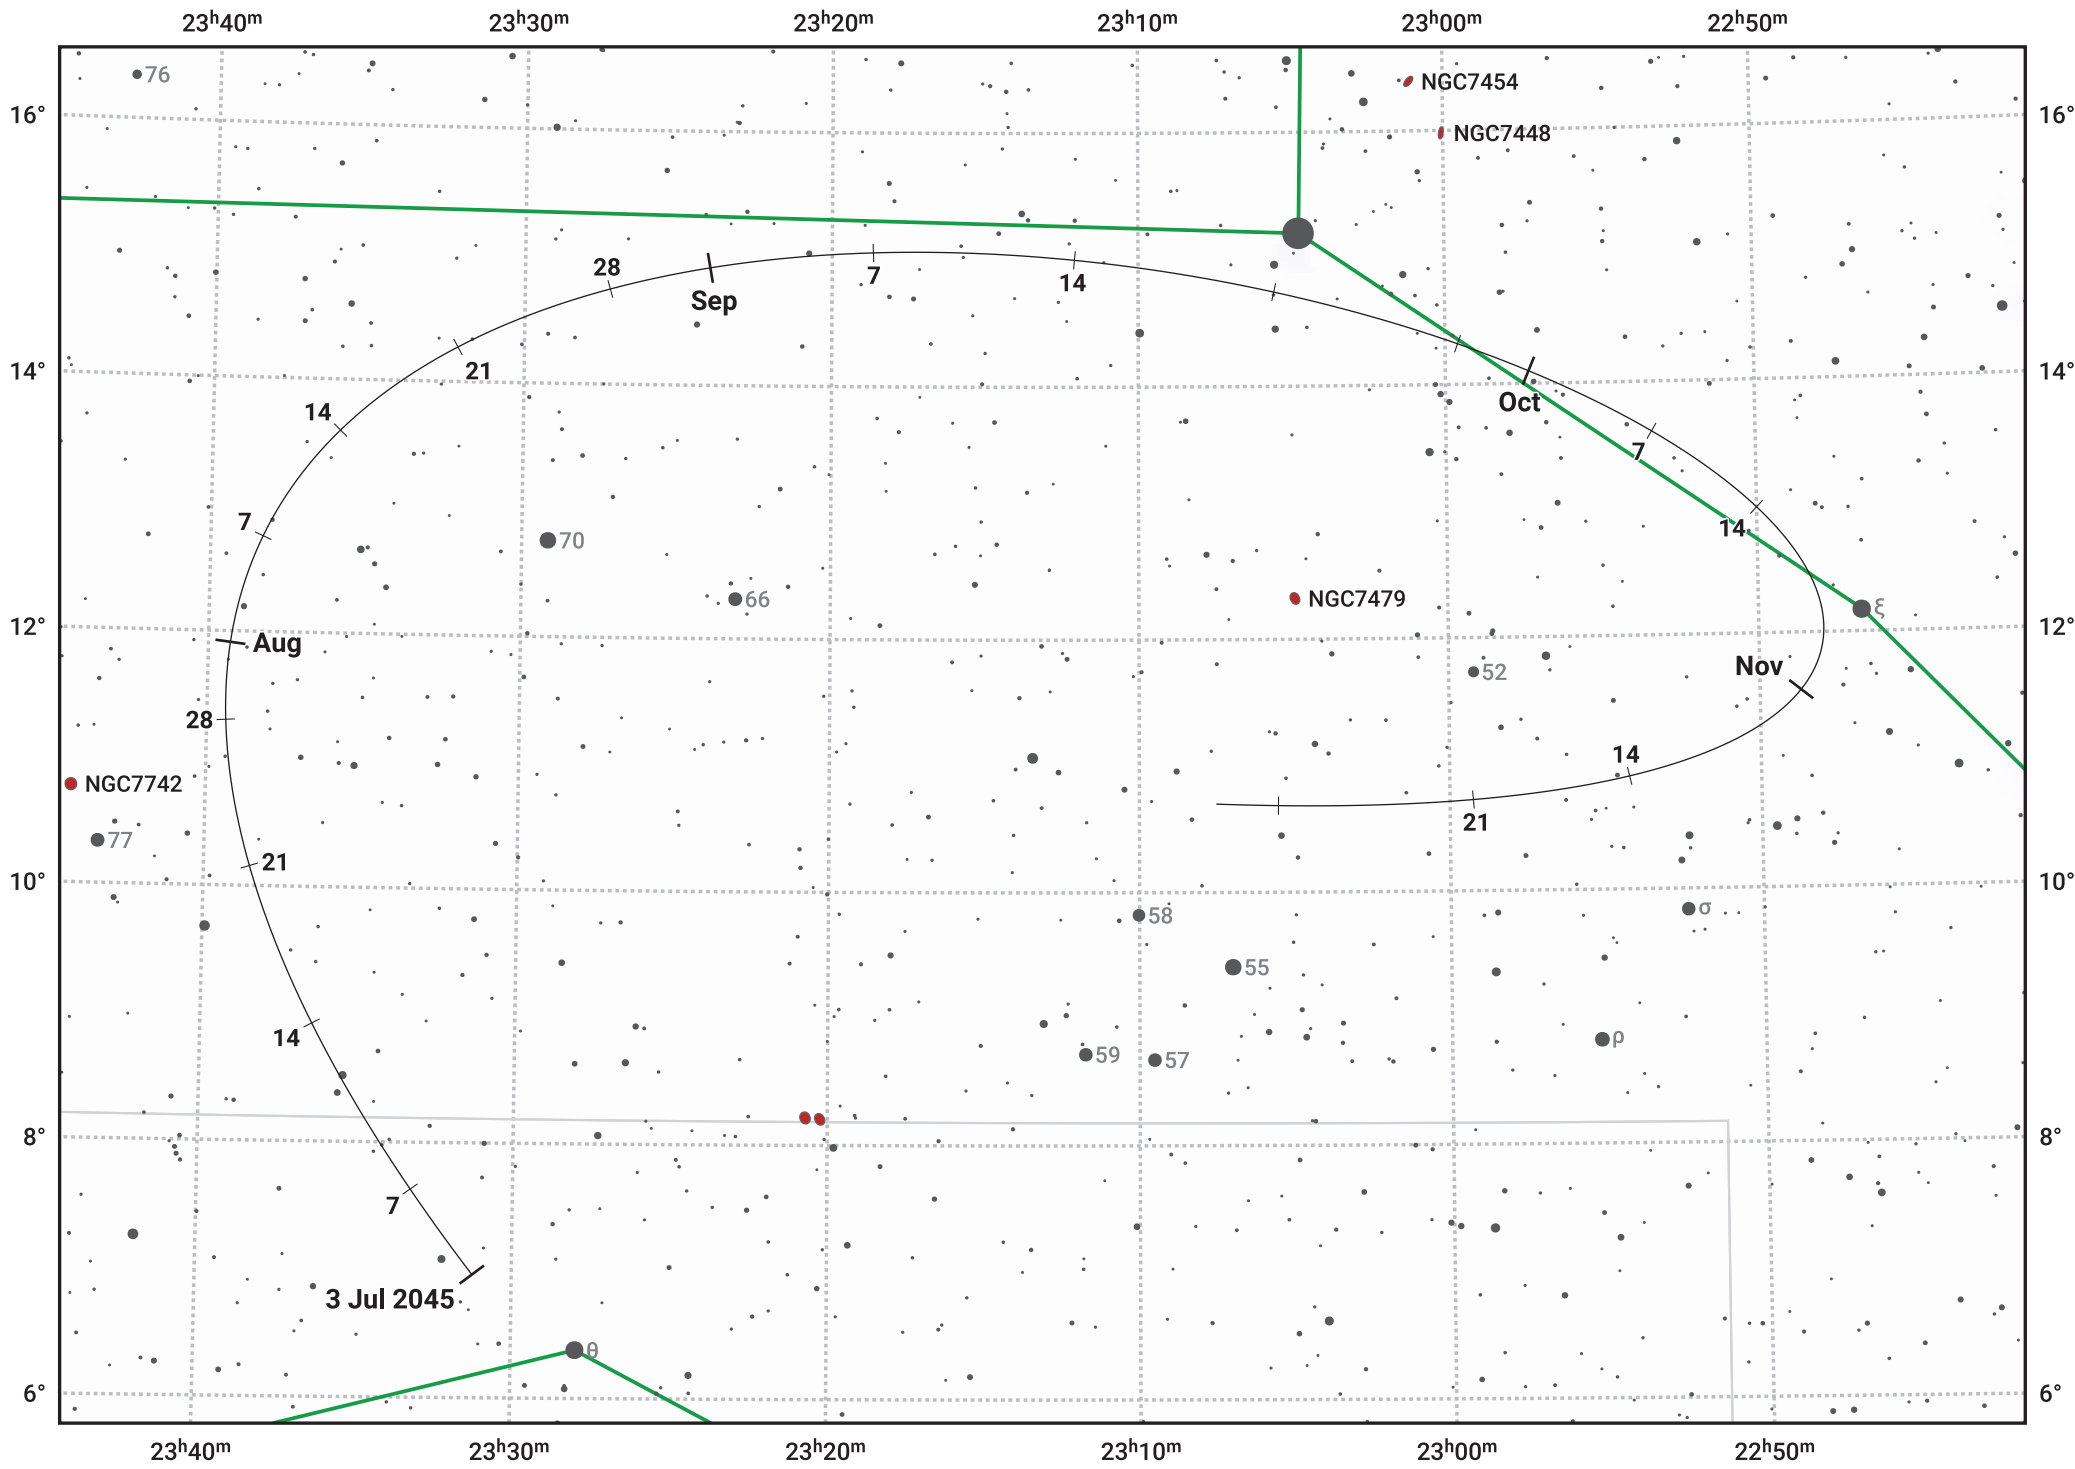

The path of Asteroid 15 Eunomia around opposition on 16 Sep 2045

© Dominic Ford 2011–2024. Date markers placed at midnight UTC. Downloaded from <https://in-the-sky.org>

Magnitude scale: 10.0 9.0 8.0 7.0 6.0 5.0 4.0 3.0 2.0

— Ecliptic Plane

- Galaxy
- Bright nebula
- Open cluster
- ⊕ Globular cluster

Date	Mag	Phase
2045 Aug 1	9.1	97%
2045 Aug 18	8.7	98%
2045 Sep 1	8.4	99%
2045 Oct 1	8.3	99%
2045 Nov 1	8.9	97%