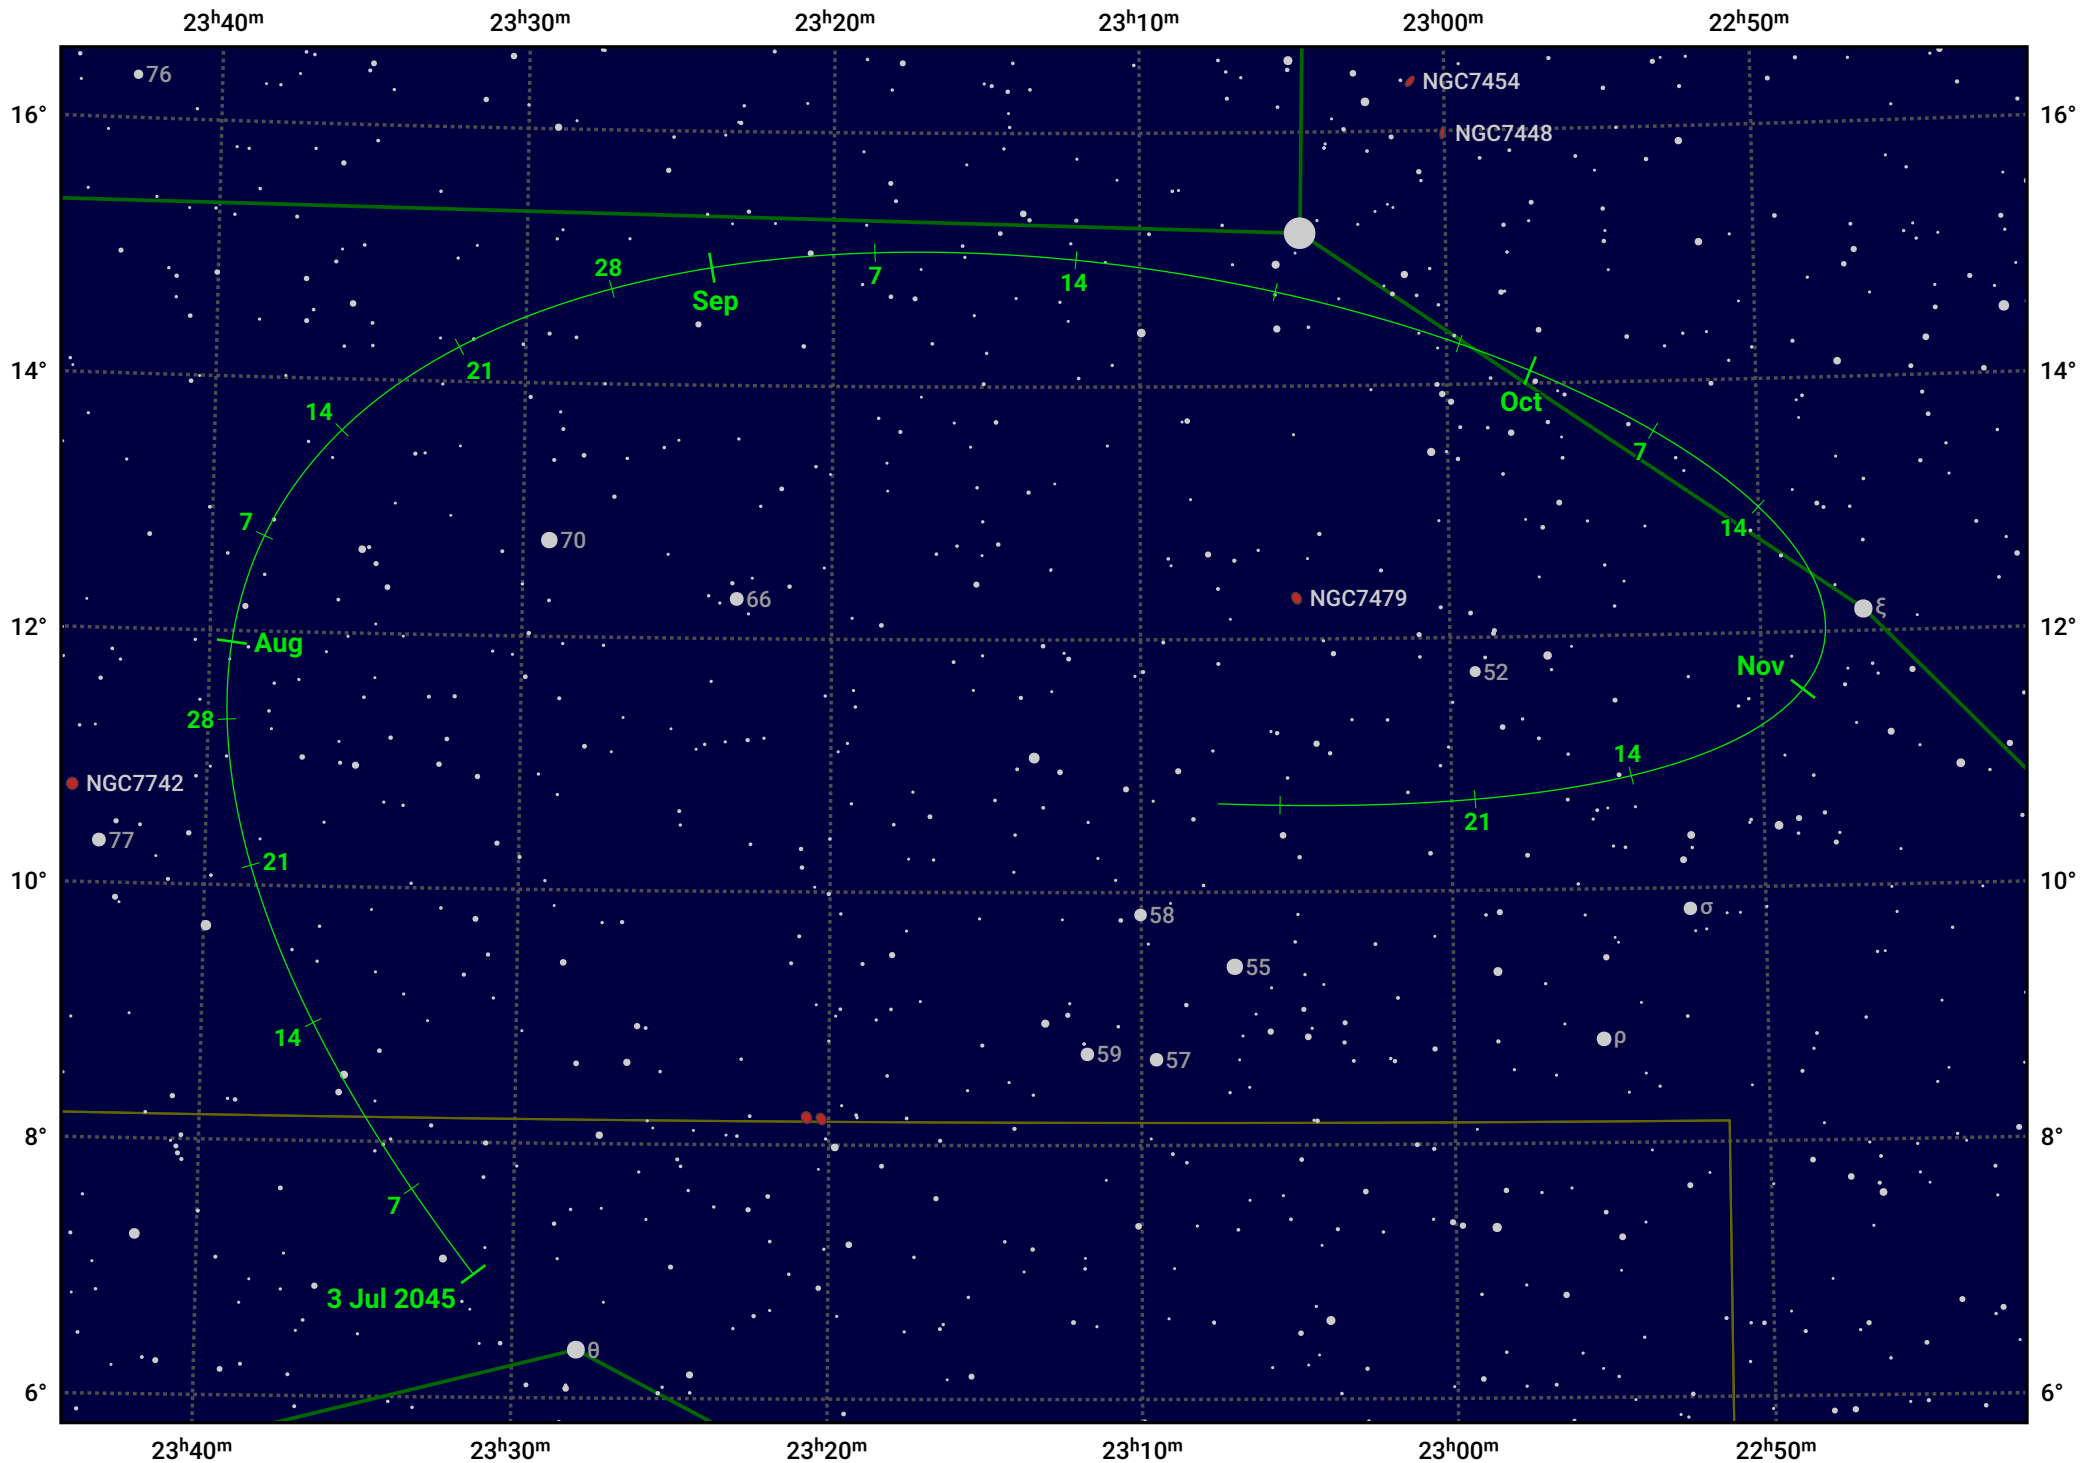

The path of Asteroid 15 Eunomia around opposition on 16 Sep 2045

© Dominic Ford 2011–2024. Date markers placed at midnight UTC. Downloaded from <https://in-the-sky.org>

Magnitude scale: 10.0 9.0 8.0 7.0 6.0 5.0 4.0 3.0 2.0

— Ecliptic Plane

- Galaxy
- Bright nebula
- Open cluster
- ⊕ Globular cluster

Date	Mag	Phase
2045 Aug 1	9.1	97%
2045 Aug 18	8.7	98%
2045 Sep 1	8.4	99%
2045 Oct 1	8.3	99%
2045 Nov 1	8.9	97%