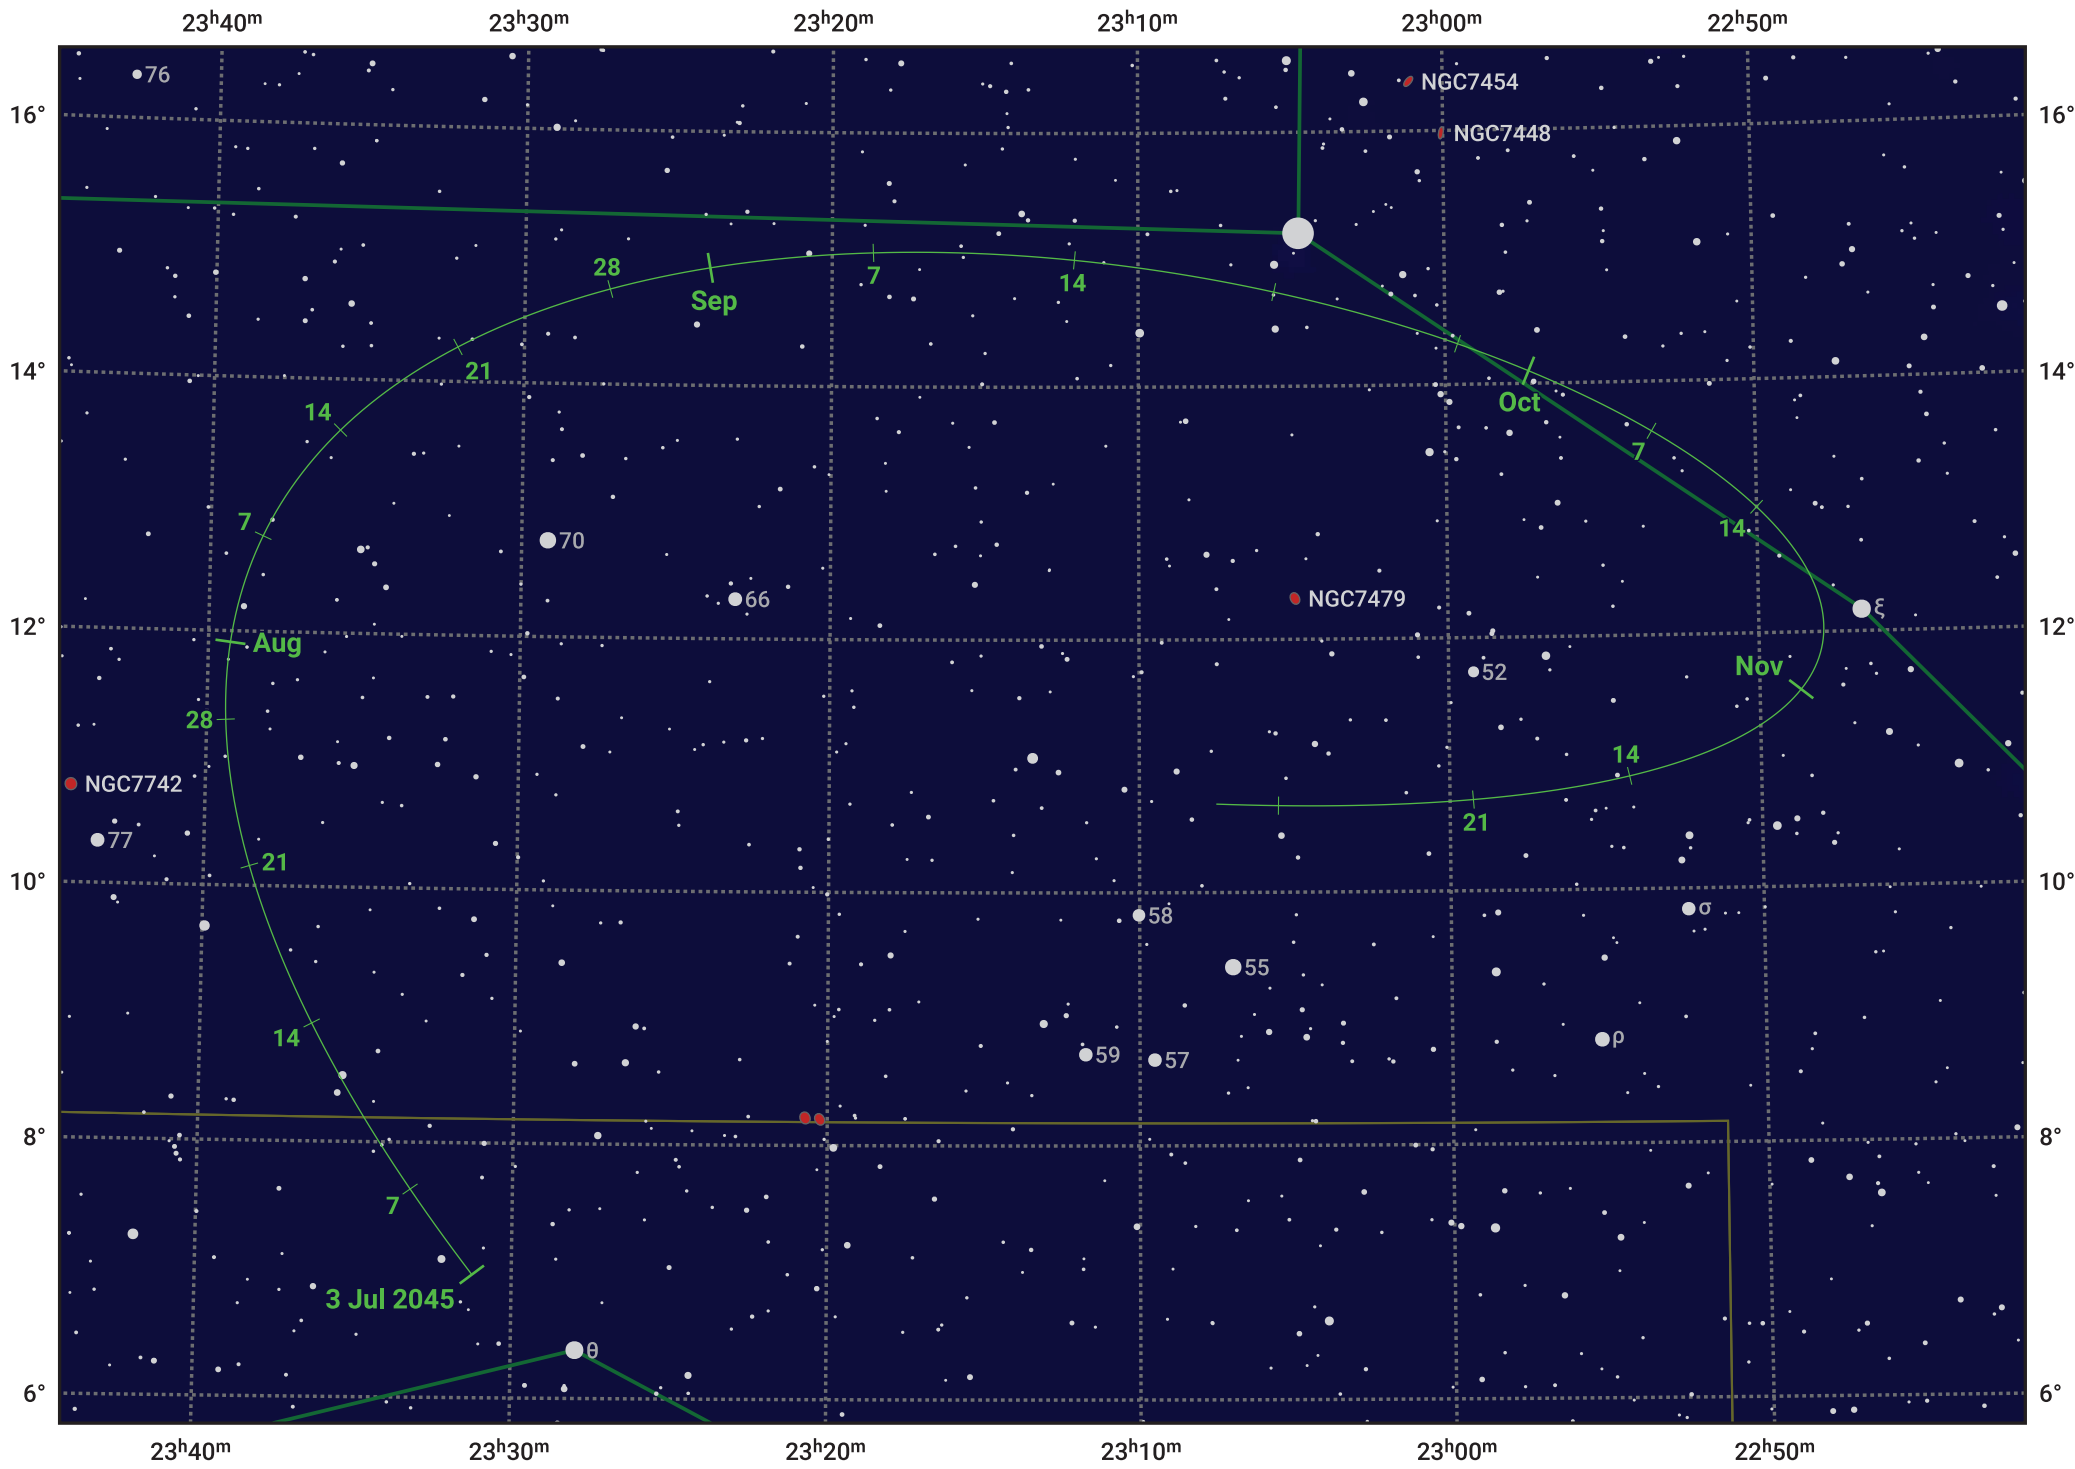

The path of Asteroid 15 Eunomia around opposition on 16 Sep 2045

© Dominic Ford 2011–2024. Date markers placed at midnight UTC. Downloaded from <https://in-the-sky.org>

Magnitude scale: 10.0 9.0 8.0 7.0 6.0 5.0 4.0 3.0 2.0

— Ecliptic Plane

- Galaxy
- Bright nebula
- Open cluster
- Globular cluster

Date	Mag	Phase
2045 Aug 1	9.1	97%
2045 Aug 18	8.7	98%
2045 Sep 1	8.4	99%
2045 Oct 1	8.3	99%
2045 Nov 1	8.9	97%