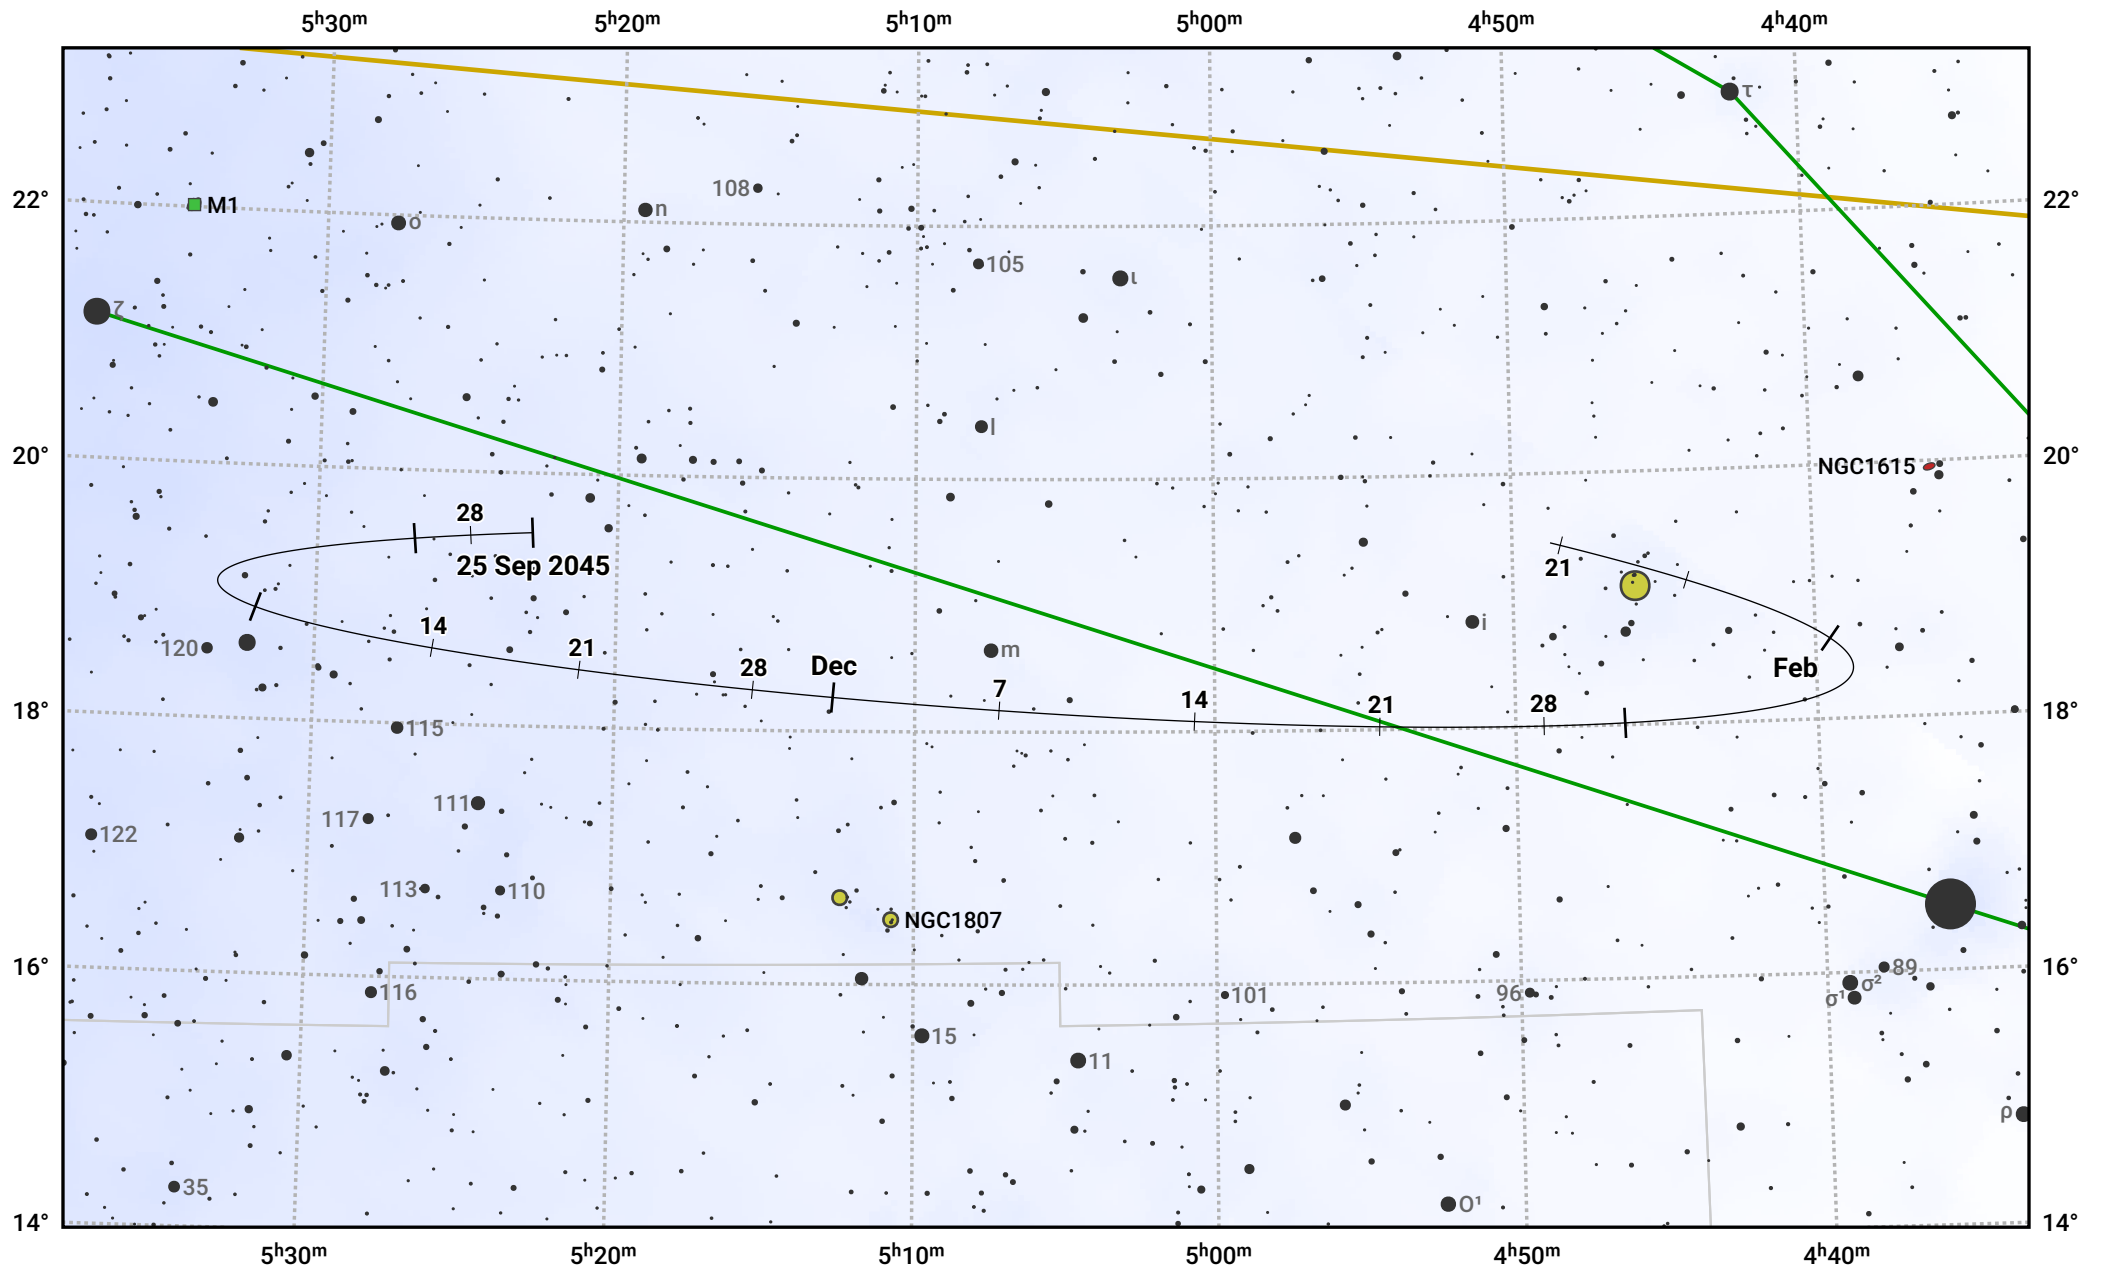

The path of Asteroid 16 Psyche around opposition on 9 Dec 2045

© Dominic Ford 2011–2024. Date markers placed at midnight UTC. Downloaded from <https://in-the-sky.org>

Magnitude scale: 10.0 9.0 8.0 7.0 6.0 5.0 4.0 3.0 2.0 1.0 0.0

— Ecliptic Plane

Galaxy Bright nebula Open cluster Globular cluster

Date	Mag
2045 Oct 1	11.0
2045 Nov 1	10.5
2045 Nov 22	10.1
2045 Dec 1	9.9
2046 Jan 1	10.3
2046 Feb 1	11.0
2046 Feb 5	11.1