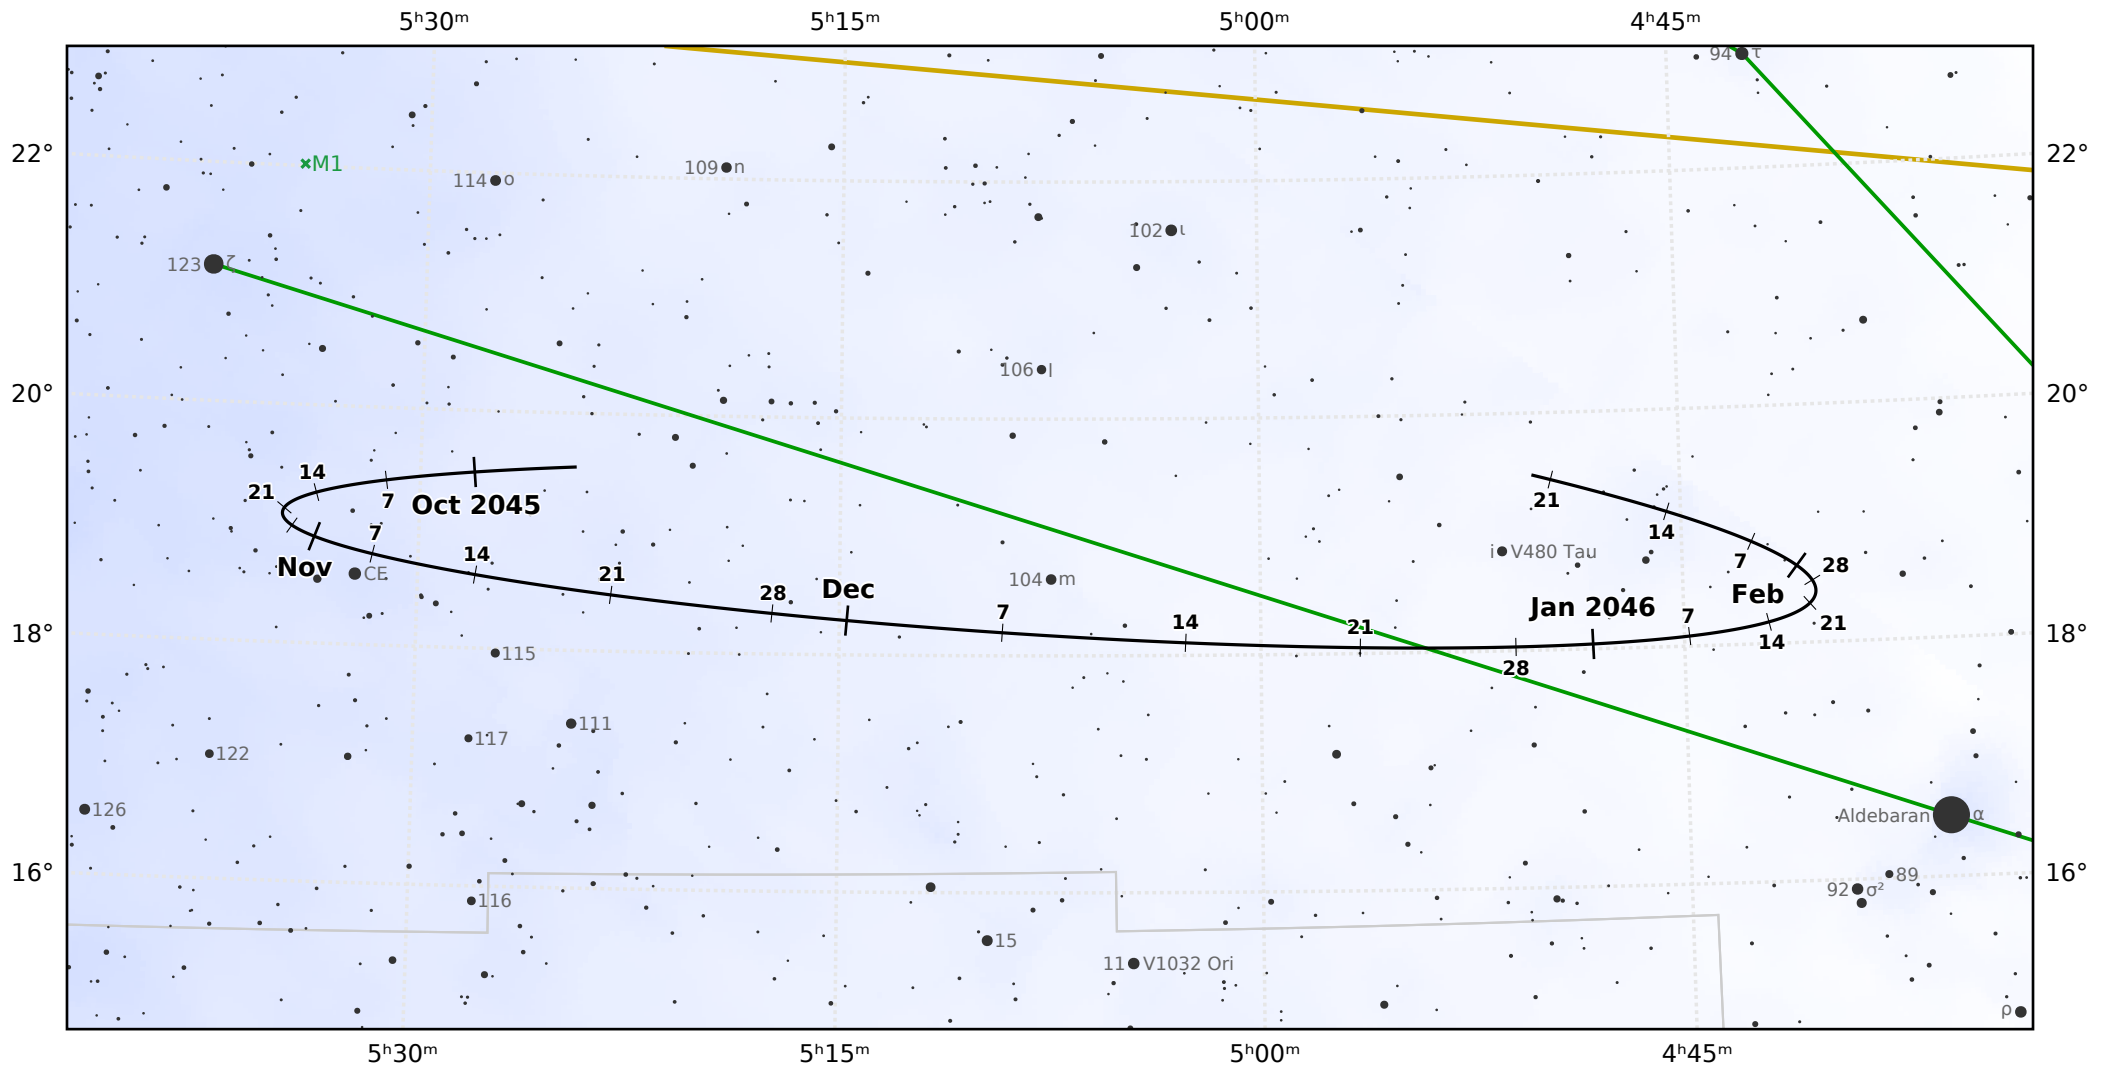

# The path of Asteroid 16 Psyche around opposition on 9 Dec 2045

© Dominic Ford 2011-2021. Downloaded from <https://in-the-sky.org>