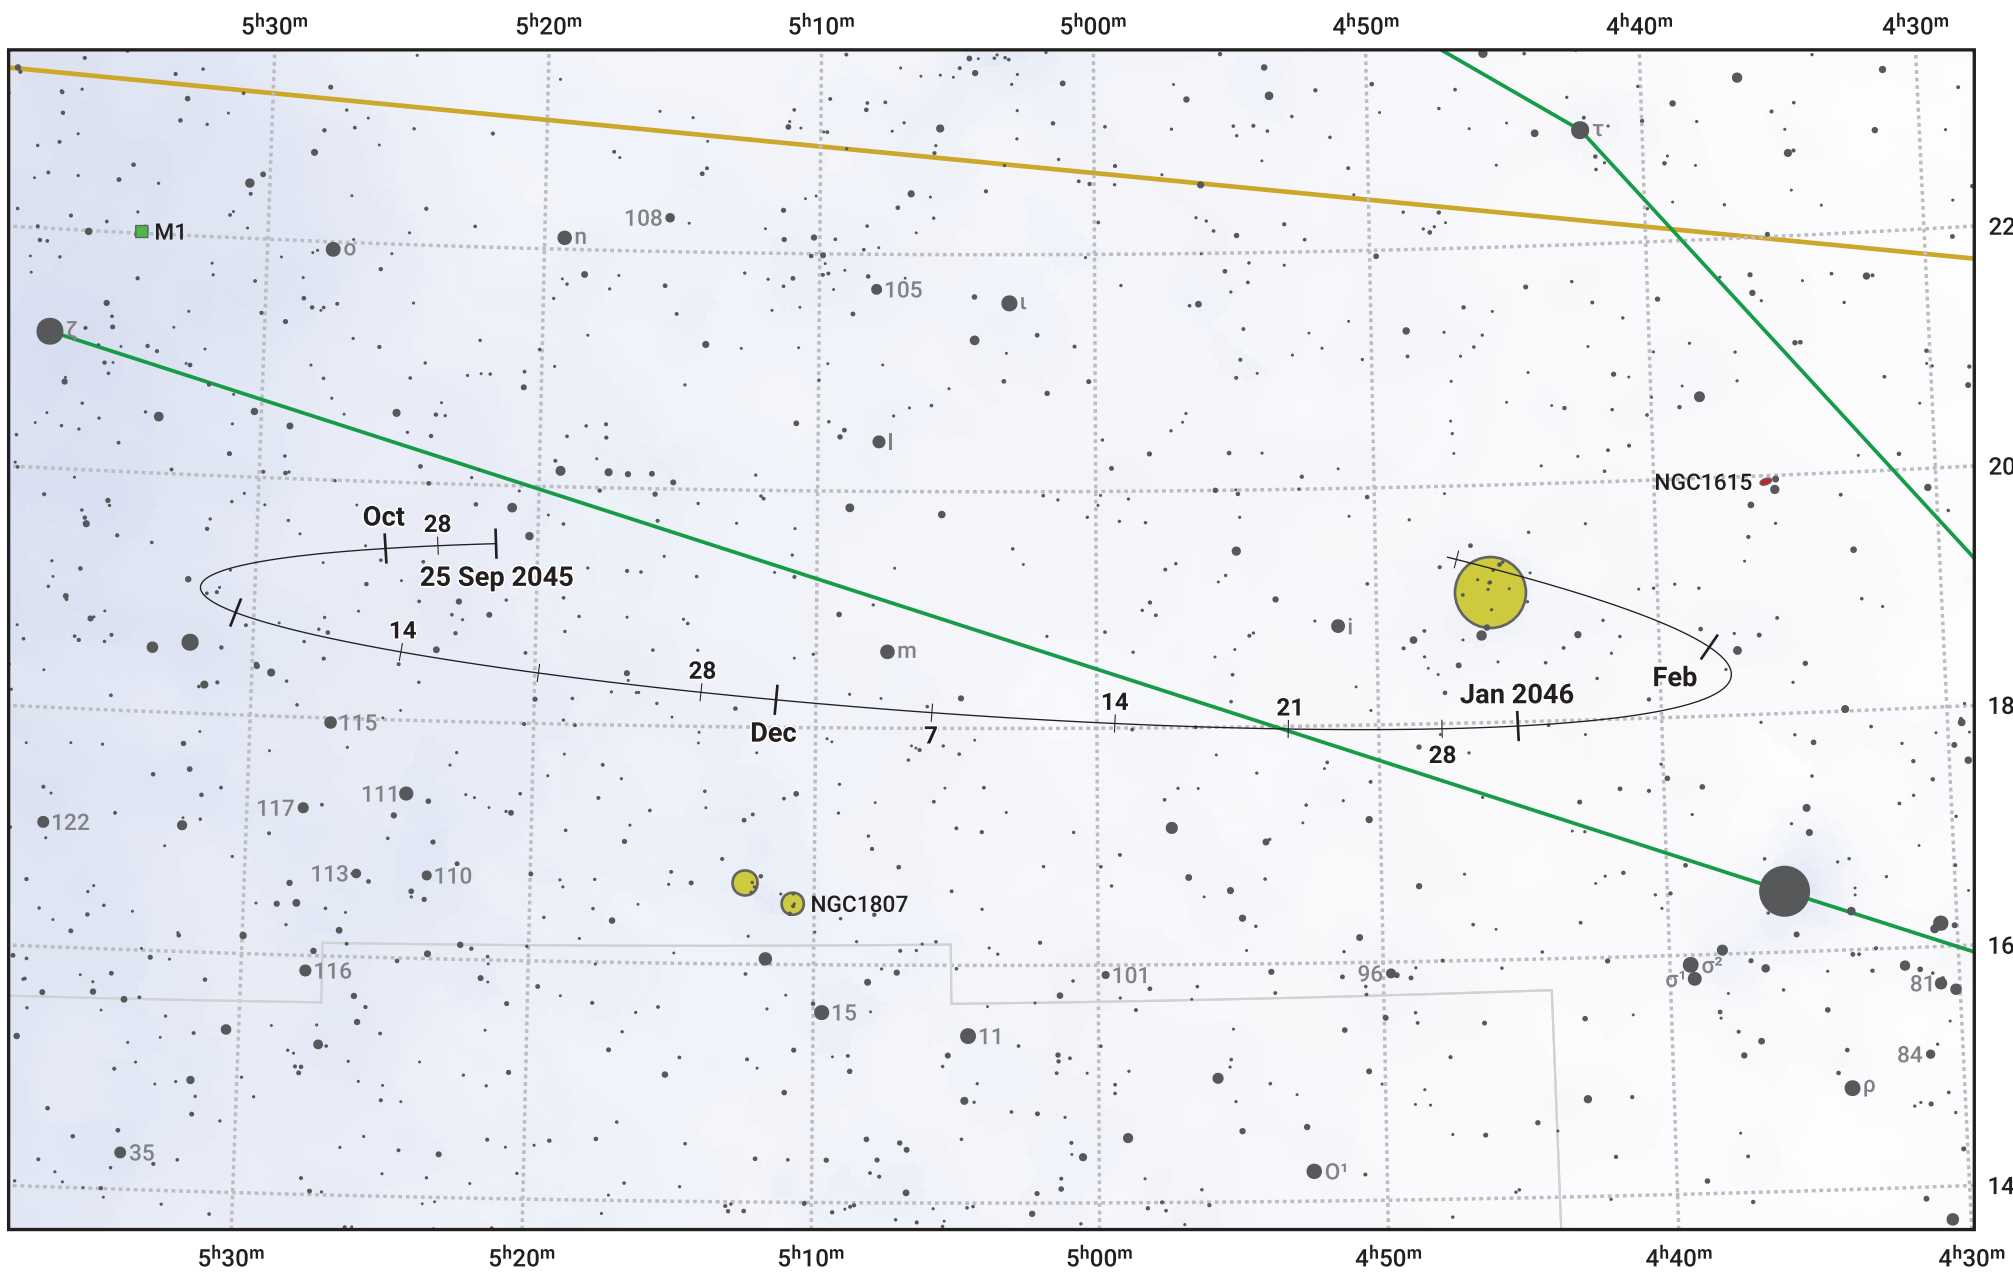

The path of Asteroid 16 Psyche around opposition on 9 Dec 2045

© Dominic Ford 2011–2024. Date markers placed at midnight UTC. Downloaded from <https://in-the-sky.org>

— Ecliptic Plane

- Galaxy
- Bright nebula
- Open cluster
- Globular cluster

Date	Mag
2045 Oct 1	11.0
2045 Nov 1	10.5
2045 Nov 22	10.1
2045 Dec 1	9.8
2046 Jan 1	10.3
2046 Feb 1	11.0
2046 Feb 5	11.1