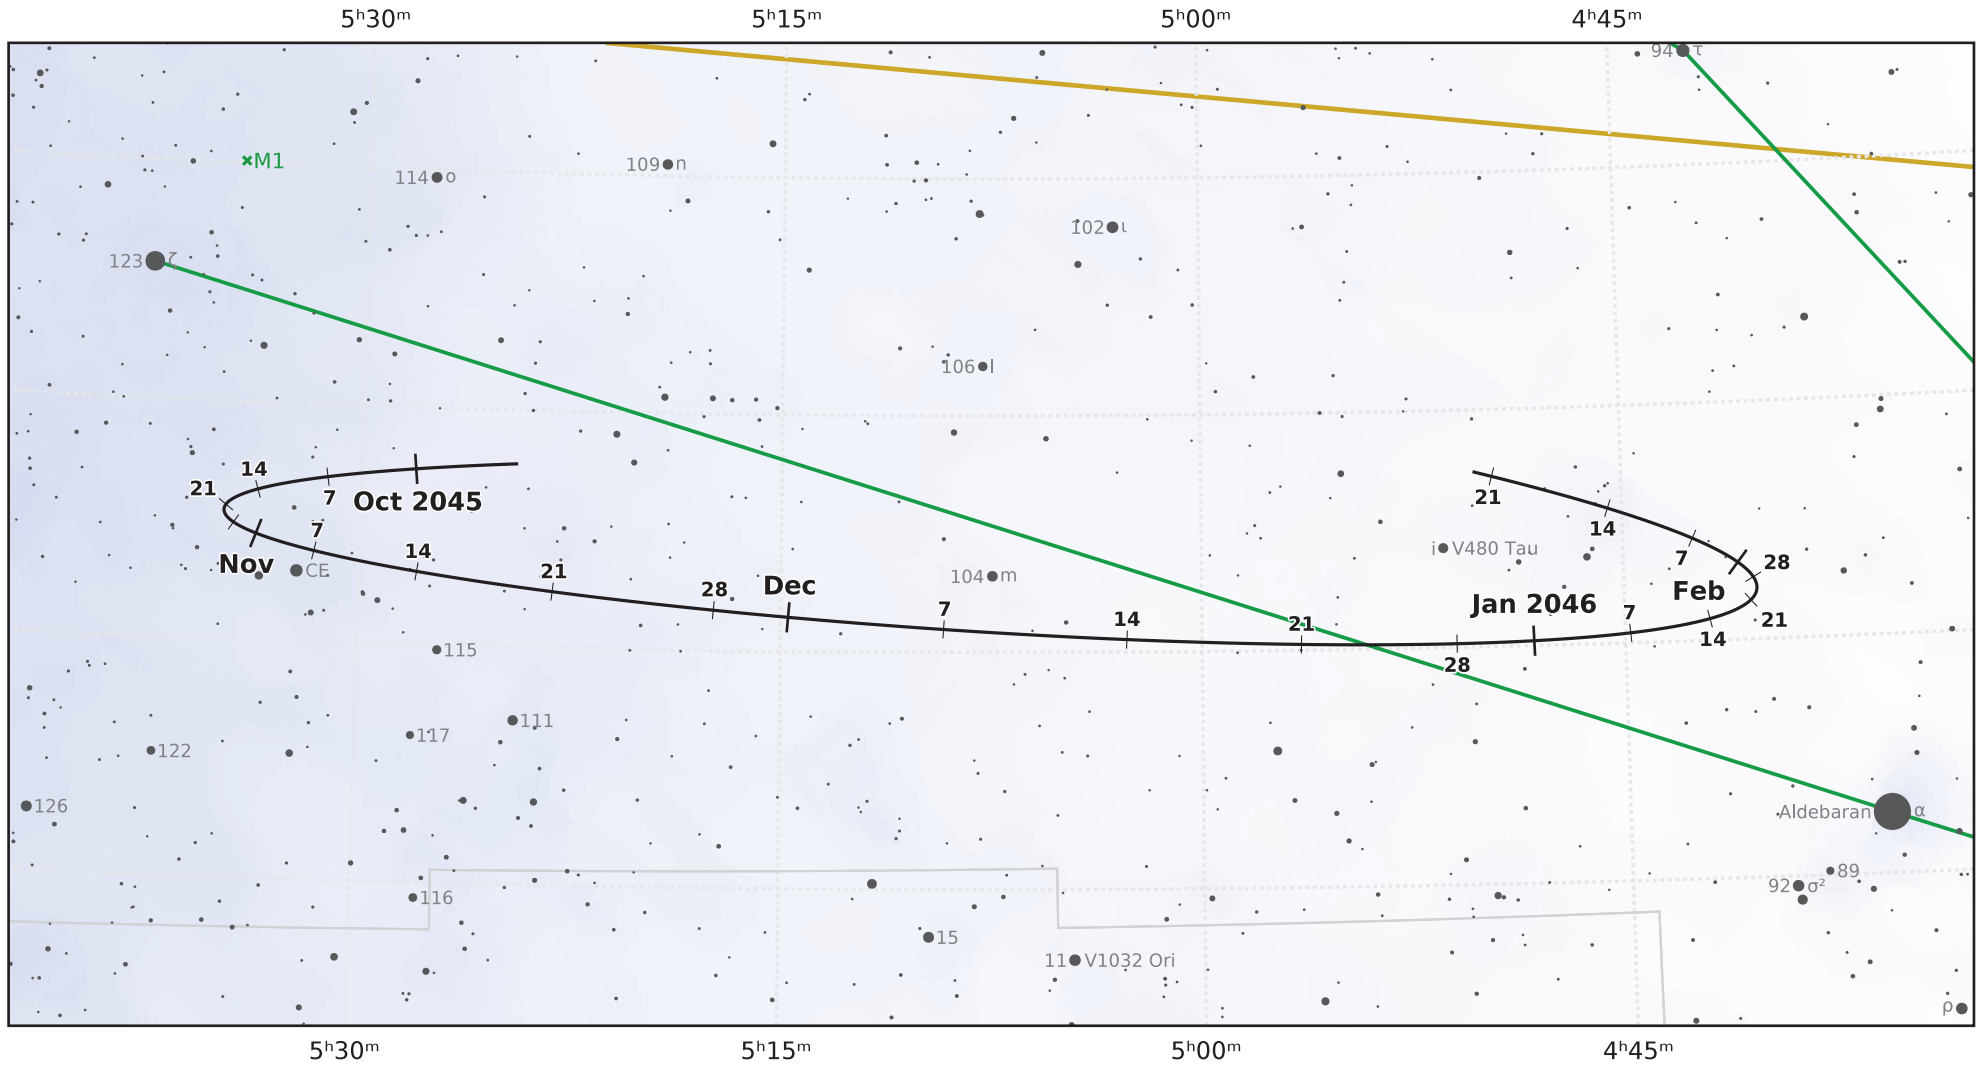

# The path of Asteroid 16 Psyche around opposition on 9 Dec 2045

© Dominic Ford 2011–2021. Downloaded from <https://in-the-sky.org>