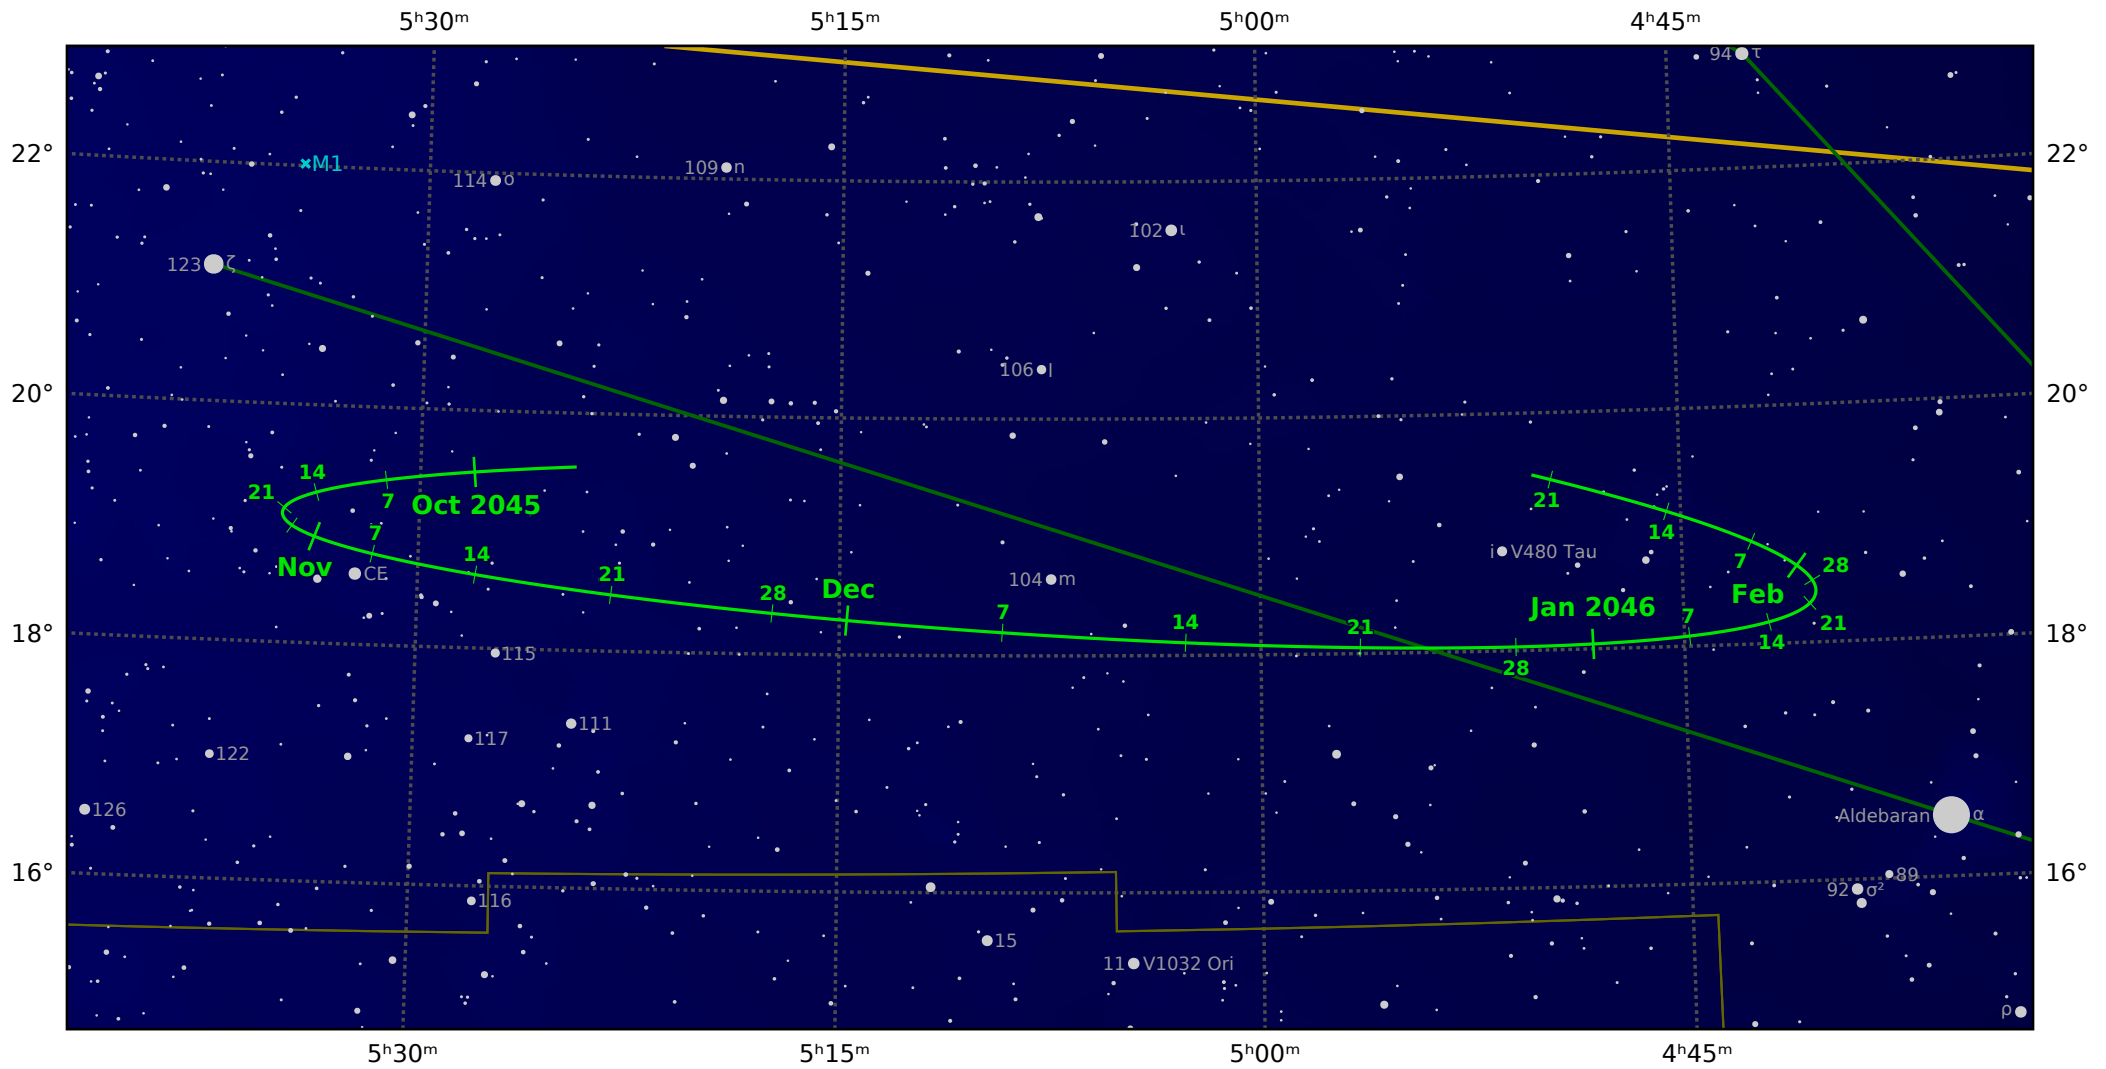

# The path of Asteroid 16 Psyche around opposition on 9 Dec 2045

© Dominic Ford 2011-2021. Downloaded from <https://in-the-sky.org>