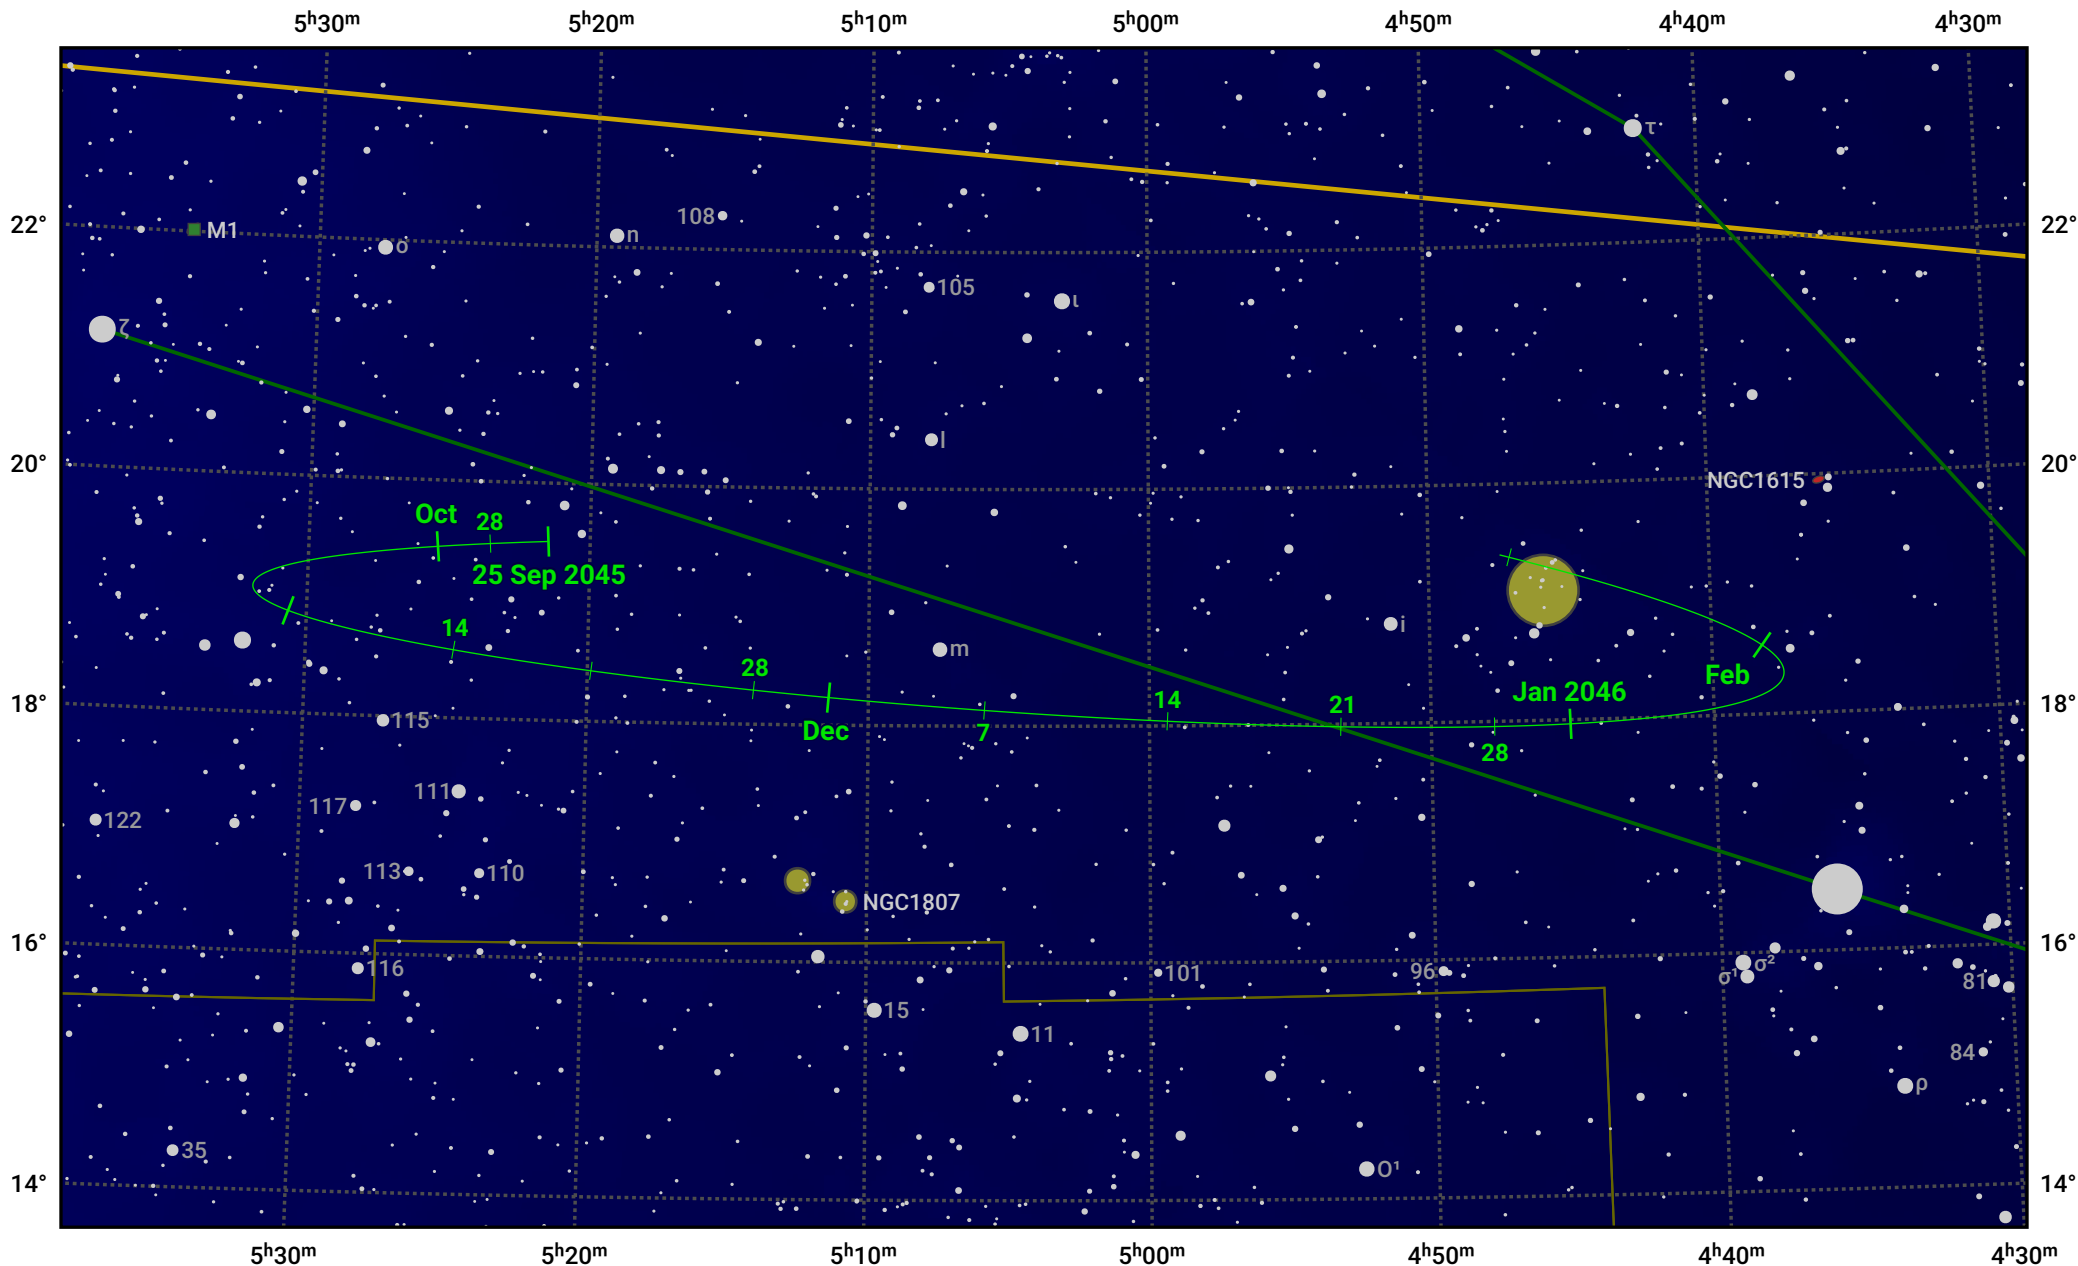

The path of Asteroid 16 Psyche around opposition on 9 Dec 2045

© Dominic Ford 2011–2024. Date markers placed at midnight UTC. Downloaded from <https://in-the-sky.org>

Magnitude scale: 10.0 9.0 8.0 7.0 6.0 5.0 4.0 3.0 2.0 1.0 0.0

— Ecliptic Plane

Galaxy Bright nebula Open cluster Globular cluster

Date	Mag
2045 Oct 1	11.0
2045 Nov 1	10.5
2045 Nov 22	10.1
2045 Dec 1	9.8
2046 Jan 1	10.3
2046 Feb 1	11.0
2046 Feb 5	11.1