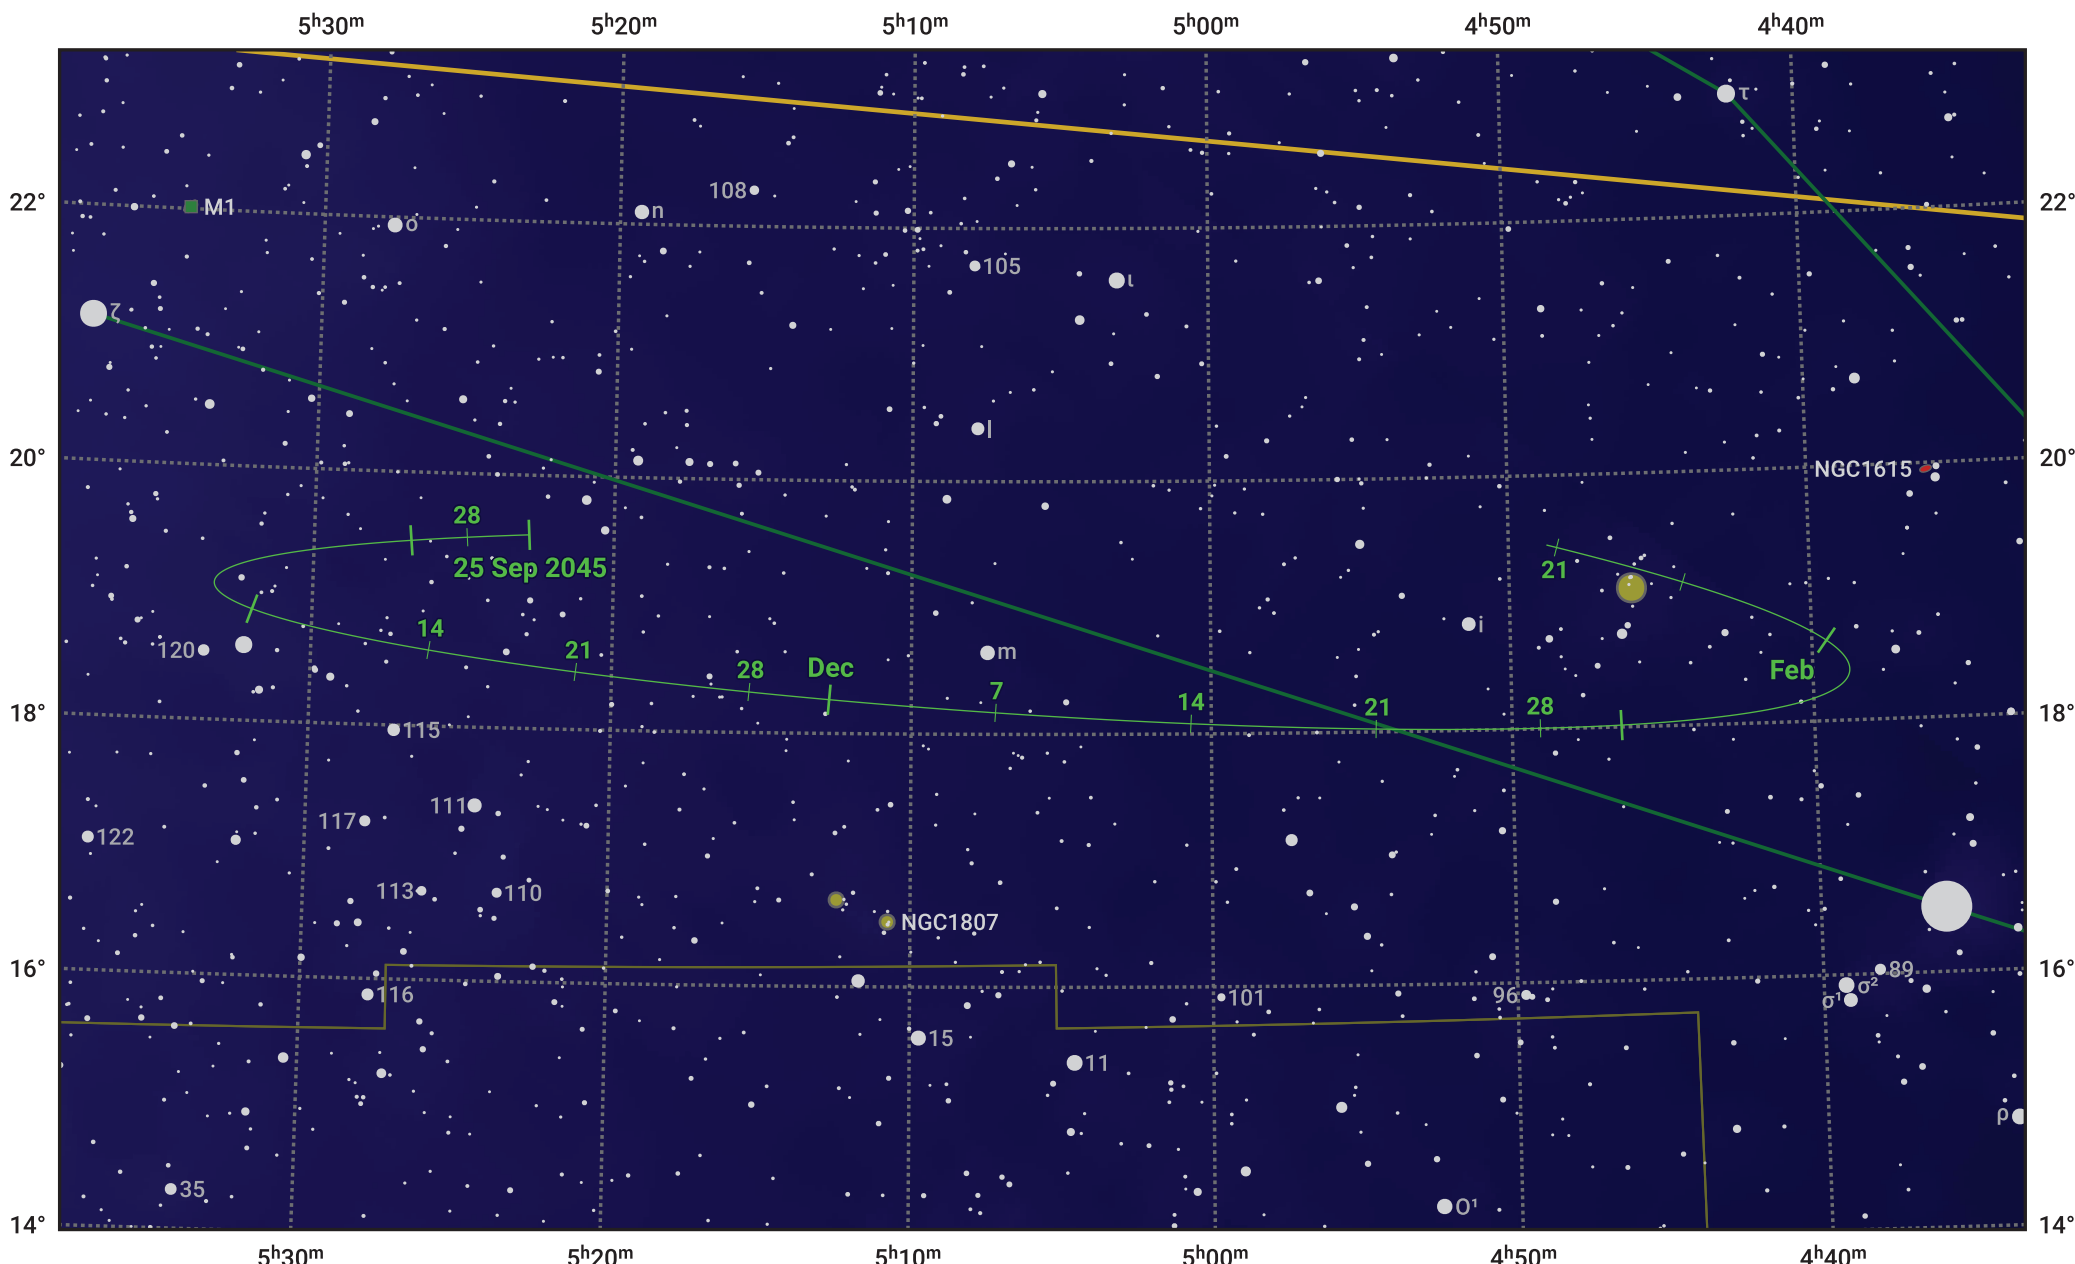

The path of Asteroid 16 Psyche around opposition on 9 Dec 2045

© Dominic Ford 2011–2024. Date markers placed at midnight UTC. Downloaded from <https://in-the-sky.org>

Magnitude scale: 10.0 9.0 8.0 7.0 6.0 5.0 4.0 3.0 2.0 1.0 0.0

— Ecliptic Plane

- Galaxy
- Bright nebula
- Open cluster
- ⊕ Globular cluster

| Date | Mag |
|-------------|------|
| 2045 Oct 1 | 11.0 |
| 2045 Nov 1 | 10.5 |
| 2045 Nov 22 | 10.1 |
| 2045 Dec 1 | 9.9 |
| 2046 Jan 1 | 10.3 |
| 2046 Feb 1 | 11.0 |
| 2046 Feb 5 | 11.1 |