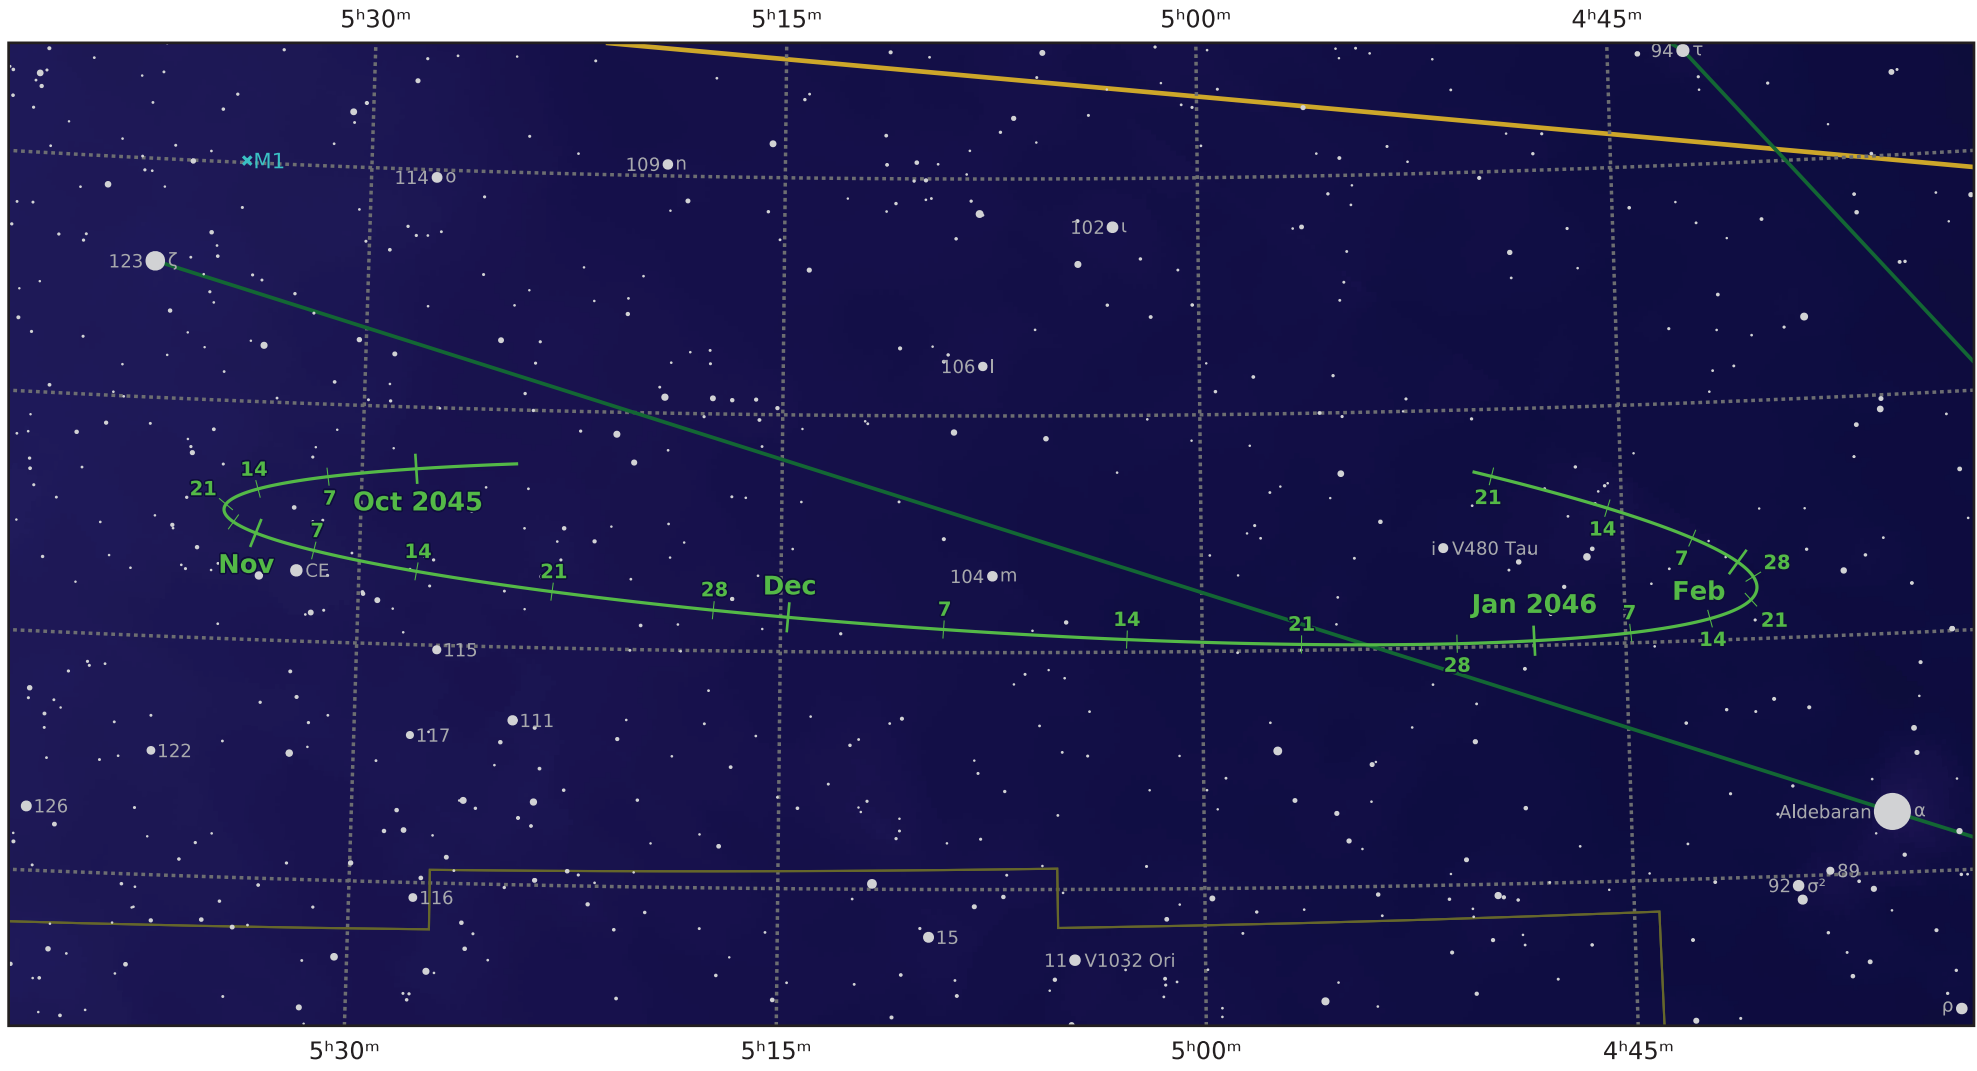

# The path of Asteroid 16 Psyche around opposition on 9 Dec 2045

© Dominic Ford 2011-2021. Downloaded from <https://in-the-sky.org>