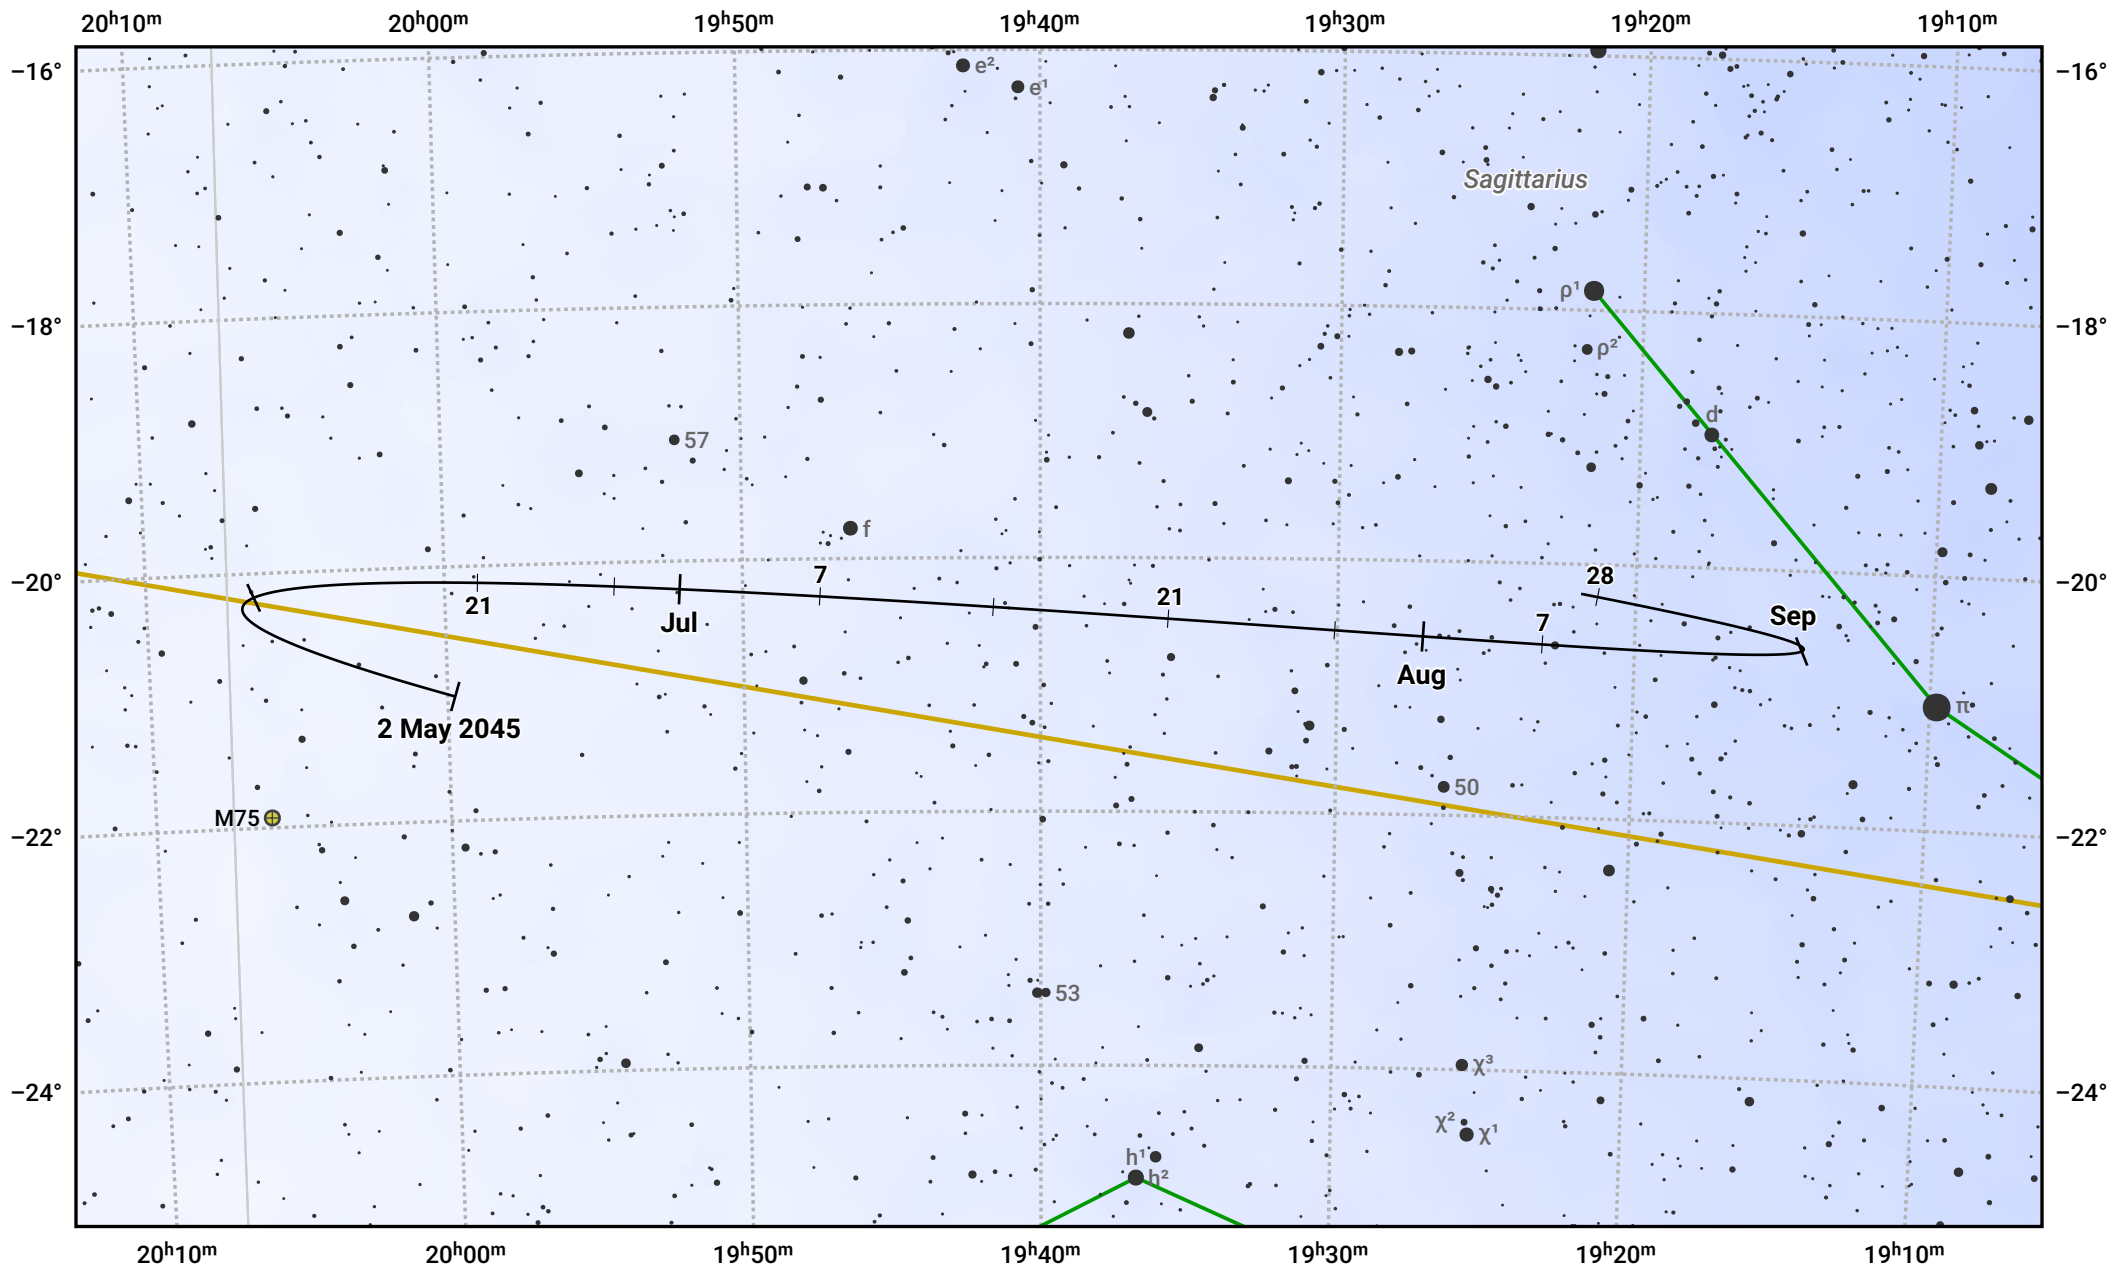

The path of Asteroid 10 Hygiea around opposition on 16 Jul 2045

© Dominic Ford 2011–2024. Date markers placed at midnight UTC. Downloaded from <https://in-the-sky.org>

Magnitude scale: 10.0 9.0 8.0 7.0 6.0 5.0 4.0 3.0 2.0

— Ecliptic Plane

Galaxy Bright nebula Open cluster Globular cluster

Date	Mag
2045 Jun 1	10.4
2045 Jul 1	9.9
2045 Aug 1	9.9
2045 Sep 1	10.6
2045 Sep 16	10.9