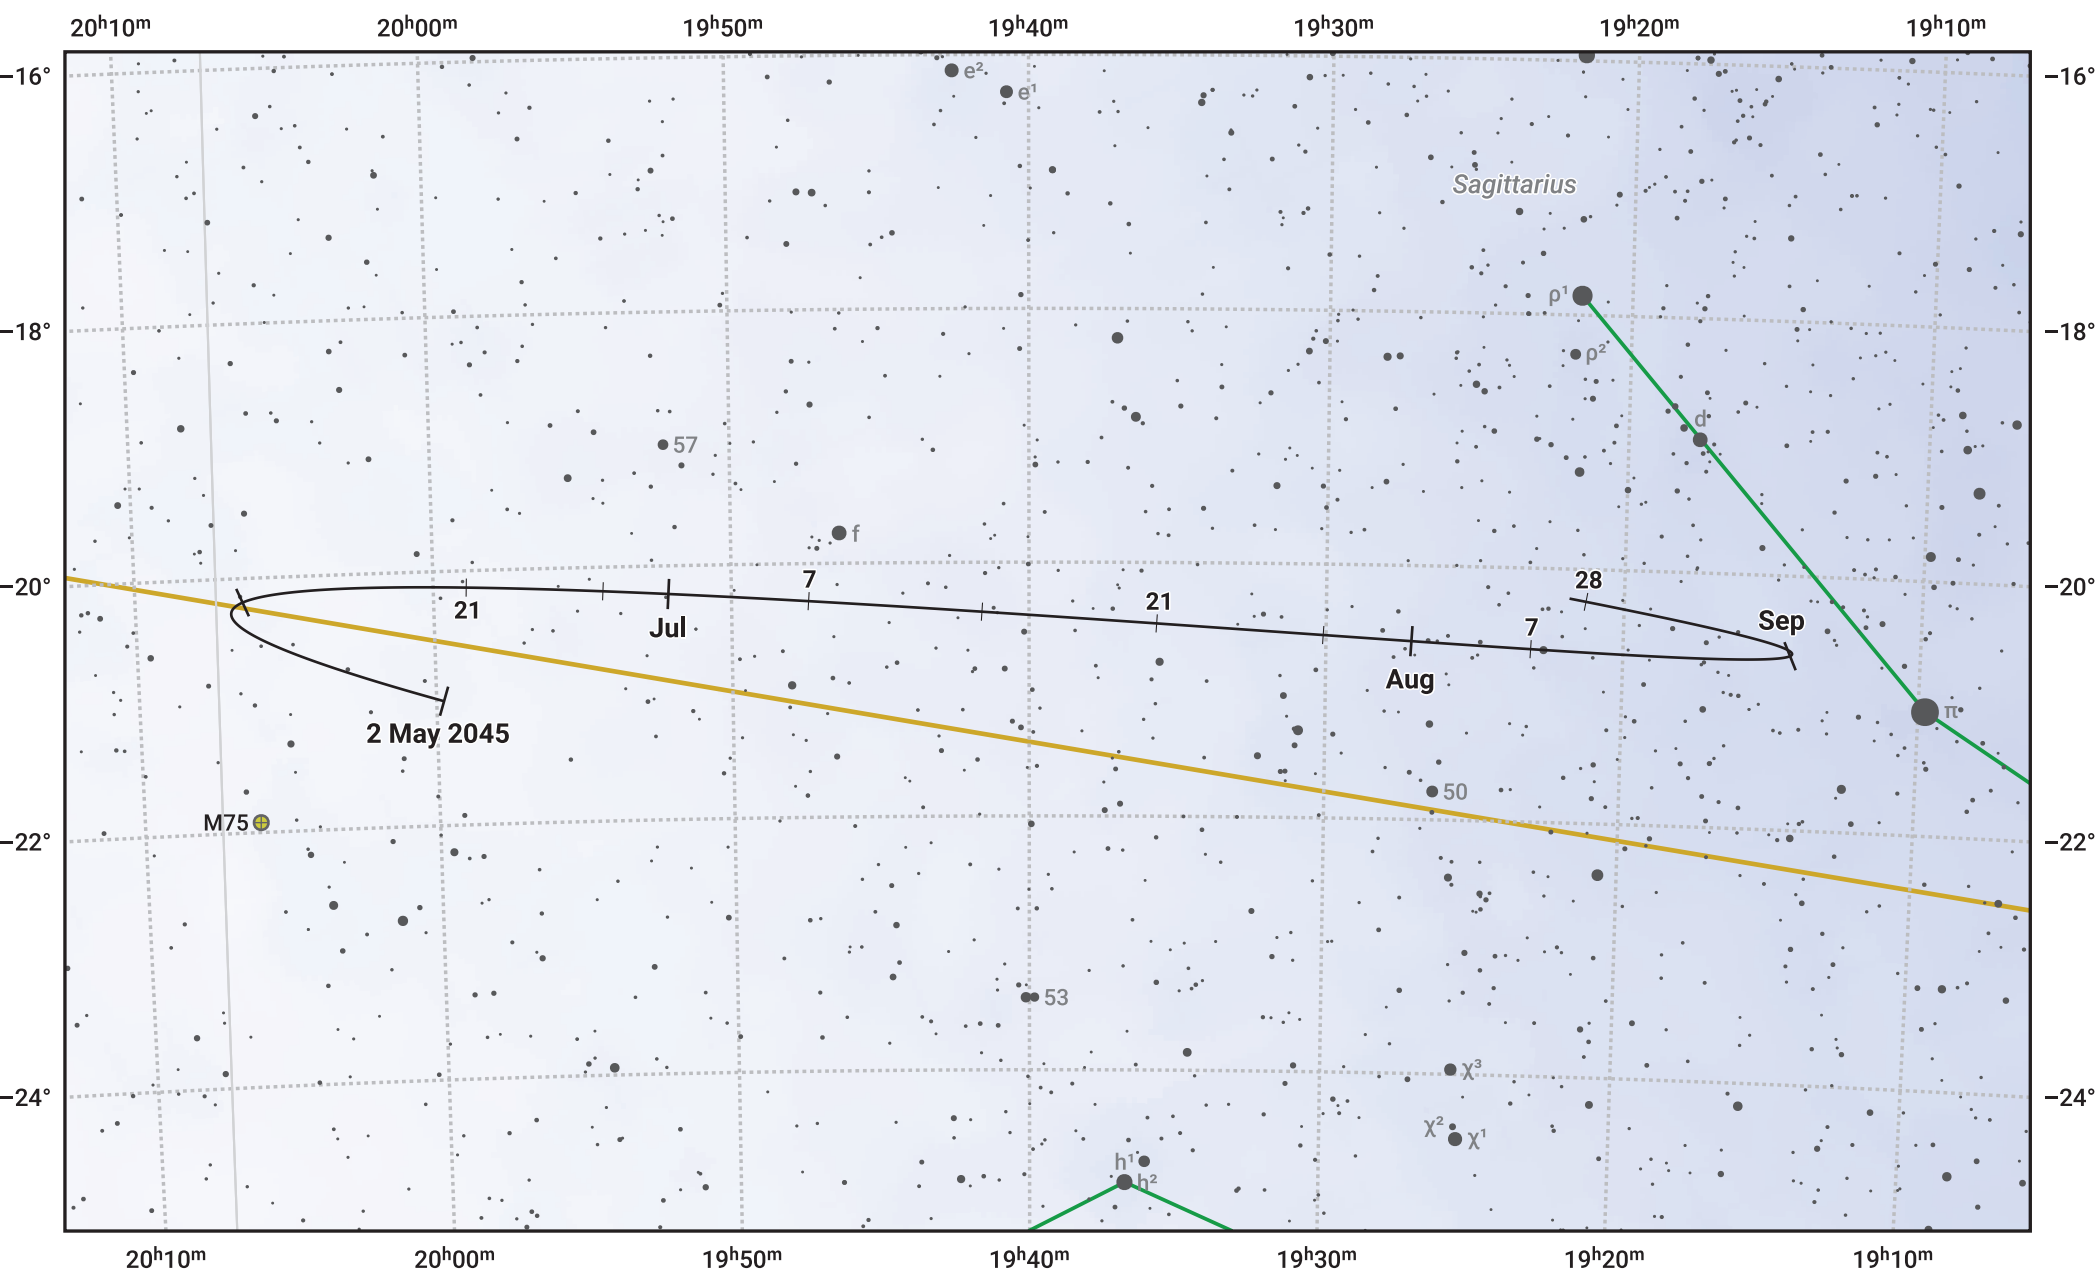

# The path of Asteroid 10 Hygiea around opposition on 16 Jul 2045

© Dominic Ford 2011–2024. Date markers placed at midnight UTC. Downloaded from <https://in-the-sky.org>

Magnitude scale: 10.0 9.0 8.0 7.0 6.0 5.0 4.0 3.0 2.0

— Ecliptic Plane

- Galaxy
- Bright nebula
- Open cluster
- Globular cluster

Date	Mag
2045 Jun 1	10.4
2045 Jul 1	9.9
2045 Aug 1	9.9
2045 Sep 1	10.6
2045 Sep 16	10.9