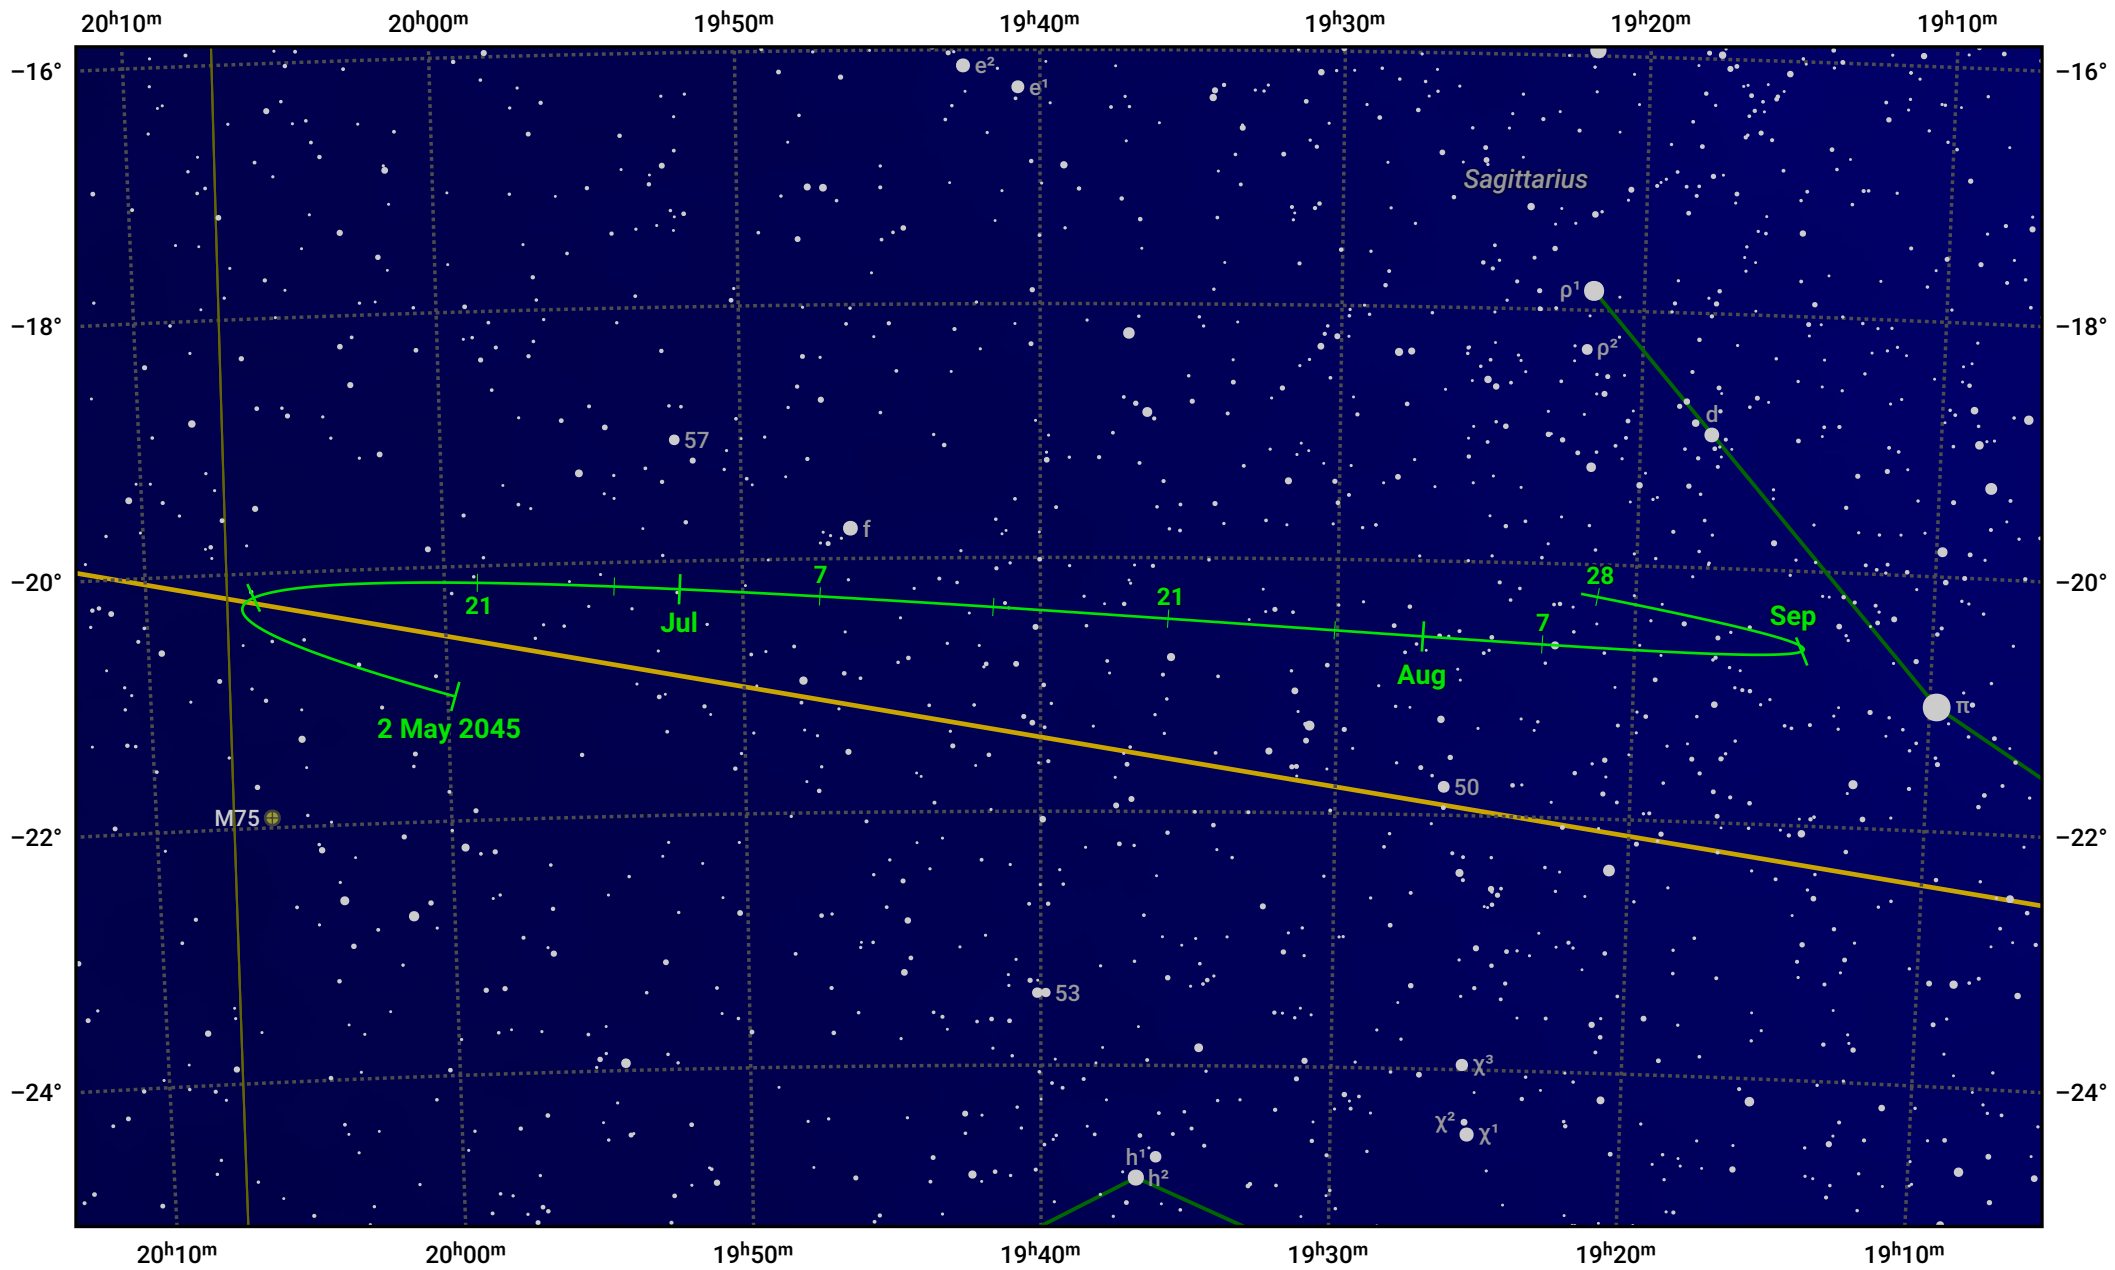

The path of Asteroid 10 Hygiea around opposition on 16 Jul 2045

© Dominic Ford 2011–2024. Date markers placed at midnight UTC. Downloaded from <https://in-the-sky.org>

Magnitude scale: 10.0 9.0 8.0 7.0 6.0 5.0 4.0 3.0 2.0

Ecliptic Plane

- Galaxy
- Bright nebula
- Open cluster
- ⊕ Globular cluster

Date	Mag
2045 Jun 1	10.4
2045 Jul 1	9.9
2045 Aug 1	9.9
2045 Sep 1	10.6
2045 Sep 16	10.9