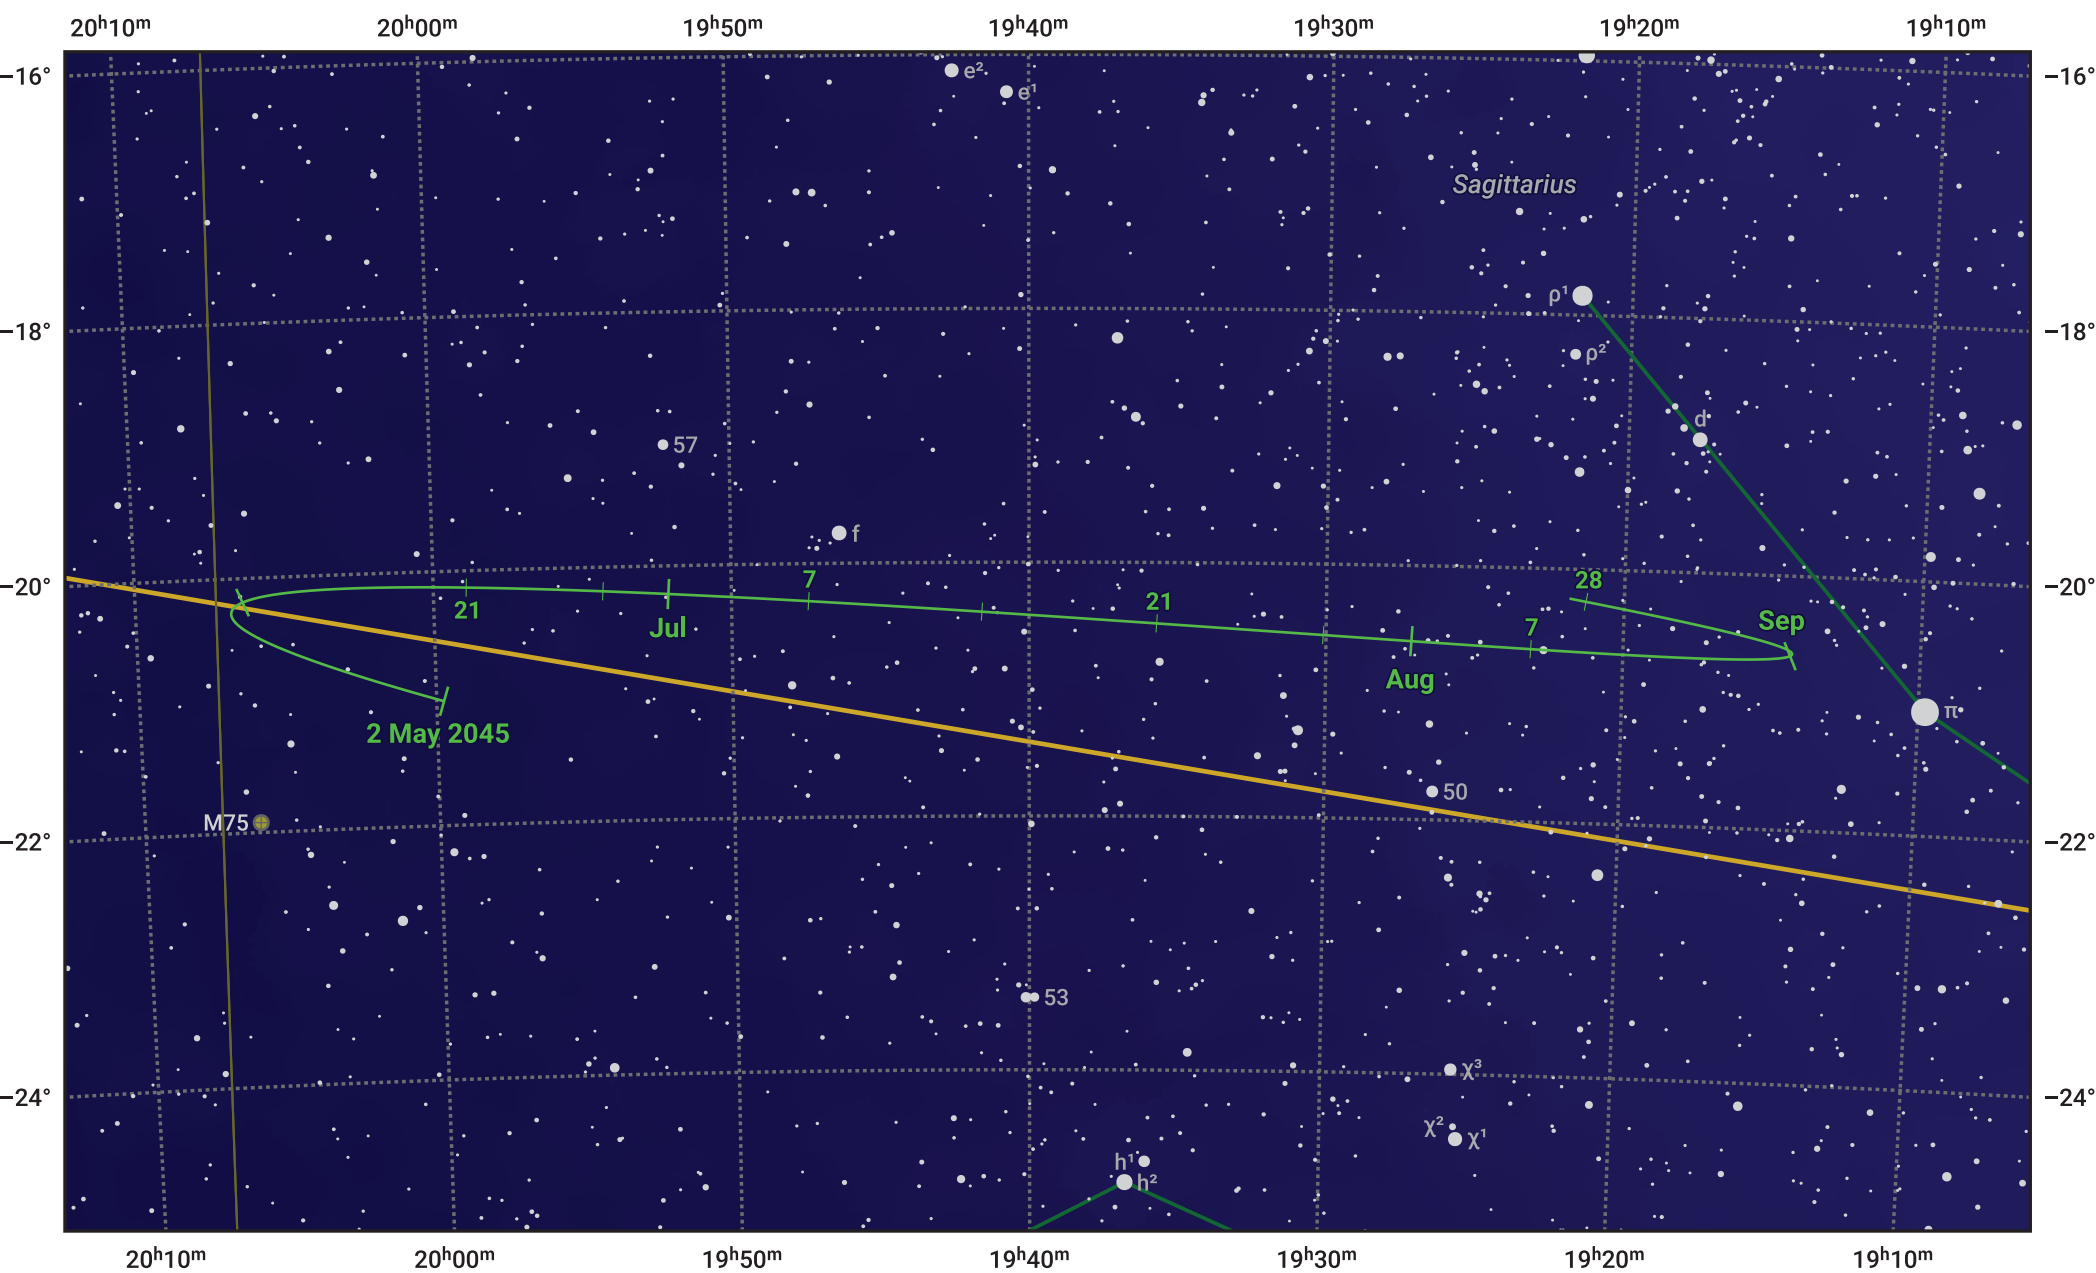

# The path of Asteroid 10 Hygiea around opposition on 16 Jul 2045

© Dominic Ford 2011–2024. Date markers placed at midnight UTC. Downloaded from <https://in-the-sky.org>

Magnitude scale: 10.0 9.0 8.0 7.0 6.0 5.0 4.0 3.0 2.0

— Ecliptic Plane

- Galaxy
- Bright nebula
- Open cluster
- ⊕ Globular cluster

Date	Mag
2025 Jun 1	10.4
2025 Jul 1	9.9
2025 Aug 1	9.9
2025 Sep 1	10.6
2025 Sep 16	10.9