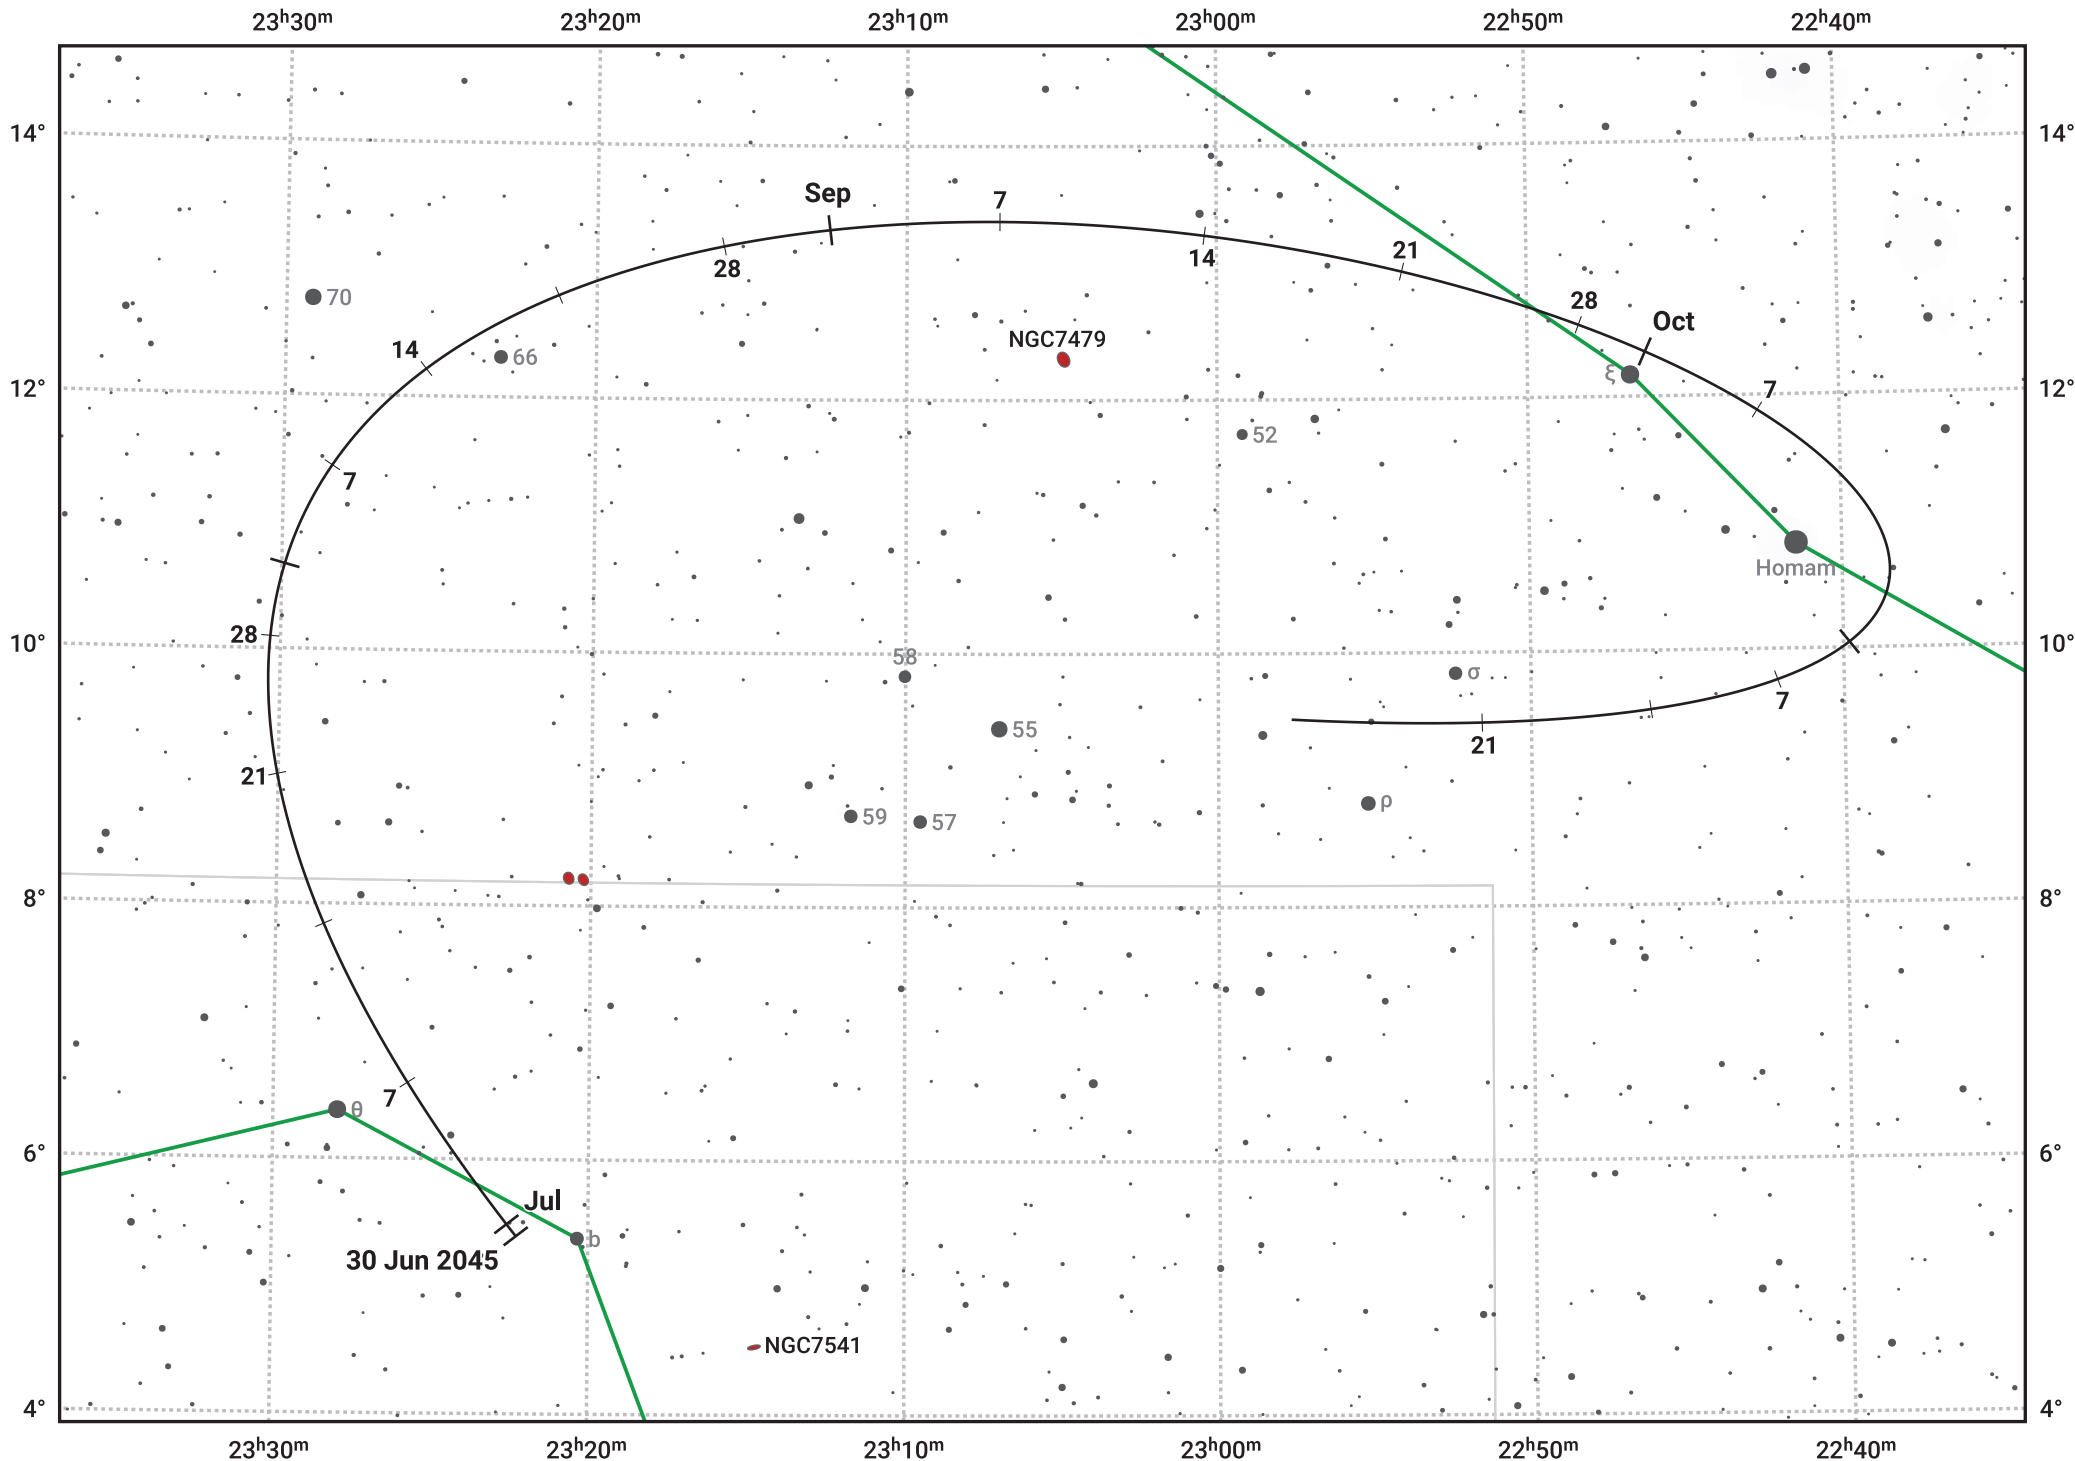

The path of Asteroid 15 Eunomia around opposition on 13 Sep 2045

© Dominic Ford 2011–2024. Date markers placed at midnight UTC. Downloaded from <https://in-the-sky.org>

Magnitude scale: • 10.0 • 9.0 • 8.0 • 7.0 • 6.0 • 5.0 • 4.0 • 3.0

— Ecliptic Plane

● Galaxy
 ■ Bright nebula
 ● Open cluster
 ⊕ Globular cluster

Date	Mag	Phase
2045 Jul 1	9.8	95%
2045 Aug 1	9.1	97%
2045 Aug 15	8.8	98%
2045 Sep 1	8.4	99%
2045 Oct 1	8.4	99%
2045 Nov 1	9.0	96%