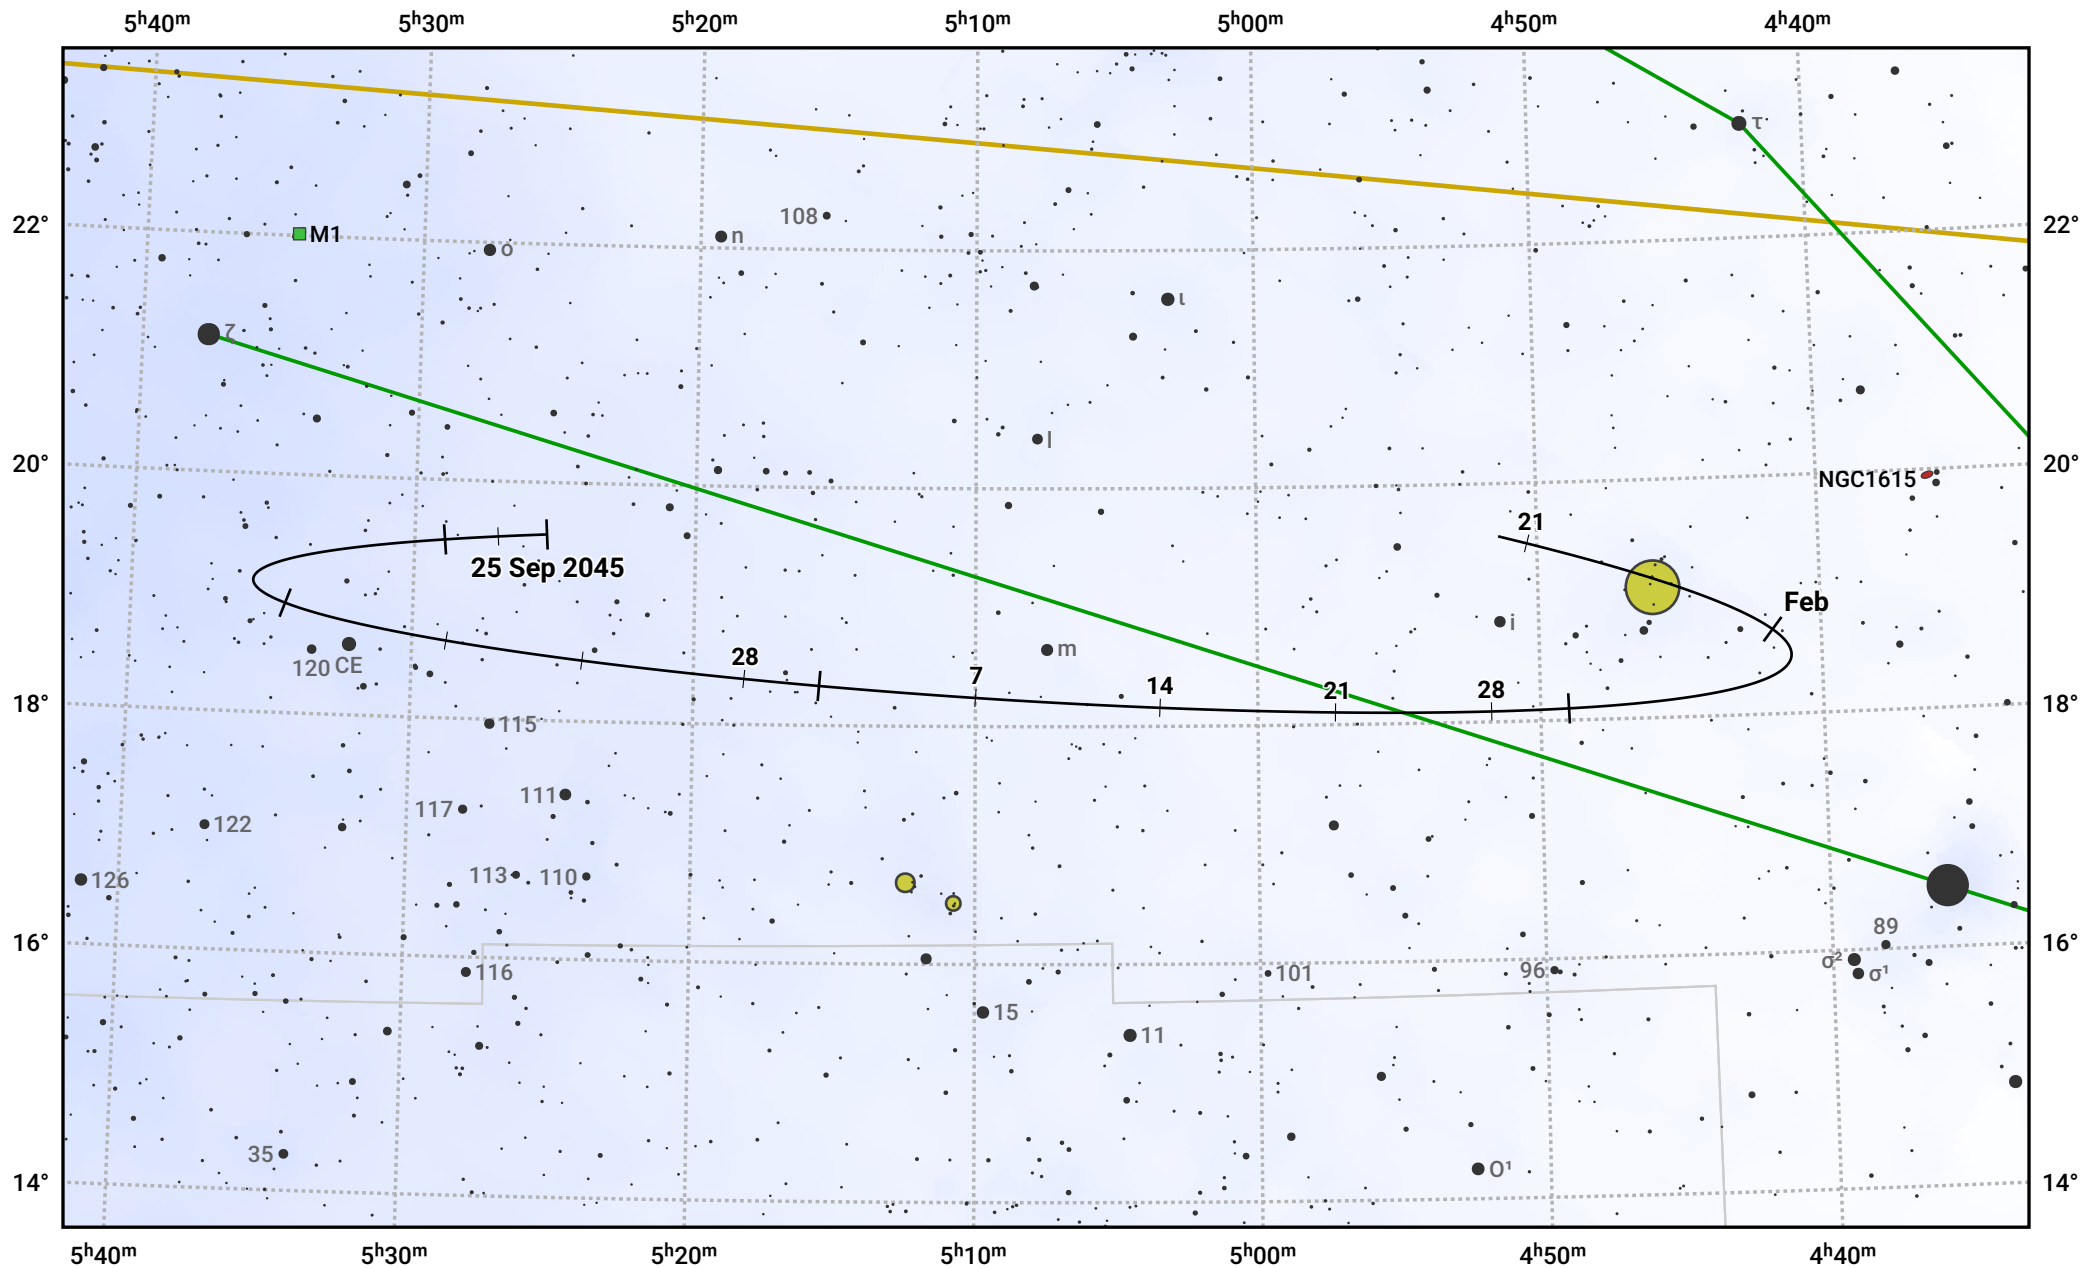

# The path of Asteroid 16 Psyche around opposition on 9 Dec 2045

© Dominic Ford 2011–2024. Date markers placed at midnight UTC. Downloaded from <https://in-the-sky.org>

Magnitude scale: 10.0 9.0 8.0 7.0 6.0 5.0 4.0 3.0 2.0 1.0 0.0

— Ecliptic Plane

Galaxy    Bright nebula    Open cluster    Globular cluster

Date	Mag
2045 Oct 1	11.0
2045 Nov 1	10.5
2045 Nov 22	10.1
2045 Dec 1	9.9
2046 Jan 1	10.3
2046 Feb 1	11.0
2046 Feb 6	11.1