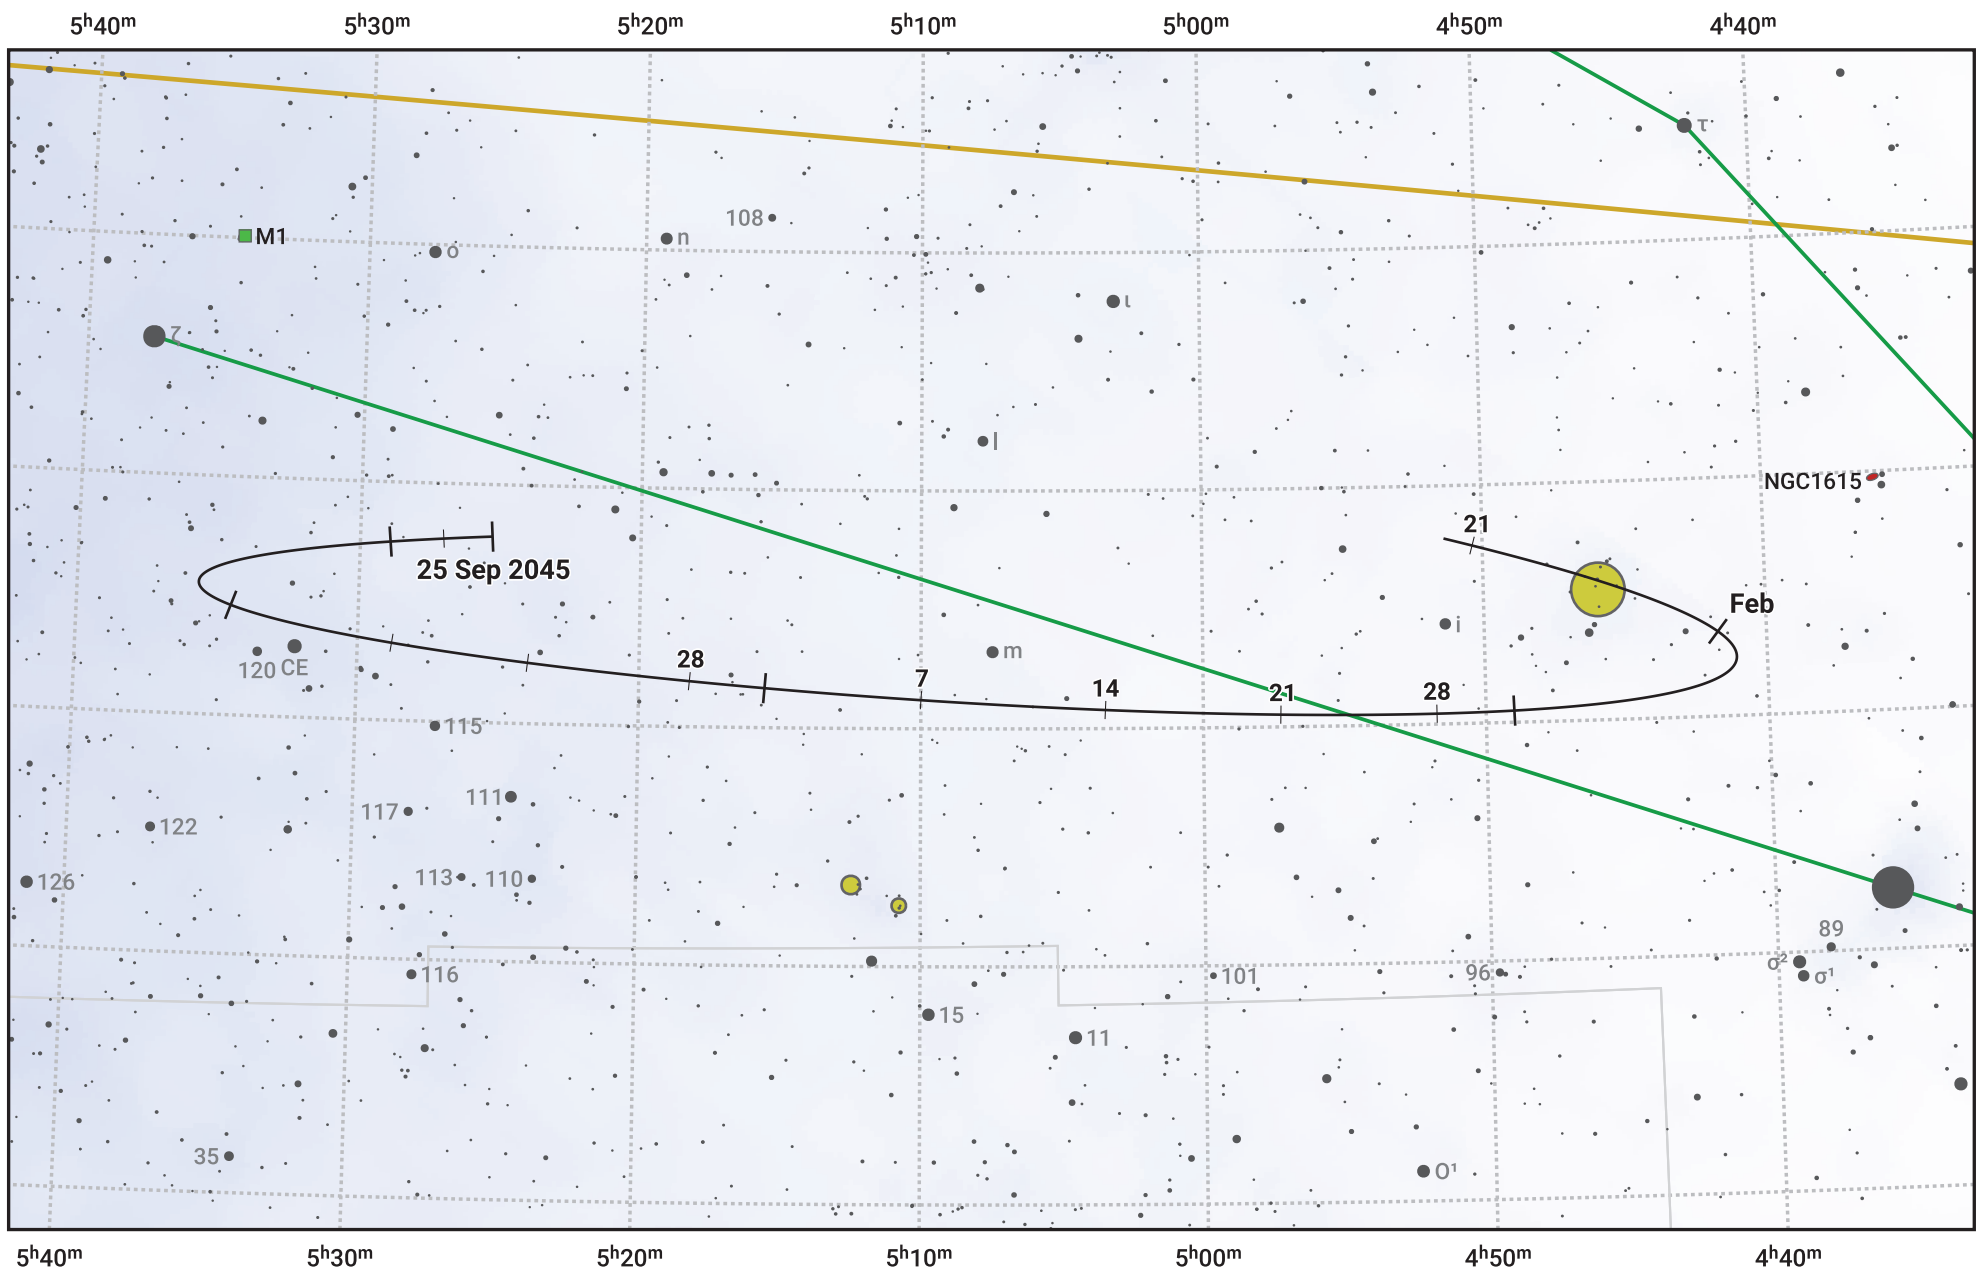

The path of Asteroid 16 Psyche around opposition on 9 Dec 2045

© Dominic Ford 2011–2024. Date markers placed at midnight UTC. Downloaded from <https://in-the-sky.org>

Magnitude scale: 10.0 9.0 8.0 7.0 6.0 5.0 4.0 3.0 2.0 1.0 0.0

— Ecliptic Plane

- Galaxy
- Bright nebula
- Open cluster
- ⊕ Globular cluster

Date	Mag
2045 Oct 1	11.0
2045 Nov 1	10.5
2045 Nov 22	10.1
2045 Dec 1	9.9
2046 Jan 1	10.3
2046 Feb 1	11.0
2046 Feb 6	11.1