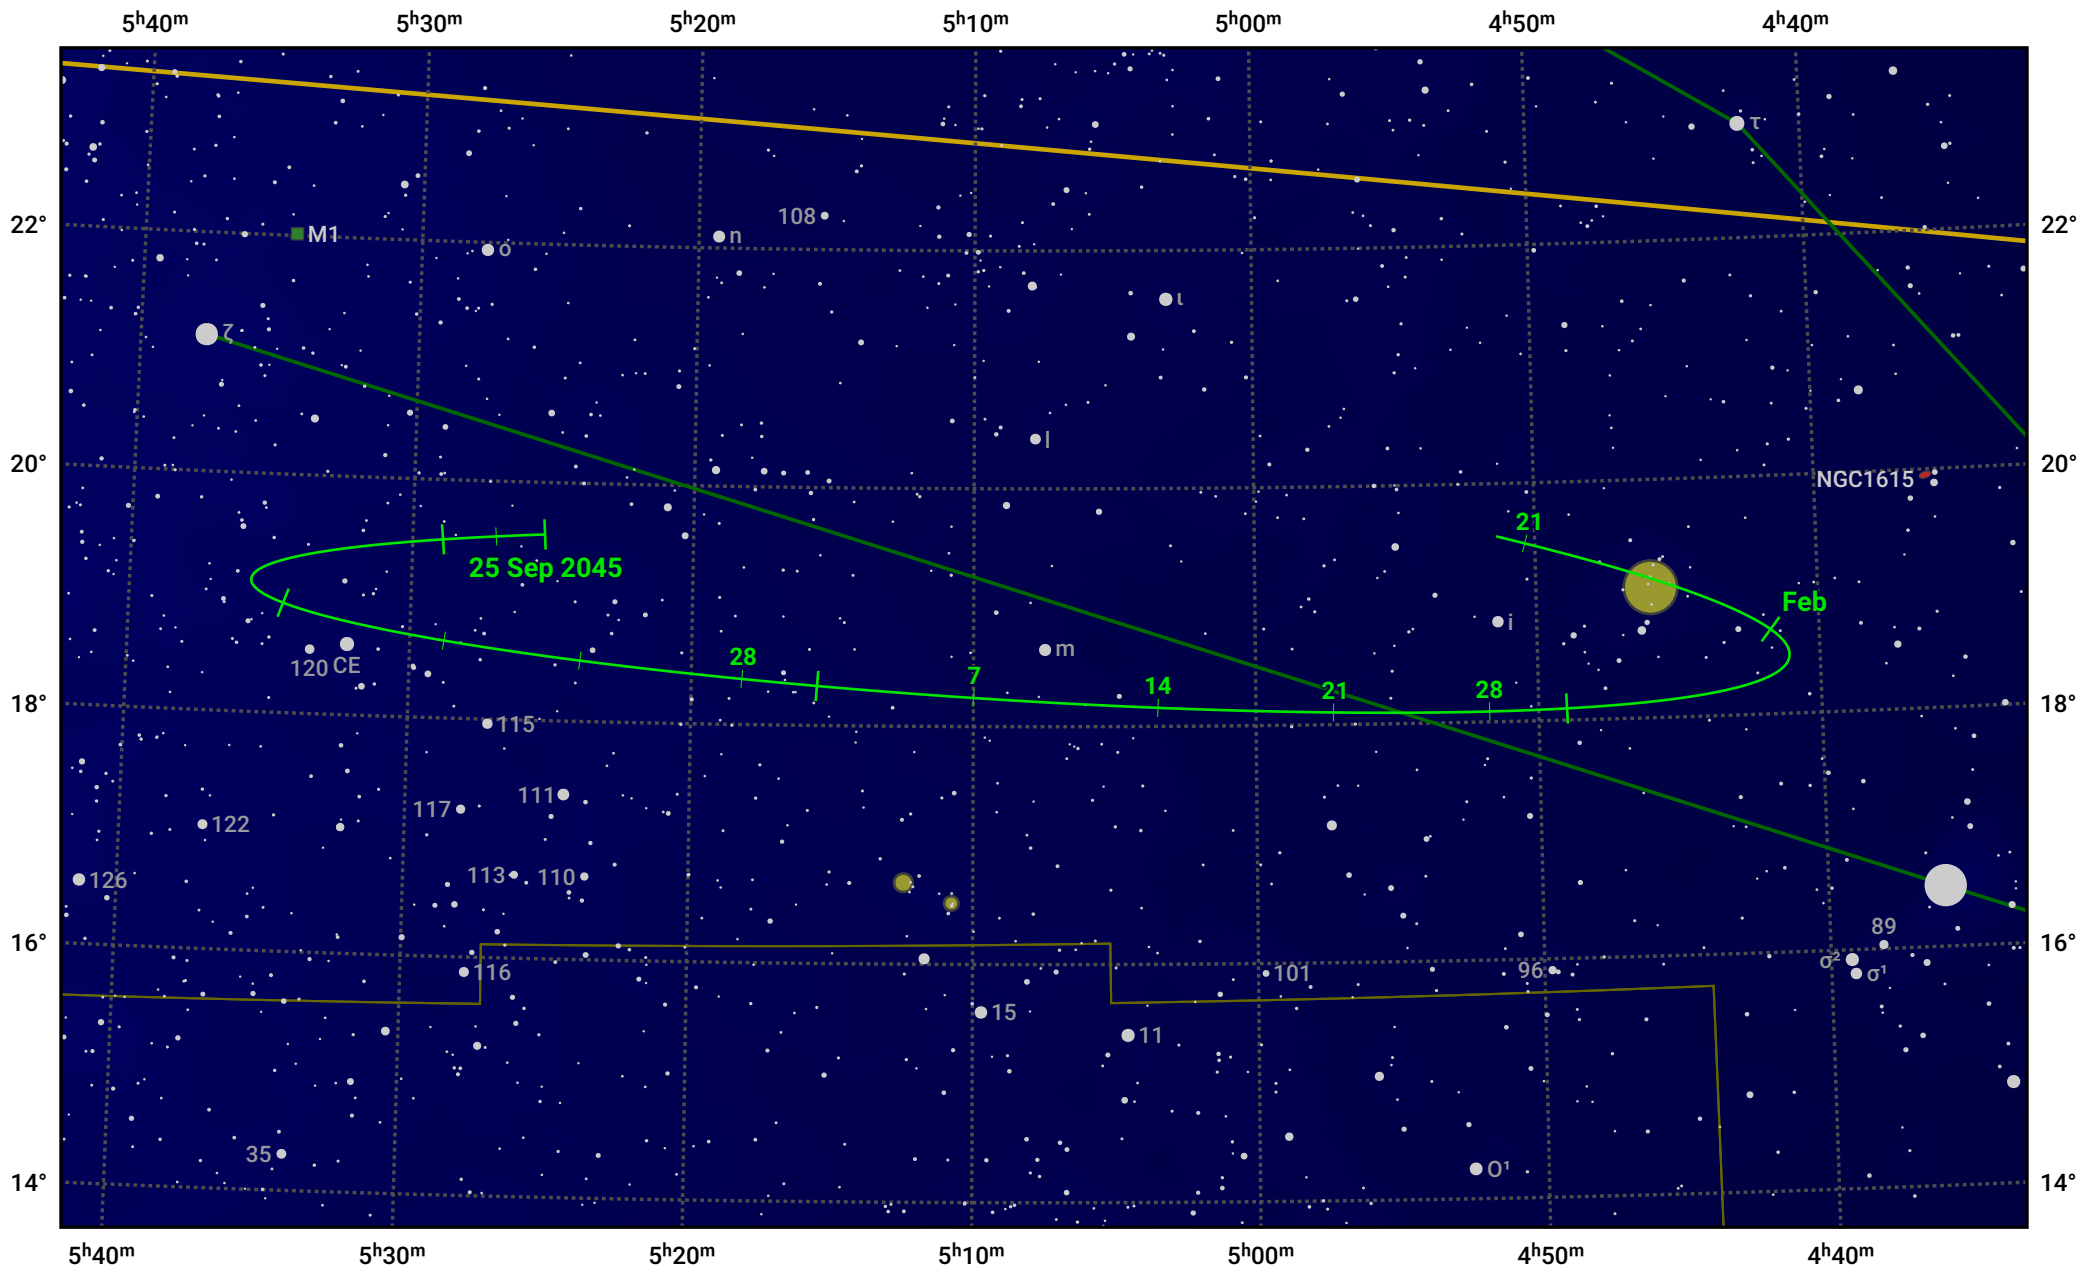

The path of Asteroid 16 Psyche around opposition on 9 Dec 2045

© Dominic Ford 2011–2024. Date markers placed at midnight UTC. Downloaded from <https://in-the-sky.org>

Magnitude scale: 10.0 9.0 8.0 7.0 6.0 5.0 4.0 3.0 2.0 1.0 0.0

— Ecliptic Plane

- Galaxy
- Bright nebula
- Open cluster
- ⊕ Globular cluster

| Date | Mag |
|-------------|------|
| 2045 Oct 1 | 11.0 |
| 2045 Nov 1 | 10.5 |
| 2045 Nov 22 | 10.1 |
| 2045 Dec 1 | 9.9 |
| 2046 Jan 1 | 10.3 |
| 2046 Feb 1 | 11.0 |
| 2046 Feb 6 | 11.1 |