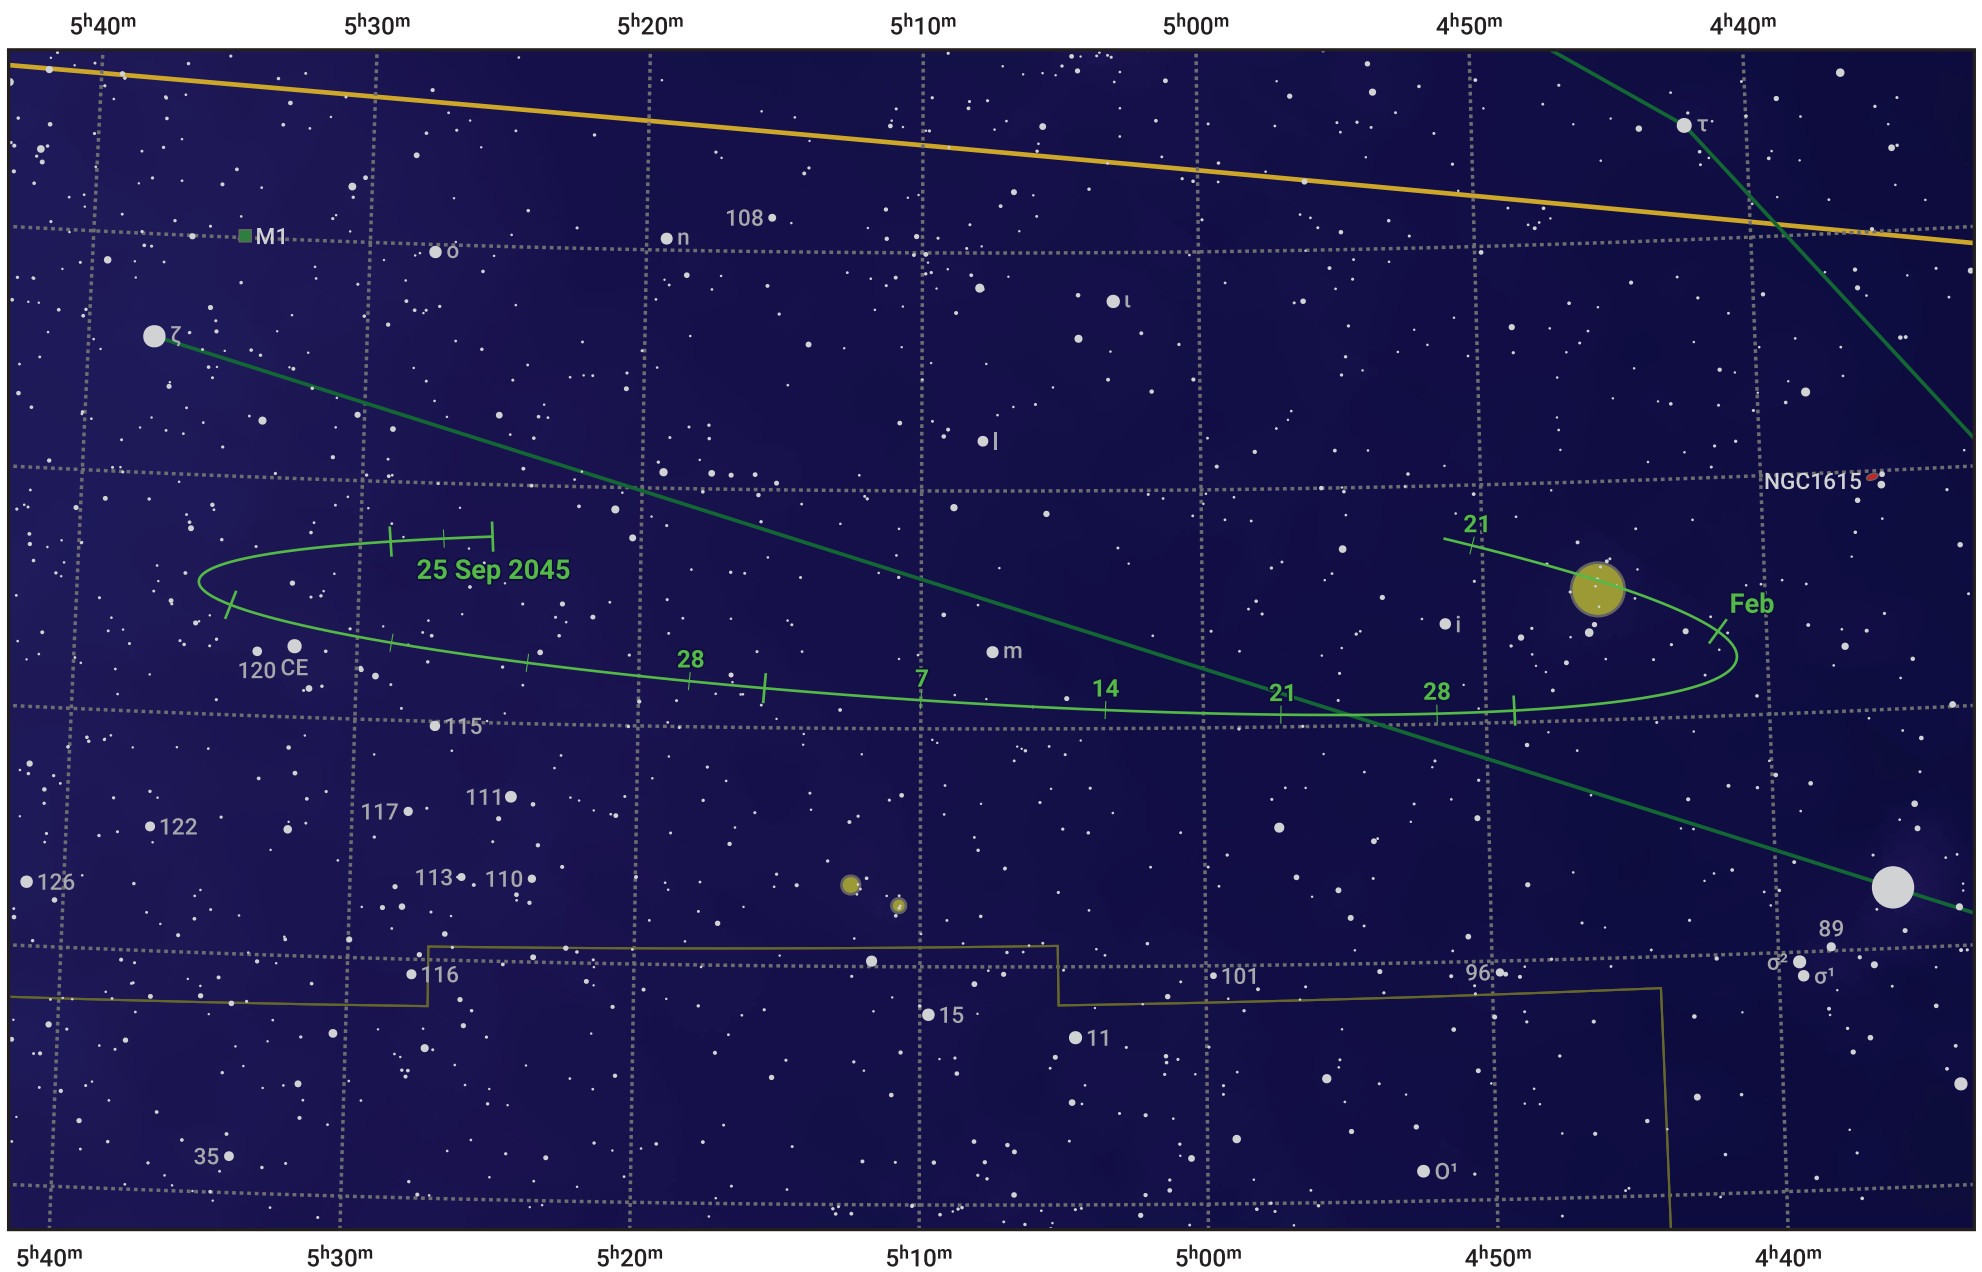

The path of Asteroid 16 Psyche around opposition on 9 Dec 2045

© Dominic Ford 2011–2024. Date markers placed at midnight UTC. Downloaded from <https://in-the-sky.org>

Magnitude scale: 10.0 9.0 8.0 7.0 6.0 5.0 4.0 3.0 2.0 1.0 0.0

— Ecliptic Plane

- Galaxy
- Bright nebula
- Open cluster
- ⊕ Globular cluster

Date	Mag
2045 Oct 1	11.0
2045 Nov 1	10.5
2045 Nov 22	10.1
2045 Dec 1	9.9
2046 Jan 1	10.3
2046 Feb 1	11.0
2046 Feb 6	11.1