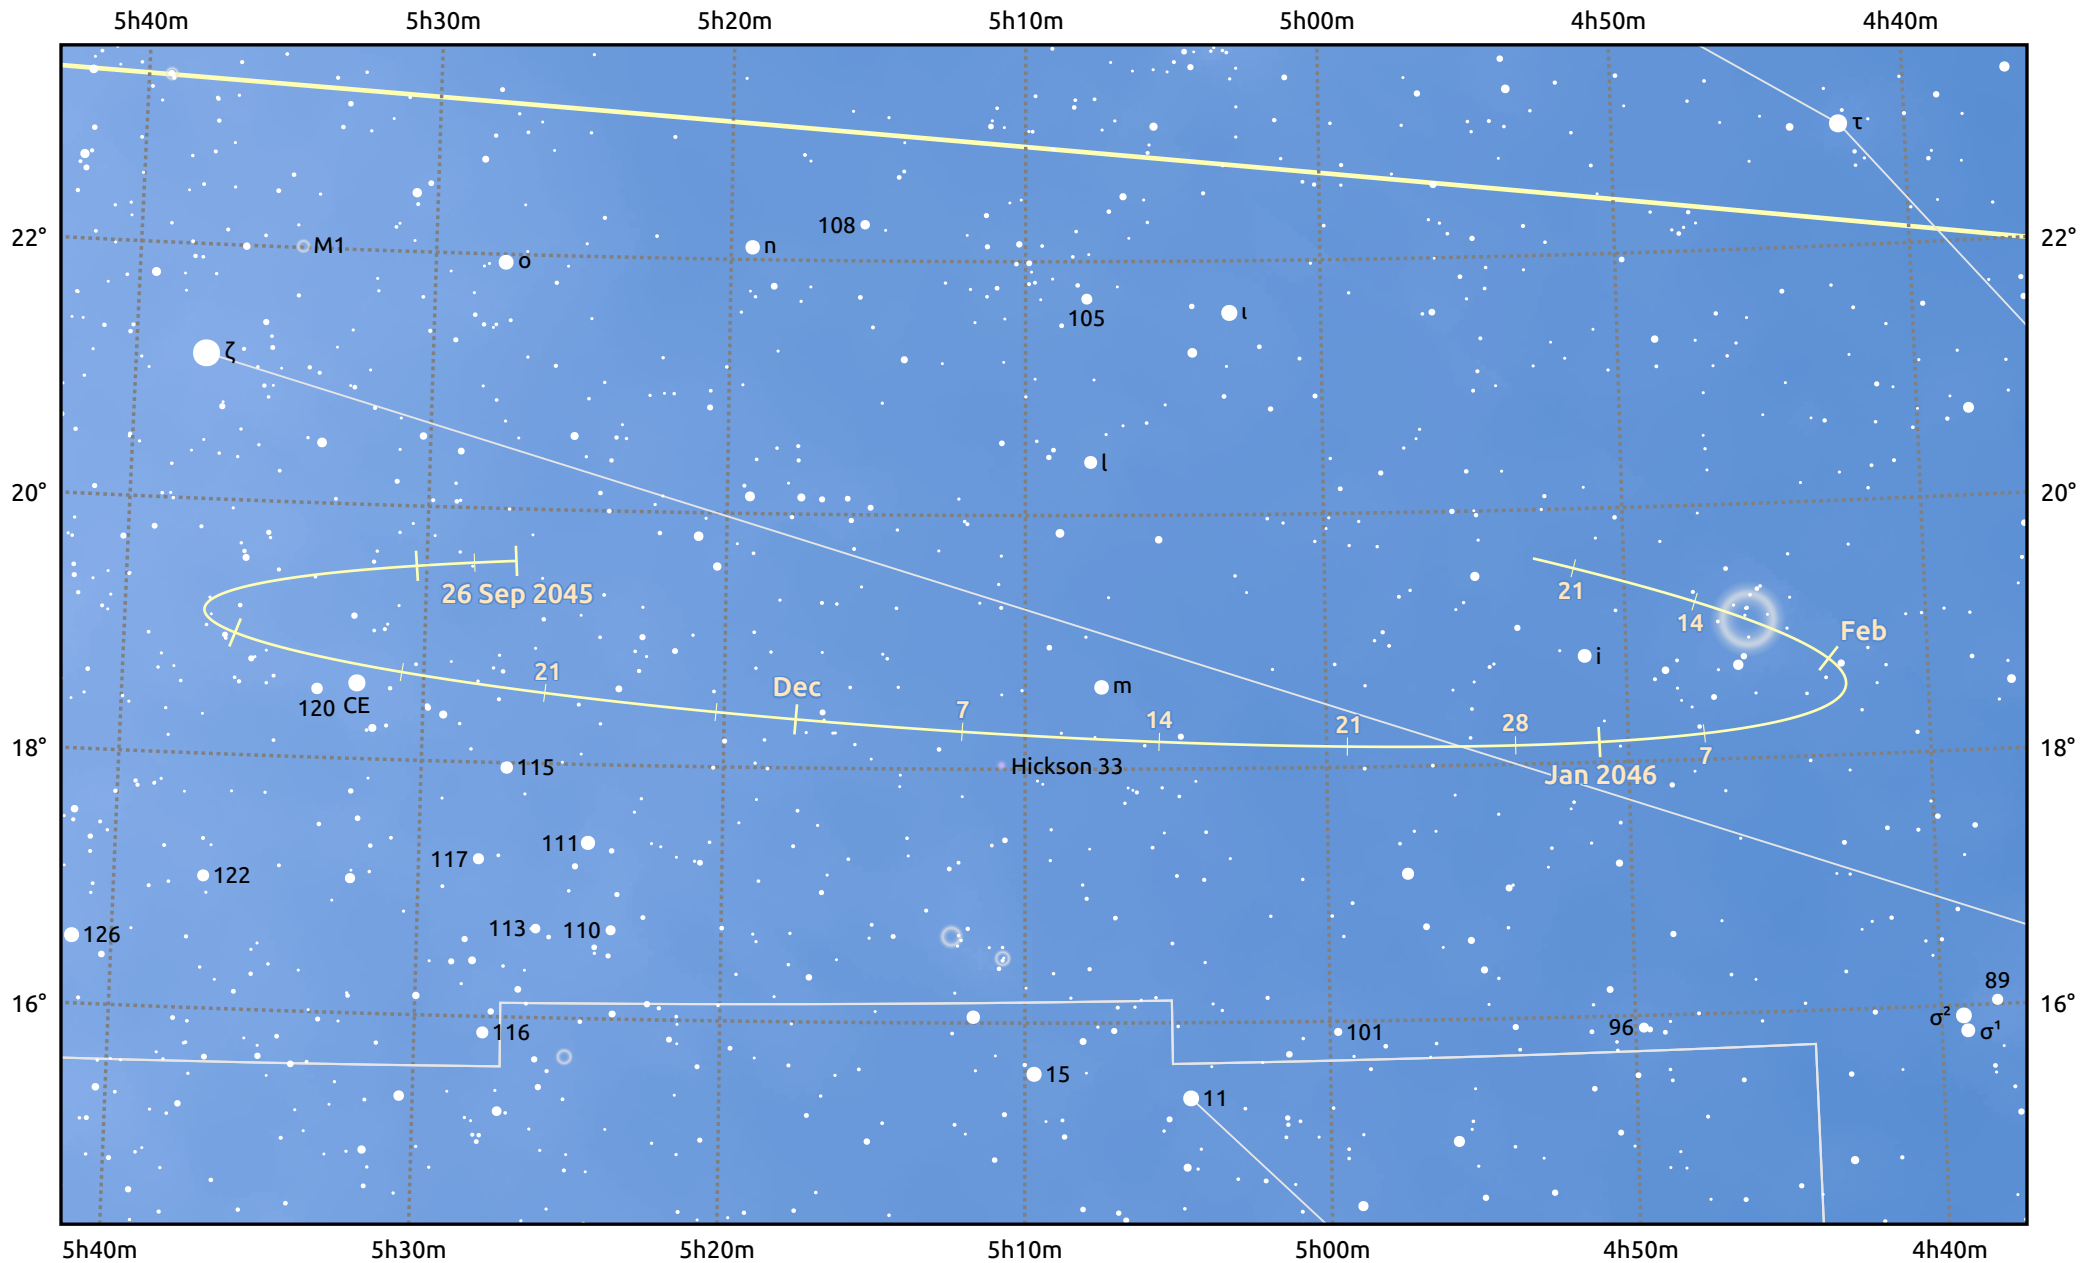

The path of Asteroid 16 Psyche around opposition on 10 Dec 2045

© Dominic Ford 2011–2025. Date markers placed at midnight UTC. Downloaded from <https://in-the-sky.org>

Magnitude scale: 10.0 9.0 8.0 7.0 6.0 5.0 4.0 3.0

Ecliptic Plane

Galaxy Bright nebula Open cluster Globular cluster Planetary nebula

| Date | Mag |
|-------------|------|
| 2045 Oct 1 | 11.0 |
| 2045 Nov 1 | 10.5 |
| 2045 Nov 22 | 10.1 |
| 2045 Dec 1 | 9.9 |
| 2046 Jan 1 | 10.3 |
| 2046 Feb 1 | 11.0 |
| 2046 Feb 7 | 11.1 |