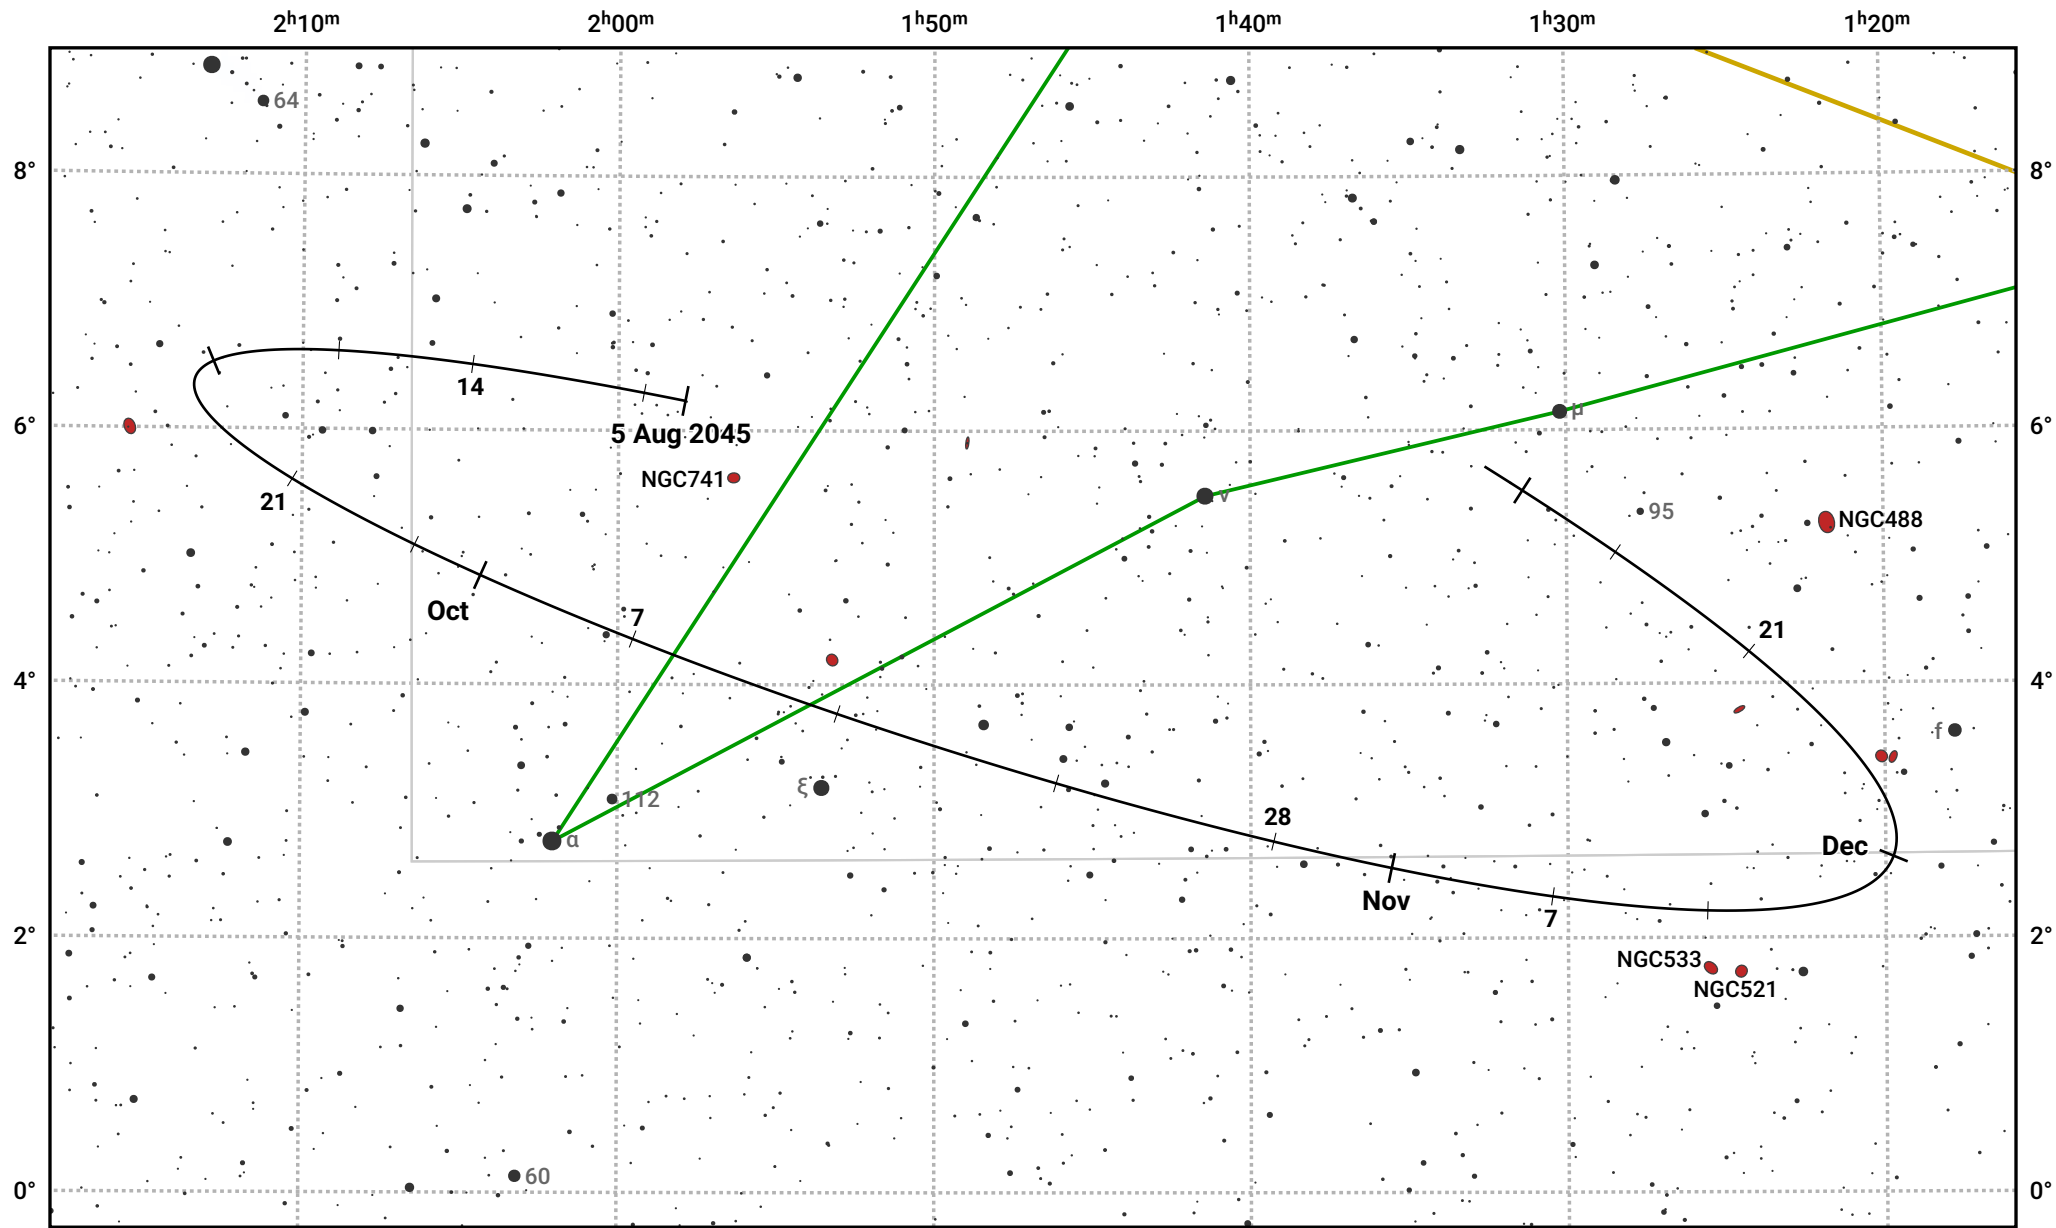

# The path of Asteroid 40 Harmonia around opposition on 19 Oct 2045

© Dominic Ford 2011–2024. Date markers placed at midnight UTC. Downloaded from <https://in-the-sky.org>

Magnitude scale: 11.0 10.0 9.0 8.0 7.0 6.0 5.0 4.0

— Ecliptic Plane

Galaxy    Bright nebula    Open cluster    Globular cluster

Date	Mag	Phase
2045 Sep 1	10.1	96%
2045 Sep 22	9.6	98%
2045 Oct 1	9.3	99%
2045 Nov 1	9.2	100%
2045 Dec 1	10.0	97%
2045 Dec 27	10.6	95%
2046 Jan 1	10.7	95%