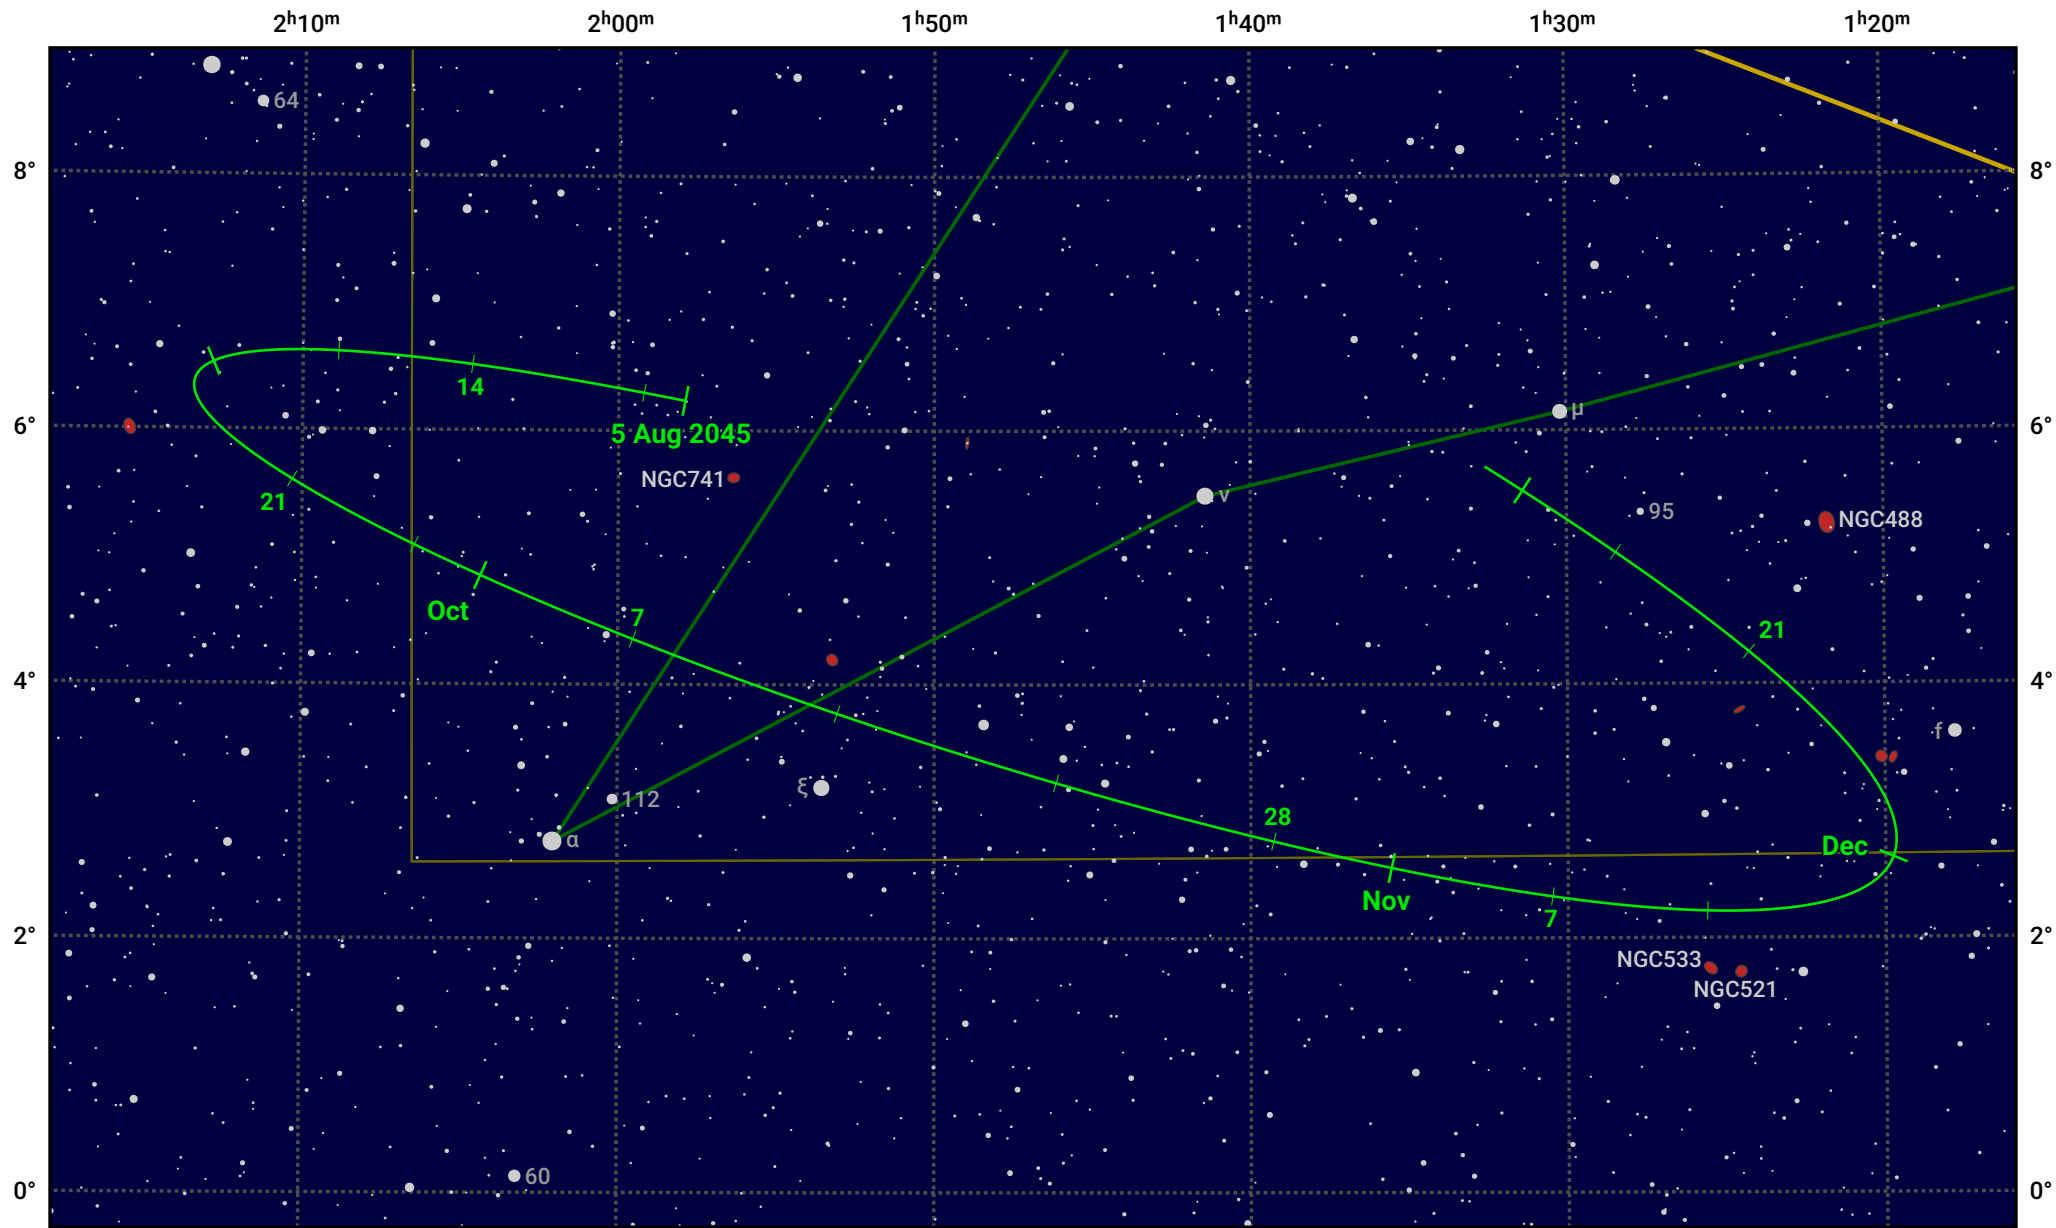

The path of Asteroid 40 Harmonia around opposition on 19 Oct 2045

© Dominic Ford 2011–2024. Date markers placed at midnight UTC. Downloaded from <https://in-the-sky.org>

Magnitude scale: 11.0 10.0 9.0 8.0 7.0 6.0 5.0 4.0

— Ecliptic Plane

- Galaxy
- Bright nebula
- Open cluster
- ⊕ Globular cluster

Date	Mag	Phase
2045 Sep 1	10.1	96%
2045 Sep 22	9.6	98%
2045 Oct 1	9.3	99%
2045 Nov 1	9.2	100%
2045 Dec 1	10.0	97%
2045 Dec 27	10.6	95%
2046 Jan 1	10.7	95%