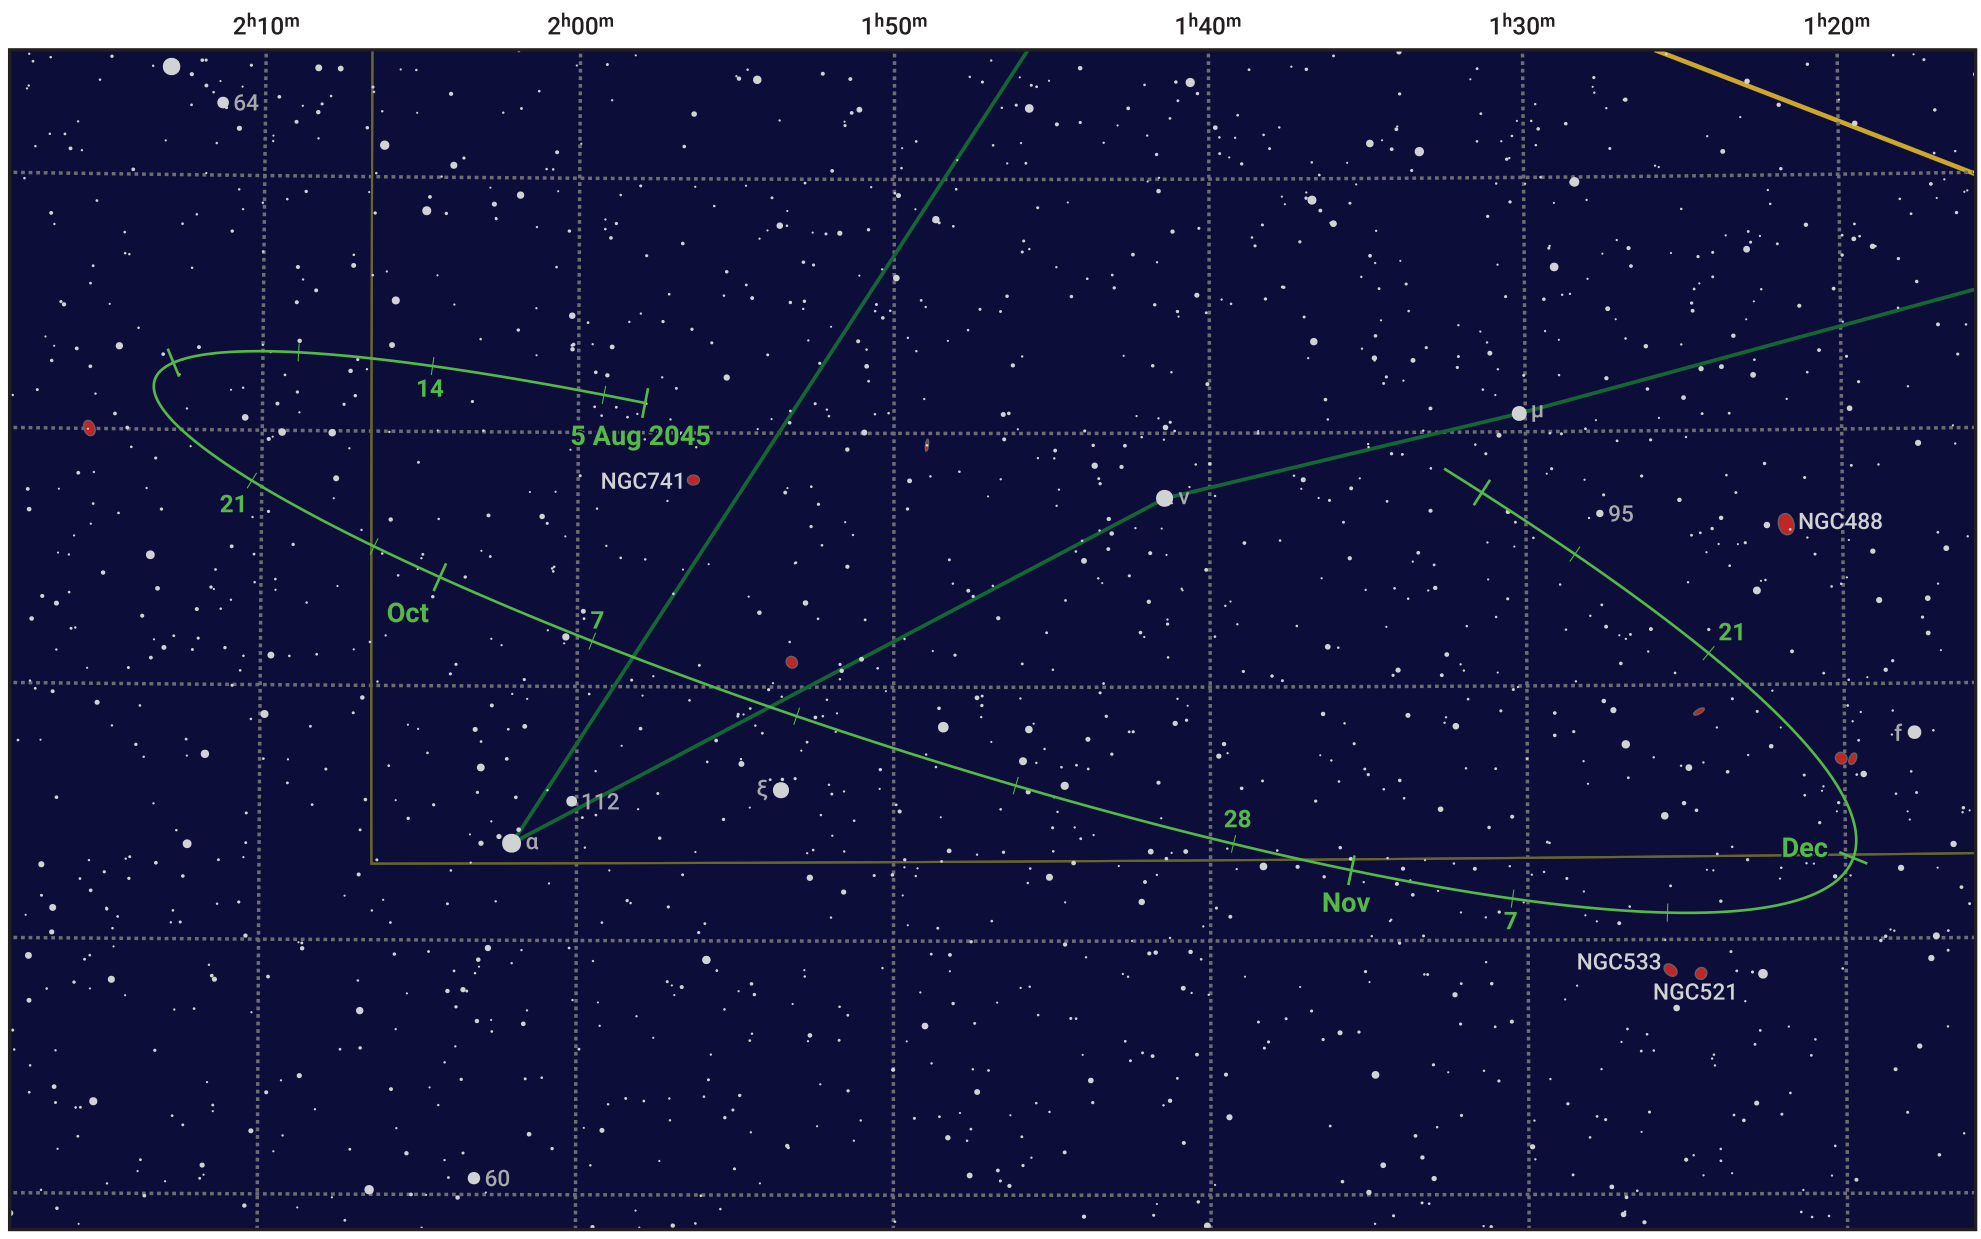

The path of Asteroid 40 Harmonia around opposition on 19 Oct 2045

© Dominic Ford 2011–2024. Date markers placed at midnight UTC. Downloaded from <https://in-the-sky.org>

Magnitude scale: 11.0 10.0 9.0 8.0 7.0 6.0 5.0 4.0

— Ecliptic Plane

- Galaxy
- Bright nebula
- Open cluster
- ⊕ Globular cluster

Date	Mag	Phase
2045 Sep 1	10.1	96%
2045 Sep 22	9.6	98%
2045 Oct 1	9.3	99%
2045 Nov 1	9.2	100%
2045 Dec 1	10.0	97%
2045 Dec 27	10.6	95%
2046 Jan 1	10.7	95%