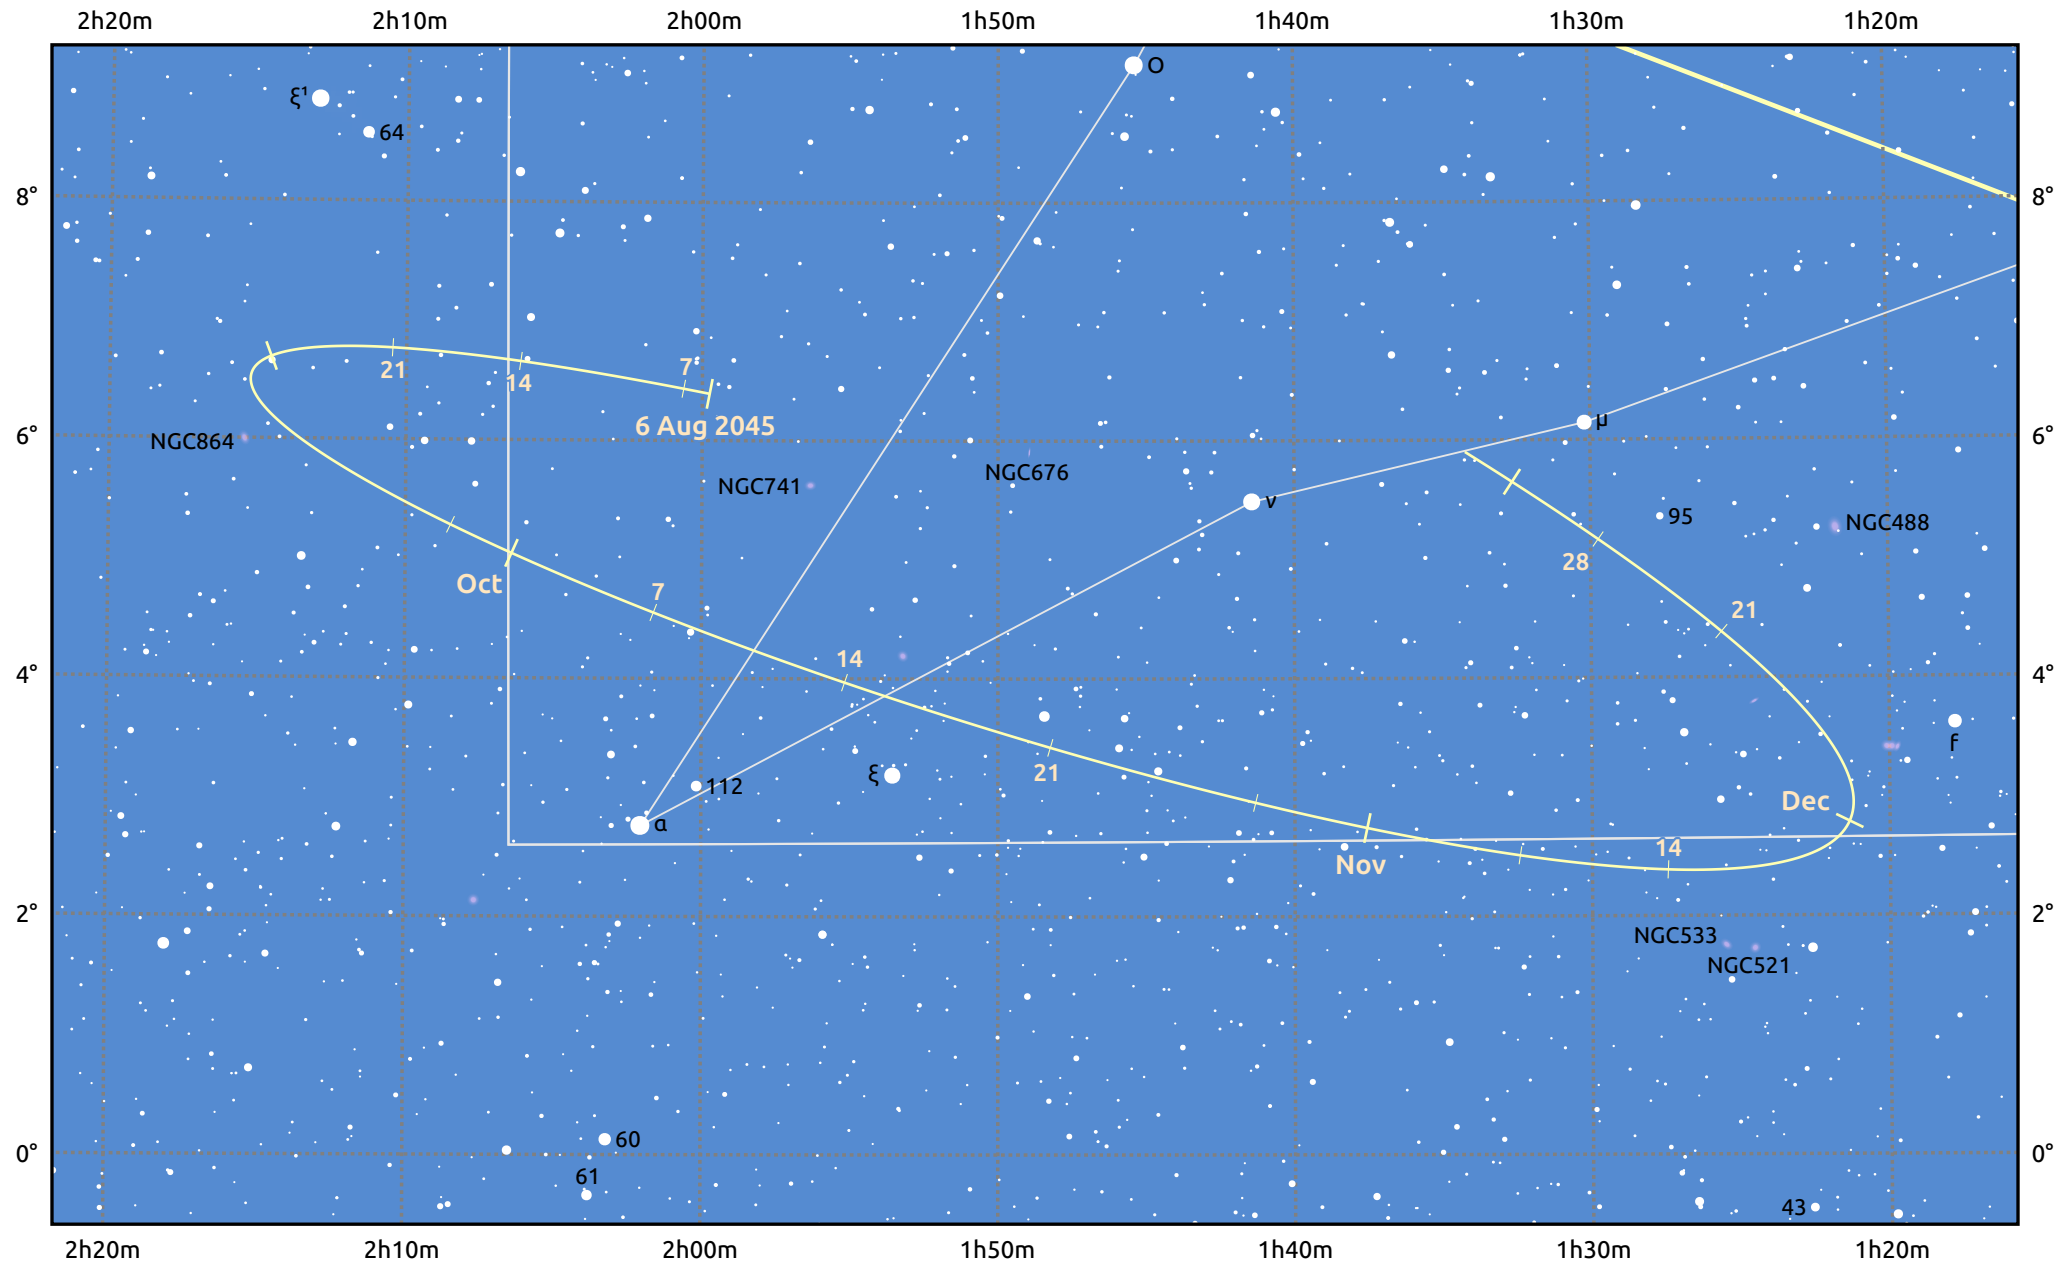

The path of Asteroid 40 Harmonia around opposition on 20 Oct 2045

© Dominic Ford 2011–2025. Date markers placed at midnight UTC. Downloaded from <https://in-the-sky.org>

Magnitude scale: 11.0 10.0 9.0 8.0 7.0 6.0 5.0 4.0

— Ecliptic Plane

Galaxy Bright nebula Open cluster Globular cluster Planetary nebula

Date	Mag	Phase
2045 Sep 1	10.1	96%
2045 Sep 22	9.6	98%
2045 Oct 1	9.3	99%
2045 Nov 1	9.2	100%
2045 Dec 1	10.0	97%
2045 Dec 28	10.6	95%
2046 Jan 1	10.7	95%