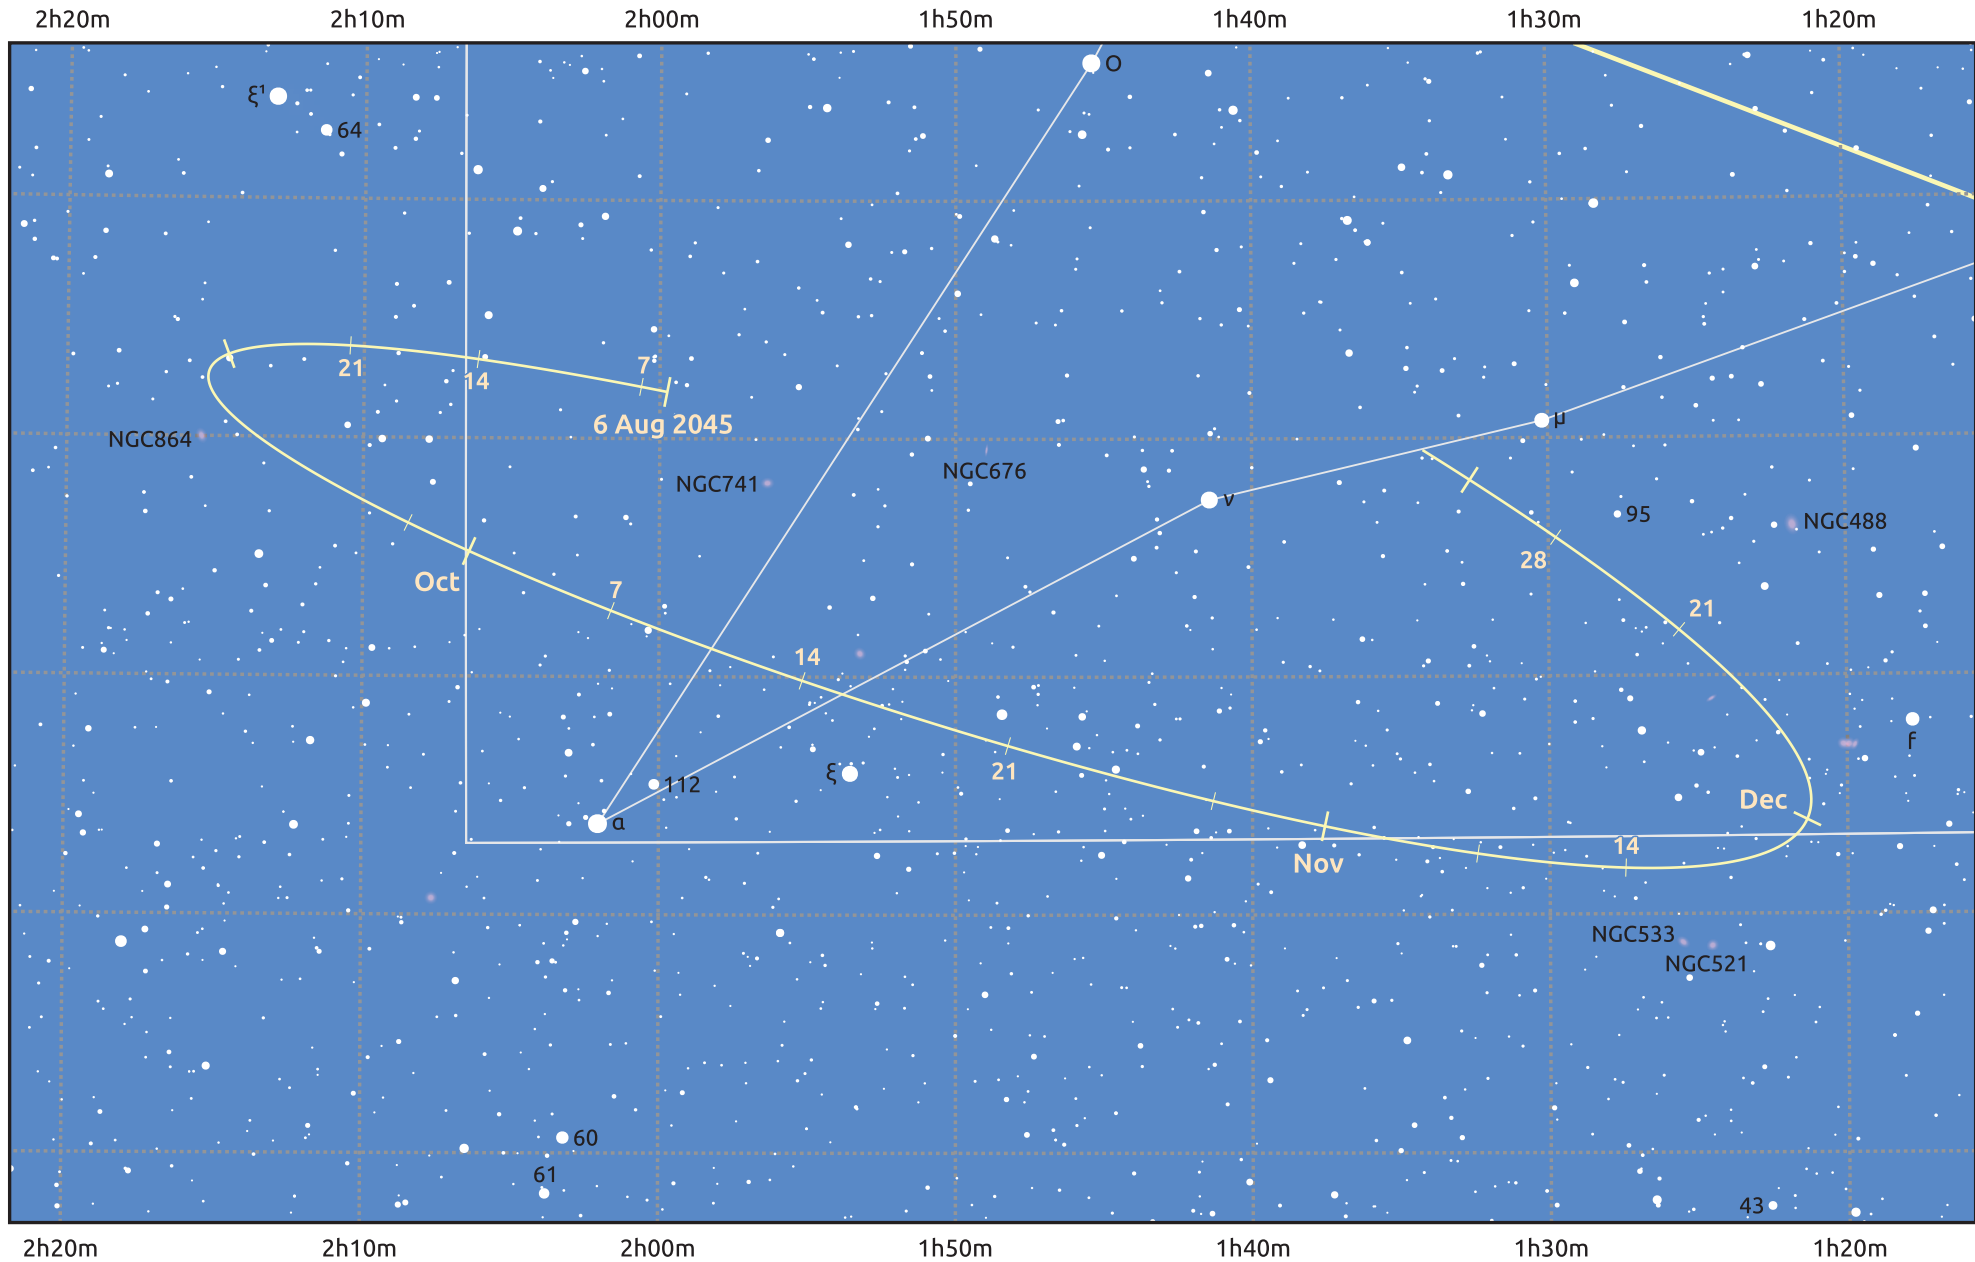

The path of Asteroid 40 Harmonia around opposition on 20 Oct 2045

© Dominic Ford 2011–2025. Date markers placed at midnight UTC. Downloaded from <https://in-the-sky.org>

Magnitude scale: · 11.0 · 10.0 · 9.0 · 8.0 · 7.0 · 6.0 ● 5.0 ● 4.0

— Ecliptic Plane

- ◆ Galaxy
- Bright nebula
- Open cluster
- Globular cluster
- ◇ Planetary nebula

Date	Mag	Phase
2045 Sep 1	10.1	96%
2045 Sep 22	9.6	98%
2045 Oct 1	9.3	99%
2045 Nov 1	9.2	100%
2045 Dec 1	10.0	97%
2045 Dec 28	10.6	95%
2046 Jan 1	10.7	95%