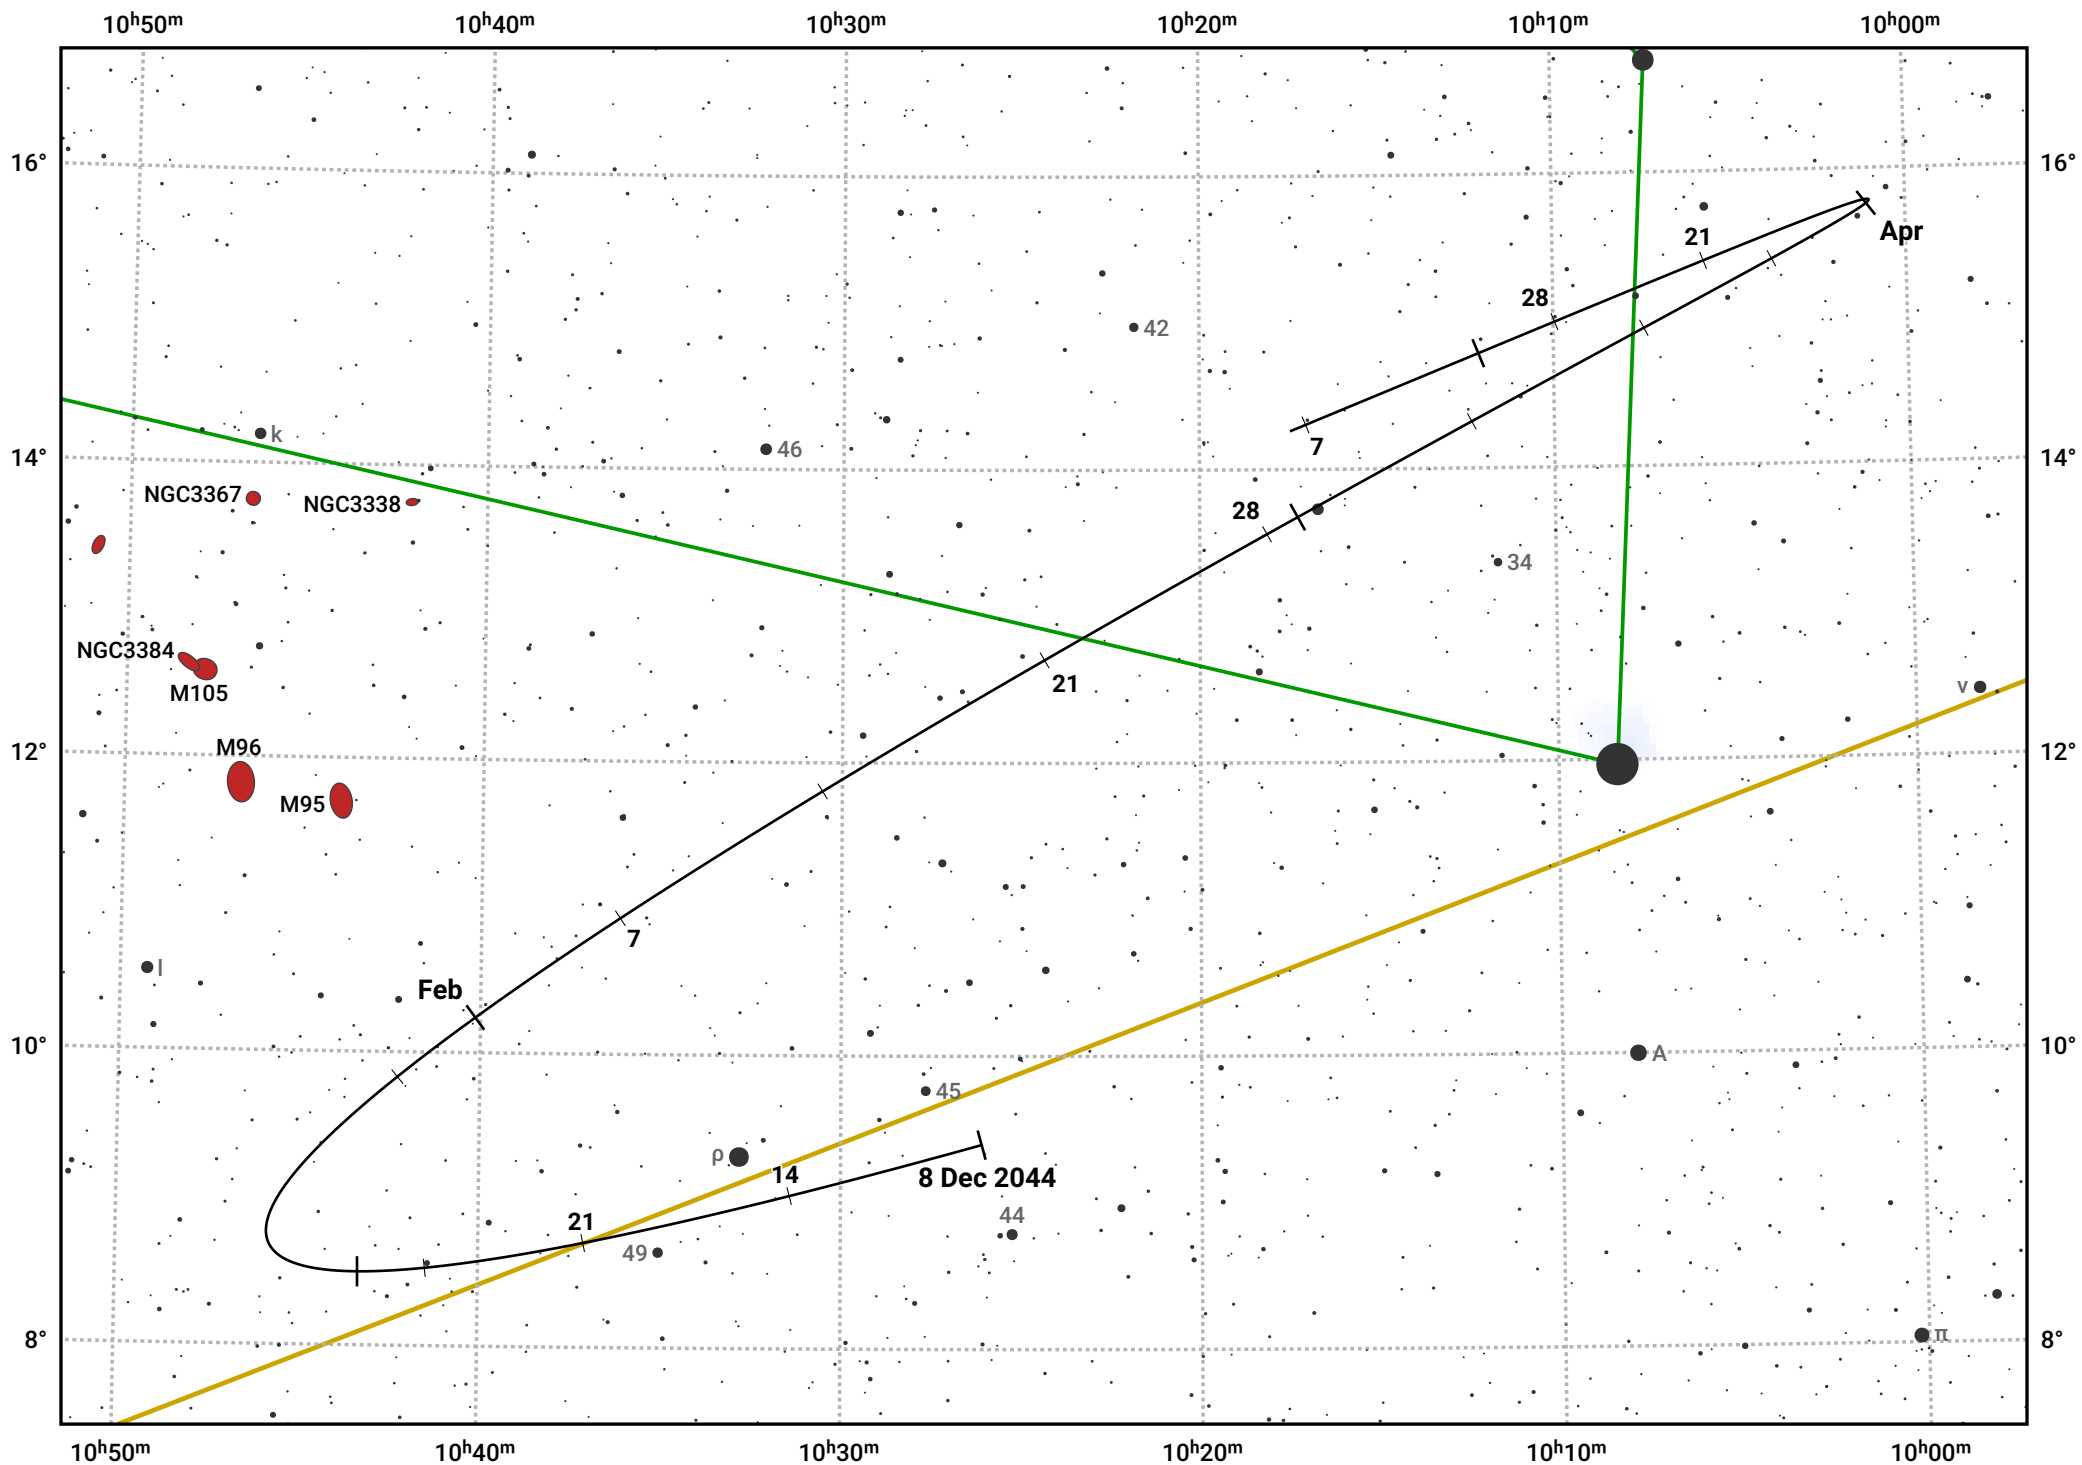

The path of Asteroid 44 Nysa around opposition on 21 Feb 2045

© Dominic Ford 2011–2024. Date markers placed at midnight UTC. Downloaded from <https://in-the-sky.org>

— Ecliptic Plane

- Galaxy
- Bright nebula
- Open cluster
- ⊕ Globular cluster

Date	Mag	Phase
2045 Jan 1	10.1	96%
2045 Jan 24	9.6	98%
2045 Feb 1	9.4	99%
2045 Mar 1	9.1	100%
2045 Apr 1	10.0	97%
2045 Apr 25	10.6	95%
2045 May 1	10.7	95%