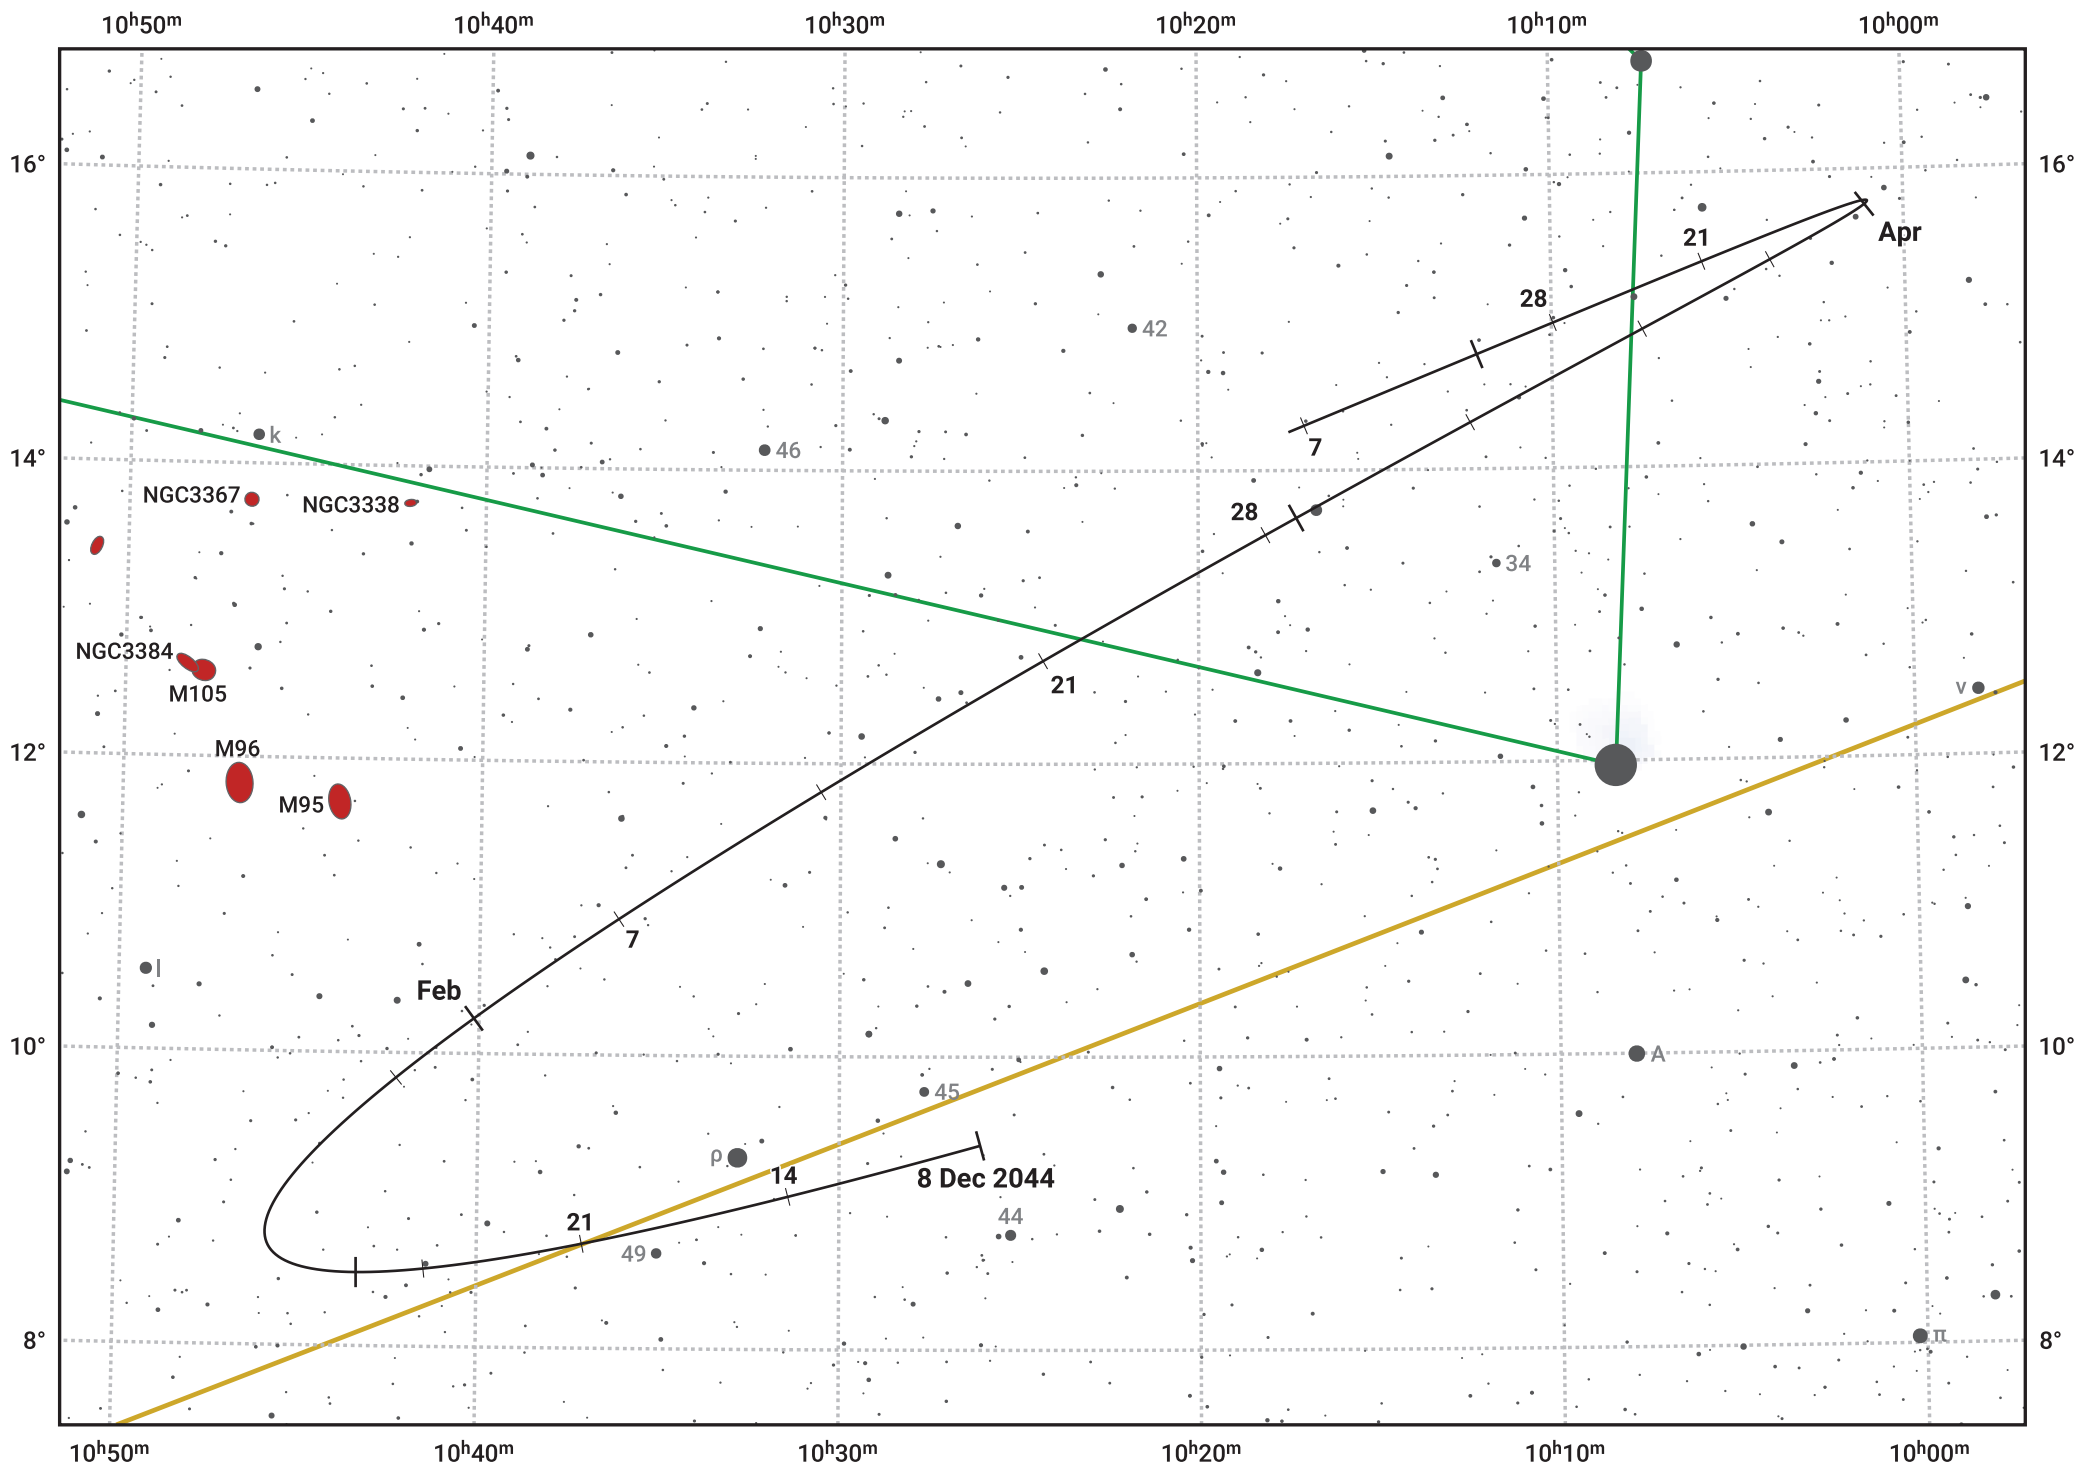

The path of Asteroid 44 Nysa around opposition on 21 Feb 2045

© Dominic Ford 2011–2024. Date markers placed at midnight UTC. Downloaded from <https://in-the-sky.org>

— Ecliptic Plane

- Galaxy
- Bright nebula
- Open cluster
- Globular cluster

Date	Mag	Phase
2045 Jan 1	10.1	96%
2045 Jan 24	9.6	98%
2045 Feb 1	9.4	99%
2045 Mar 1	9.1	100%
2045 Apr 1	10.0	97%
2045 Apr 25	10.6	95%
2045 May 1	10.7	95%