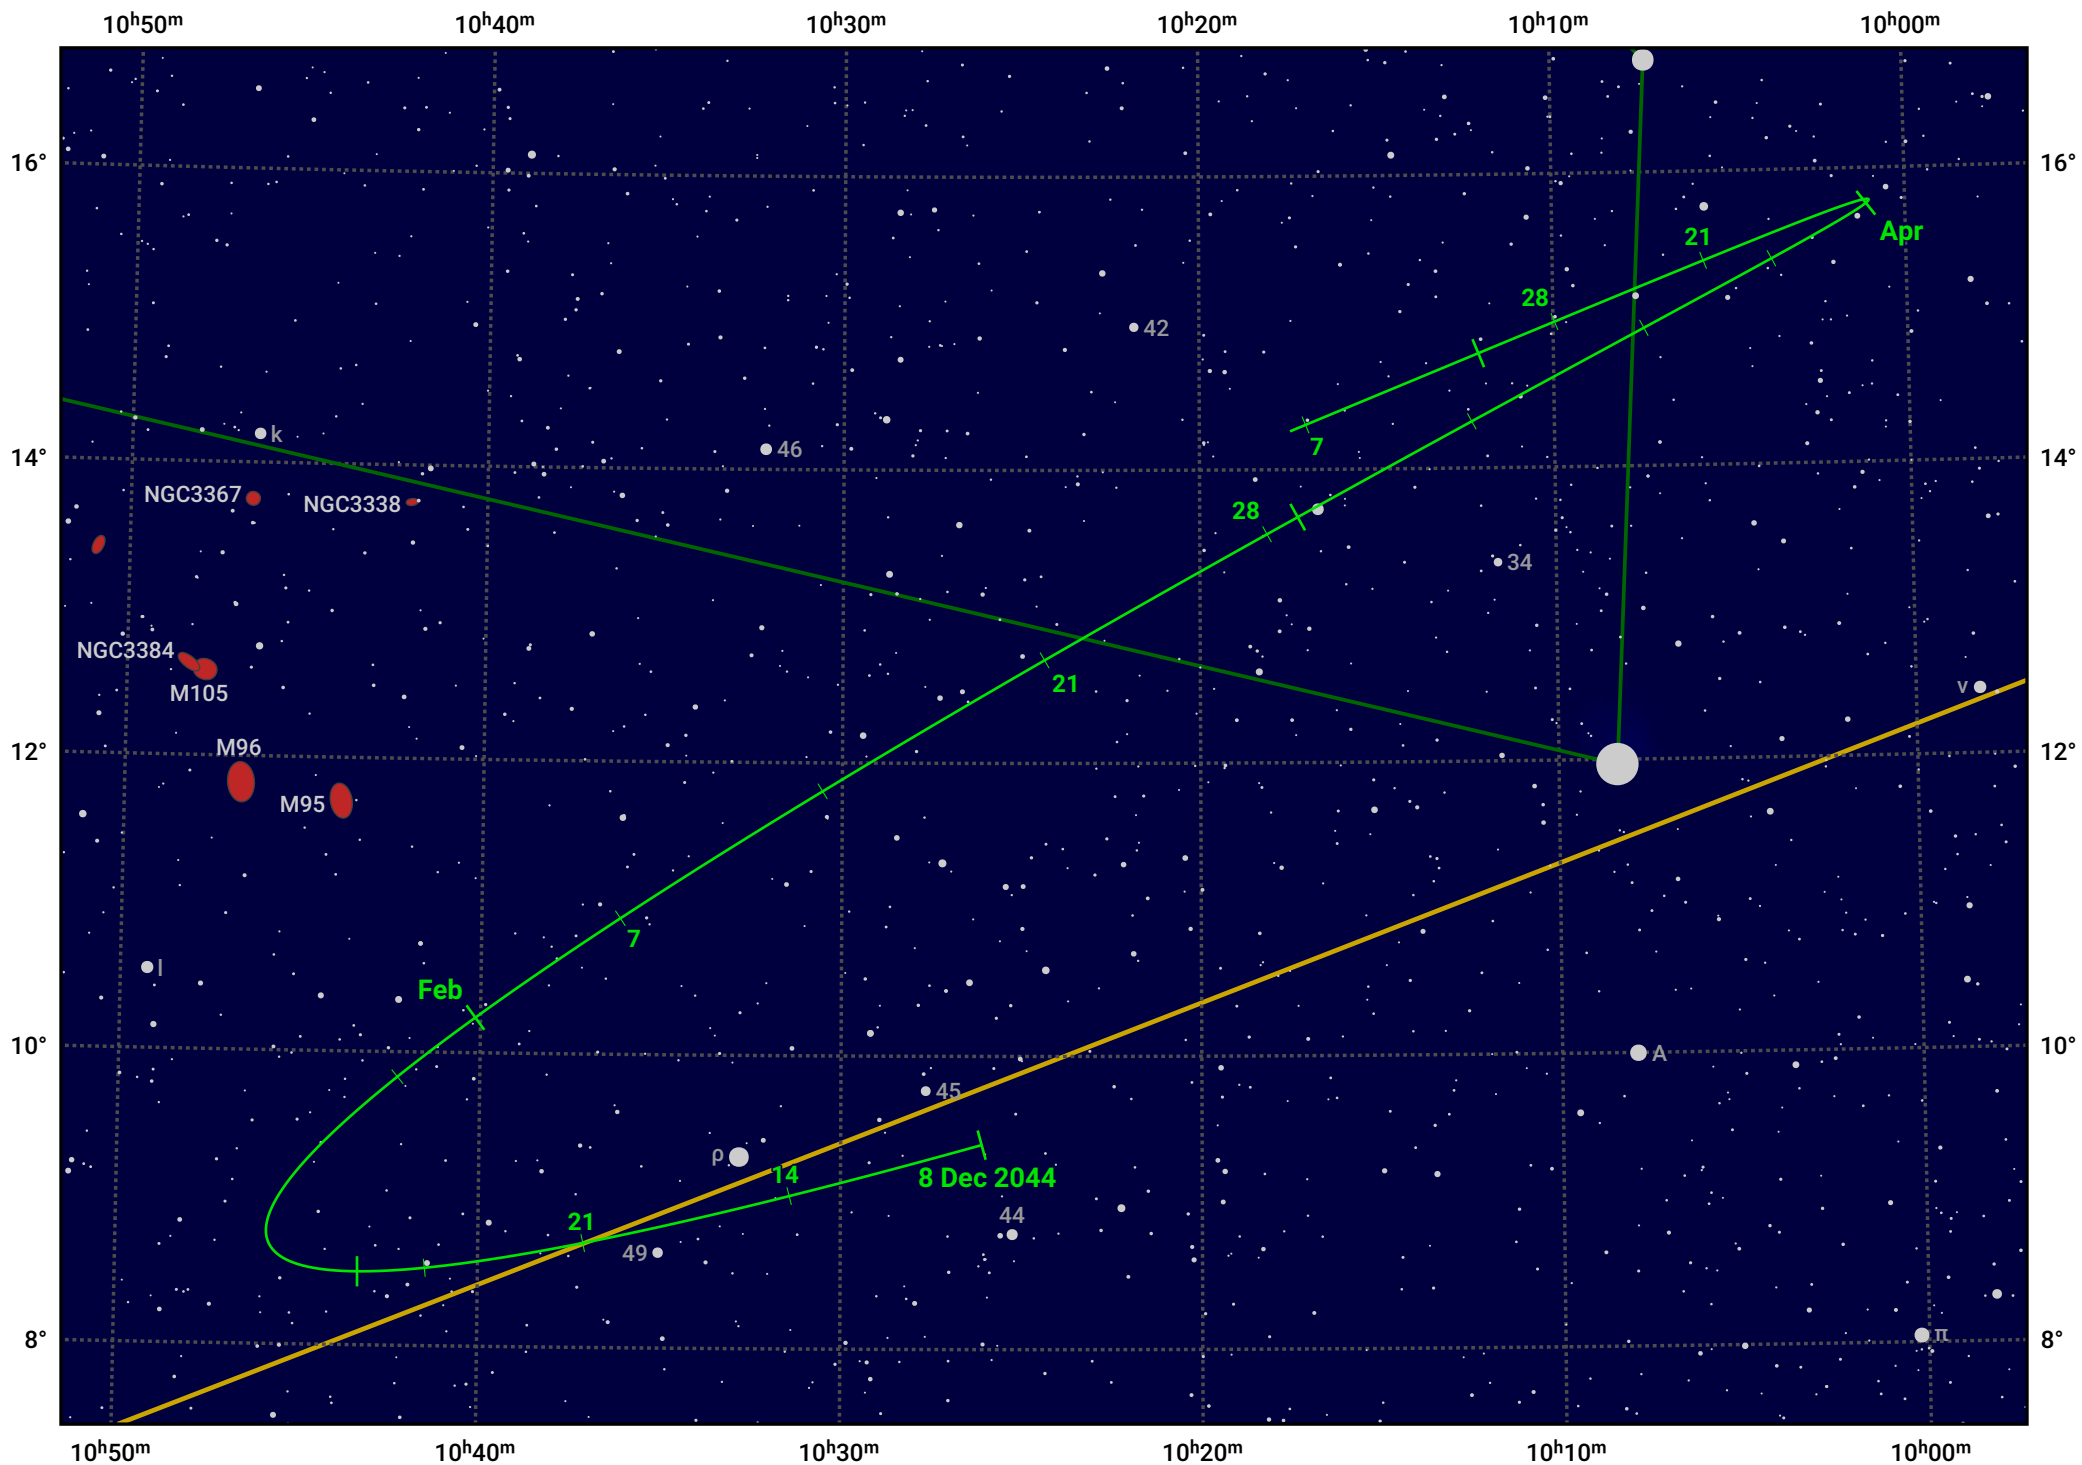

The path of Asteroid 44 Nysa around opposition on 21 Feb 2045

© Dominic Ford 2011–2024. Date markers placed at midnight UTC. Downloaded from <https://in-the-sky.org>

— Ecliptic Plane

- Galaxy
- Bright nebula
- Open cluster
- Globular cluster

| Date | Mag | Phase |
|-------------|------|-------|
| 2045 Jan 1 | 10.1 | 96% |
| 2045 Jan 24 | 9.6 | 98% |
| 2045 Feb 1 | 9.4 | 99% |
| 2045 Mar 1 | 9.1 | 100% |
| 2045 Apr 1 | 10.0 | 97% |
| 2045 Apr 25 | 10.6 | 95% |
| 2045 May 1 | 10.7 | 95% |