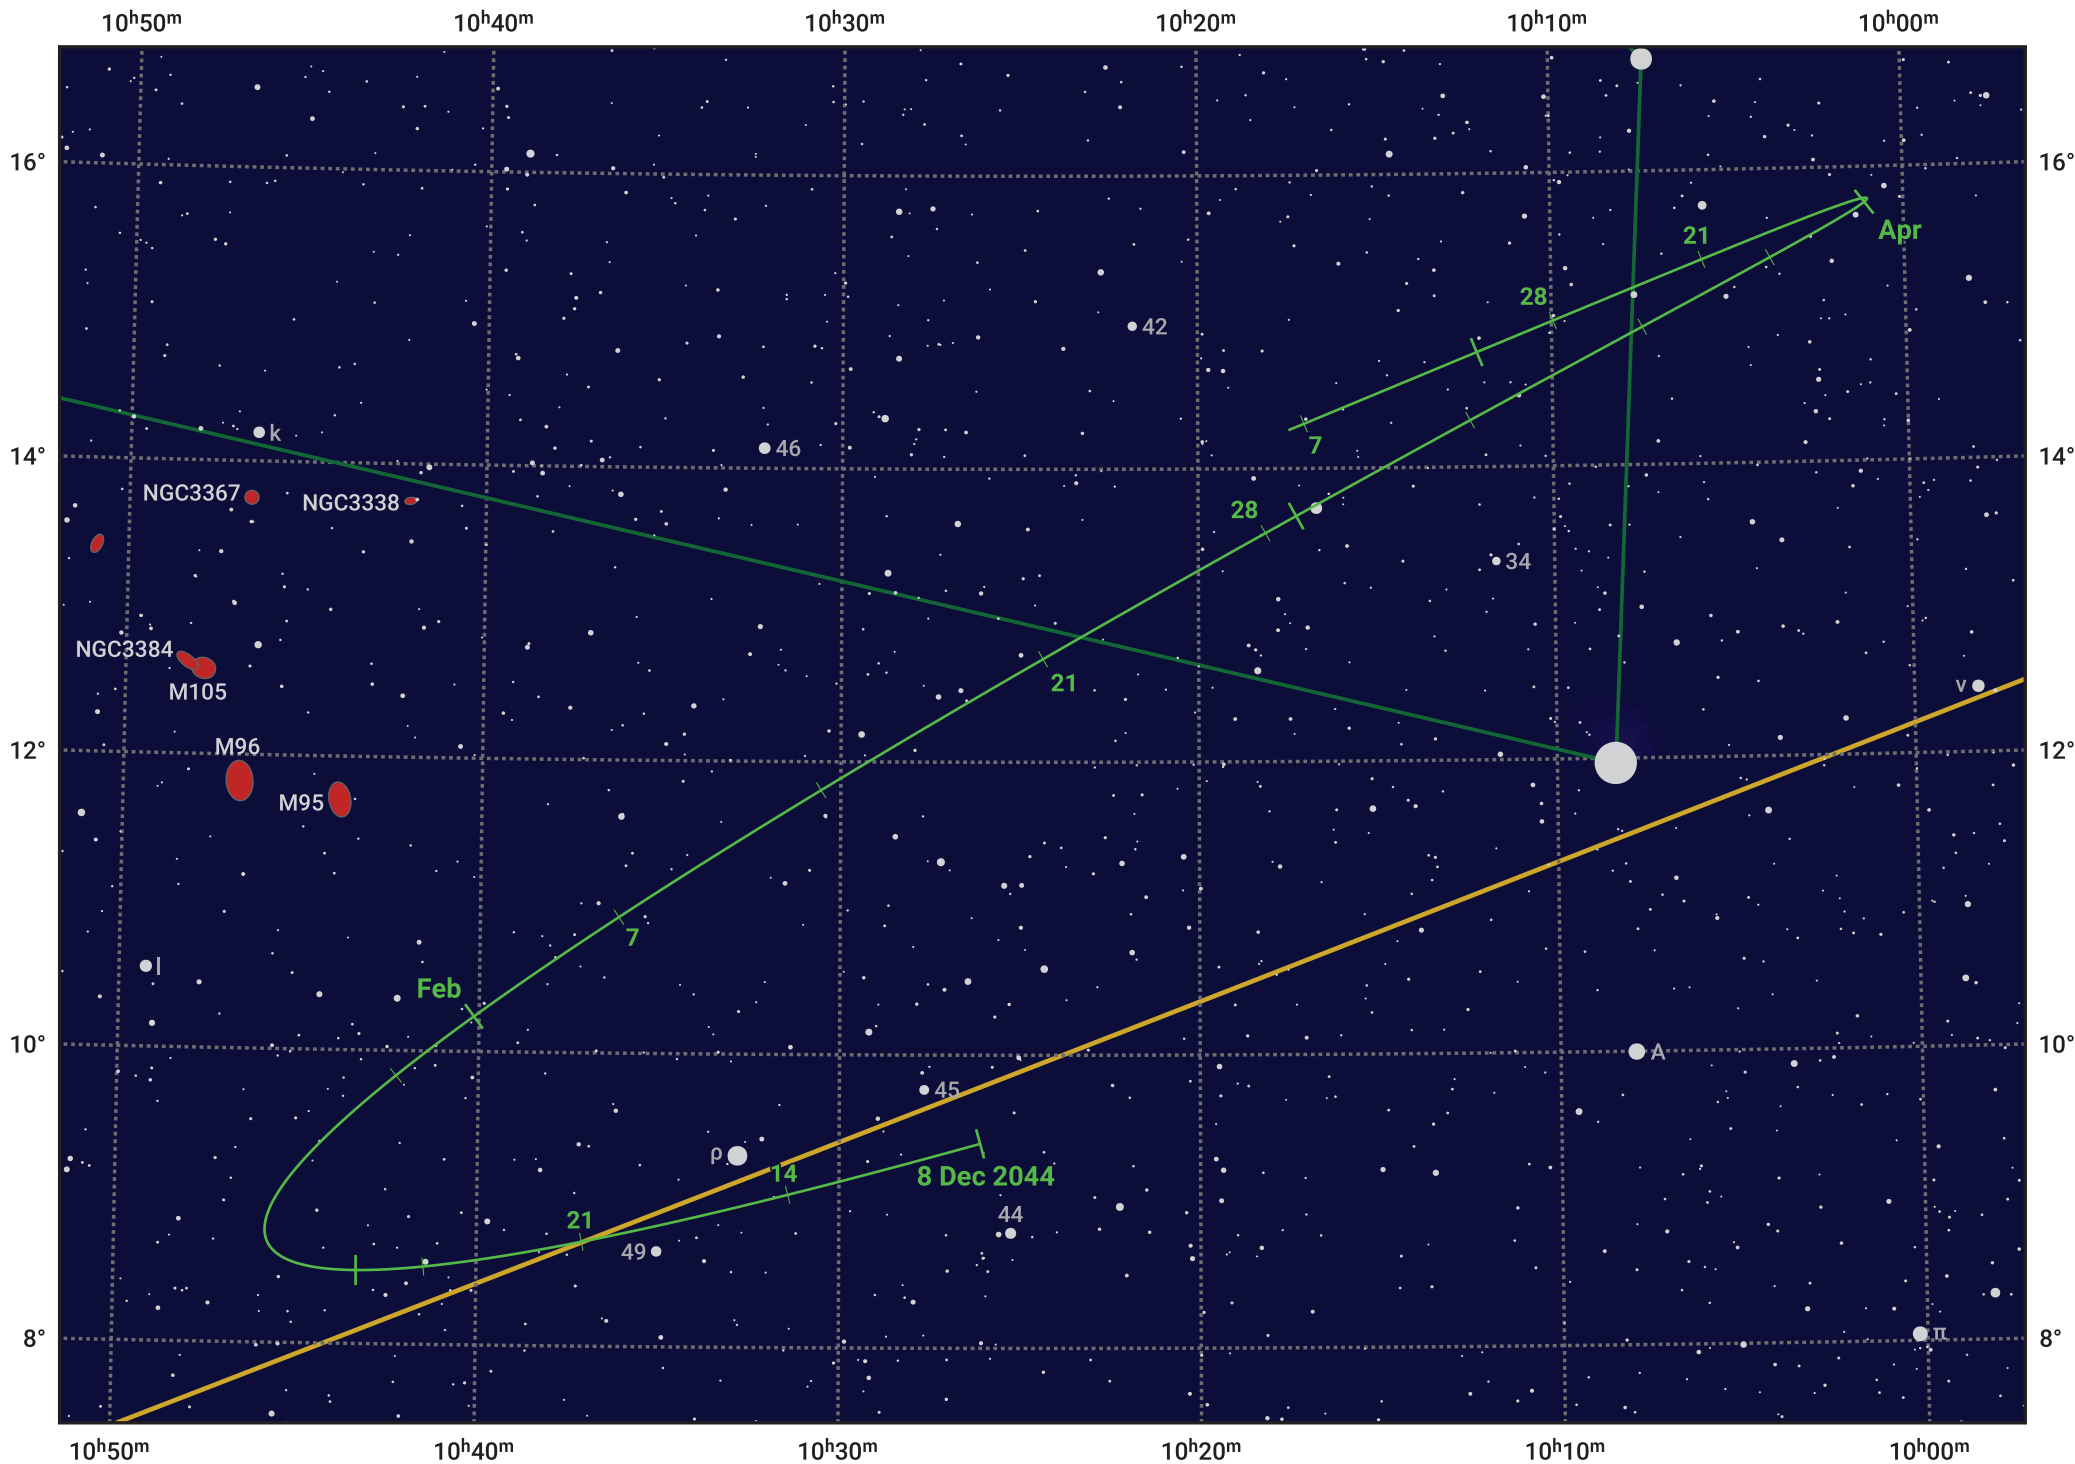

The path of Asteroid 44 Nysa around opposition on 21 Feb 2045

© Dominic Ford 2011–2024. Date markers placed at midnight UTC. Downloaded from <https://in-the-sky.org>

— Ecliptic Plane

- Galaxy
- Bright nebula
- Open cluster
- Globular cluster

| Date | Mag | Phase |
|-------------|------|-------|
| 2045 Jan 1 | 10.1 | 96% |
| 2045 Jan 24 | 9.6 | 98% |
| 2045 Feb 1 | 9.4 | 99% |
| 2045 Mar 1 | 9.1 | 100% |
| 2045 Apr 1 | 10.0 | 97% |
| 2045 Apr 25 | 10.6 | 95% |
| 2045 May 1 | 10.7 | 95% |