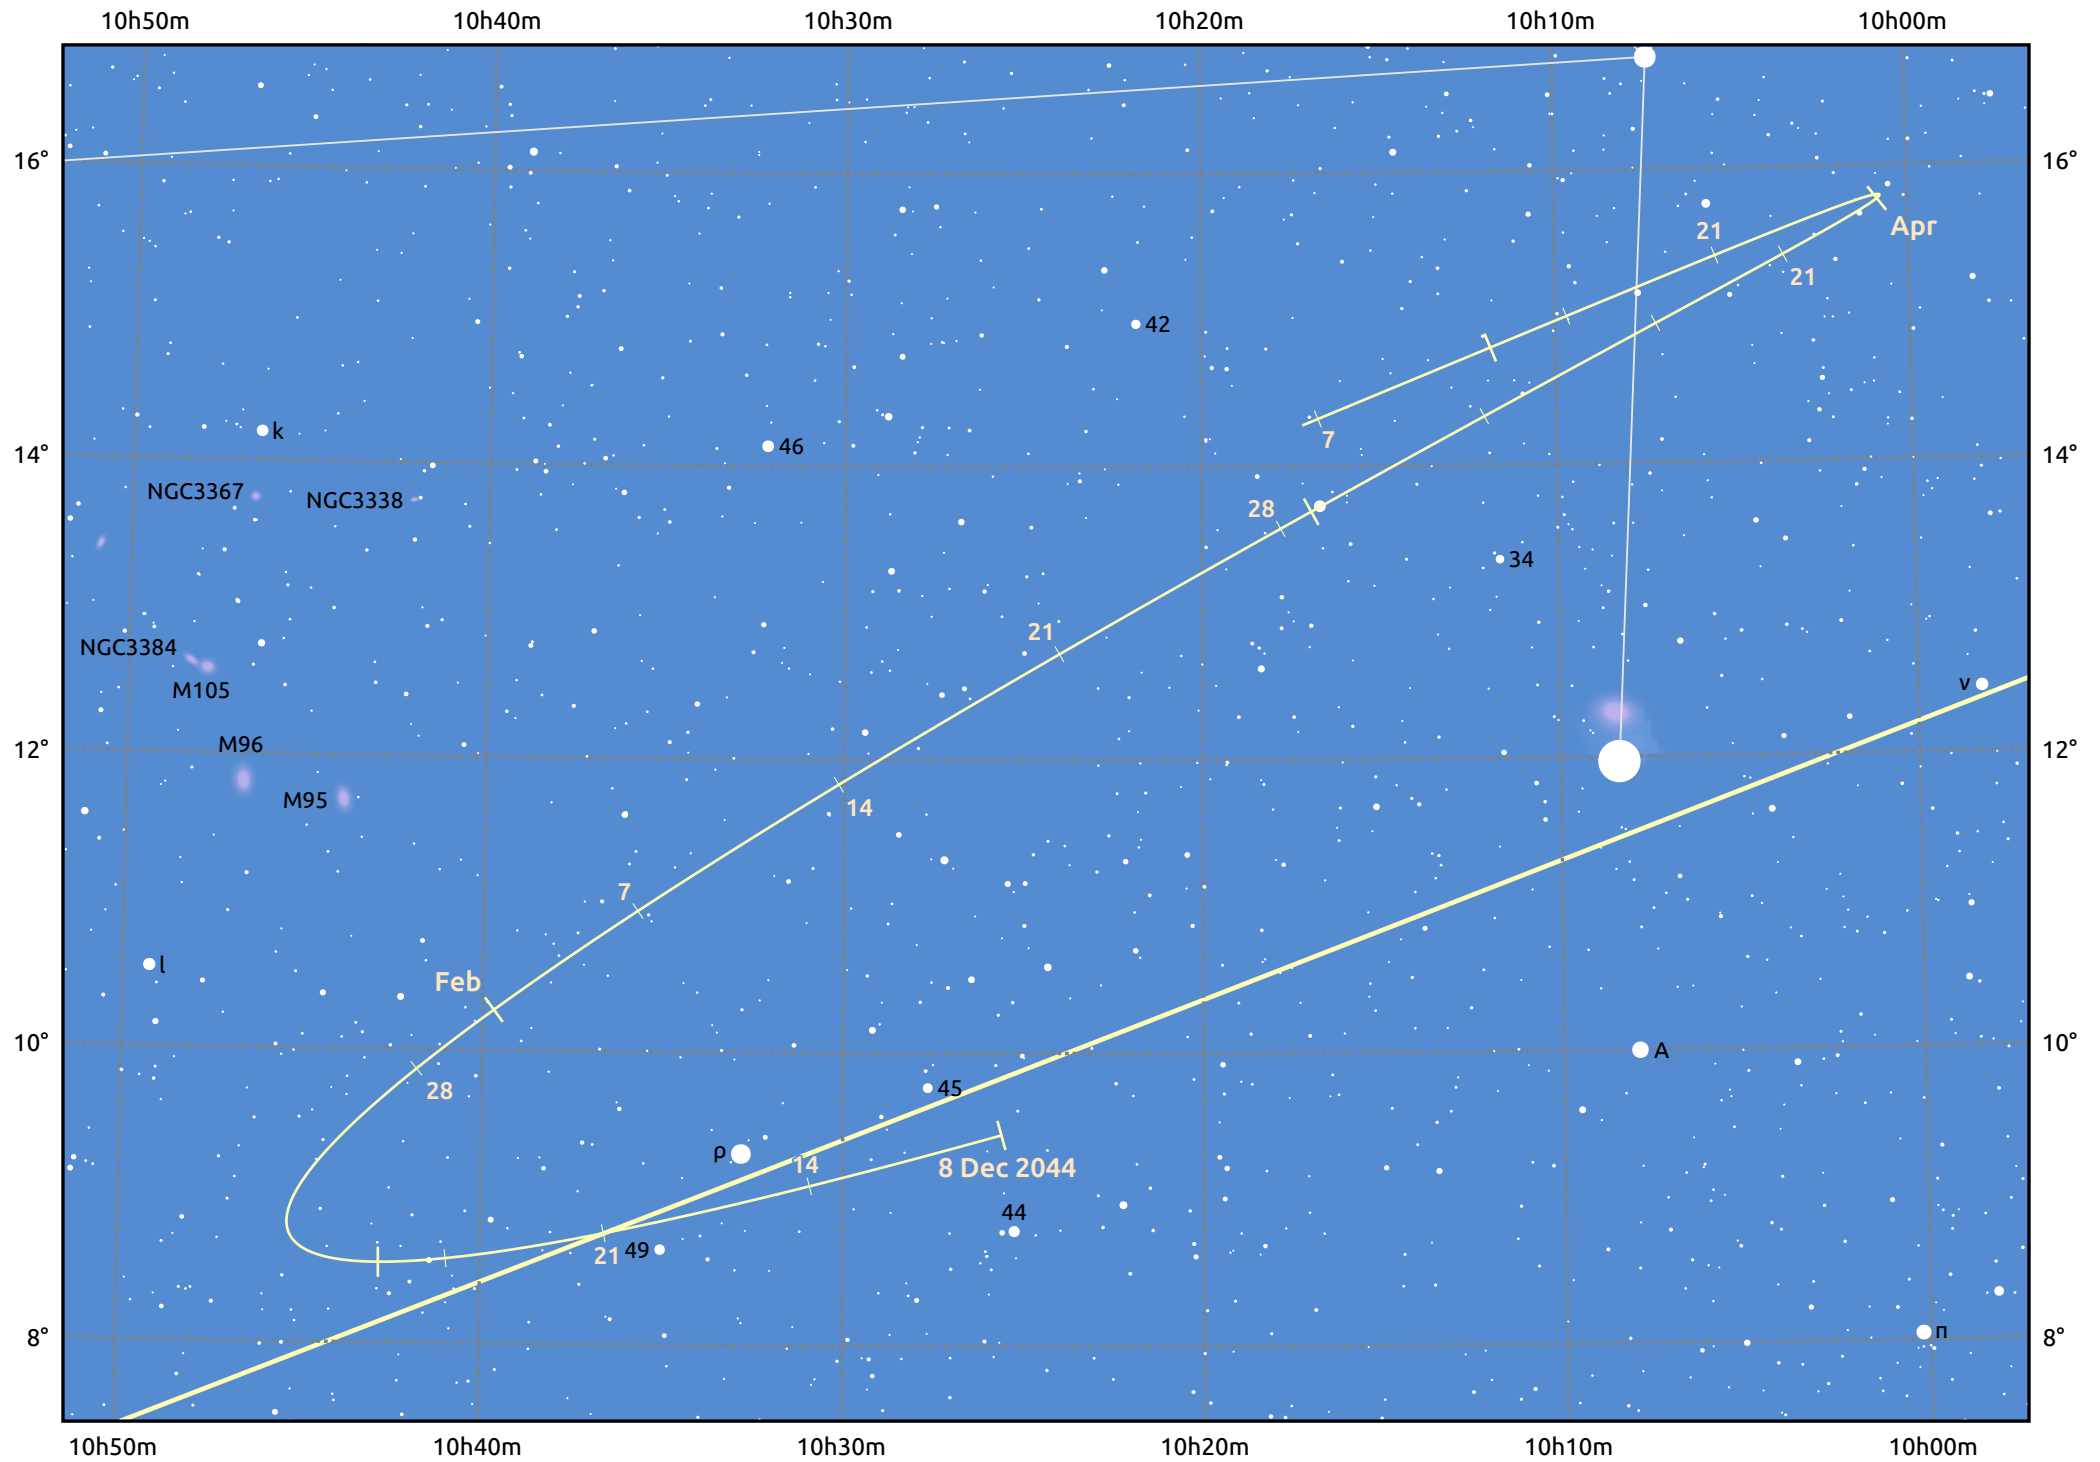

# The path of Asteroid 44 Nysa around opposition on 21 Feb 2045

© Dominic Ford 2011–2025. Date markers placed at midnight UTC. Downloaded from <https://in-the-sky.org>

— Ecliptic Plane

Galaxy   Bright nebula   Open cluster   Globular cluster   Planetary nebula

Date	Mag	Phase
2045 Jan 1	10.2	96%
2045 Jan 24	9.6	98%
2045 Feb 1	9.4	99%
2045 Mar 1	9.1	100%
2045 Apr 1	10.0	97%
2045 Apr 26	10.6	95%
2045 May 1	10.7	95%