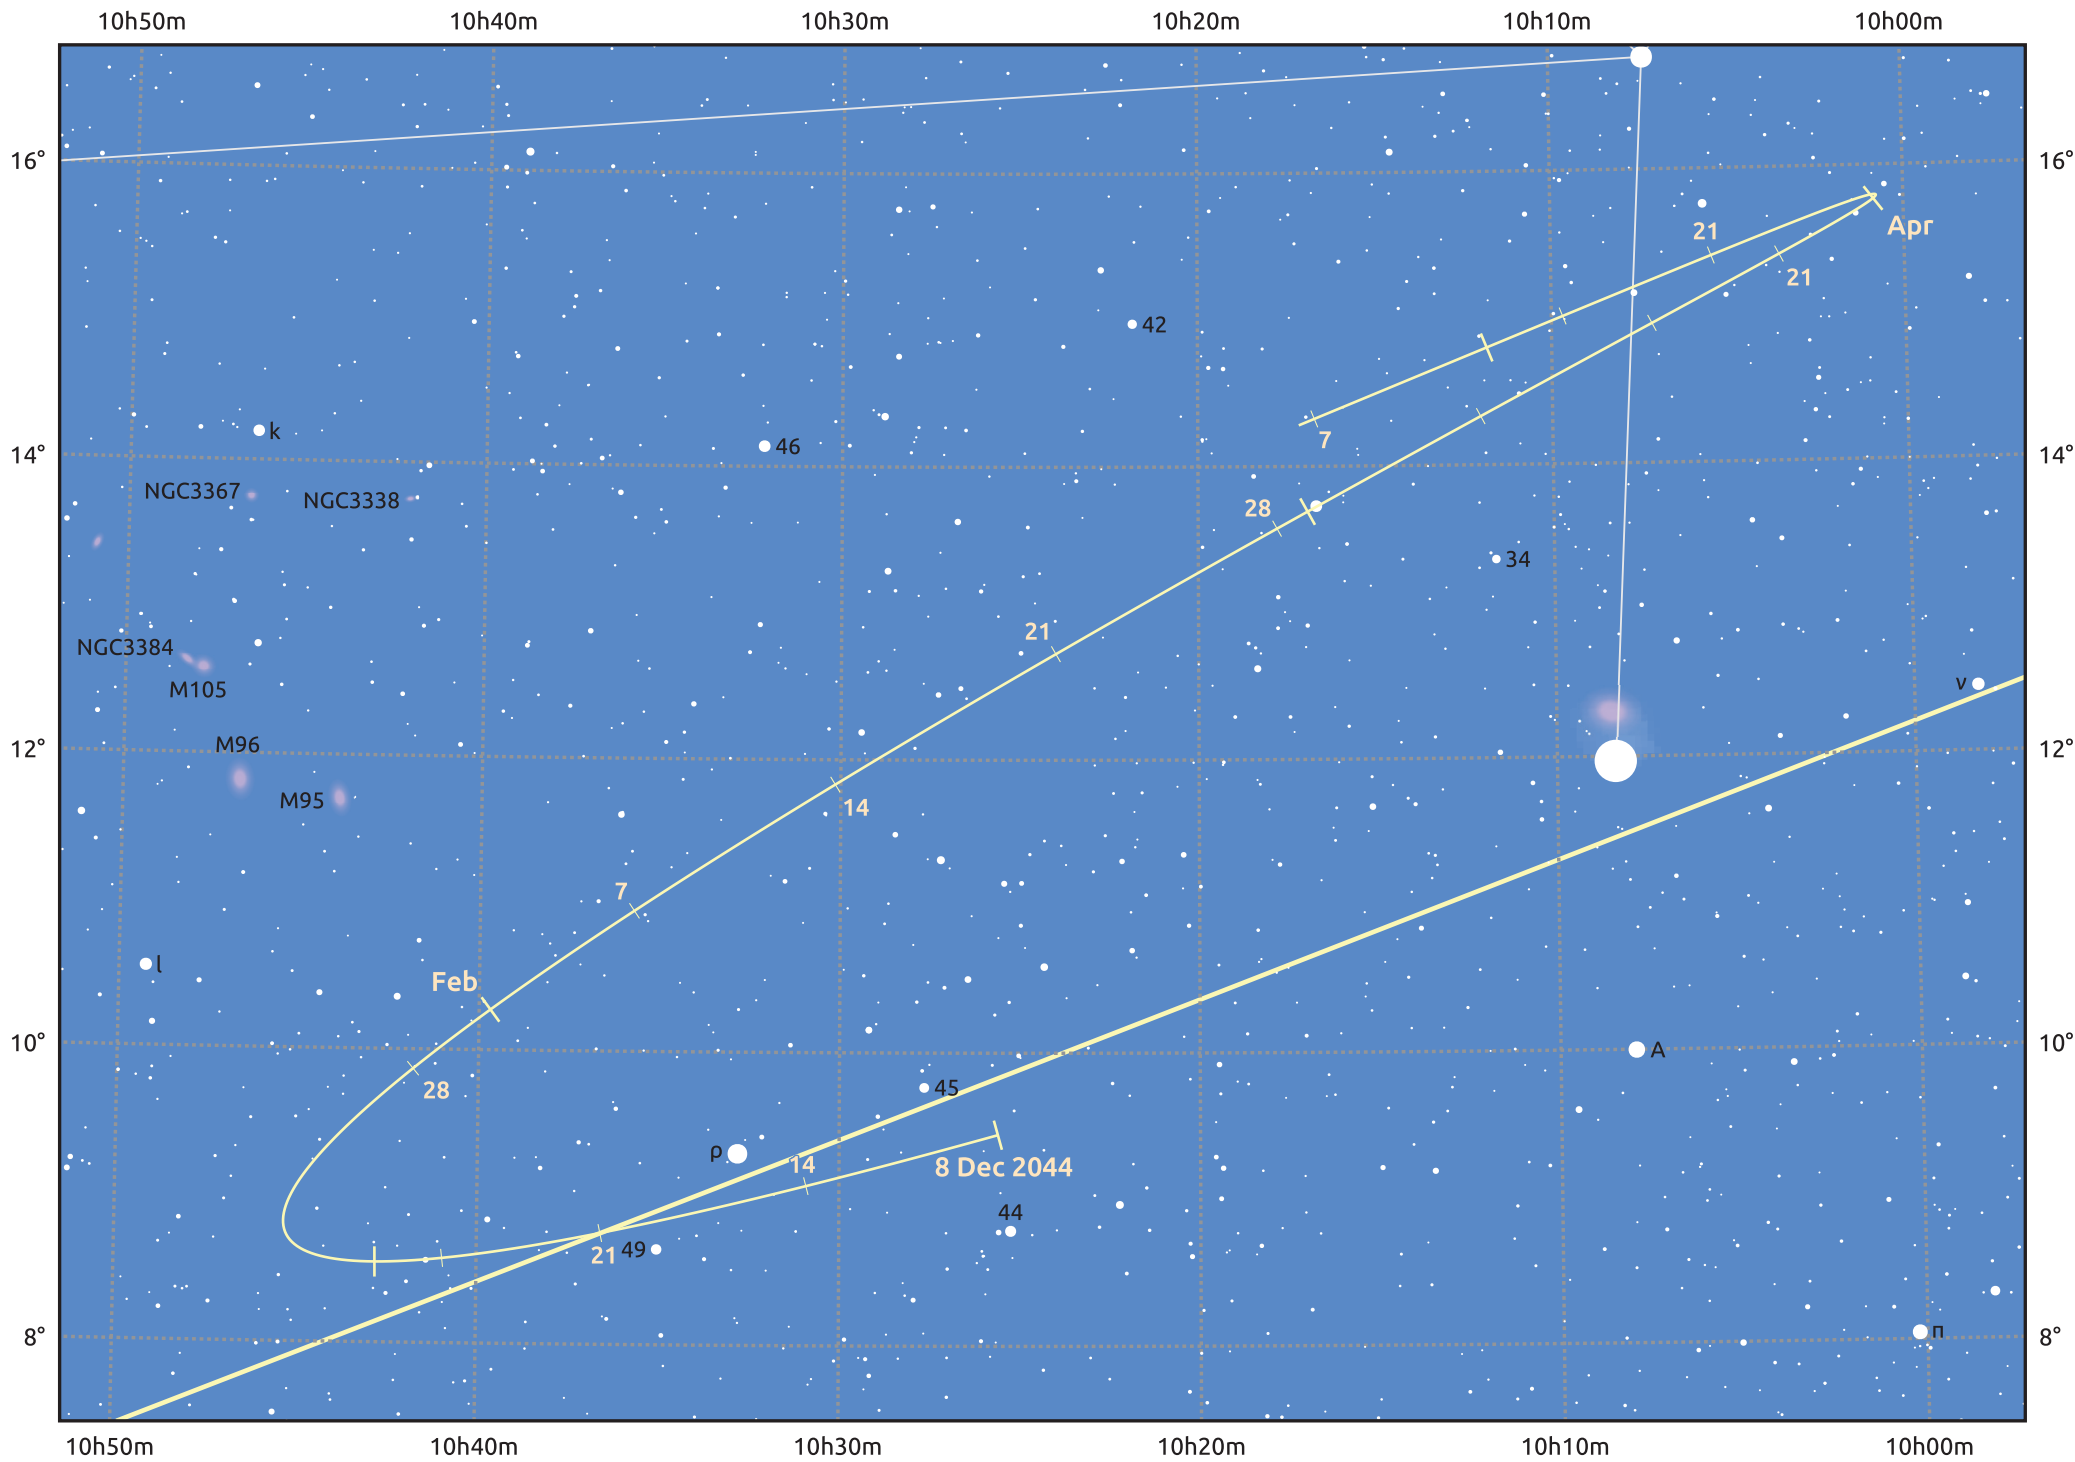

The path of Asteroid 44 Nysa around opposition on 21 Feb 2045

© Dominic Ford 2011–2025. Date markers placed at midnight UTC. Downloaded from <https://in-the-sky.org>

— Ecliptic Plane

- Galaxy
- Bright nebula
- Open cluster
- Globular cluster
- Planetary nebula

Date	Mag	Phase
2045 Jan 1	10.2	96%
2045 Jan 24	9.6	98%
2045 Feb 1	9.4	99%
2045 Mar 1	9.1	100%
2045 Apr 1	10.0	97%
2045 Apr 26	10.6	95%
2045 May 1	10.7	95%