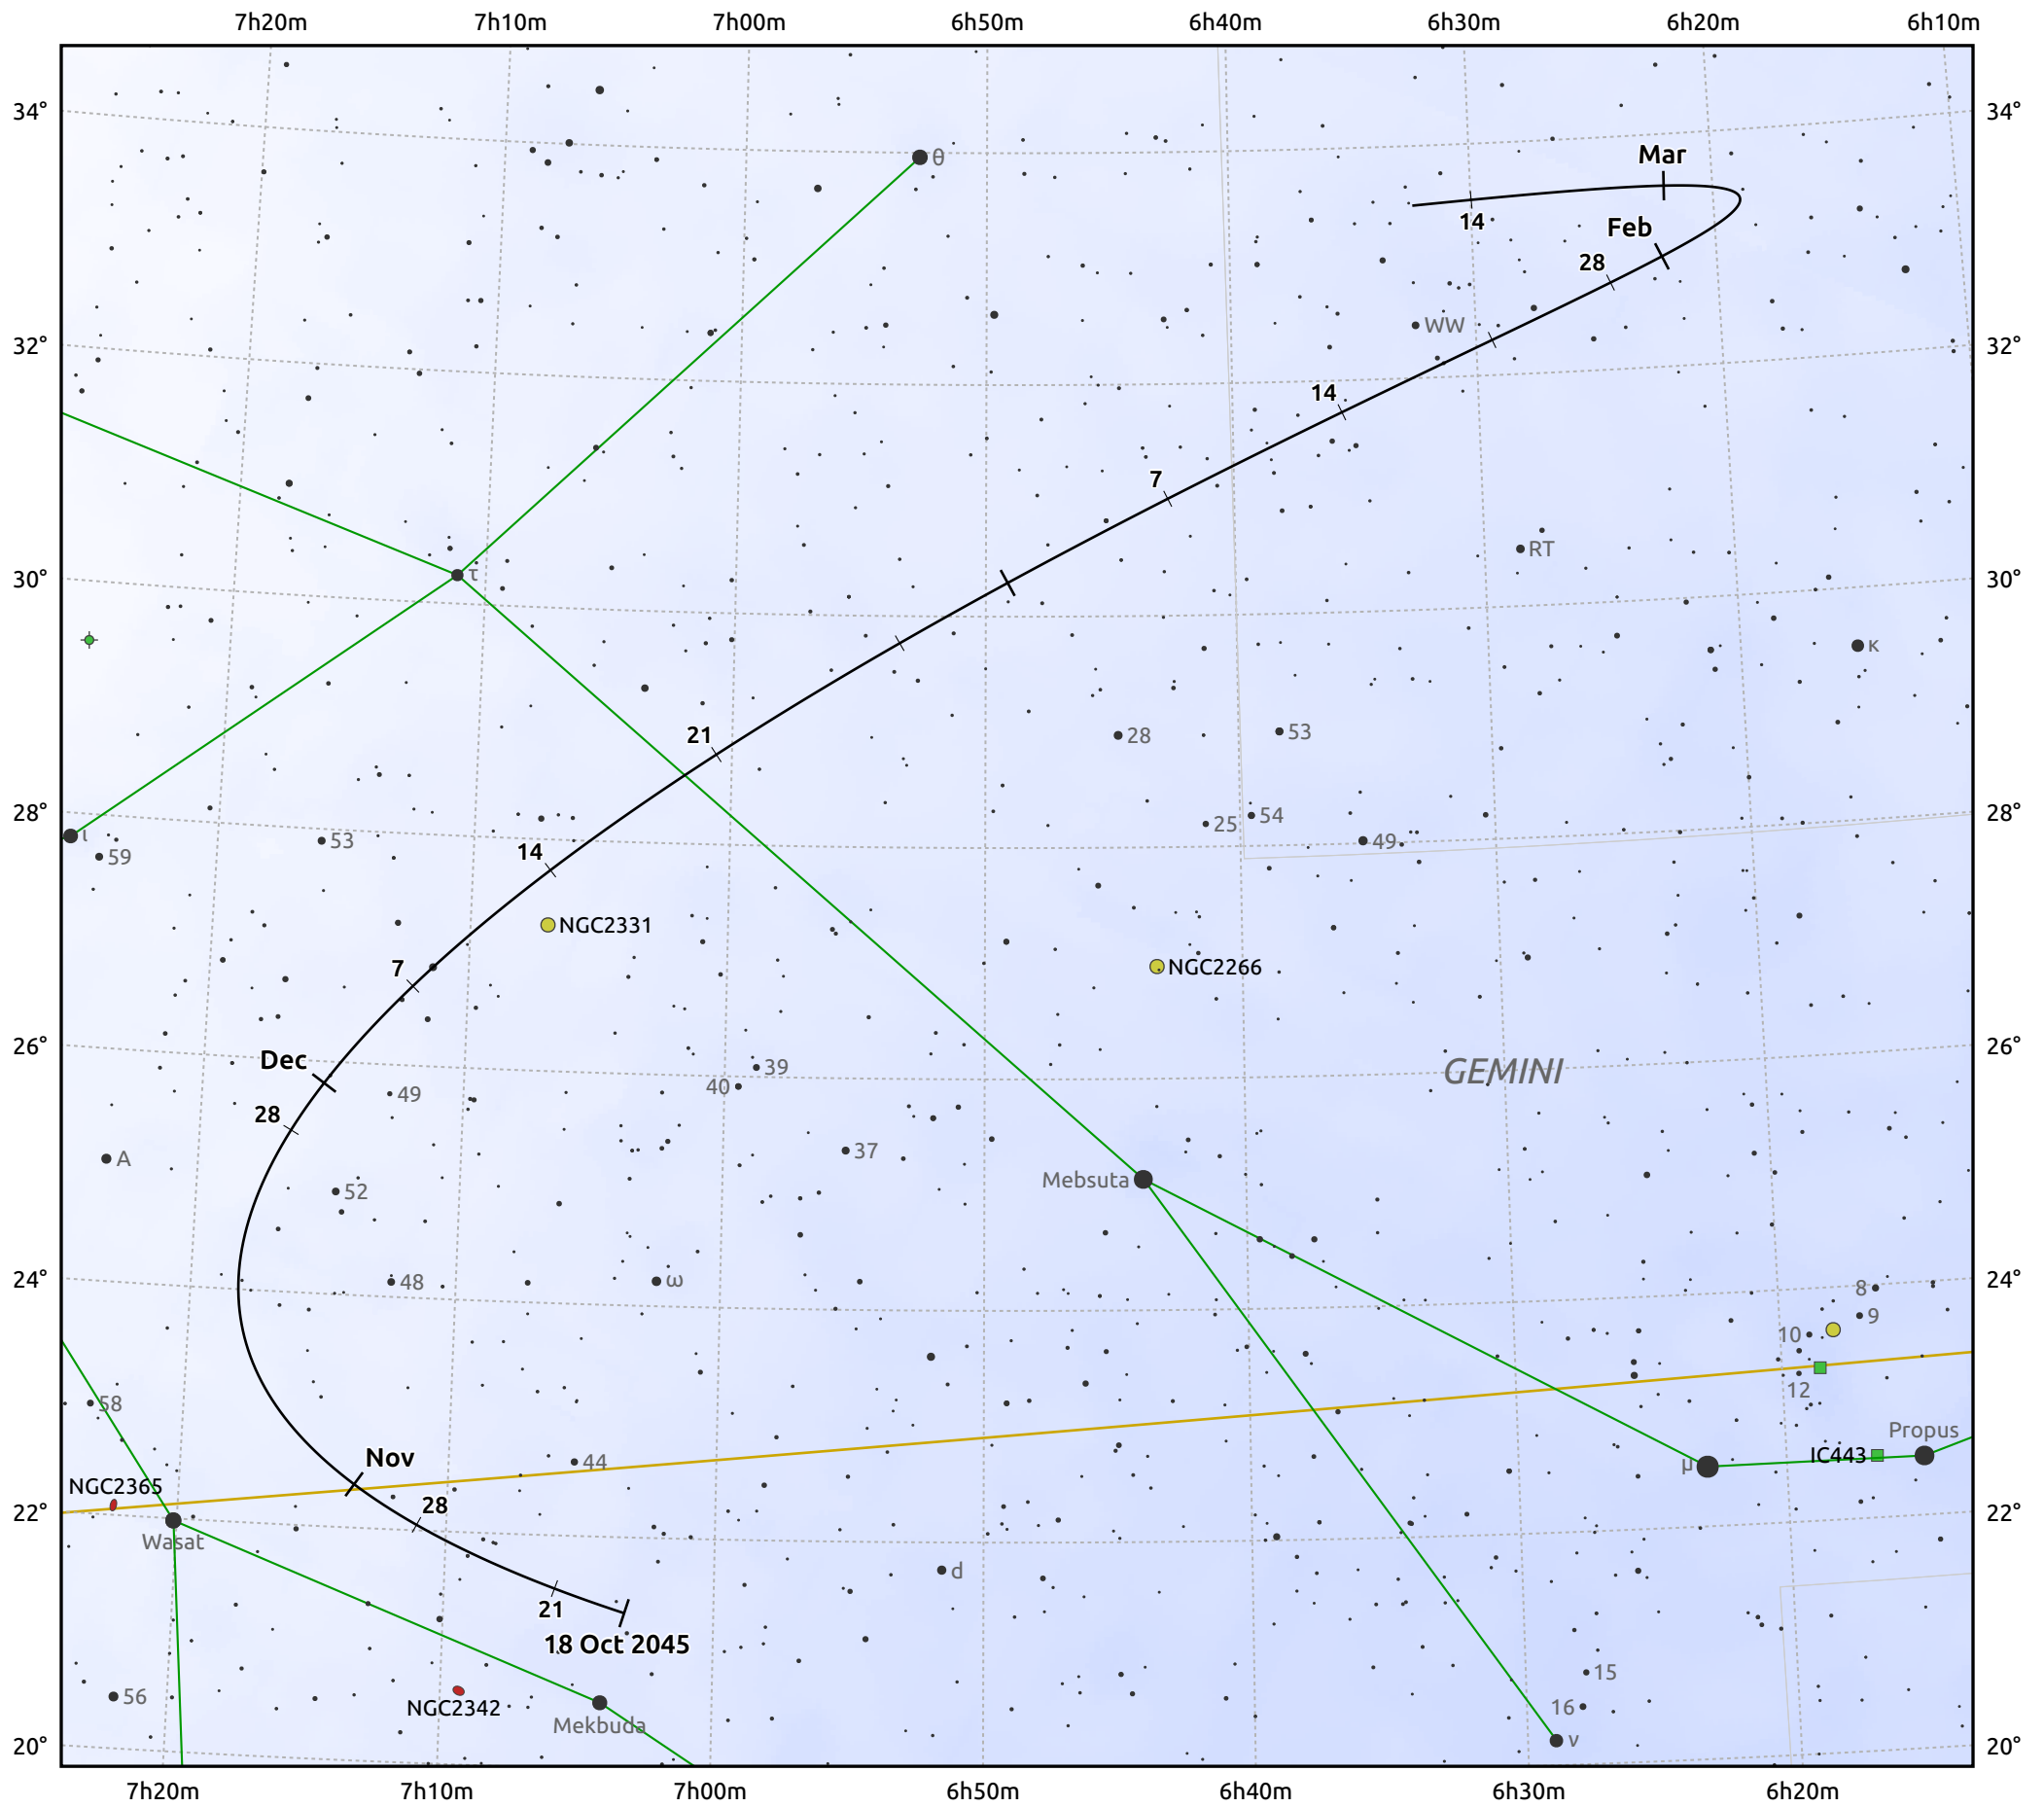

# The path of Asteroid 471 Papagena around opposition on 1 Jan 2046

© Dominic Ford 2011–2026. Date markers placed at midnight UTC. Downloaded from <https://in-the-sky.org>

Magnitude scale: 9.0 8.0 7.0 6.0 5.0 4.0 3.0 2.0

— Ecliptic Plane

Galaxy Bright nebula Open cluster Globular cluster Planetary nebula

Date	Mag	Phase
2045 Nov 1	10.6	96%
2045 Dec 1	10.0	98%
2045 Dec 14	9.8	99%
2046 Jan 1	9.5	100%
2046 Feb 1	10.3	99%
2046 Feb 22	10.8	97%
2046 Mar 1	11.0	97%