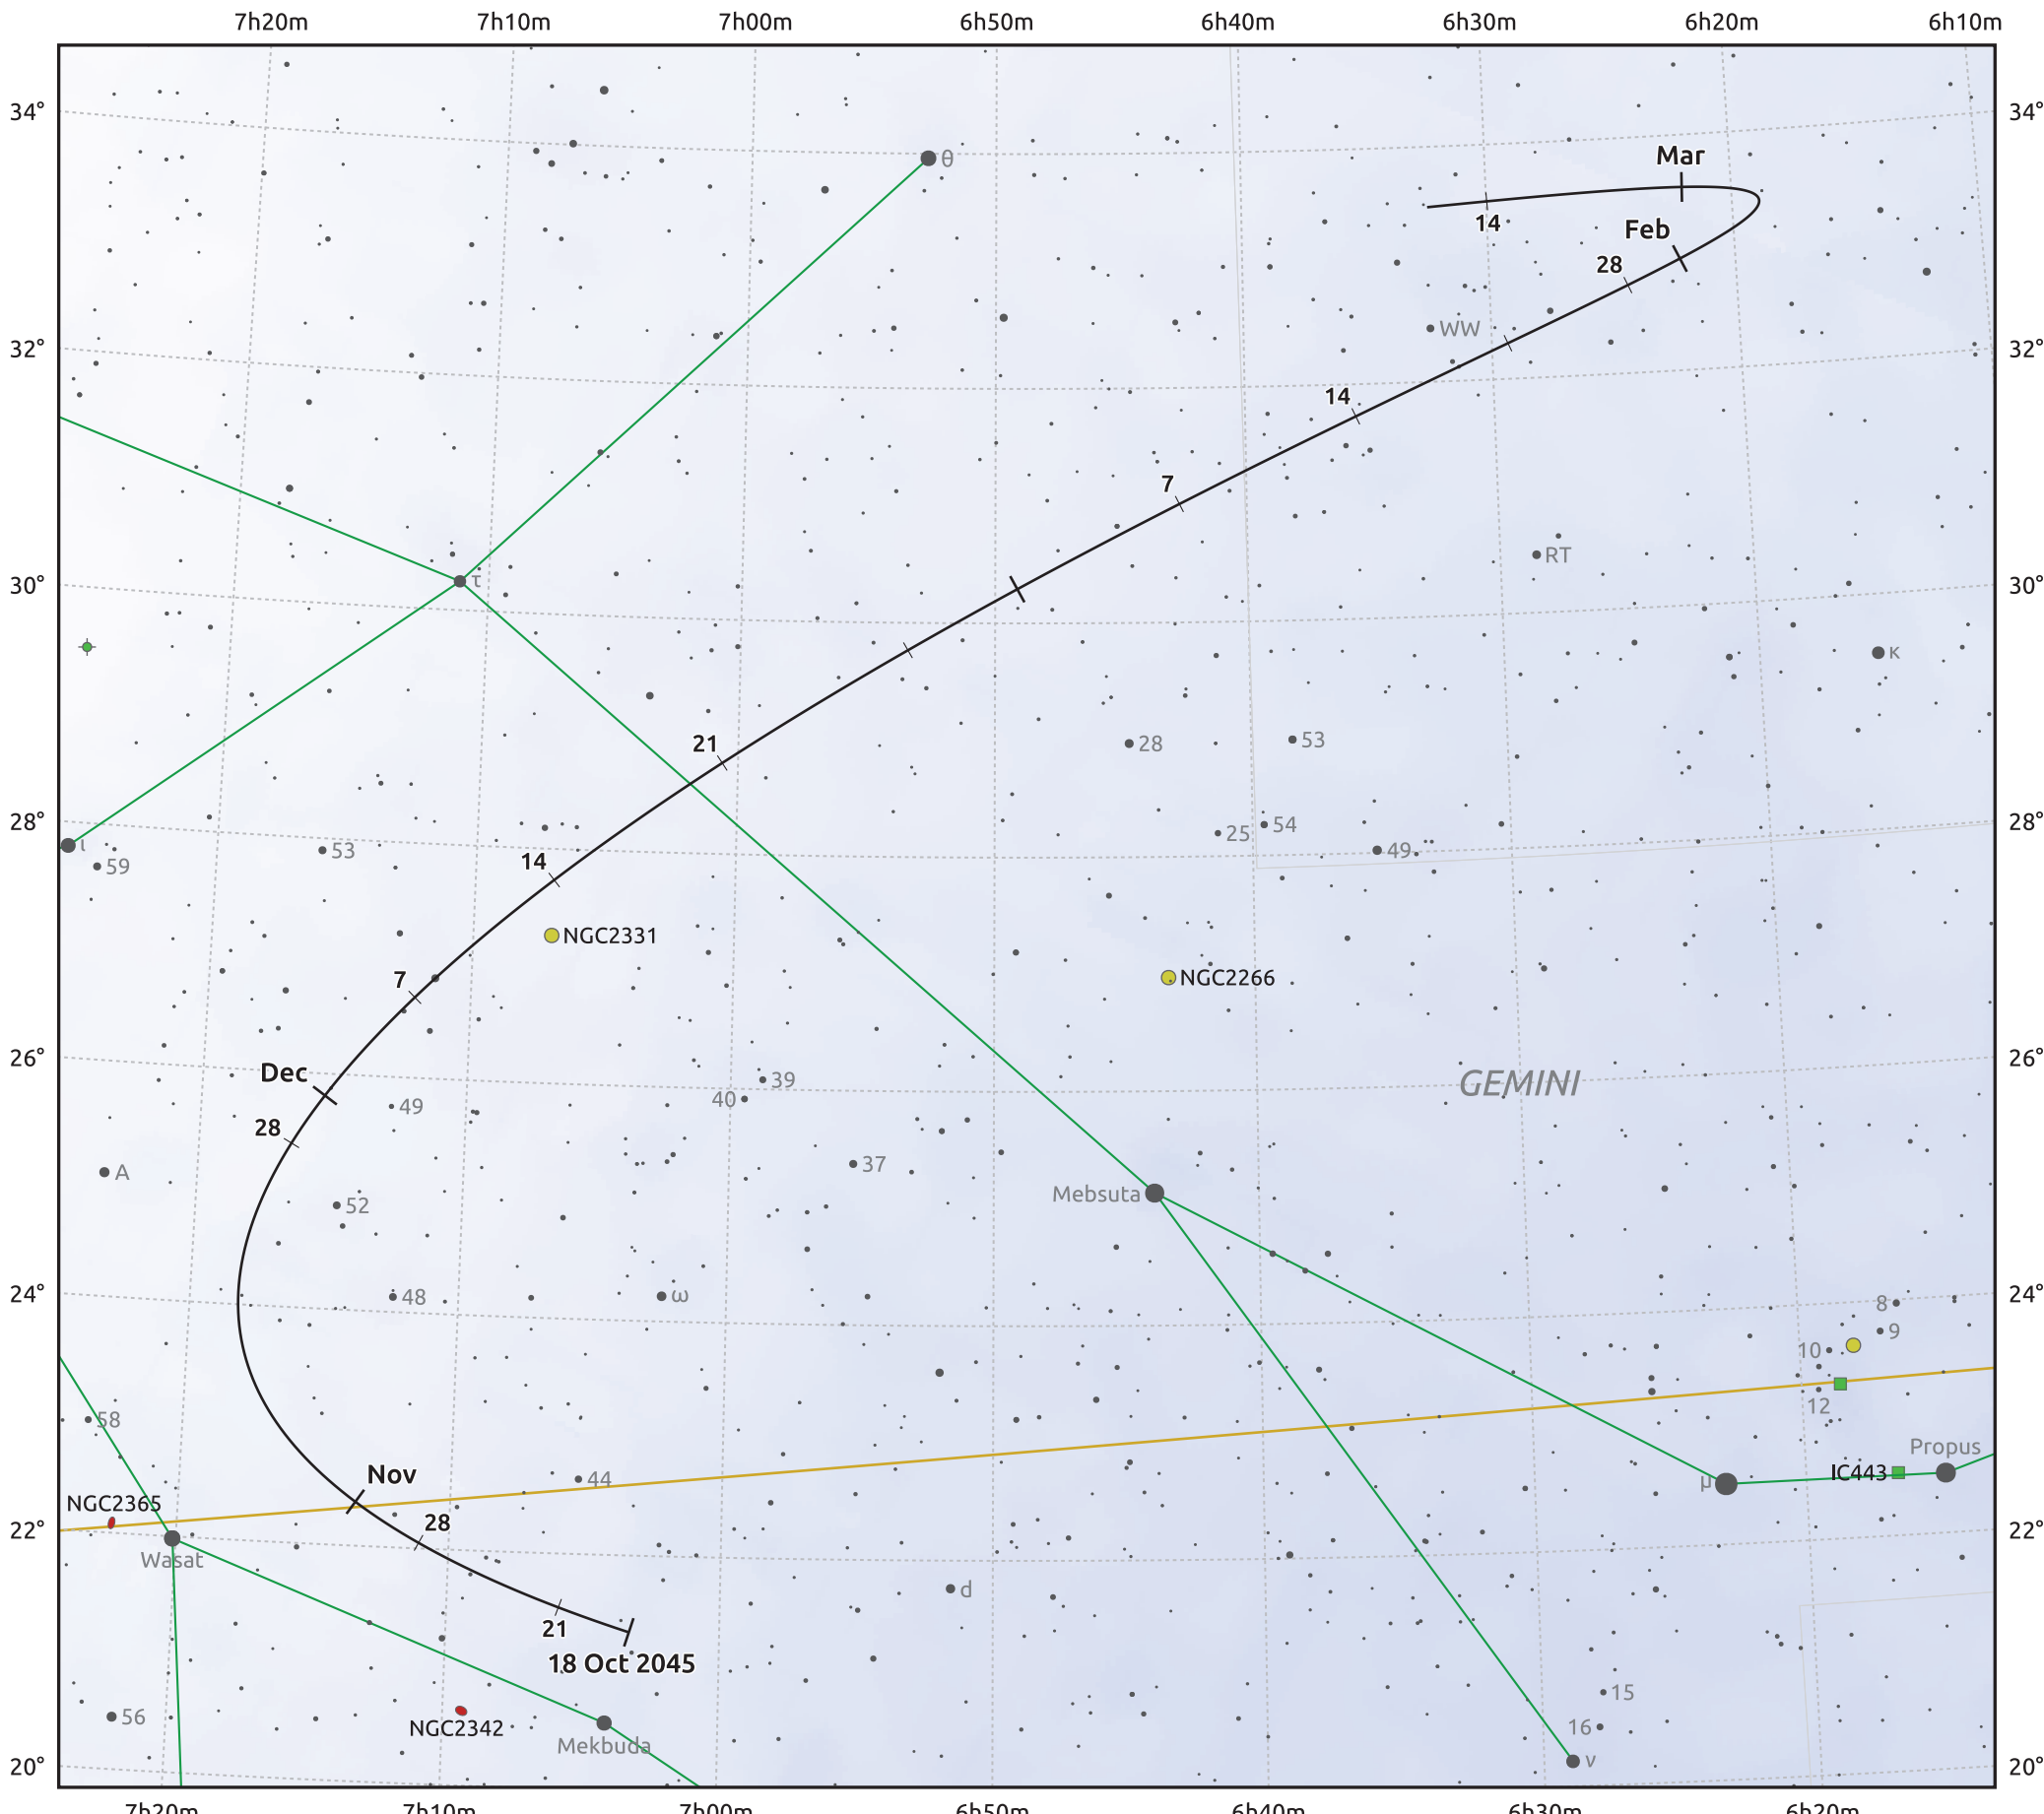

# The path of Asteroid 471 Papagena around opposition on 1 Jan 2046

© Dominic Ford 2011–2026. Date markers placed at midnight UTC. Downloaded from <https://in-the-sky.org>

Magnitude scale: • 9.0 • 8.0 • 7.0 • 6.0 • 5.0 • 4.0 • 3.0 • 2.0

— Ecliptic Plane

● Galaxy   
 ■ Bright nebula   
 ● Open cluster   
 + Globular cluster   
 ◆ Planetary nebula

Date	Mag	Phase
2045 Nov 1	10.6	96%
2045 Dec 1	10.0	98%
2045 Dec 14	9.8	99%
2046 Jan 1	9.5	100%
2046 Feb 1	10.3	99%
2046 Feb 22	10.8	97%
2046 Mar 1	11.0	97%