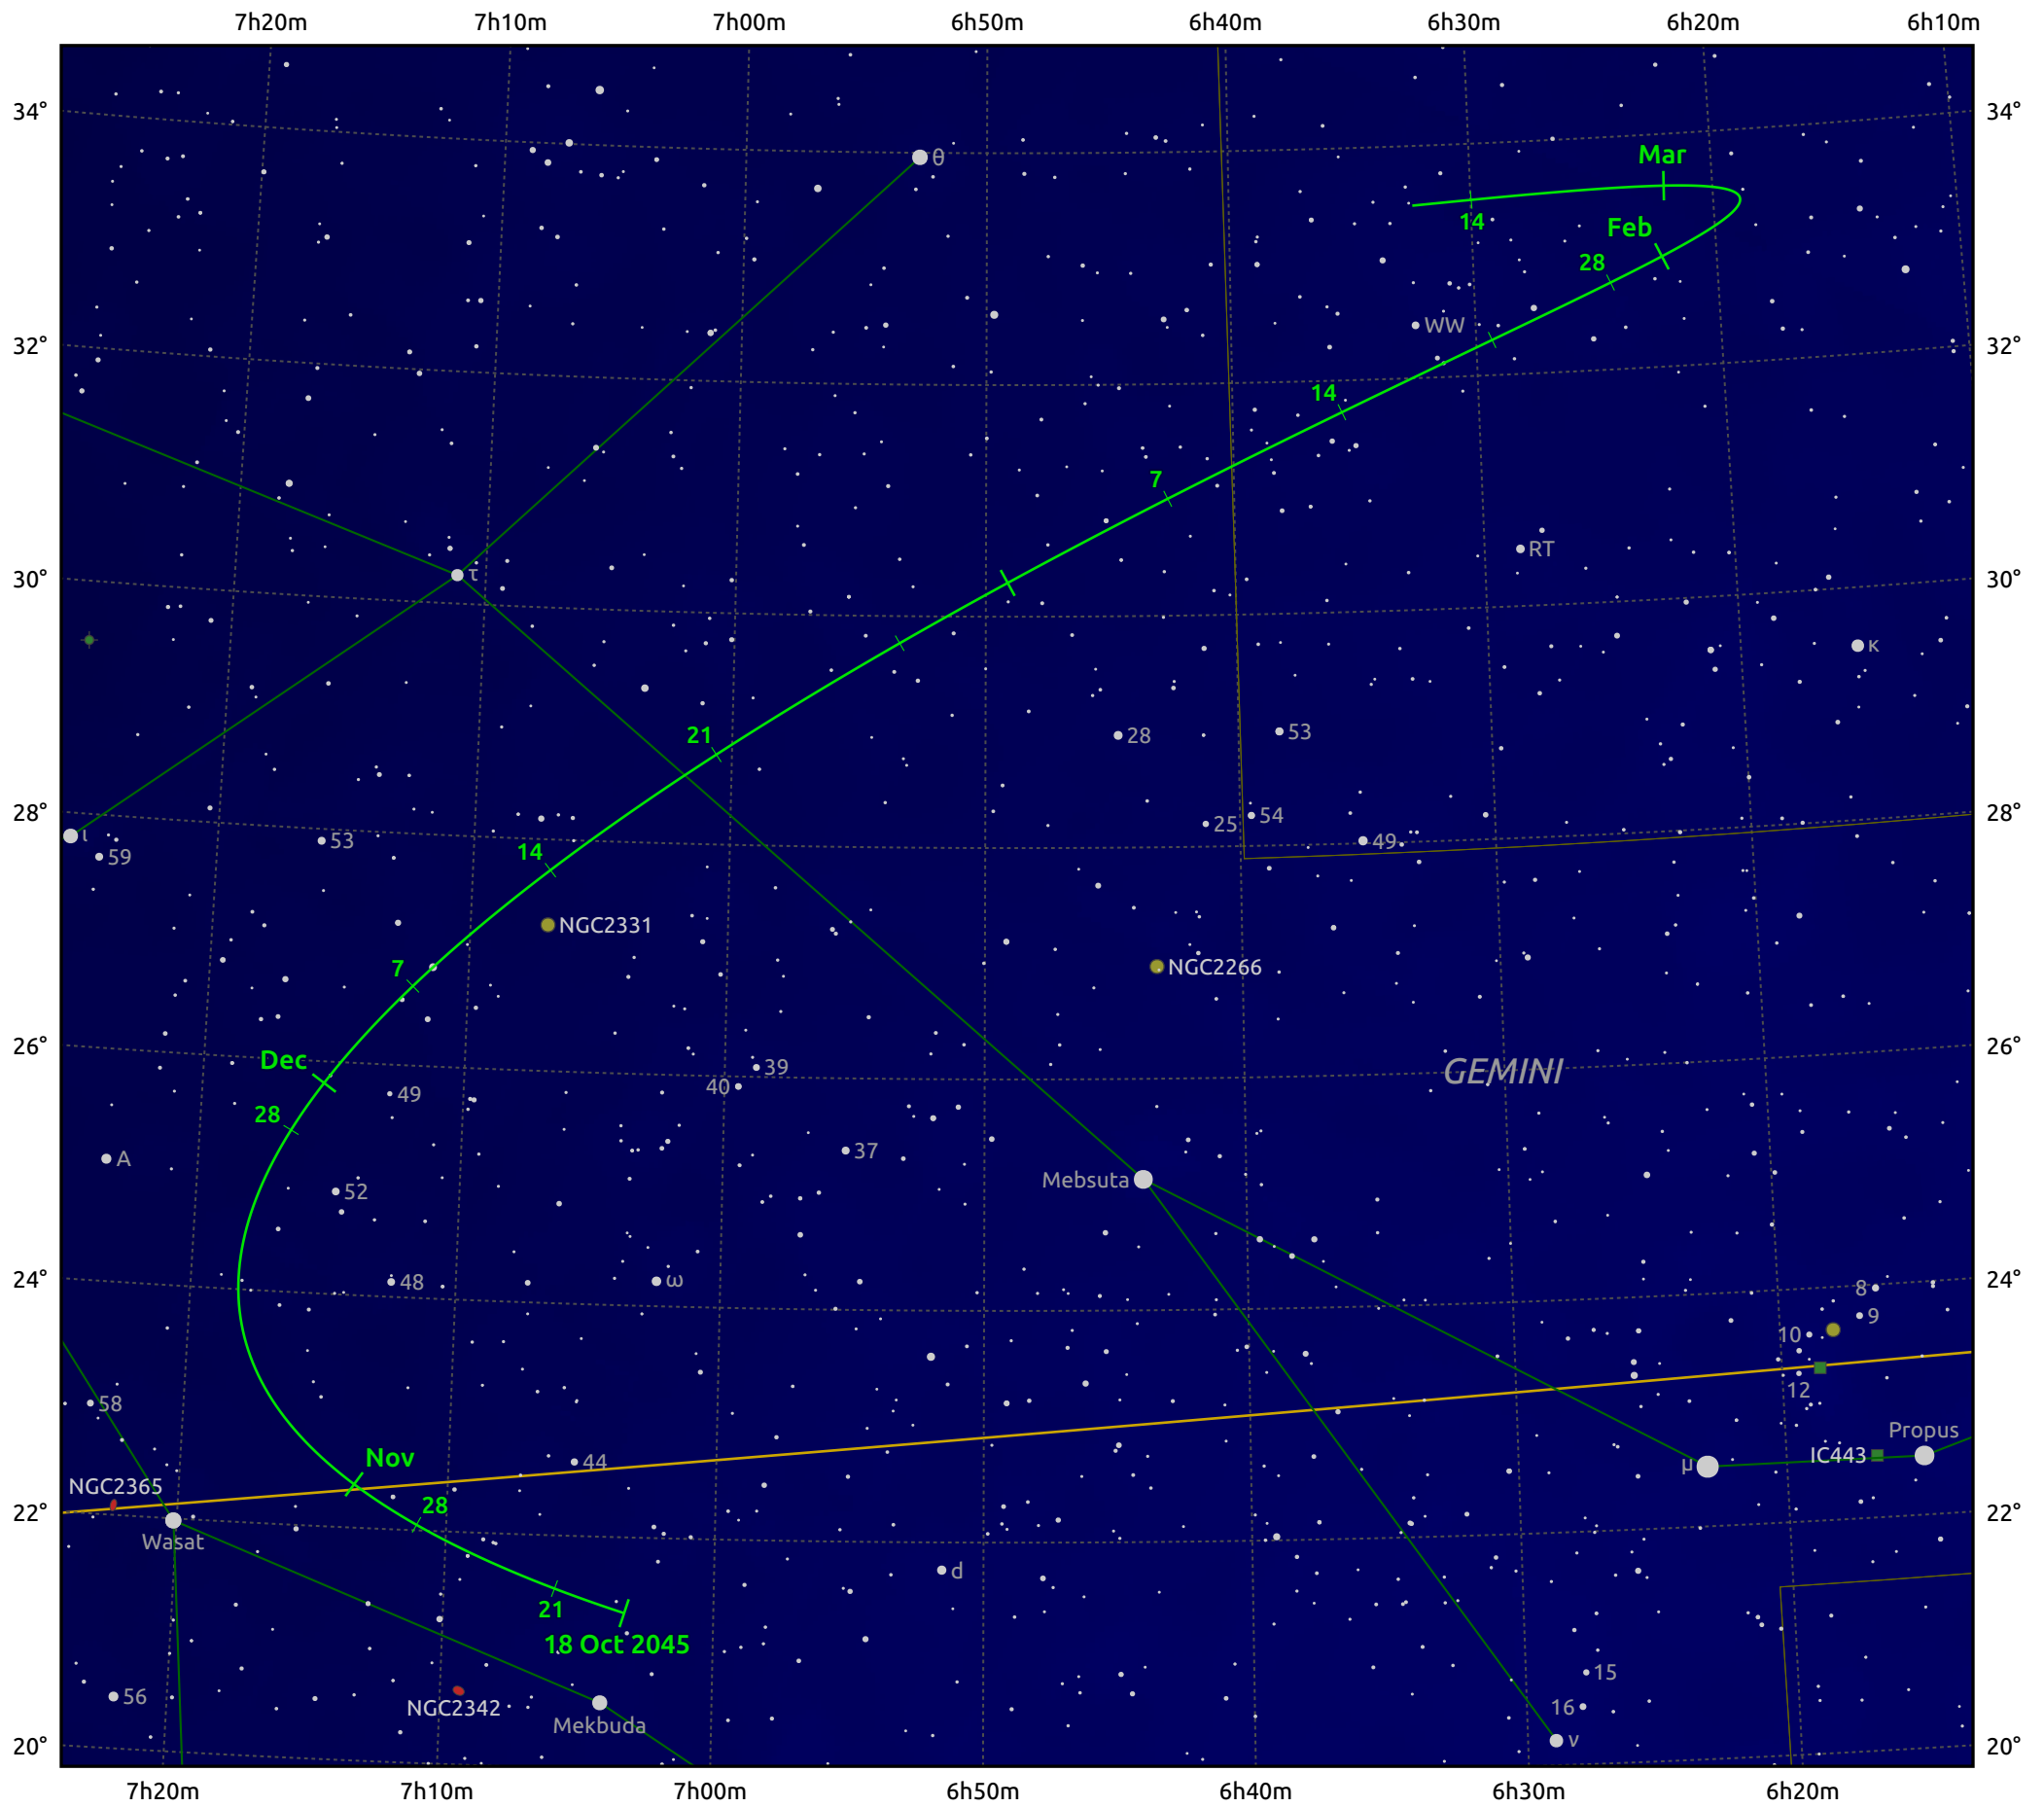

# The path of Asteroid 471 Papagena around opposition on 1 Jan 2046

© Dominic Ford 2011–2026. Date markers placed at midnight UTC. Downloaded from <https://in-the-sky.org>

Magnitude scale: 9.0 8.0 7.0 6.0 5.0 4.0 3.0 2.0

— Ecliptic Plane

Galaxy Bright nebula Open cluster Globular cluster Planetary nebula

Date	Mag	Phase
2045 Nov 1	10.6	96%
2045 Dec 1	10.0	98%
2045 Dec 14	9.8	99%
2046 Jan 1	9.5	100%
2046 Feb 1	10.3	99%
2046 Feb 22	10.8	97%
2046 Mar 1	11.0	97%