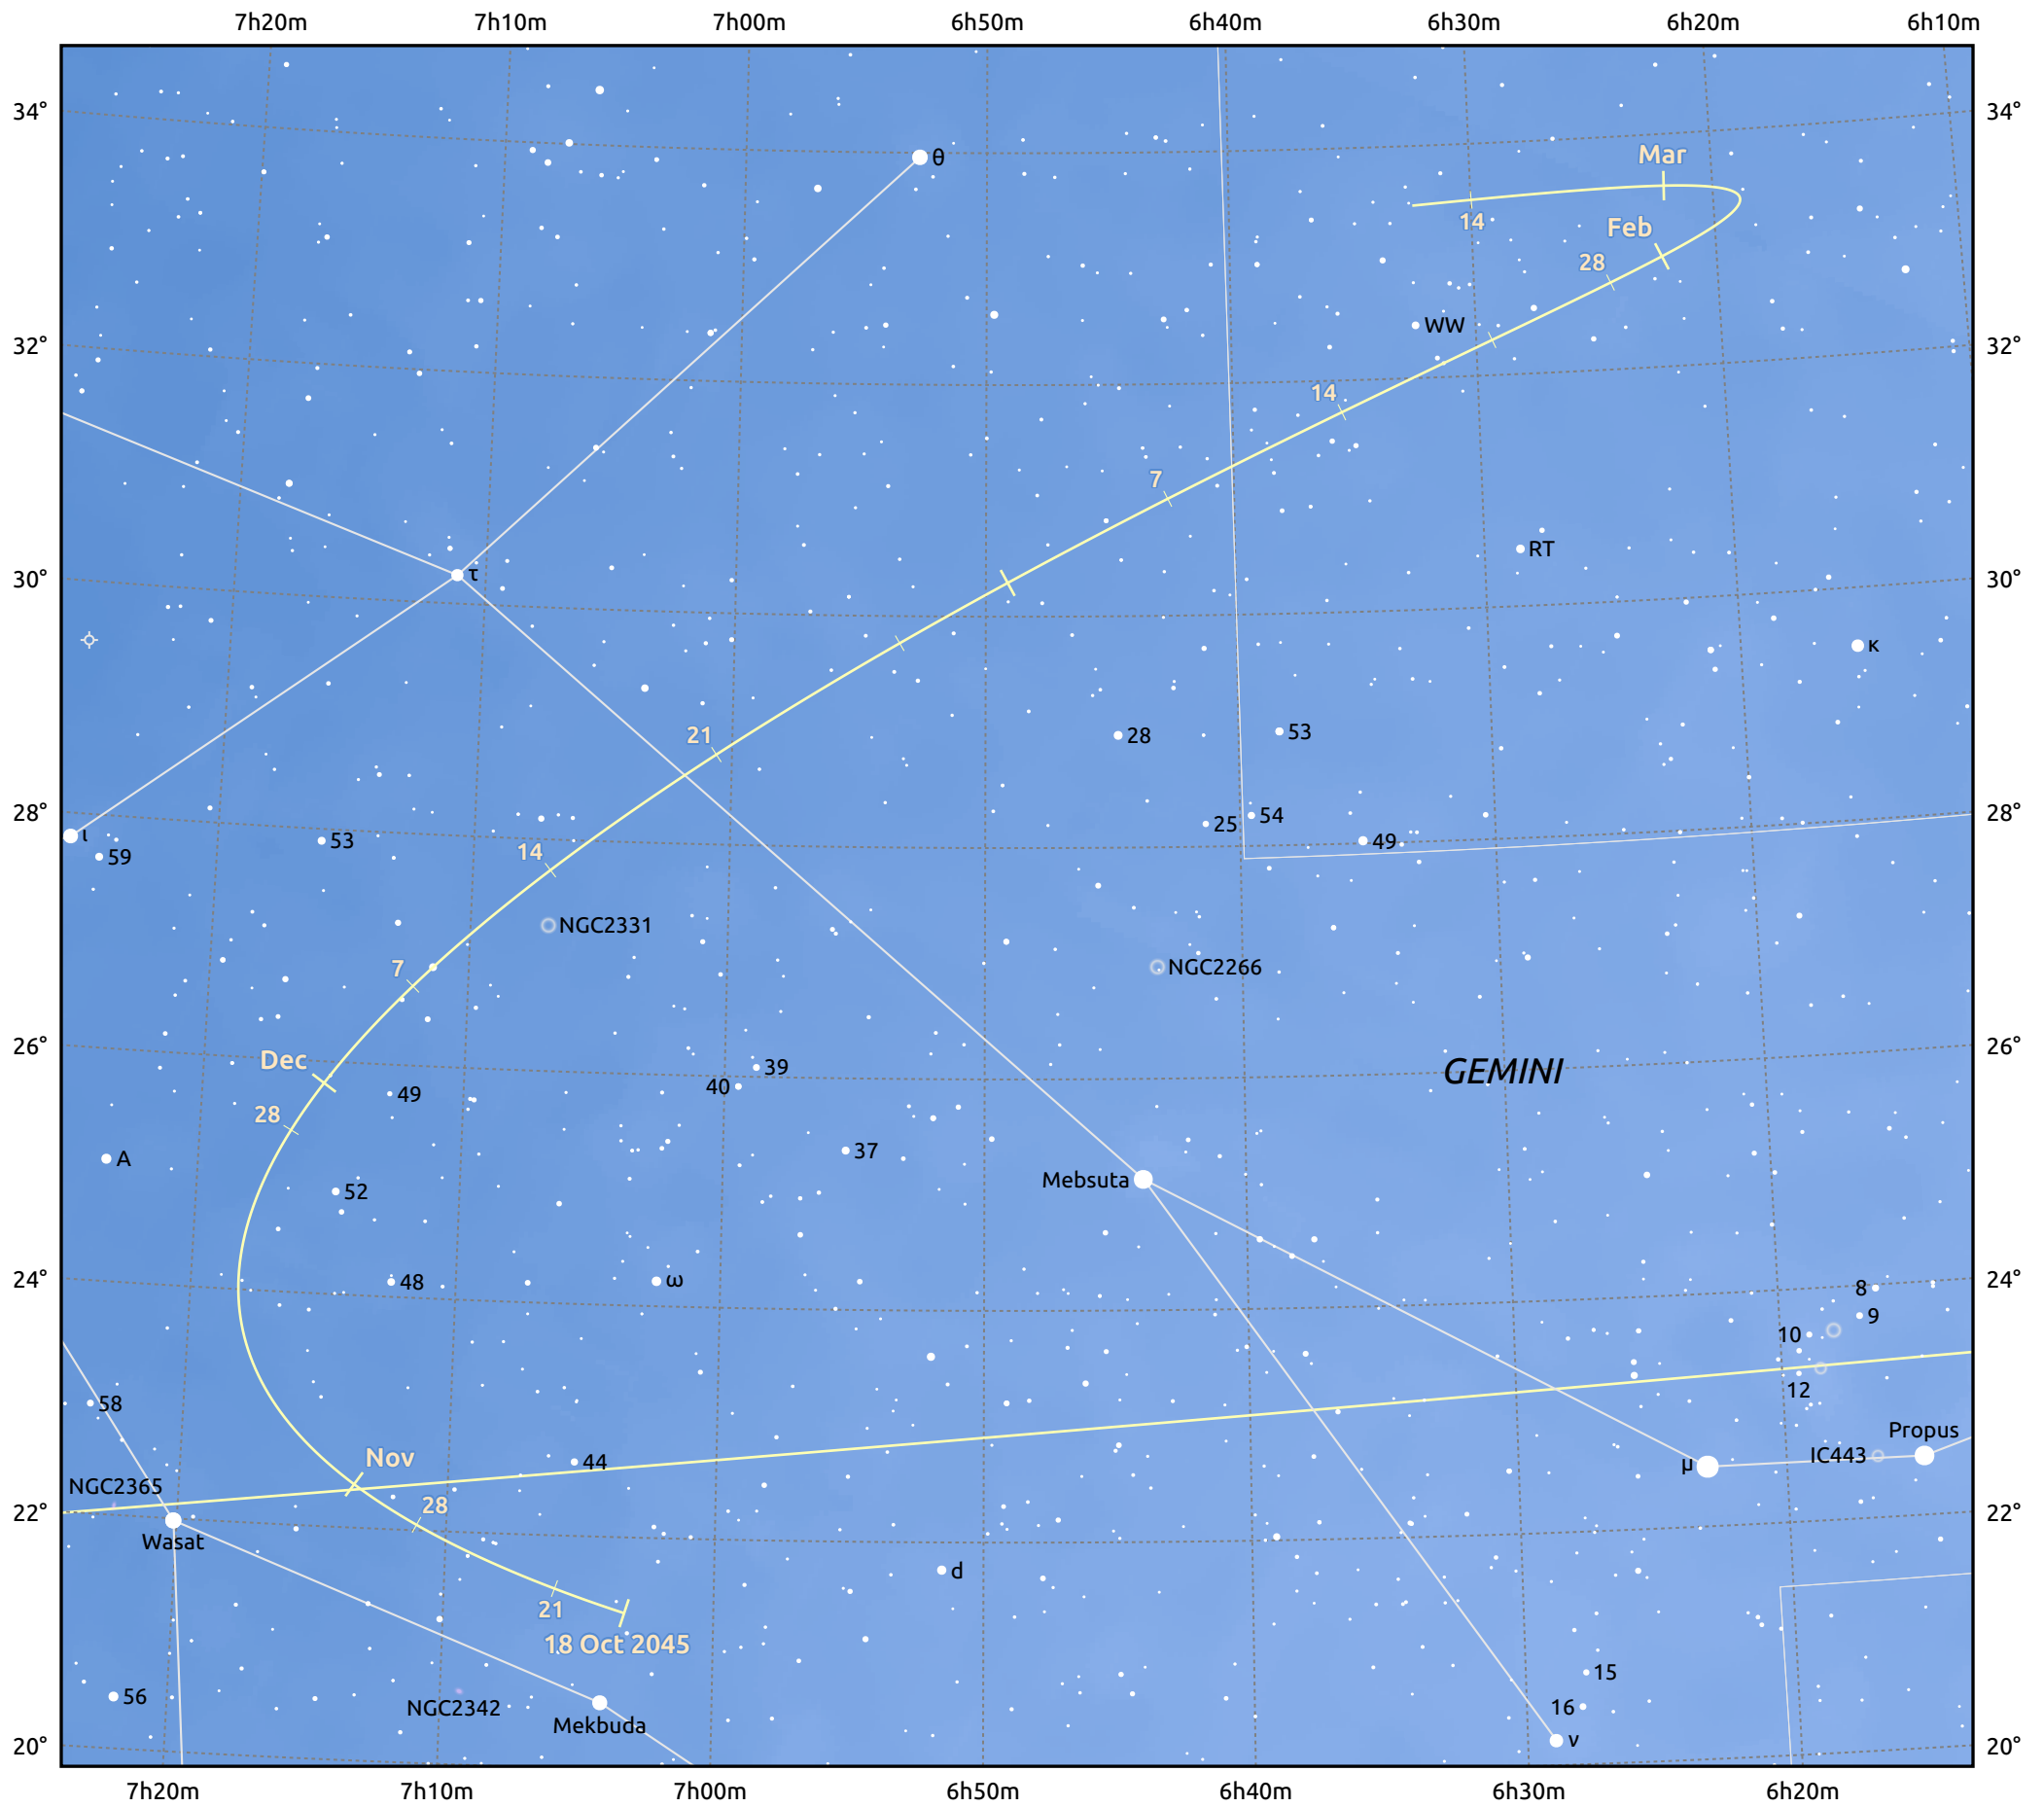

The path of Asteroid 471 Papagena around opposition on 1 Jan 2046

© Dominic Ford 2011–2026. Date markers placed at midnight UTC. Downloaded from <https://in-the-sky.org>

Magnitude scale: 9.0 8.0 7.0 6.0 5.0 4.0 3.0 2.0

— Ecliptic Plane

Galaxy Bright nebula Open cluster Globular cluster Planetary nebula

Date	Mag	Phase
2045 Nov 1	10.6	96%
2045 Dec 1	10.0	98%
2045 Dec 14	9.8	99%
2046 Jan 1	9.5	100%
2046 Feb 1	10.3	99%
2046 Feb 22	10.8	97%
2046 Mar 1	11.0	97%