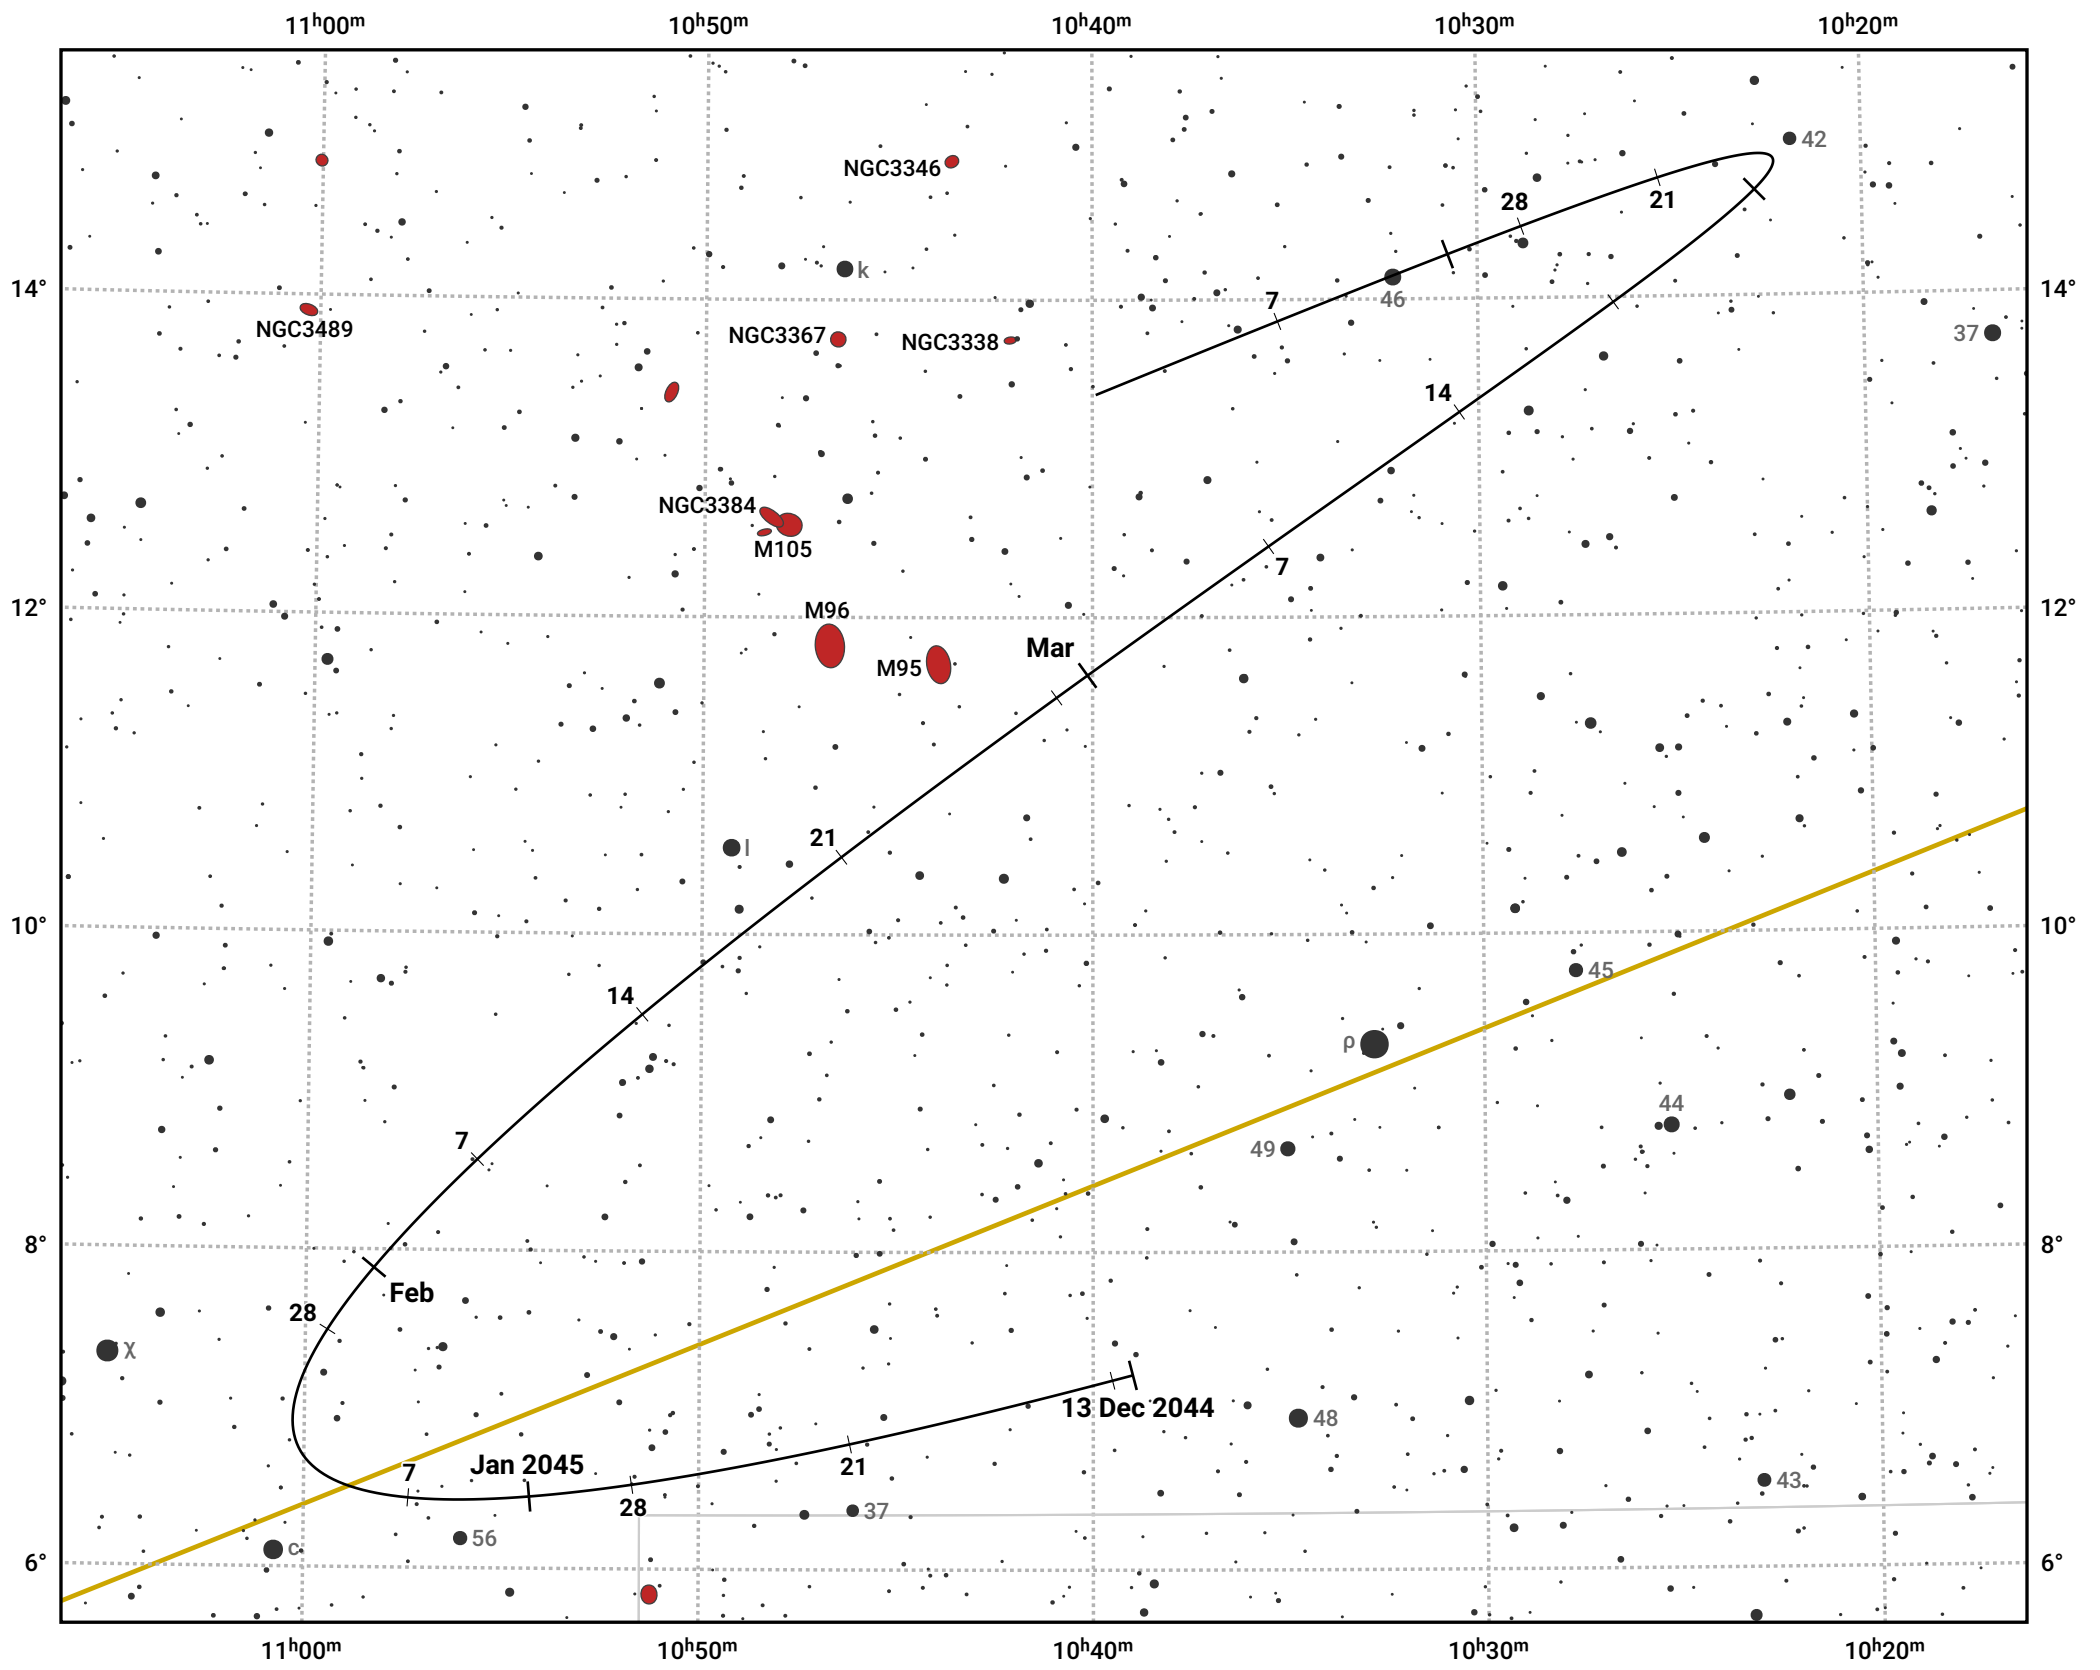

# The path of Asteroid 5 Astraea around opposition on 26 Feb 2045

© Dominic Ford 2011–2024. Date markers placed at midnight UTC. Downloaded from <https://in-the-sky.org>

Magnitude scale: 11.0 10.0 9.0 8.0 7.0 6.0 5.0 4.0 3.0

— Ecliptic Plane

Galaxy    Bright nebula    Open cluster    Globular cluster

Date	Mag	Phase
2045 Jan 1	10.5	95%
2045 Jan 28	9.9	98%
2045 Feb 1	9.8	99%
2045 Mar 1	9.1	100%
2045 Apr 1	10.0	98%
2045 May 1	10.8	95%
2045 May 5	10.9	95%