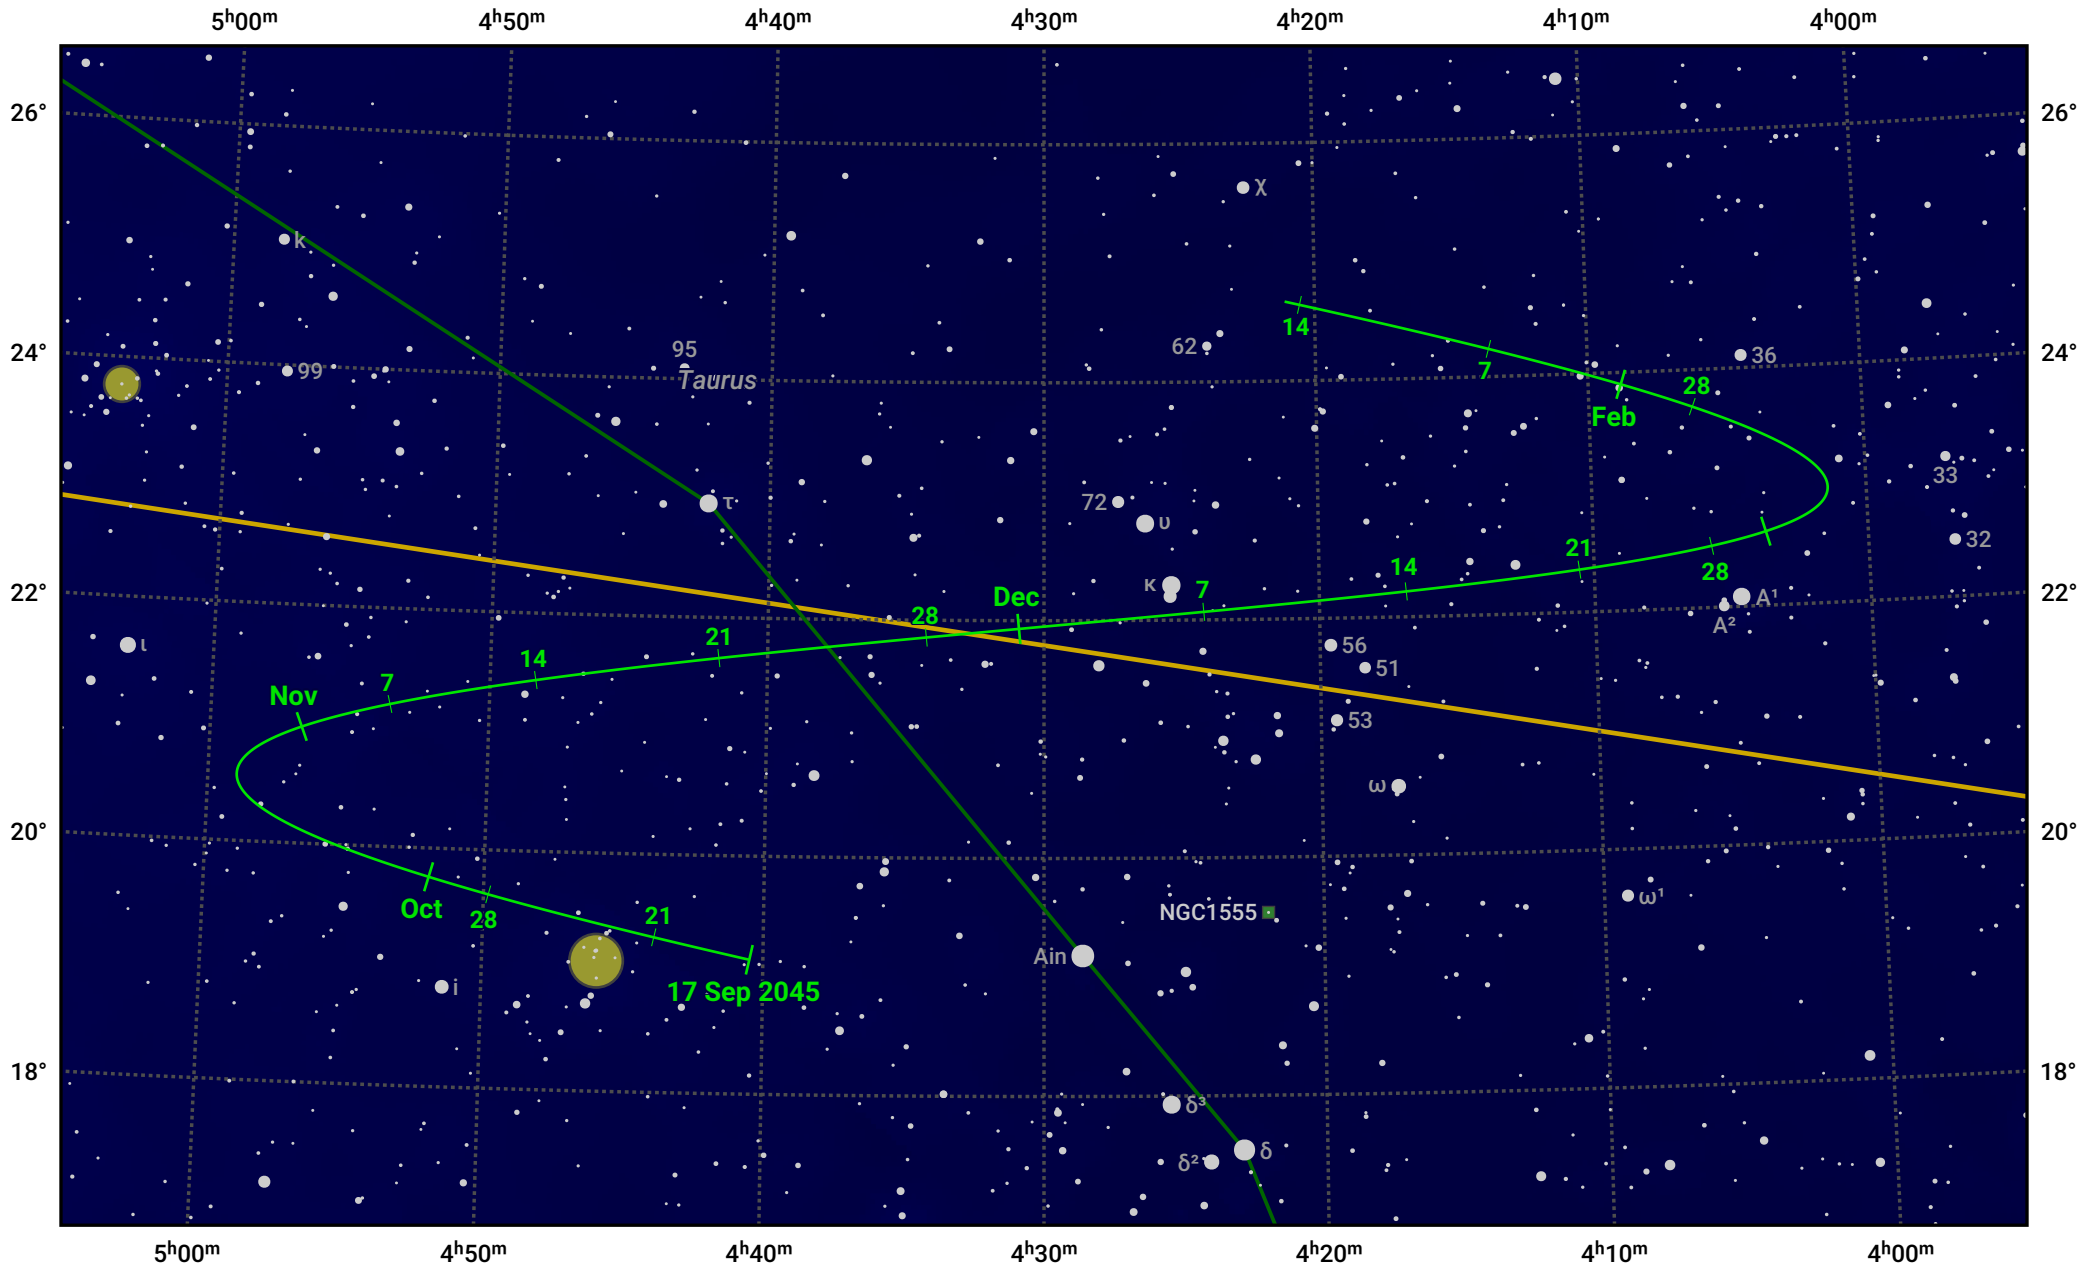

# The path of Asteroid 9 Metis around opposition on 1 Dec 2045

© Dominic Ford 2011–2024. Date markers placed at midnight UTC. Downloaded from <https://in-the-sky.org>

Magnitude scale: 10.0 9.0 8.0 7.0 6.0 5.0 4.0 3.0

— Ecliptic Plane

Galaxy Bright nebula Open cluster Globular cluster

Date	Mag	Phase
2045 Oct 1	10.0	95%
2045 Oct 31	9.3	98%
2045 Nov 1	9.3	98%
2045 Dec 1	8.2	100%
2046 Jan 1	9.3	98%
2046 Feb 1	10.0	95%
2046 Feb 14	10.3	94%